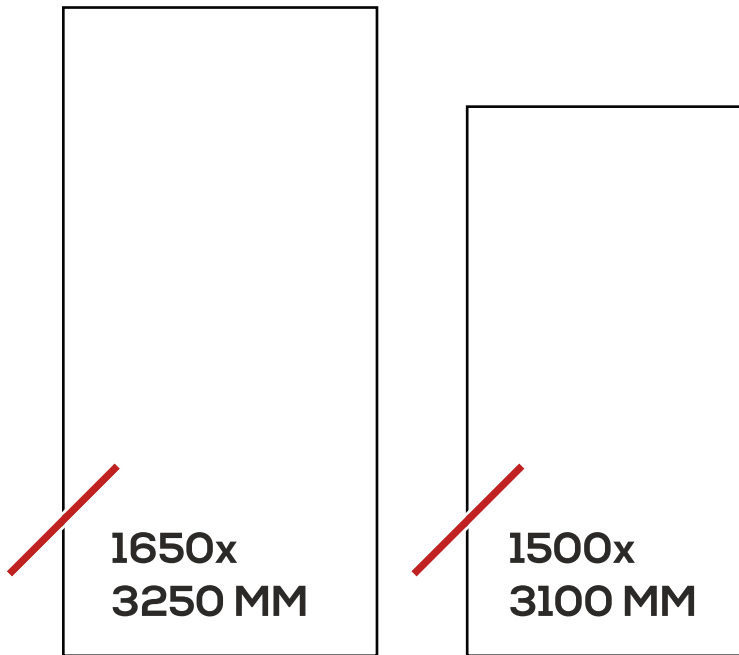

Quartz Stone

Available size