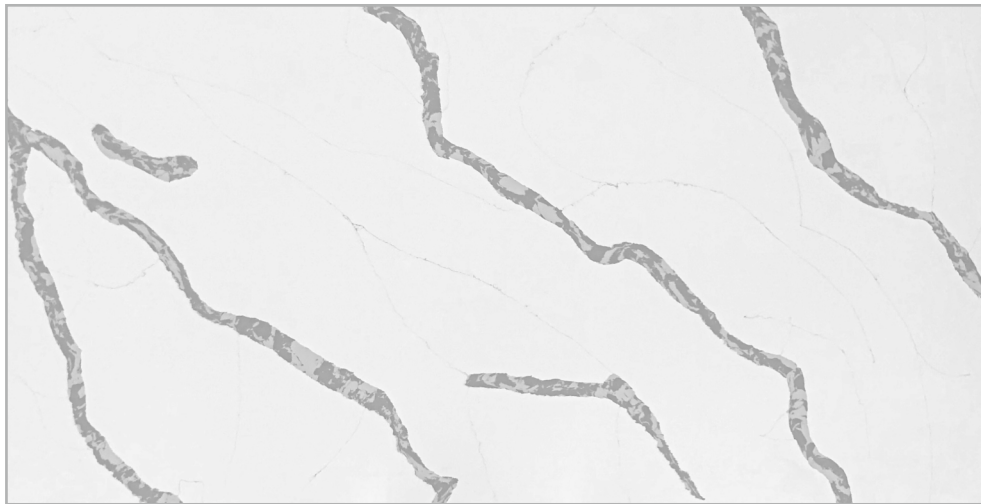

**1650x
3250 MM**

**1500x
3100 MM**

Royal calacatta

Simran White

**1650x
3250 MM**

**1500x
3100 MM**

Calacatta
Series

Infinity white