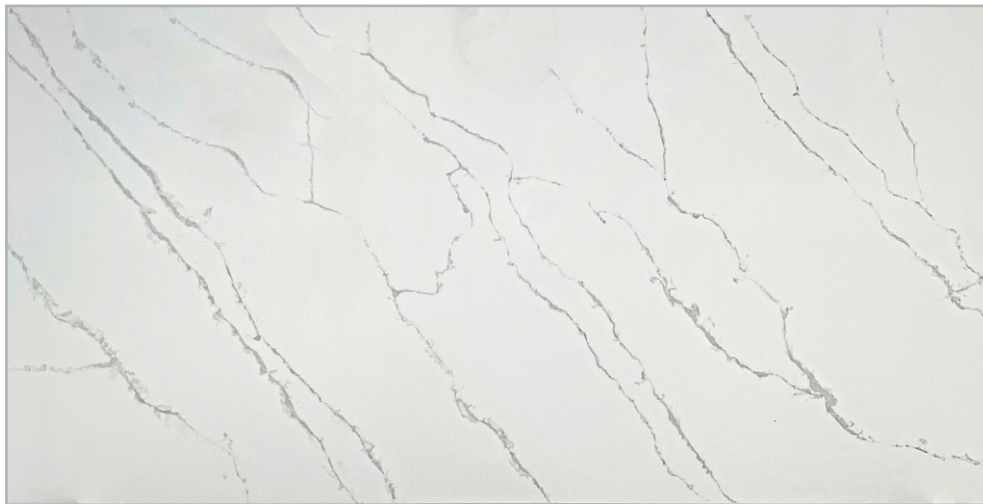

**1650x
3250 MM**

**1500x
3100 MM**

1650x
3250 MM

1500x
3100 MM

Citta
-surfaces-

Satuvario

Series

Calacatta Costa (Grey + Brown)