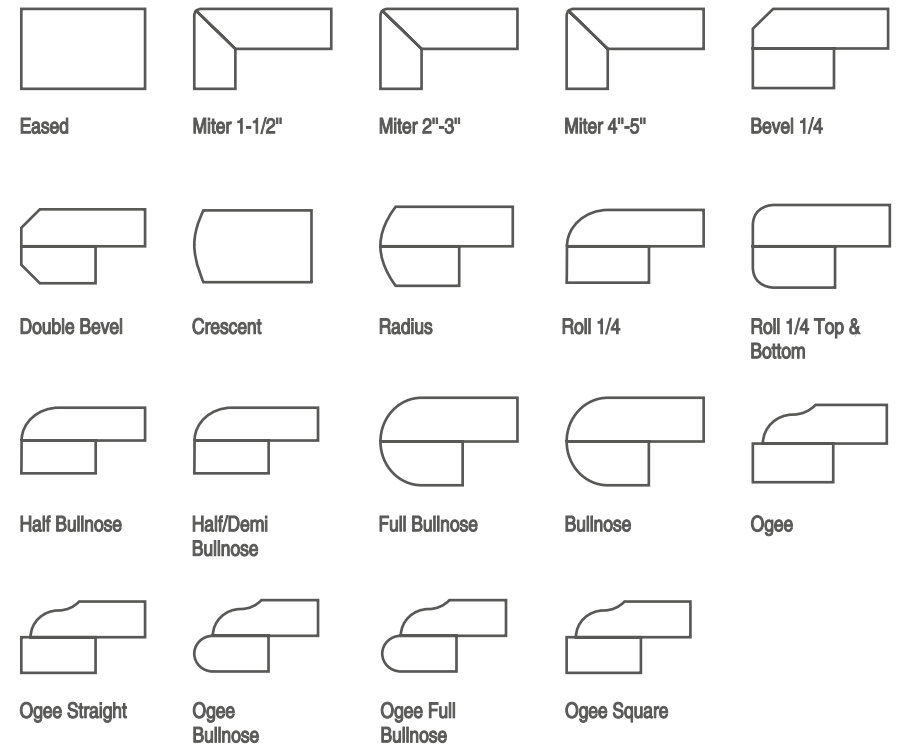

Edge Profiles

Your surface is not complete without an edge profile to complement your slab selection and space.

With keros stone, selecting the best fit is easy.

The unique properties and durability of keros stone quartz surfaces allow for a wide range of edge profile design options.

Many edge profiles are possible, from a standard edge to laminated or mitered edges which create the appearance of a thicker slab.

All edge details should have a minimum 1/8" radius on any profile, for both top and bottom edges.

For high-traffic areas, 1/4" minimum radius is suggested.