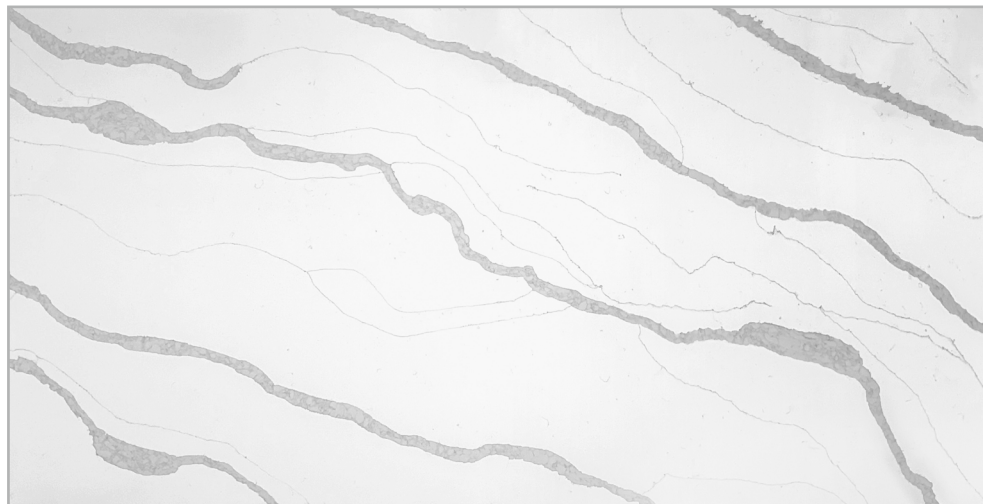

1650x
3250 MM

1500x
3100 MM

Citta
-surfaces-

Calacatta

Series

Calacatta
Series

Alaska White

Calacatta Alexa