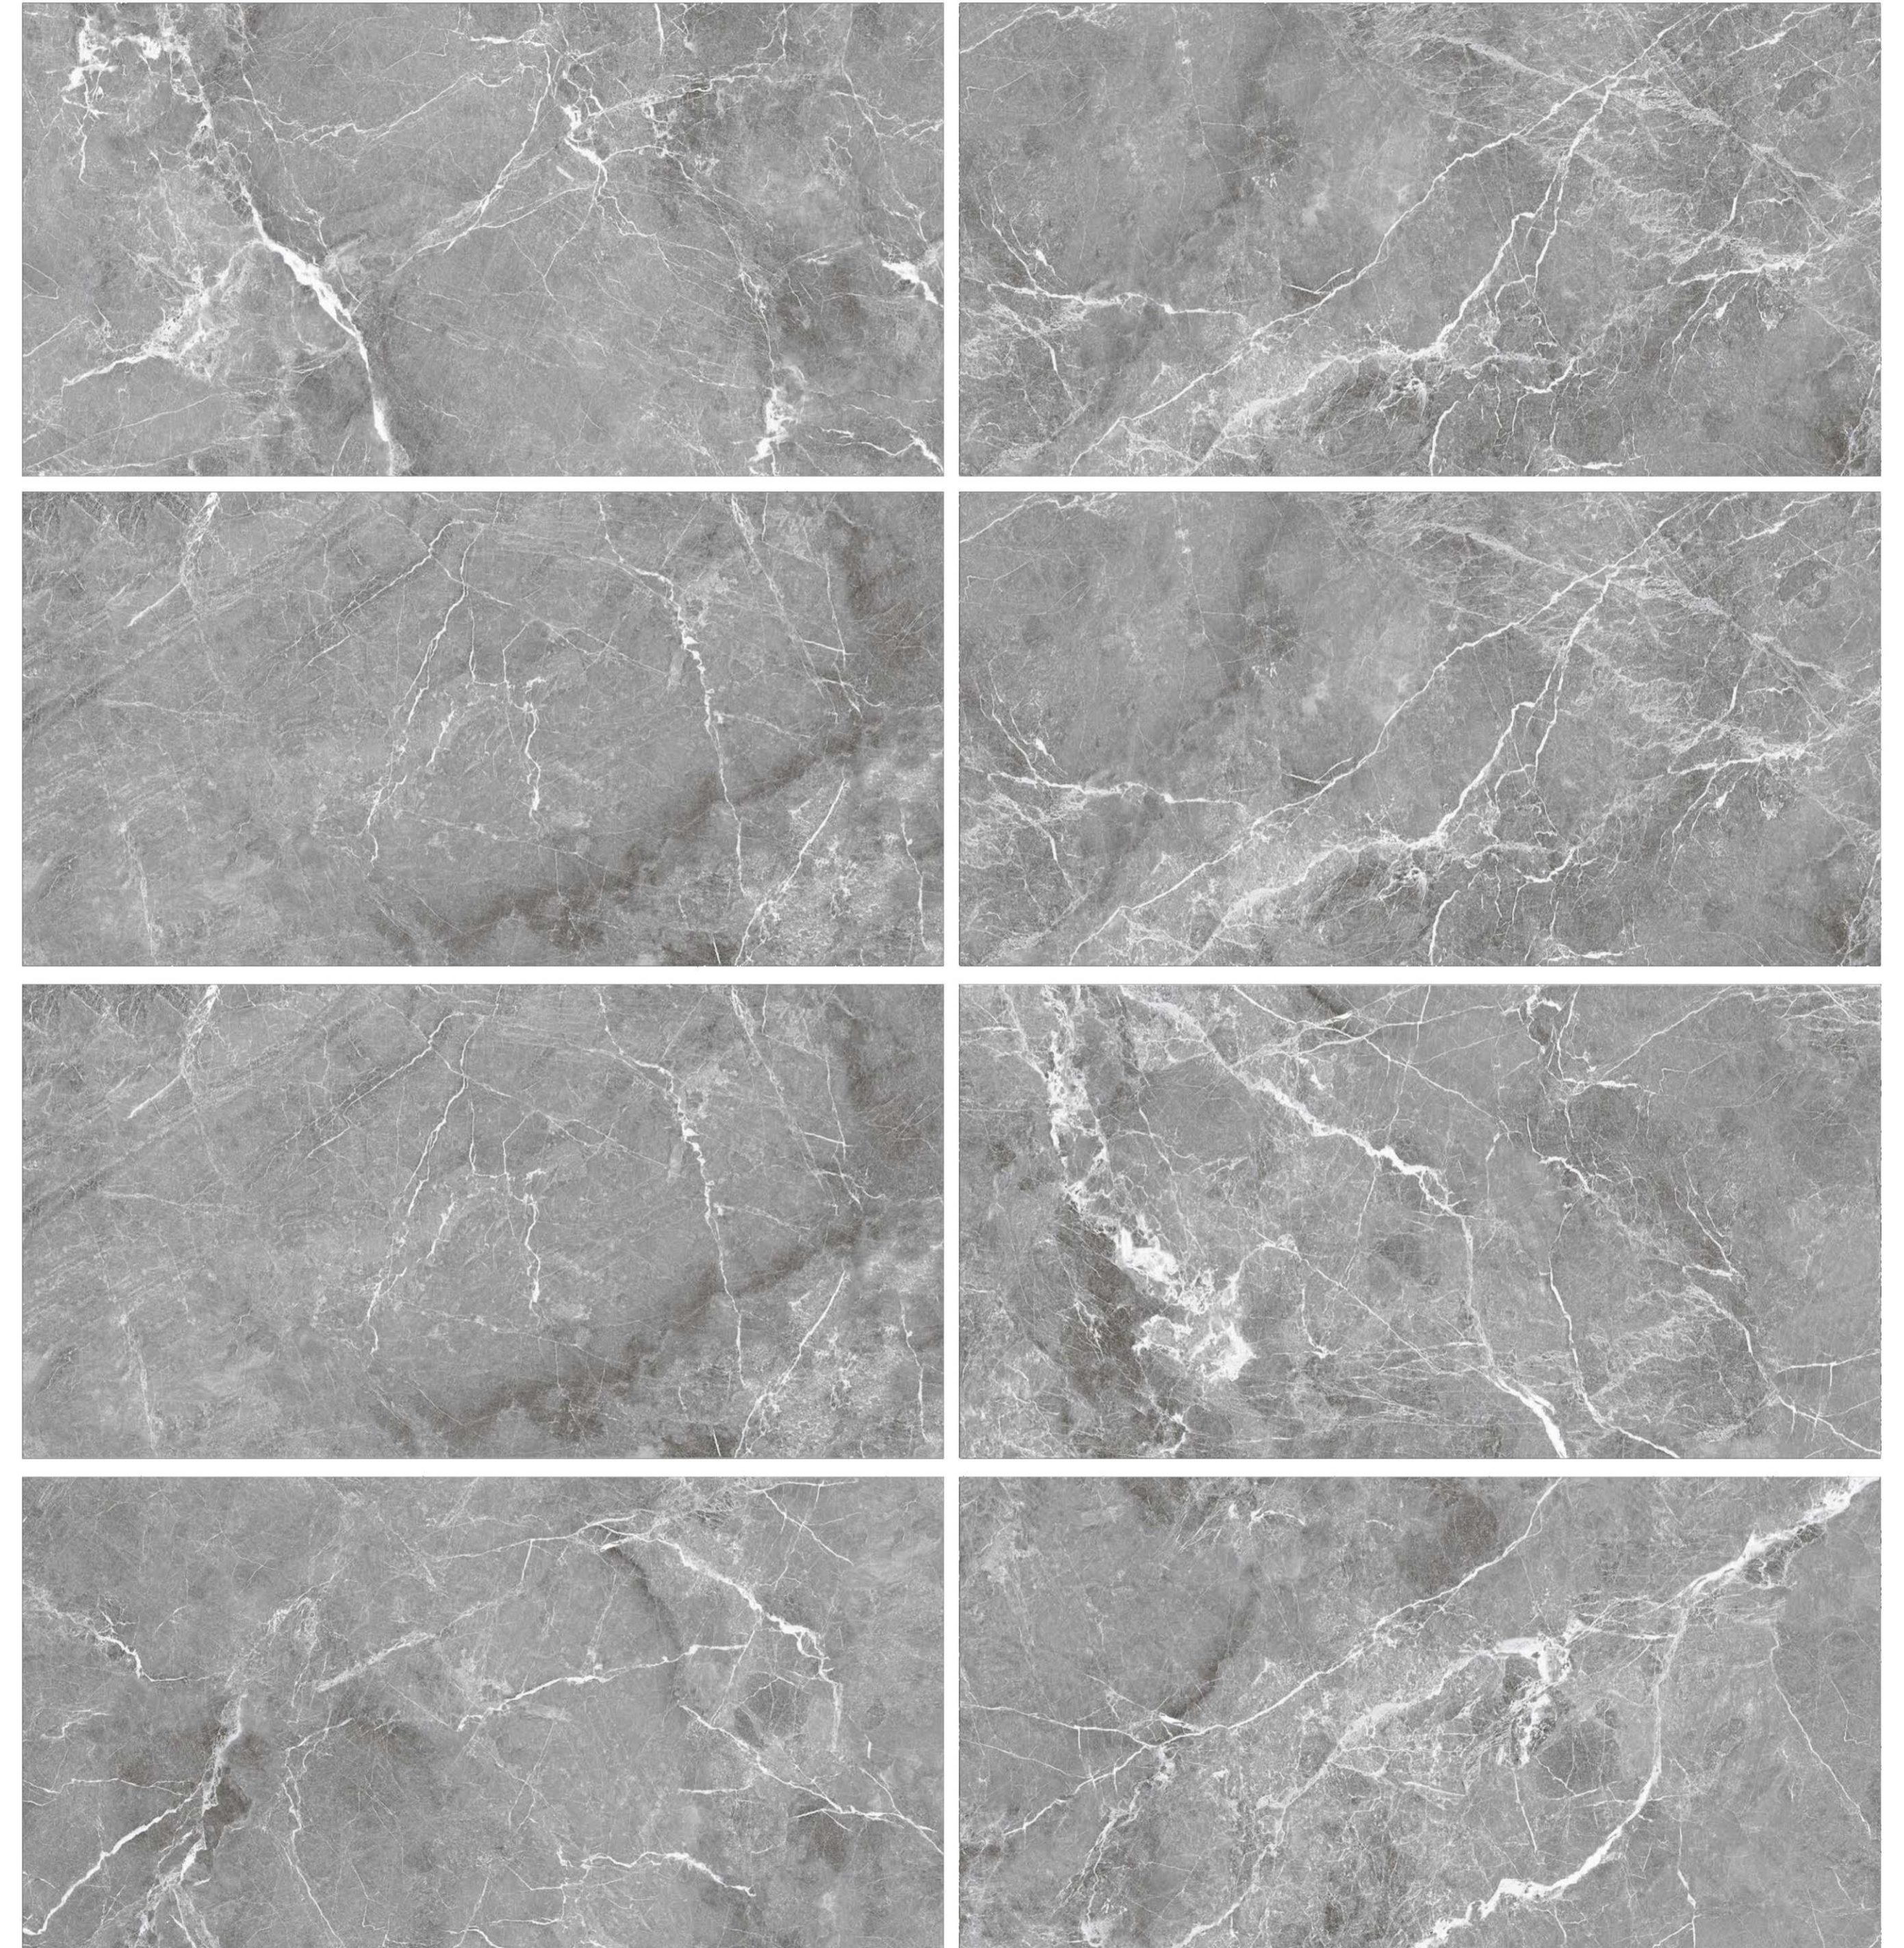

DAYTONA DARK

300X600MM PORCELAIN TILES