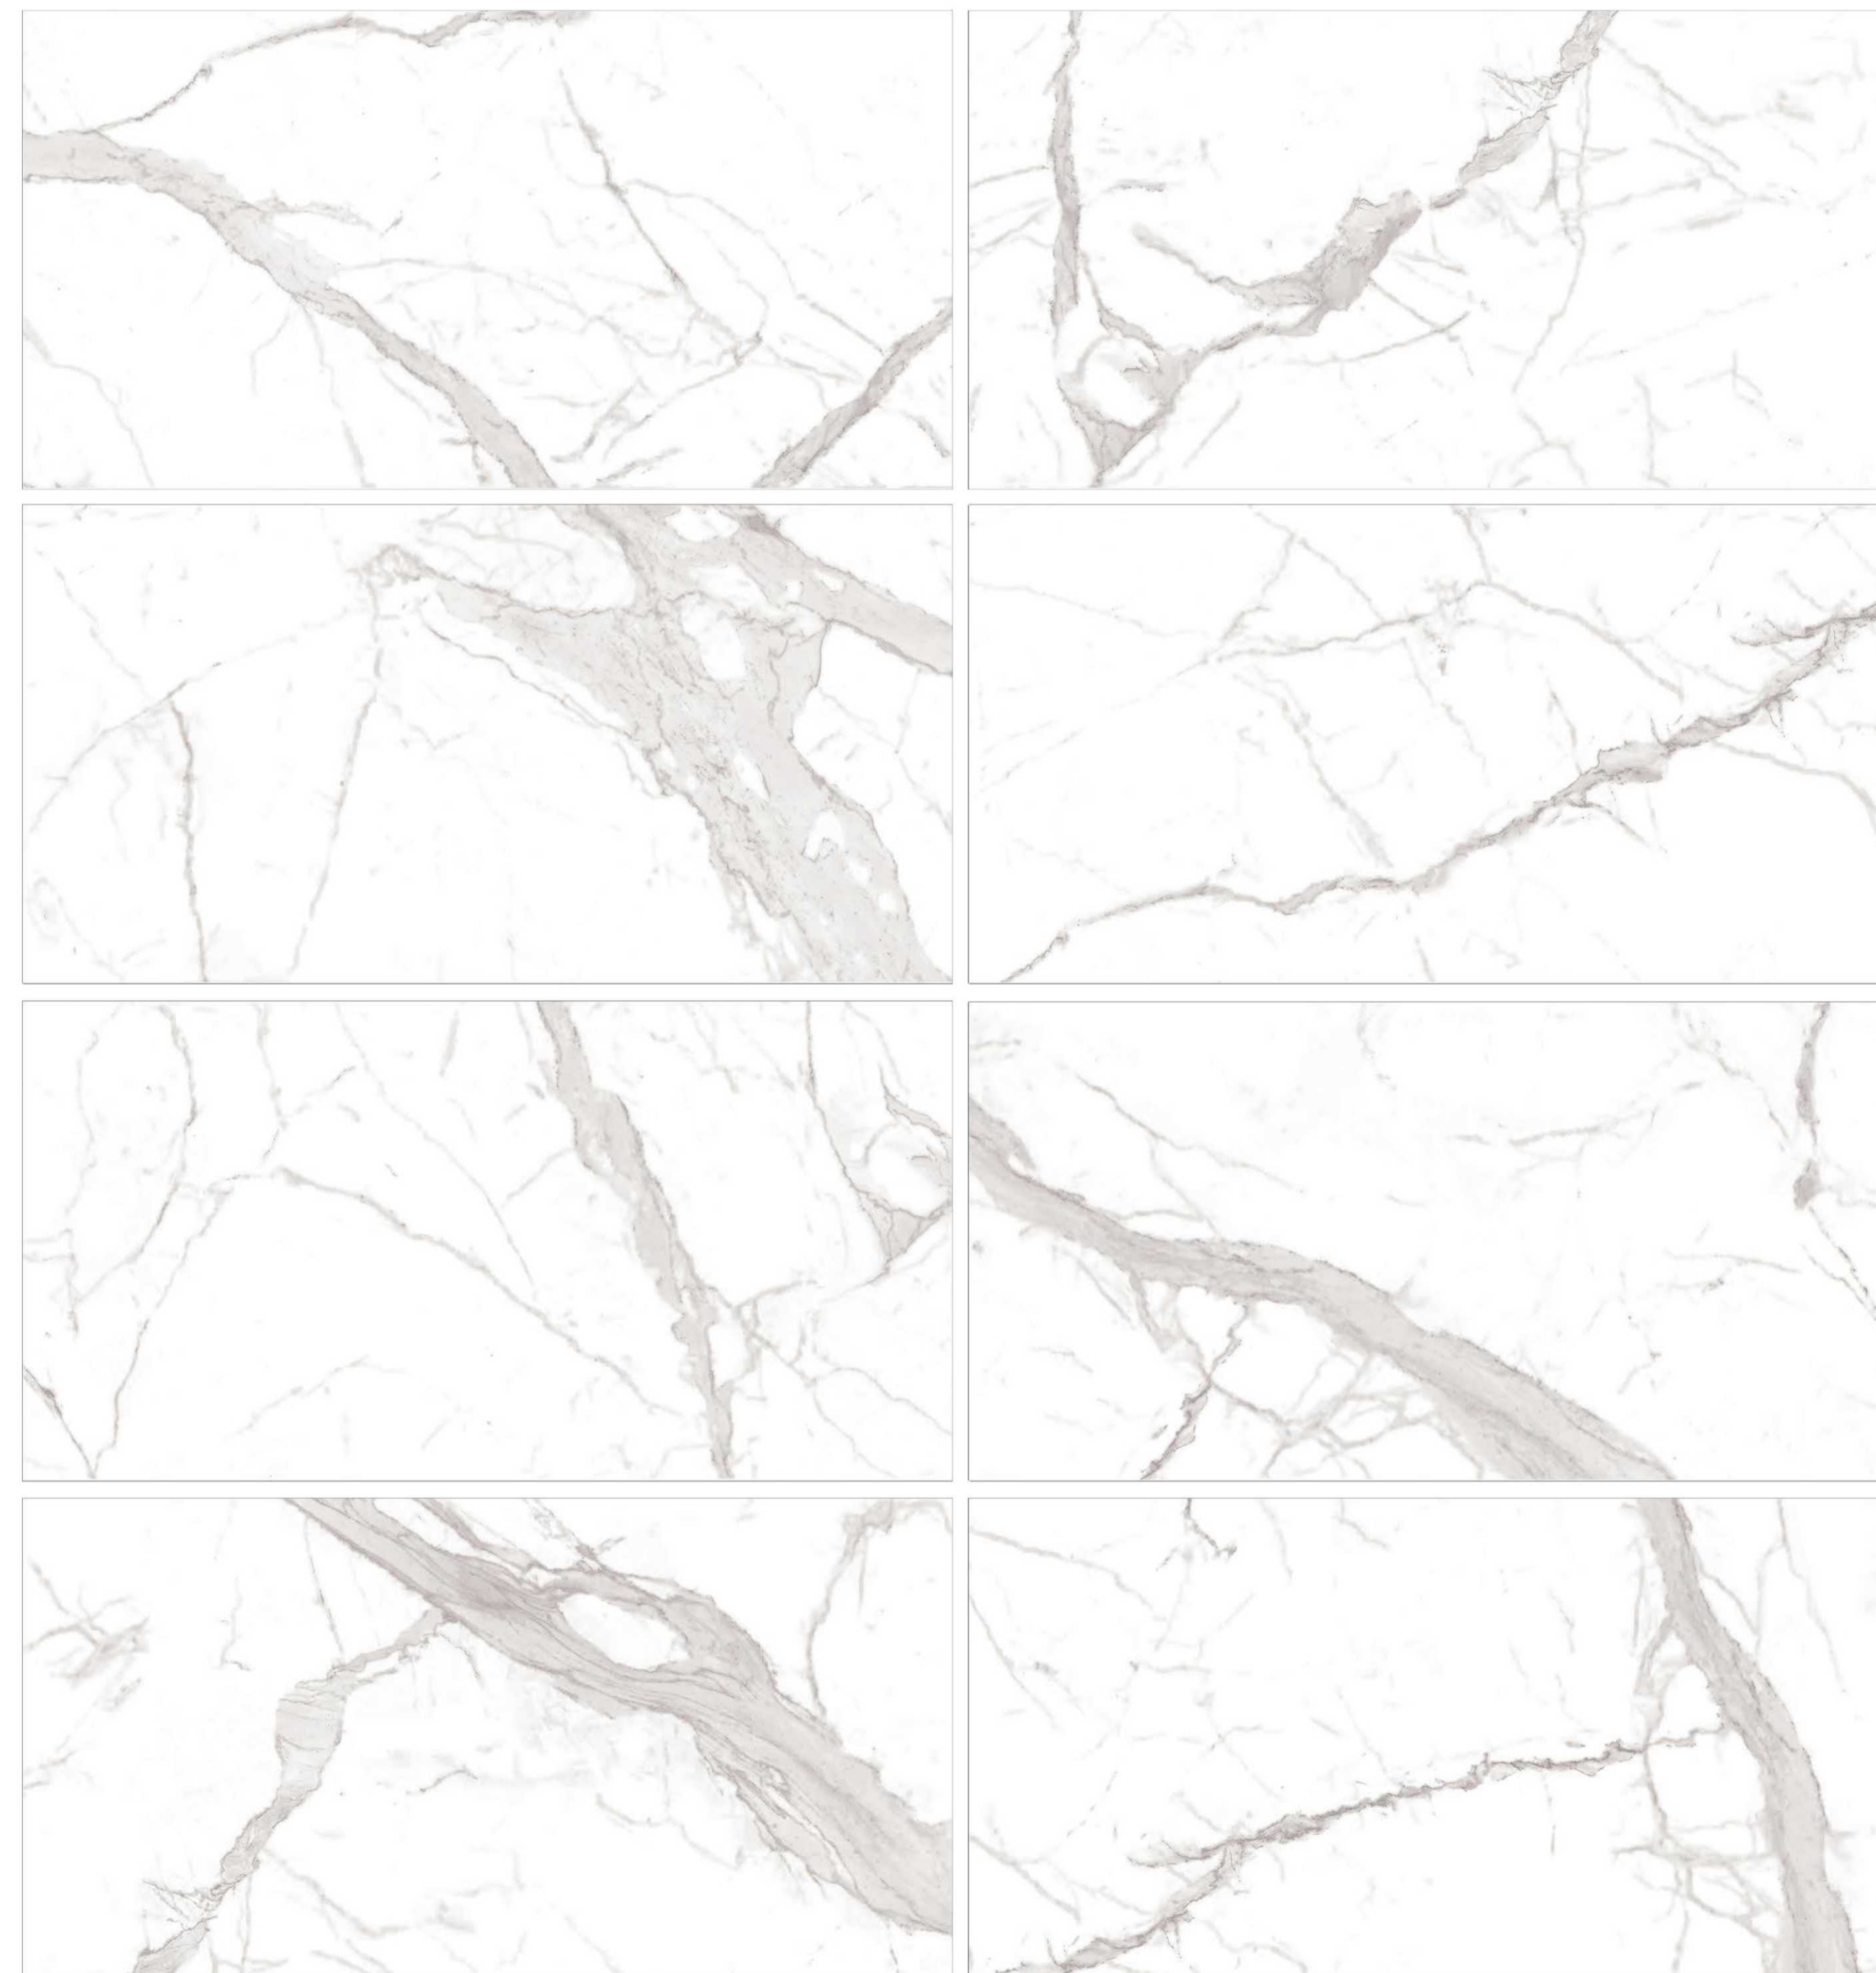

COLLA BLANCO

300X600MM PORCELAIN TILES