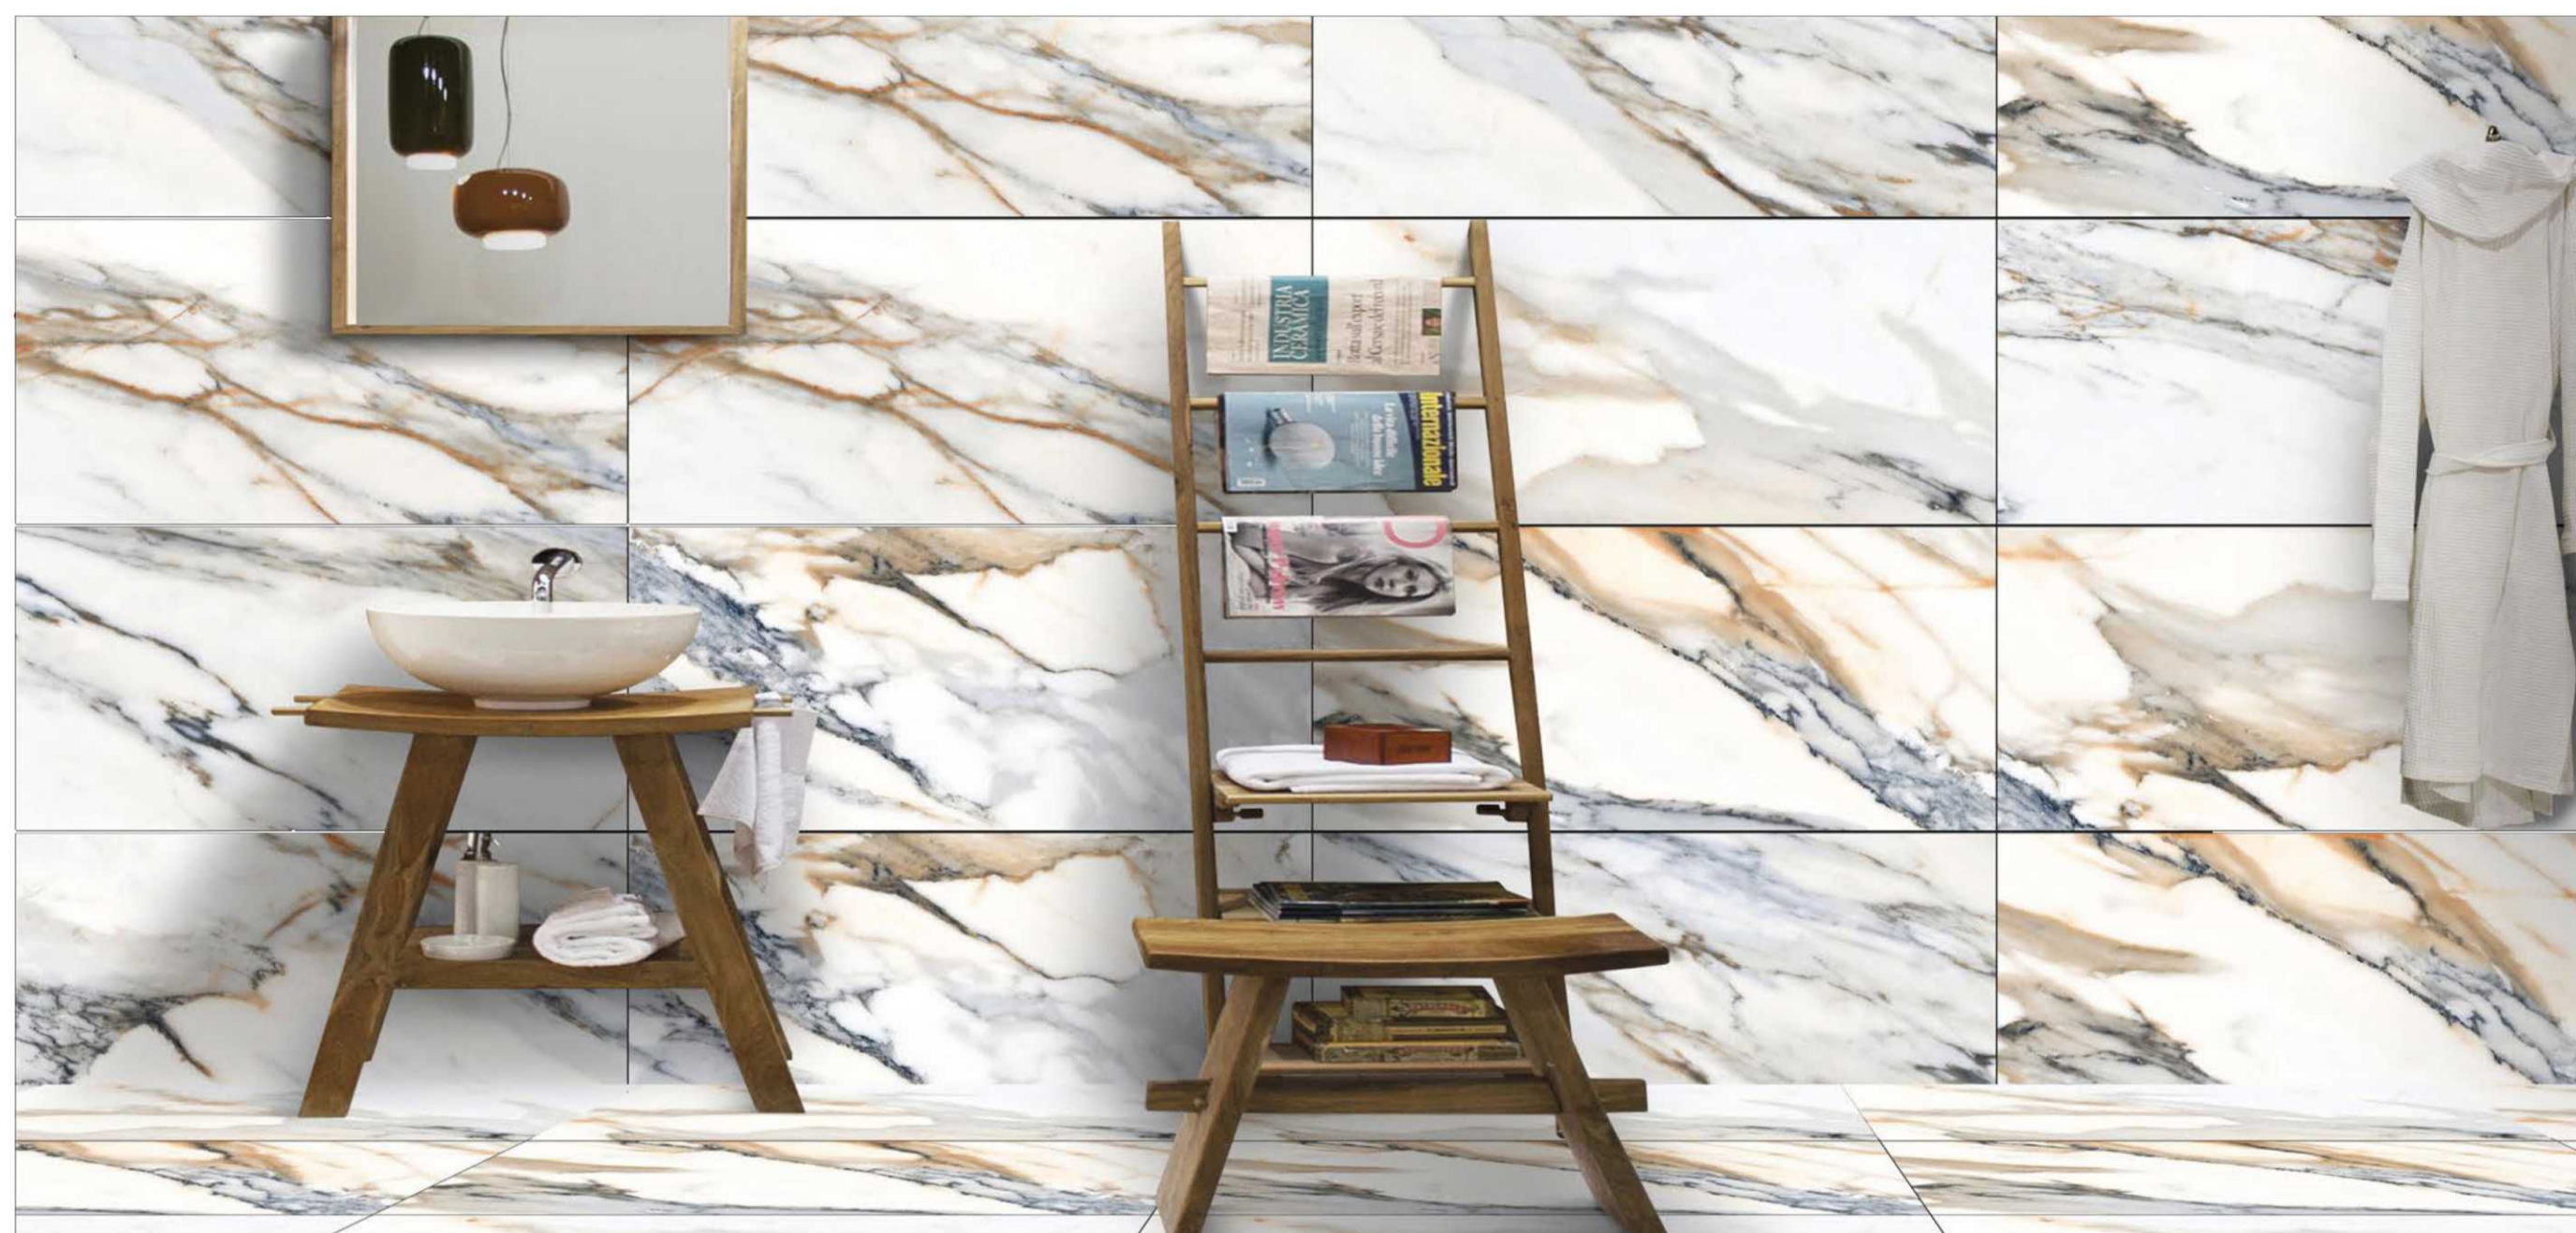

## OSTRING WHITE

300X600MM PORCELAIN TILES

POLISHED

Random  
aleatorio

Wall / floor tiles  
pavimenti / rivestimenti

Use 3mm space

QUARTZITE BRONZE

Eco friendly