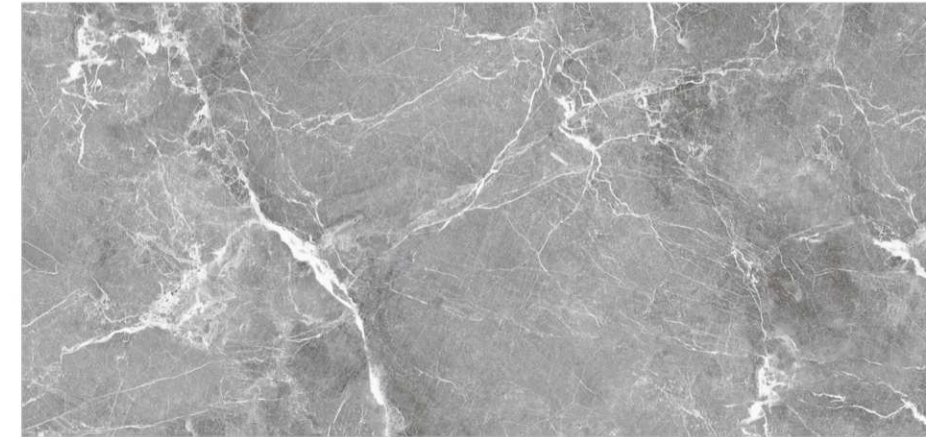

DAYTONA DARK