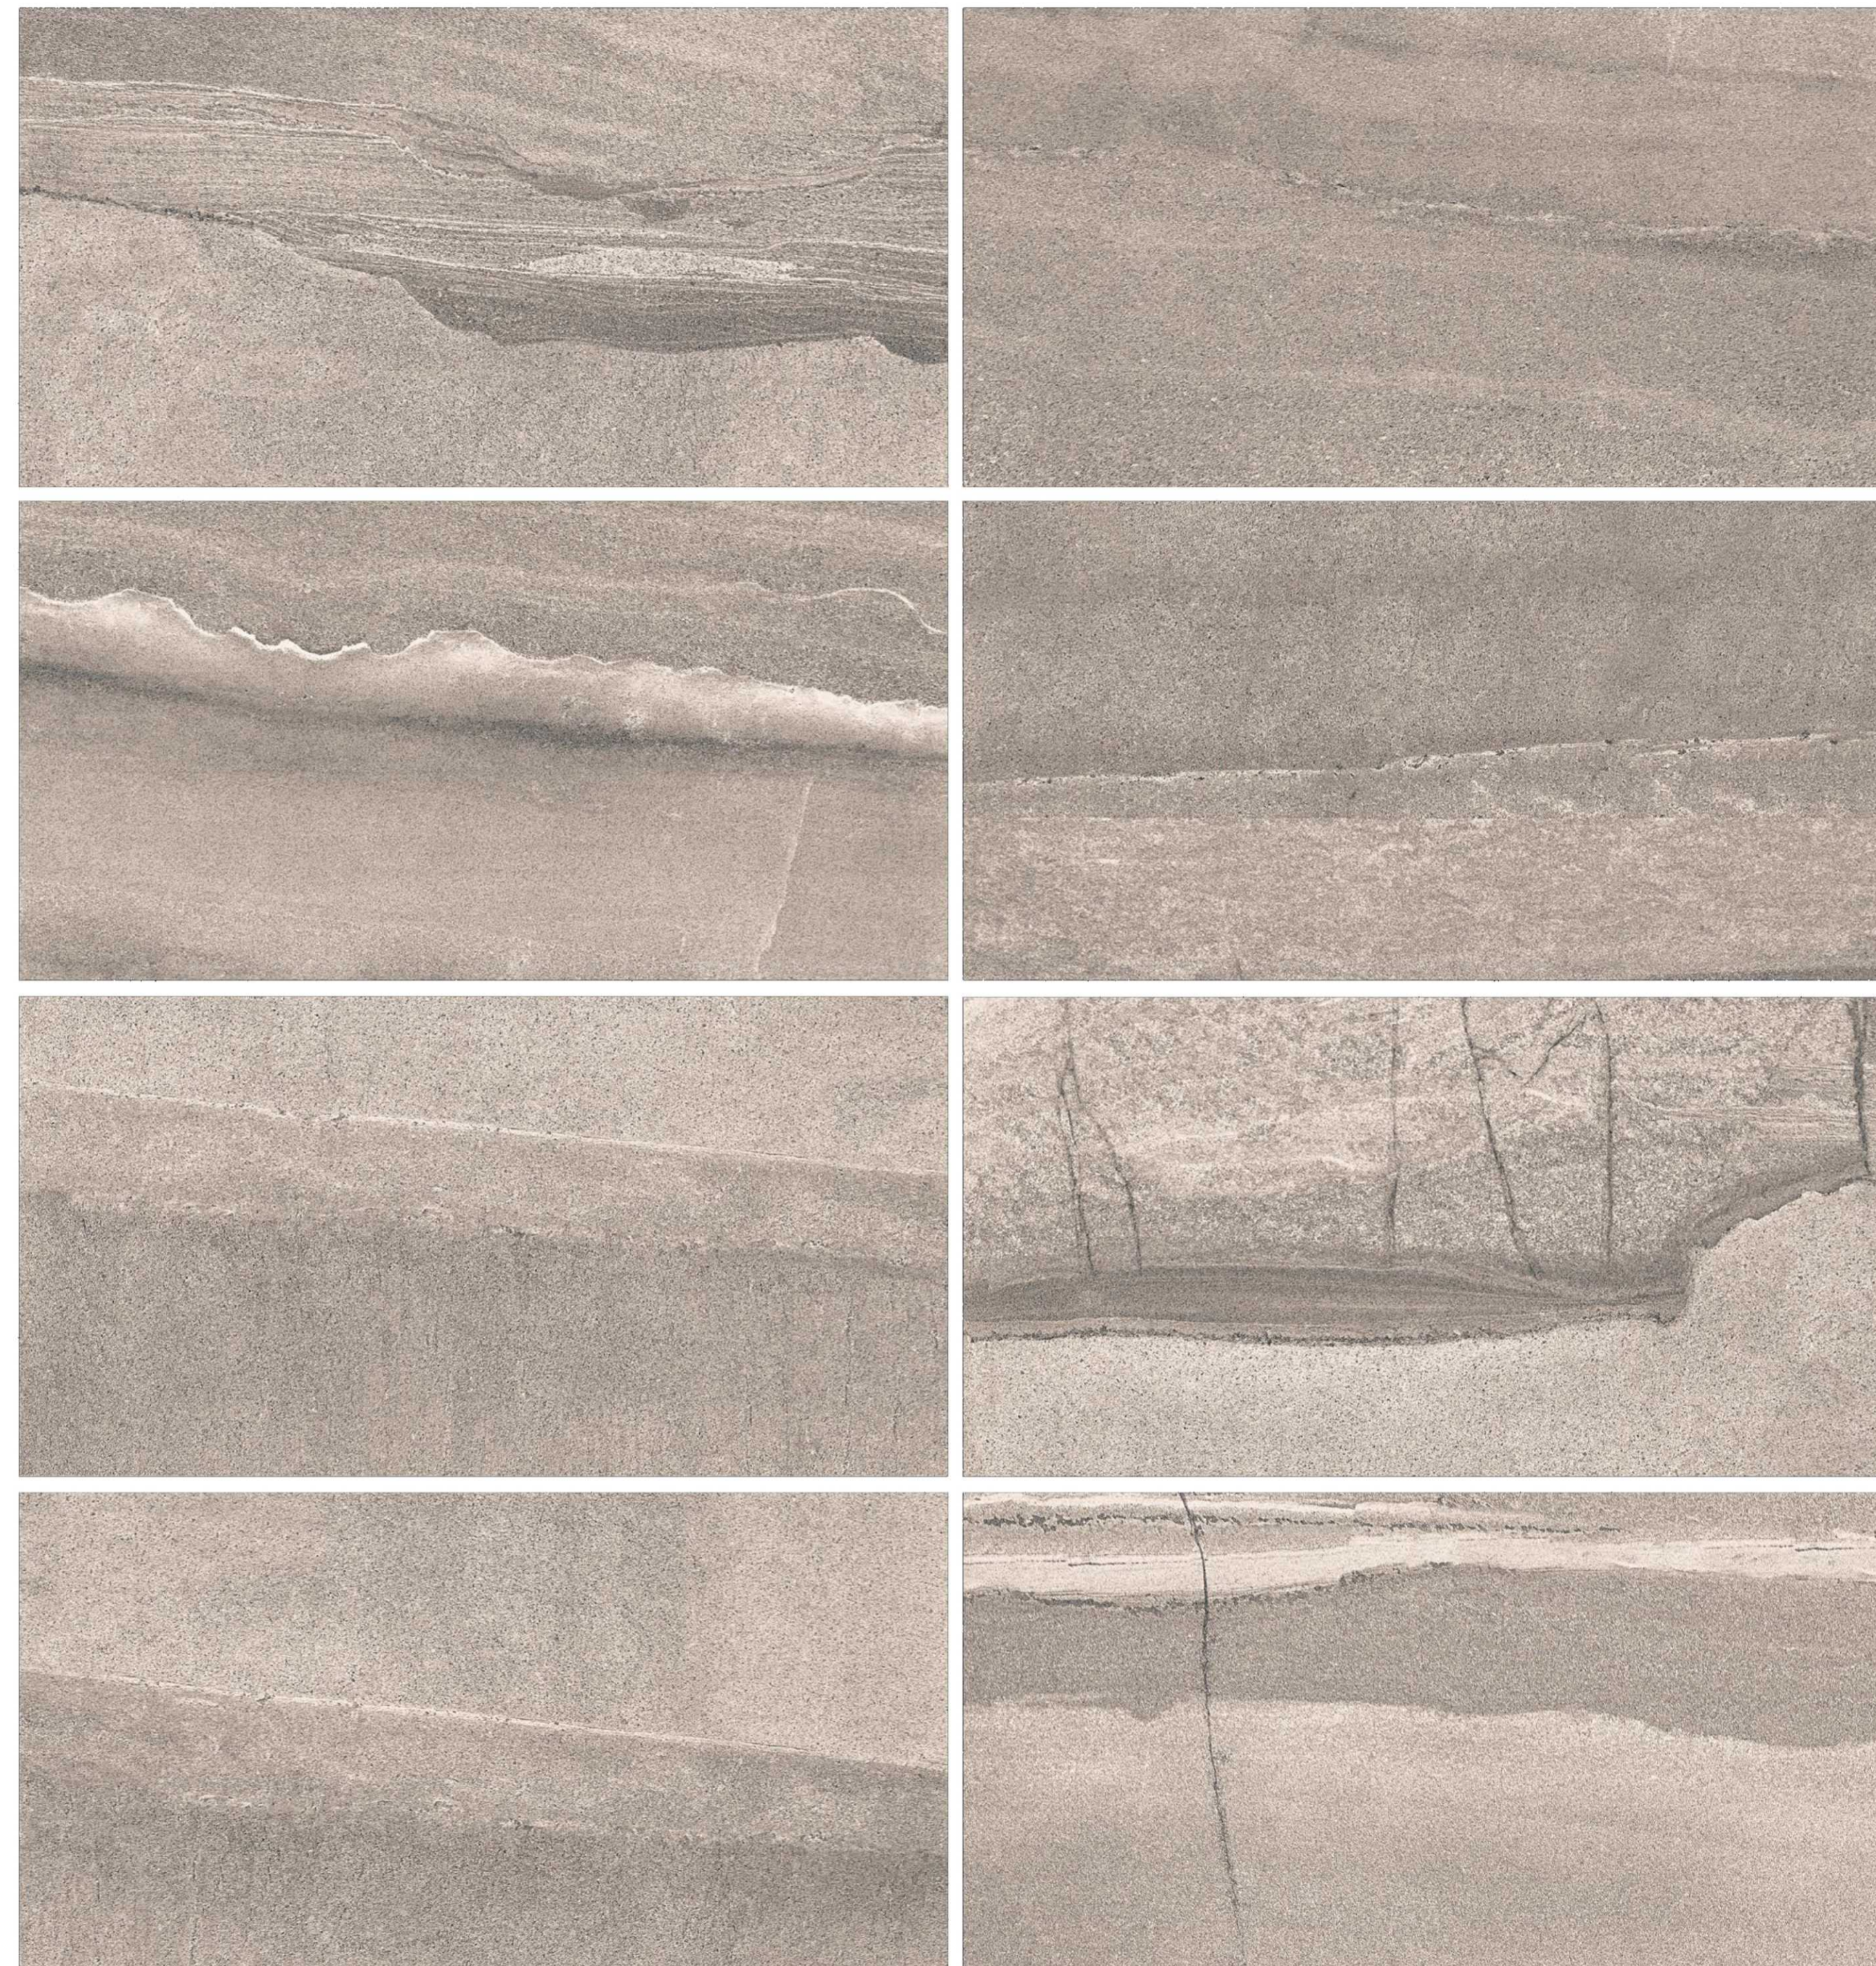

BURLINGTON BROWN

BURLINGTON BROWN

300X600MM PORCELAIN TILES

POLISHED

Random  
aleatorio

Wall / floor tiles  
pavimenti / rivestimenti

Use 3mm space

DAYTONA LIGHT