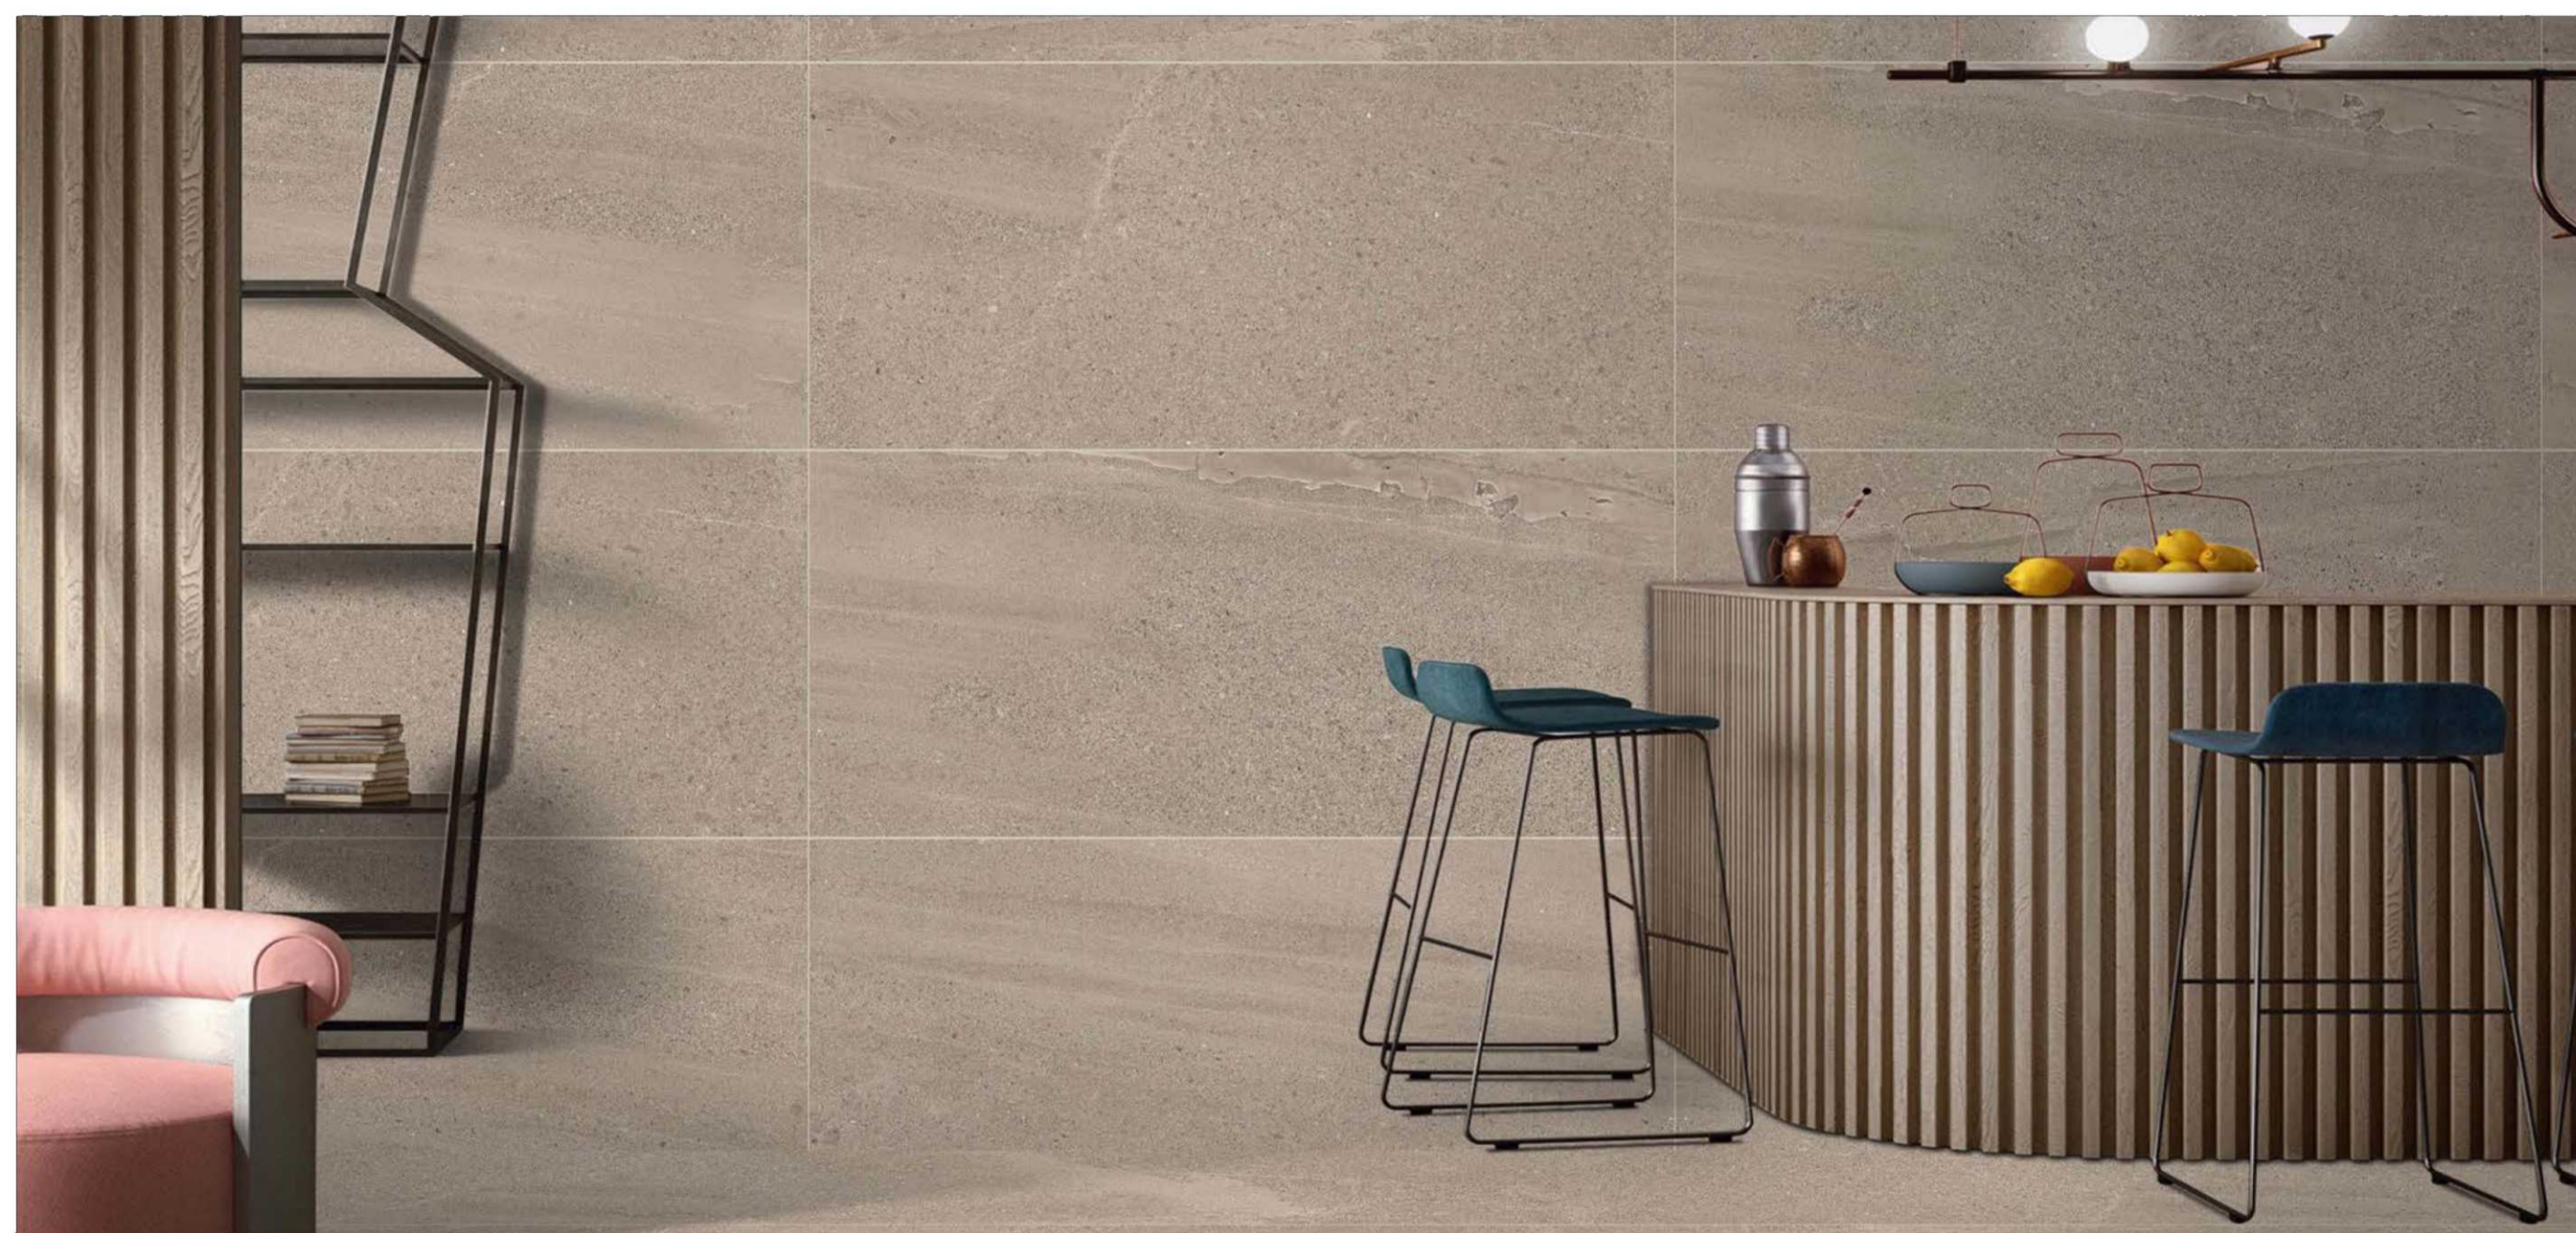

GRAVITY BROWN

GRAVITY OLIVE

300X600MM PORCELAIN TILES

POLISHED

Random  
*aleatorio*

Wall / floor tiles  
*pavimenti / rivestimenti*

Use 3mm space

HAMMER STONE WHITE