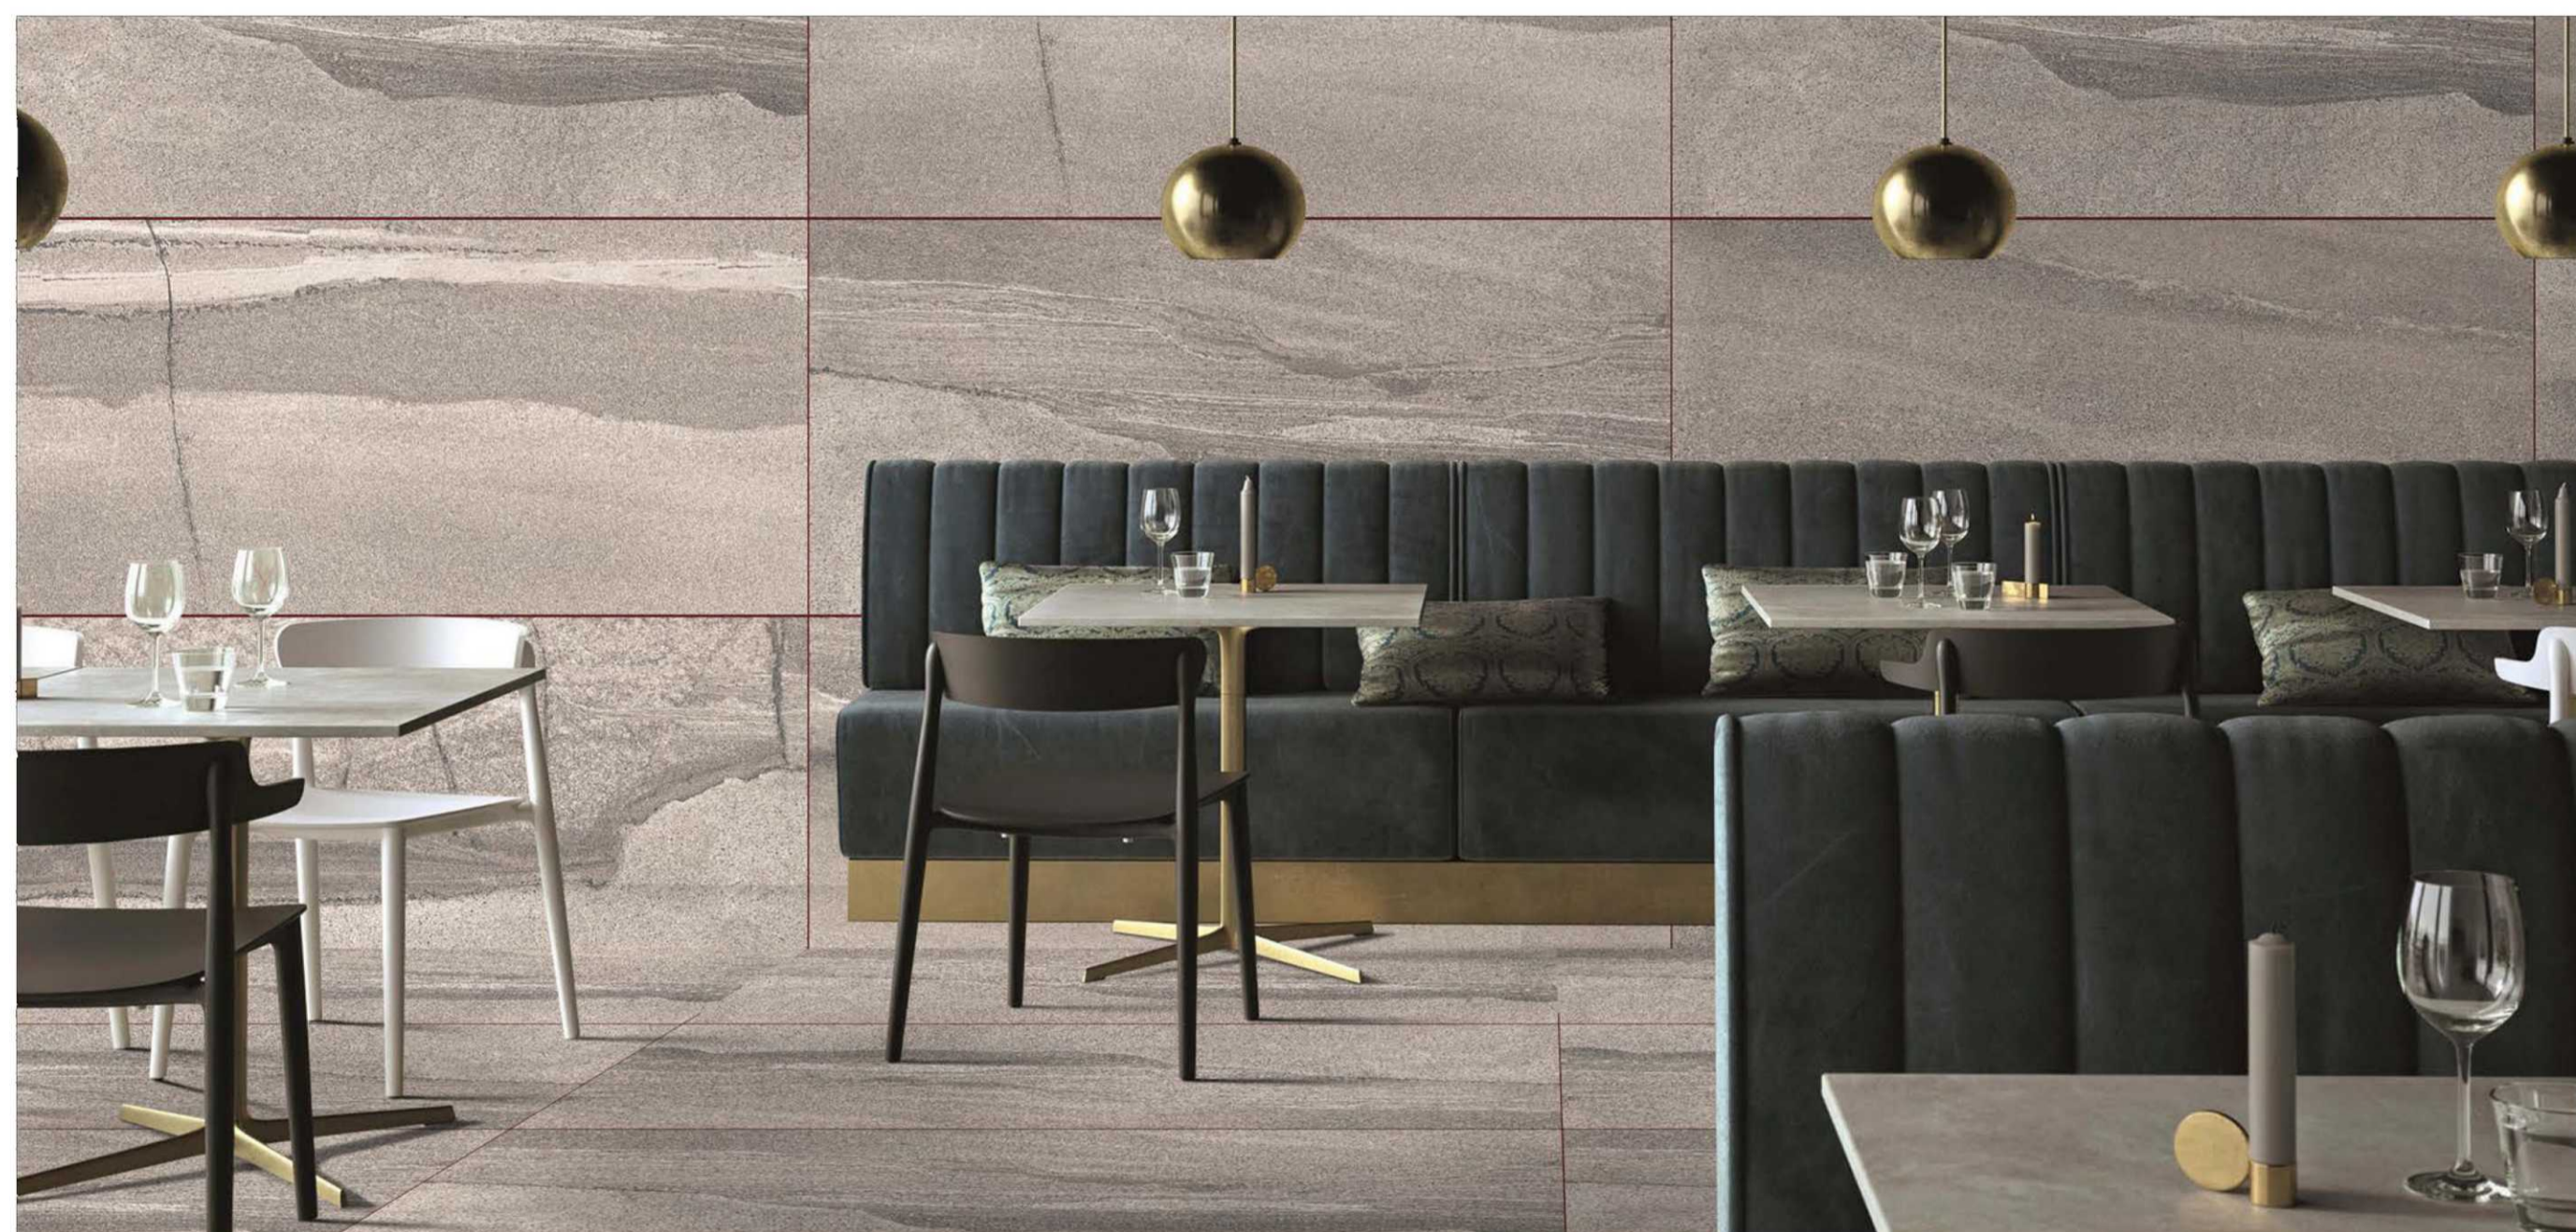

POLISHED

Random
aleatorio

Wall / floor tiles
pavimenti / rivestimenti

Use 3mm space