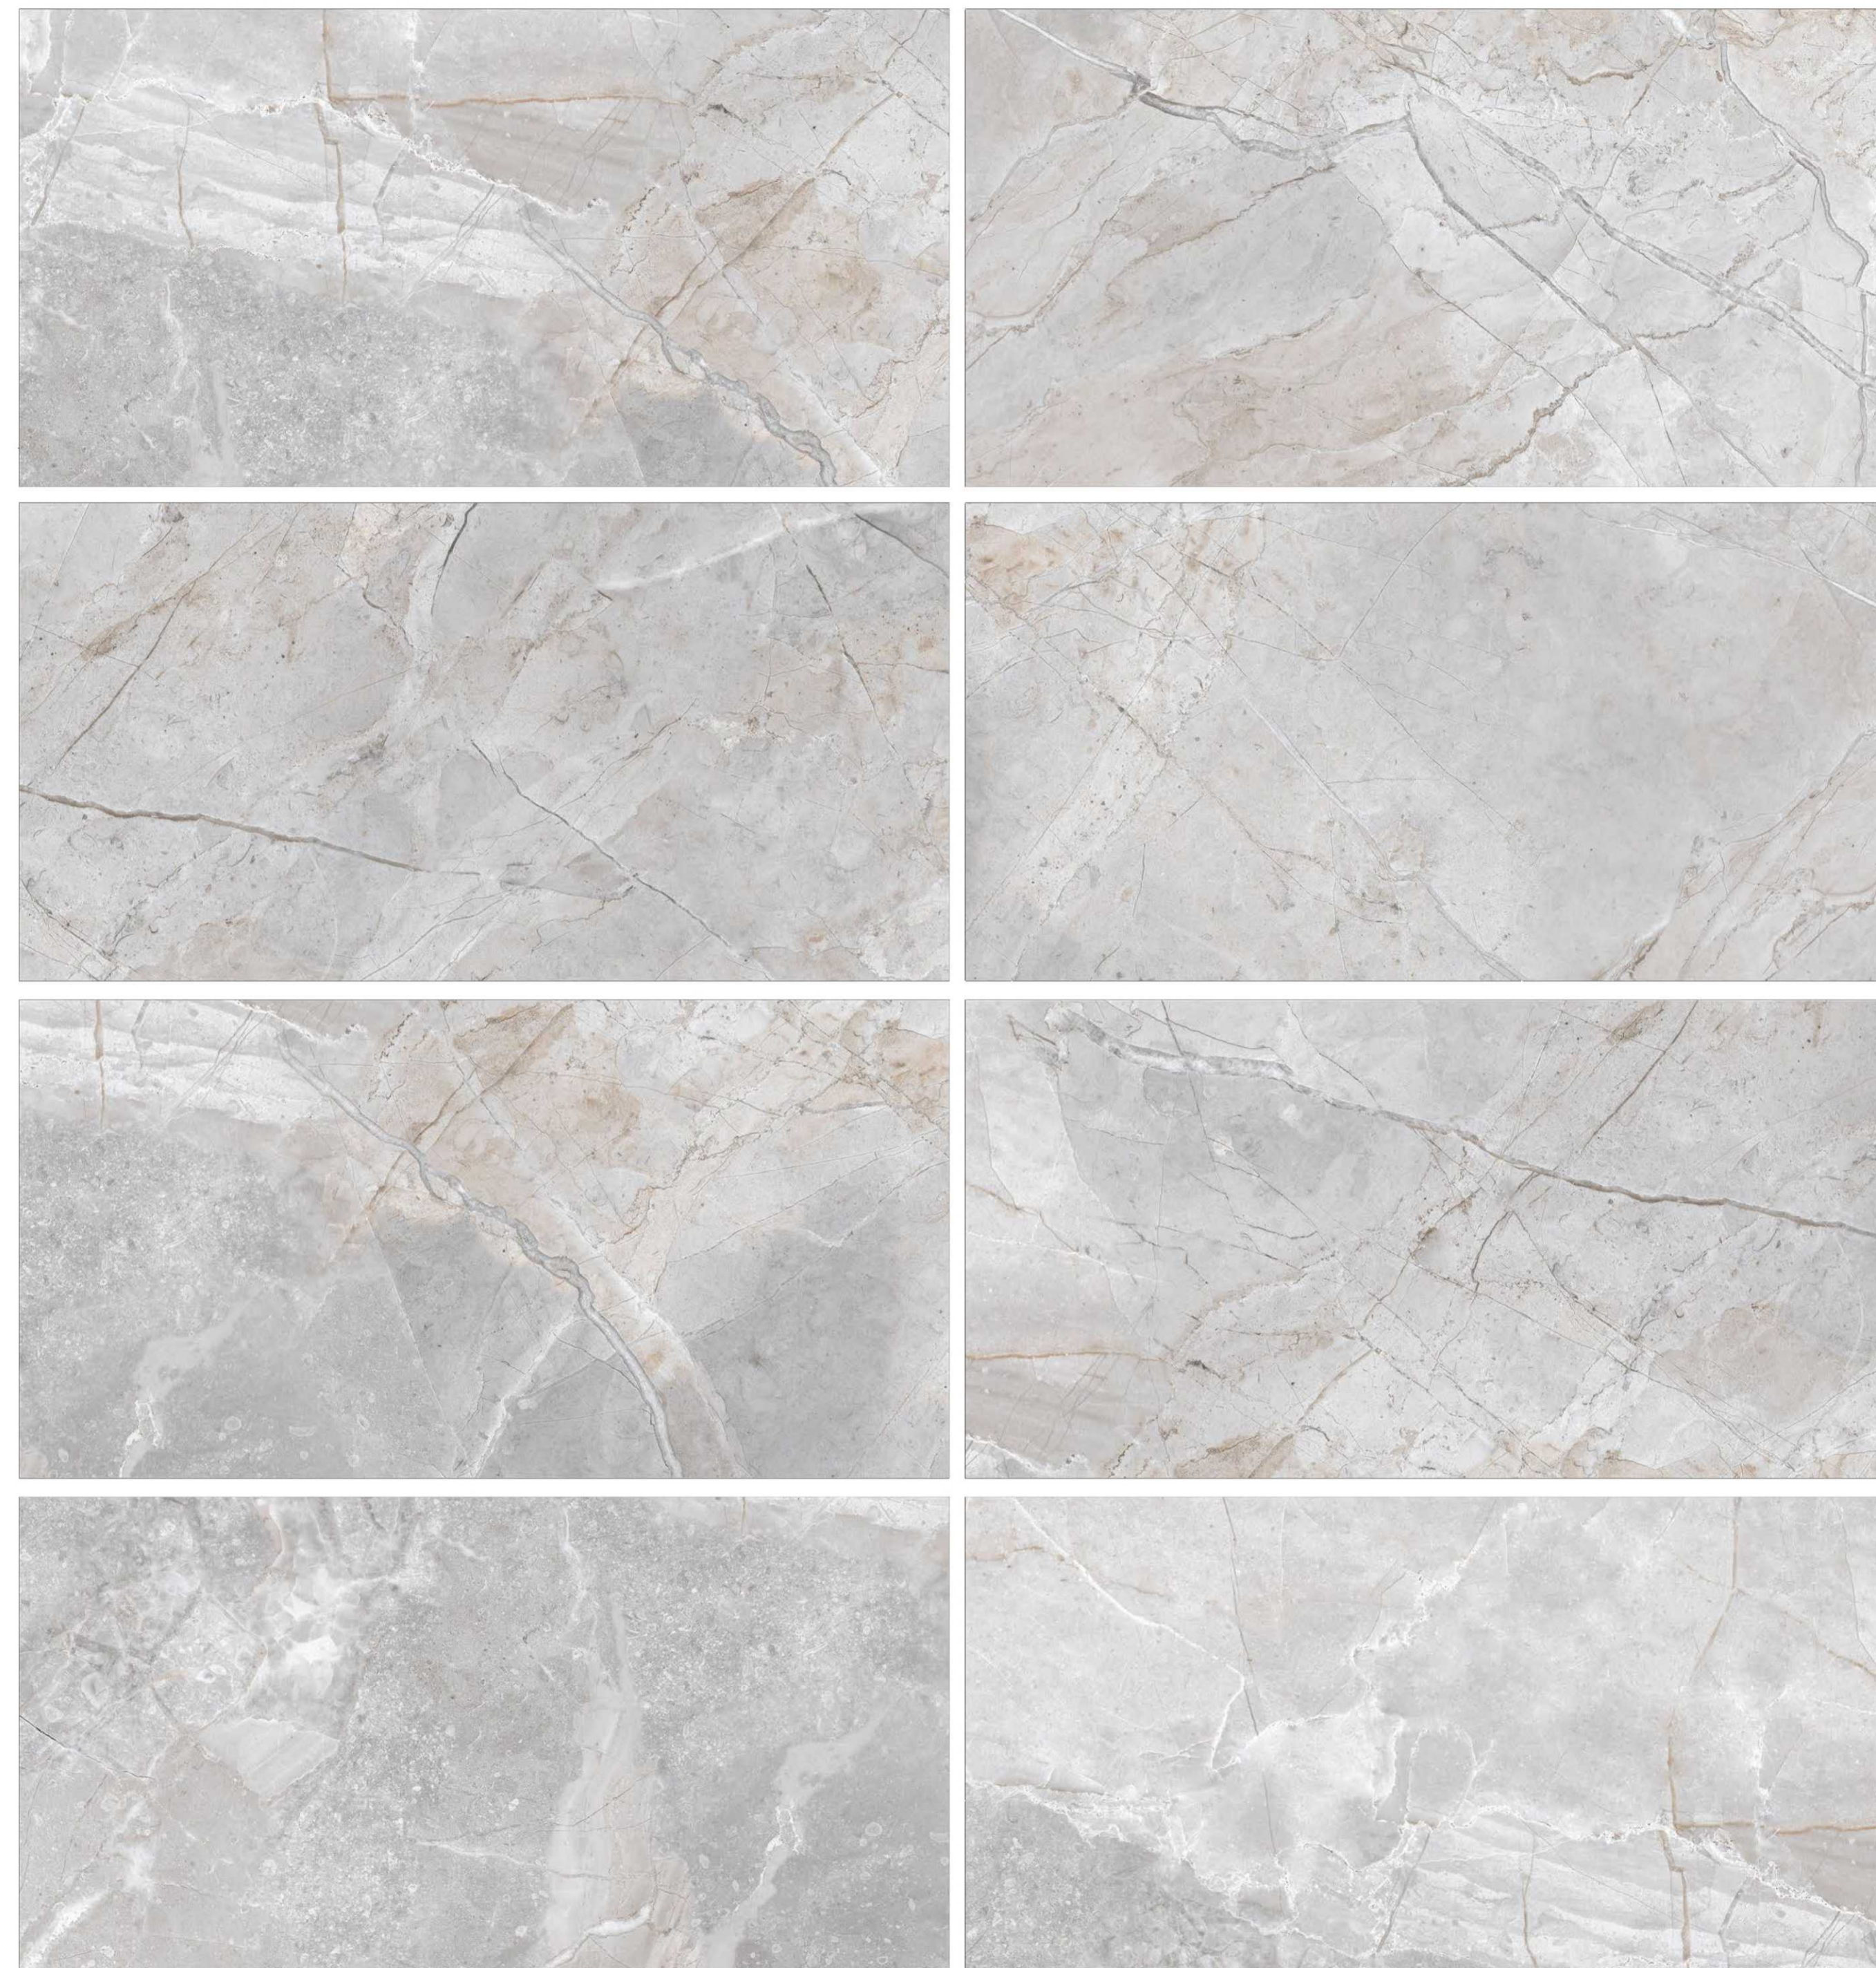

FANTASY LIGHT

300X600MM PORCELAIN TILES