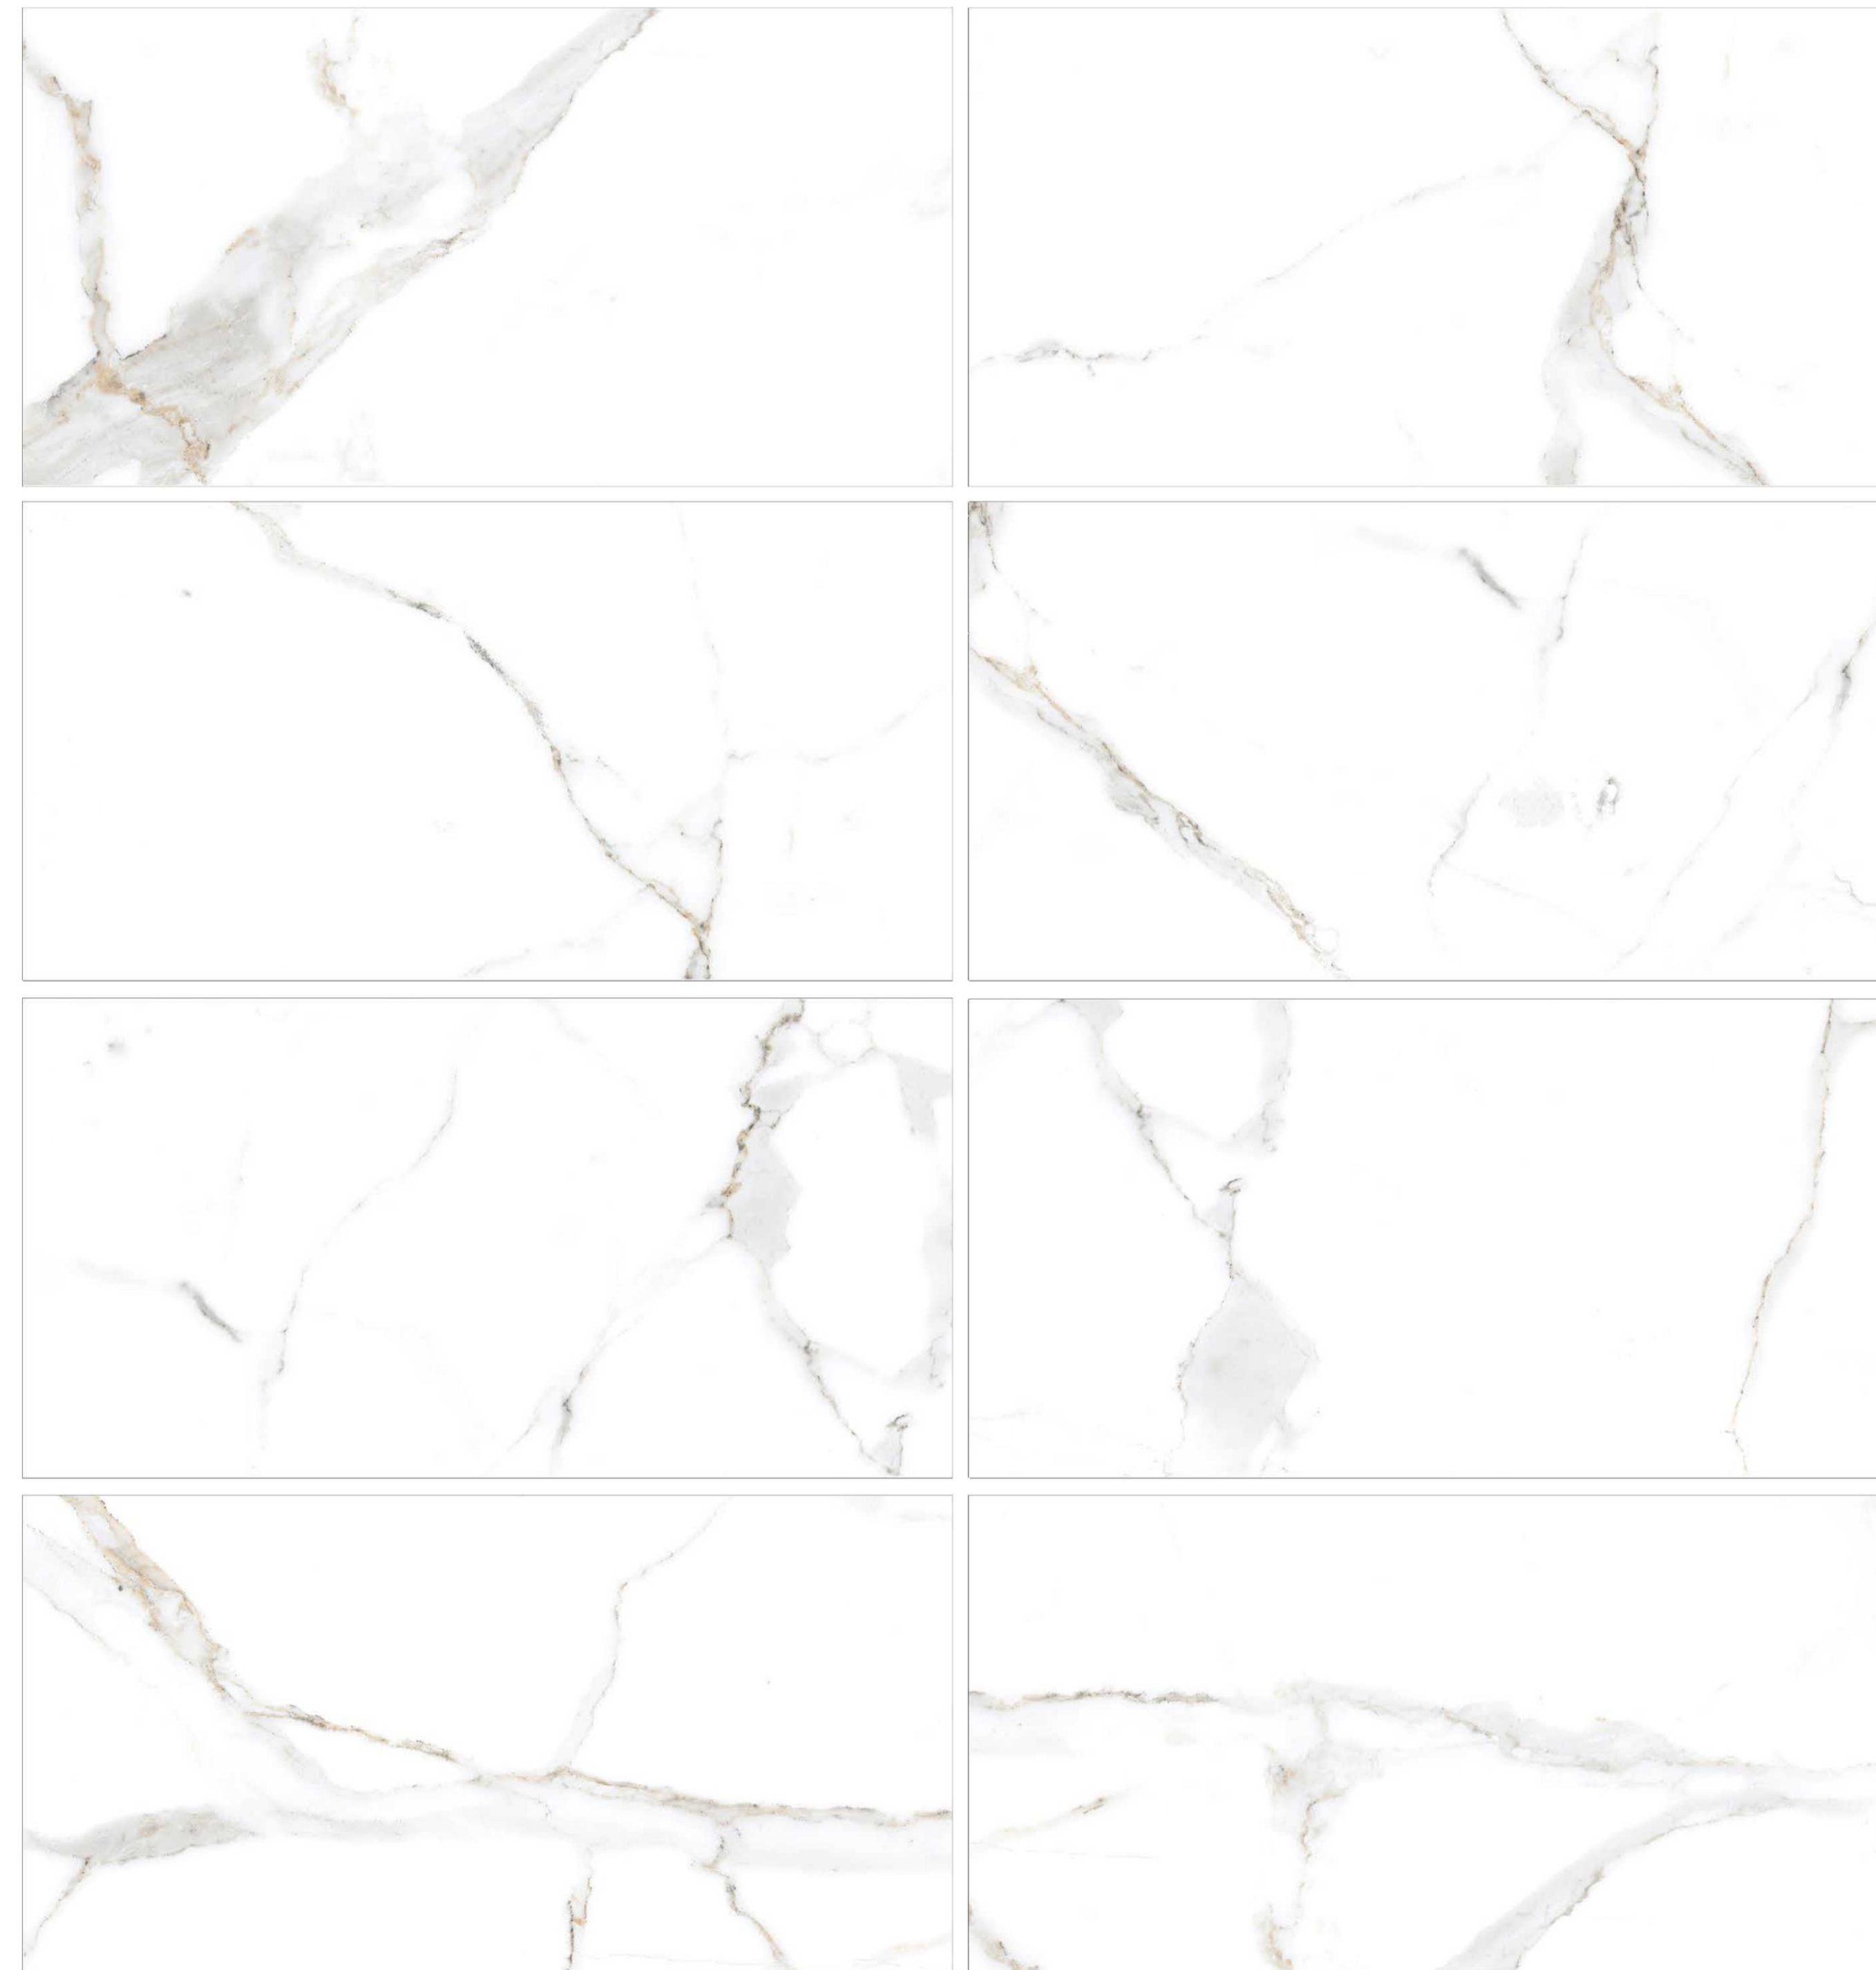

High reflection glaze

Abrasion resistance

High quality super glaze

LEGEND STATUARIO

300X600MM PORCELAIN TILES