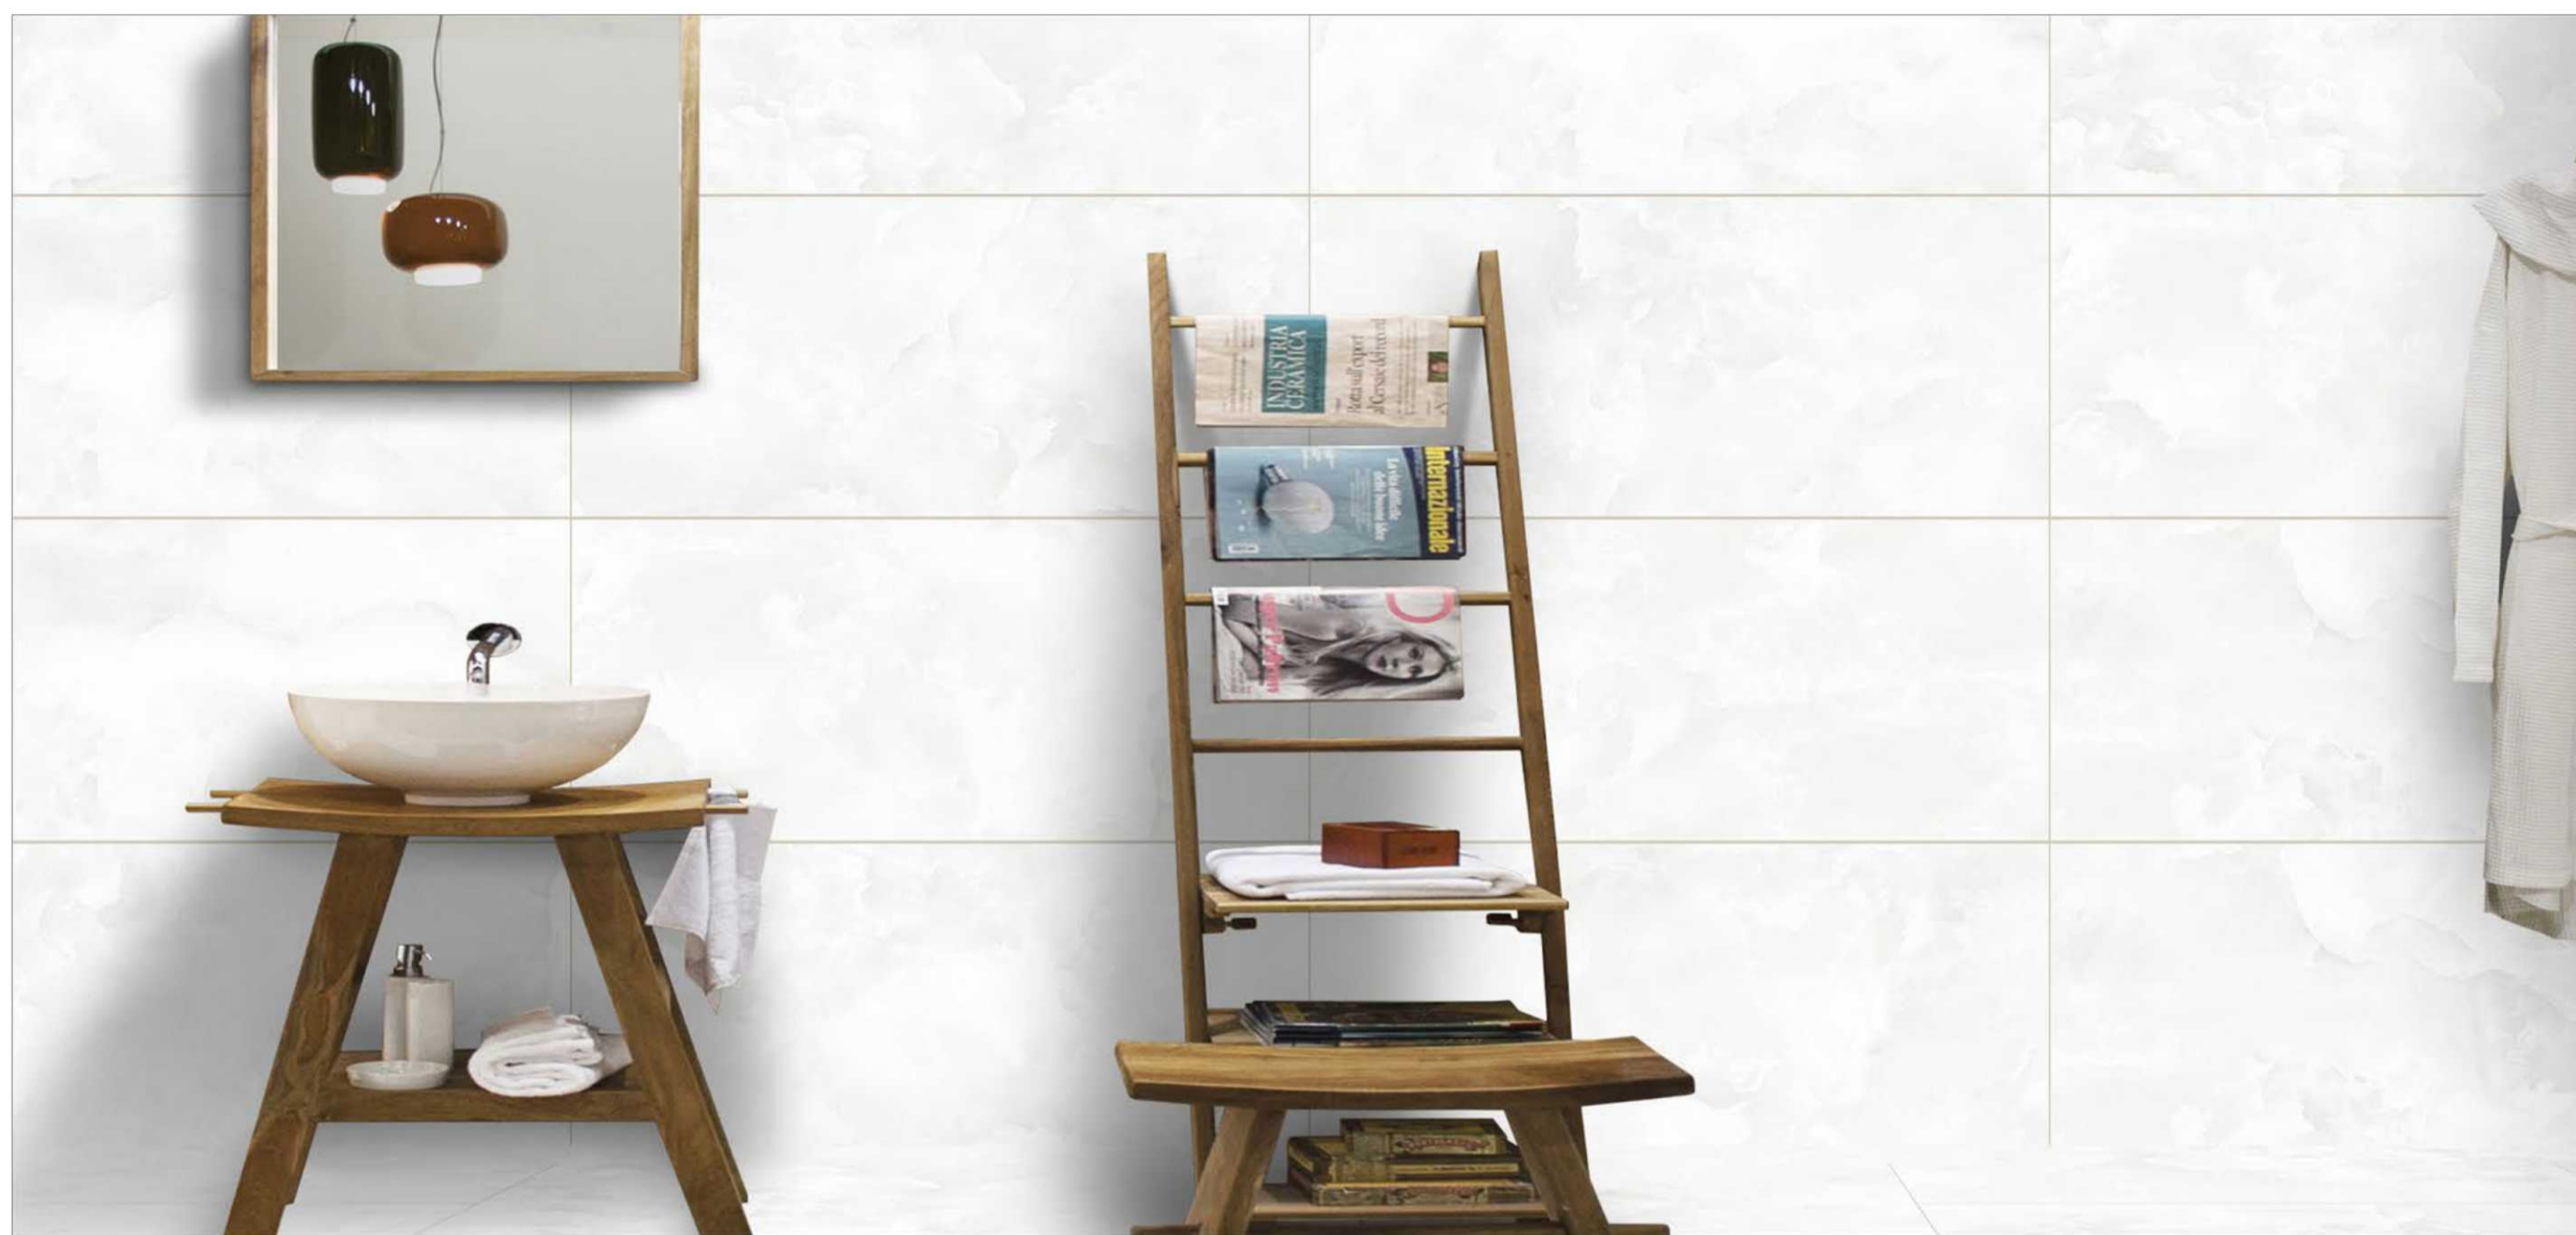

POLISHED

Random
aleatorio

Wall / floor tiles
pavimenti / rivestimenti

Use 3mm space

HIMALAYA WHITE

Eco friendly

Digital printing +

High reflection glaze

Abrasion resistance

High quality super glaze