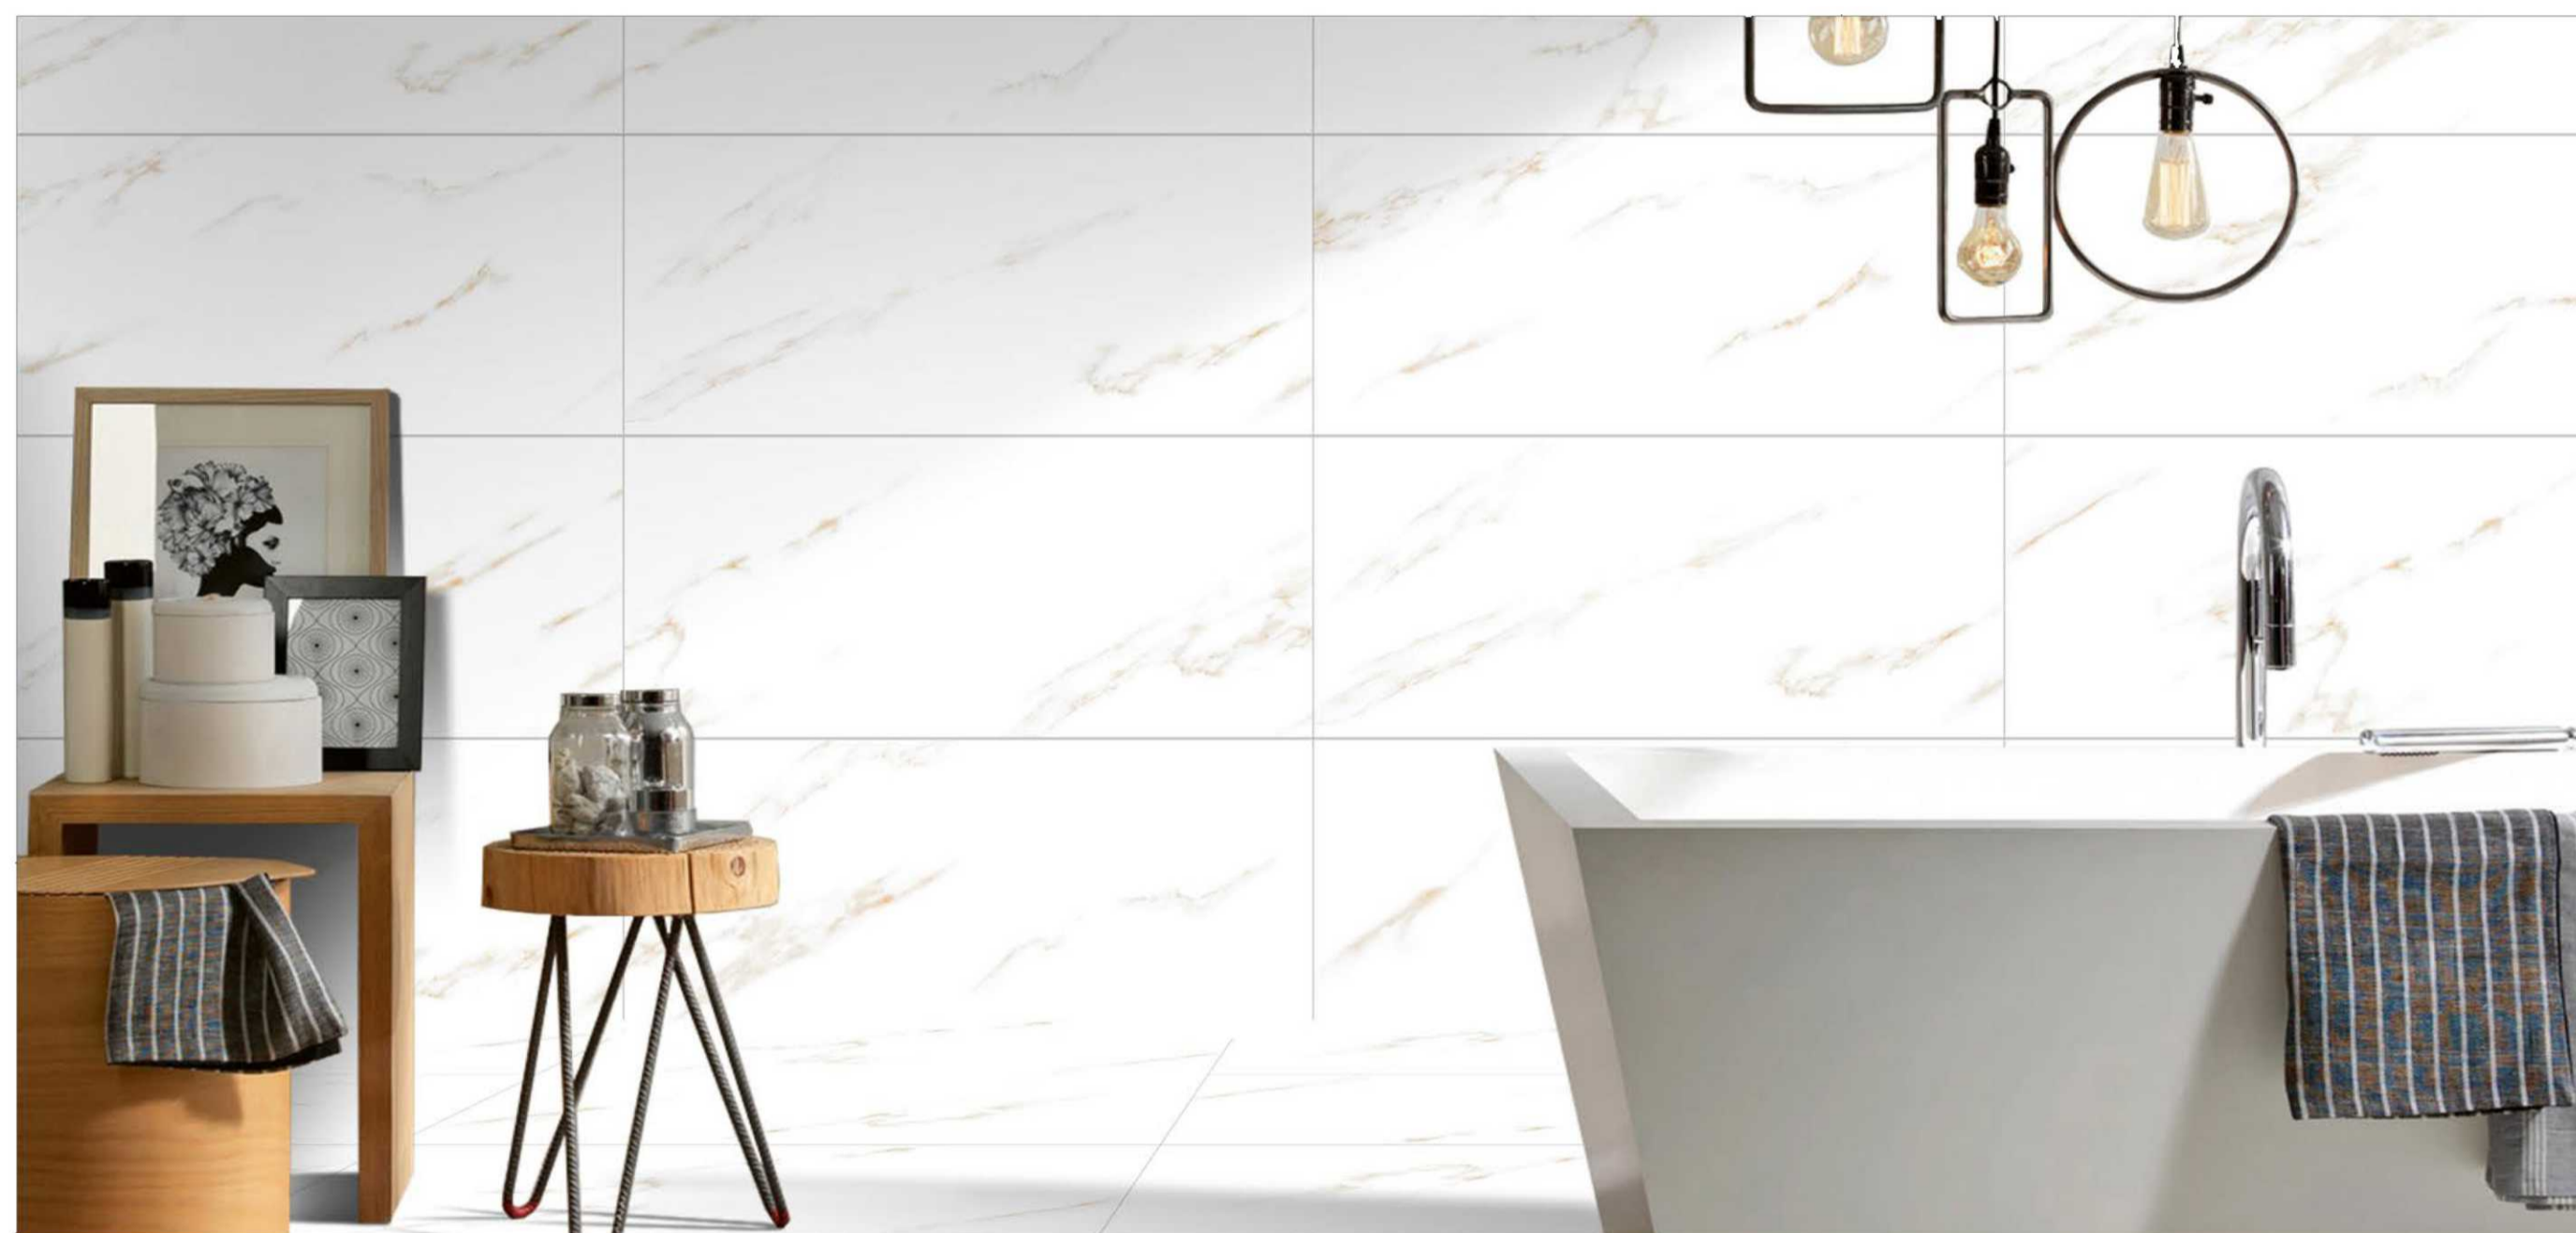

POLISHED

Random
aleatorio

Wall / floor tiles
pavimenti / rivestimenti

Use 3mm space

STREAM STATUARIO

Eco friendly

Digital printing +

High reflection glaze

Abrasion resistance

High quality super glaze