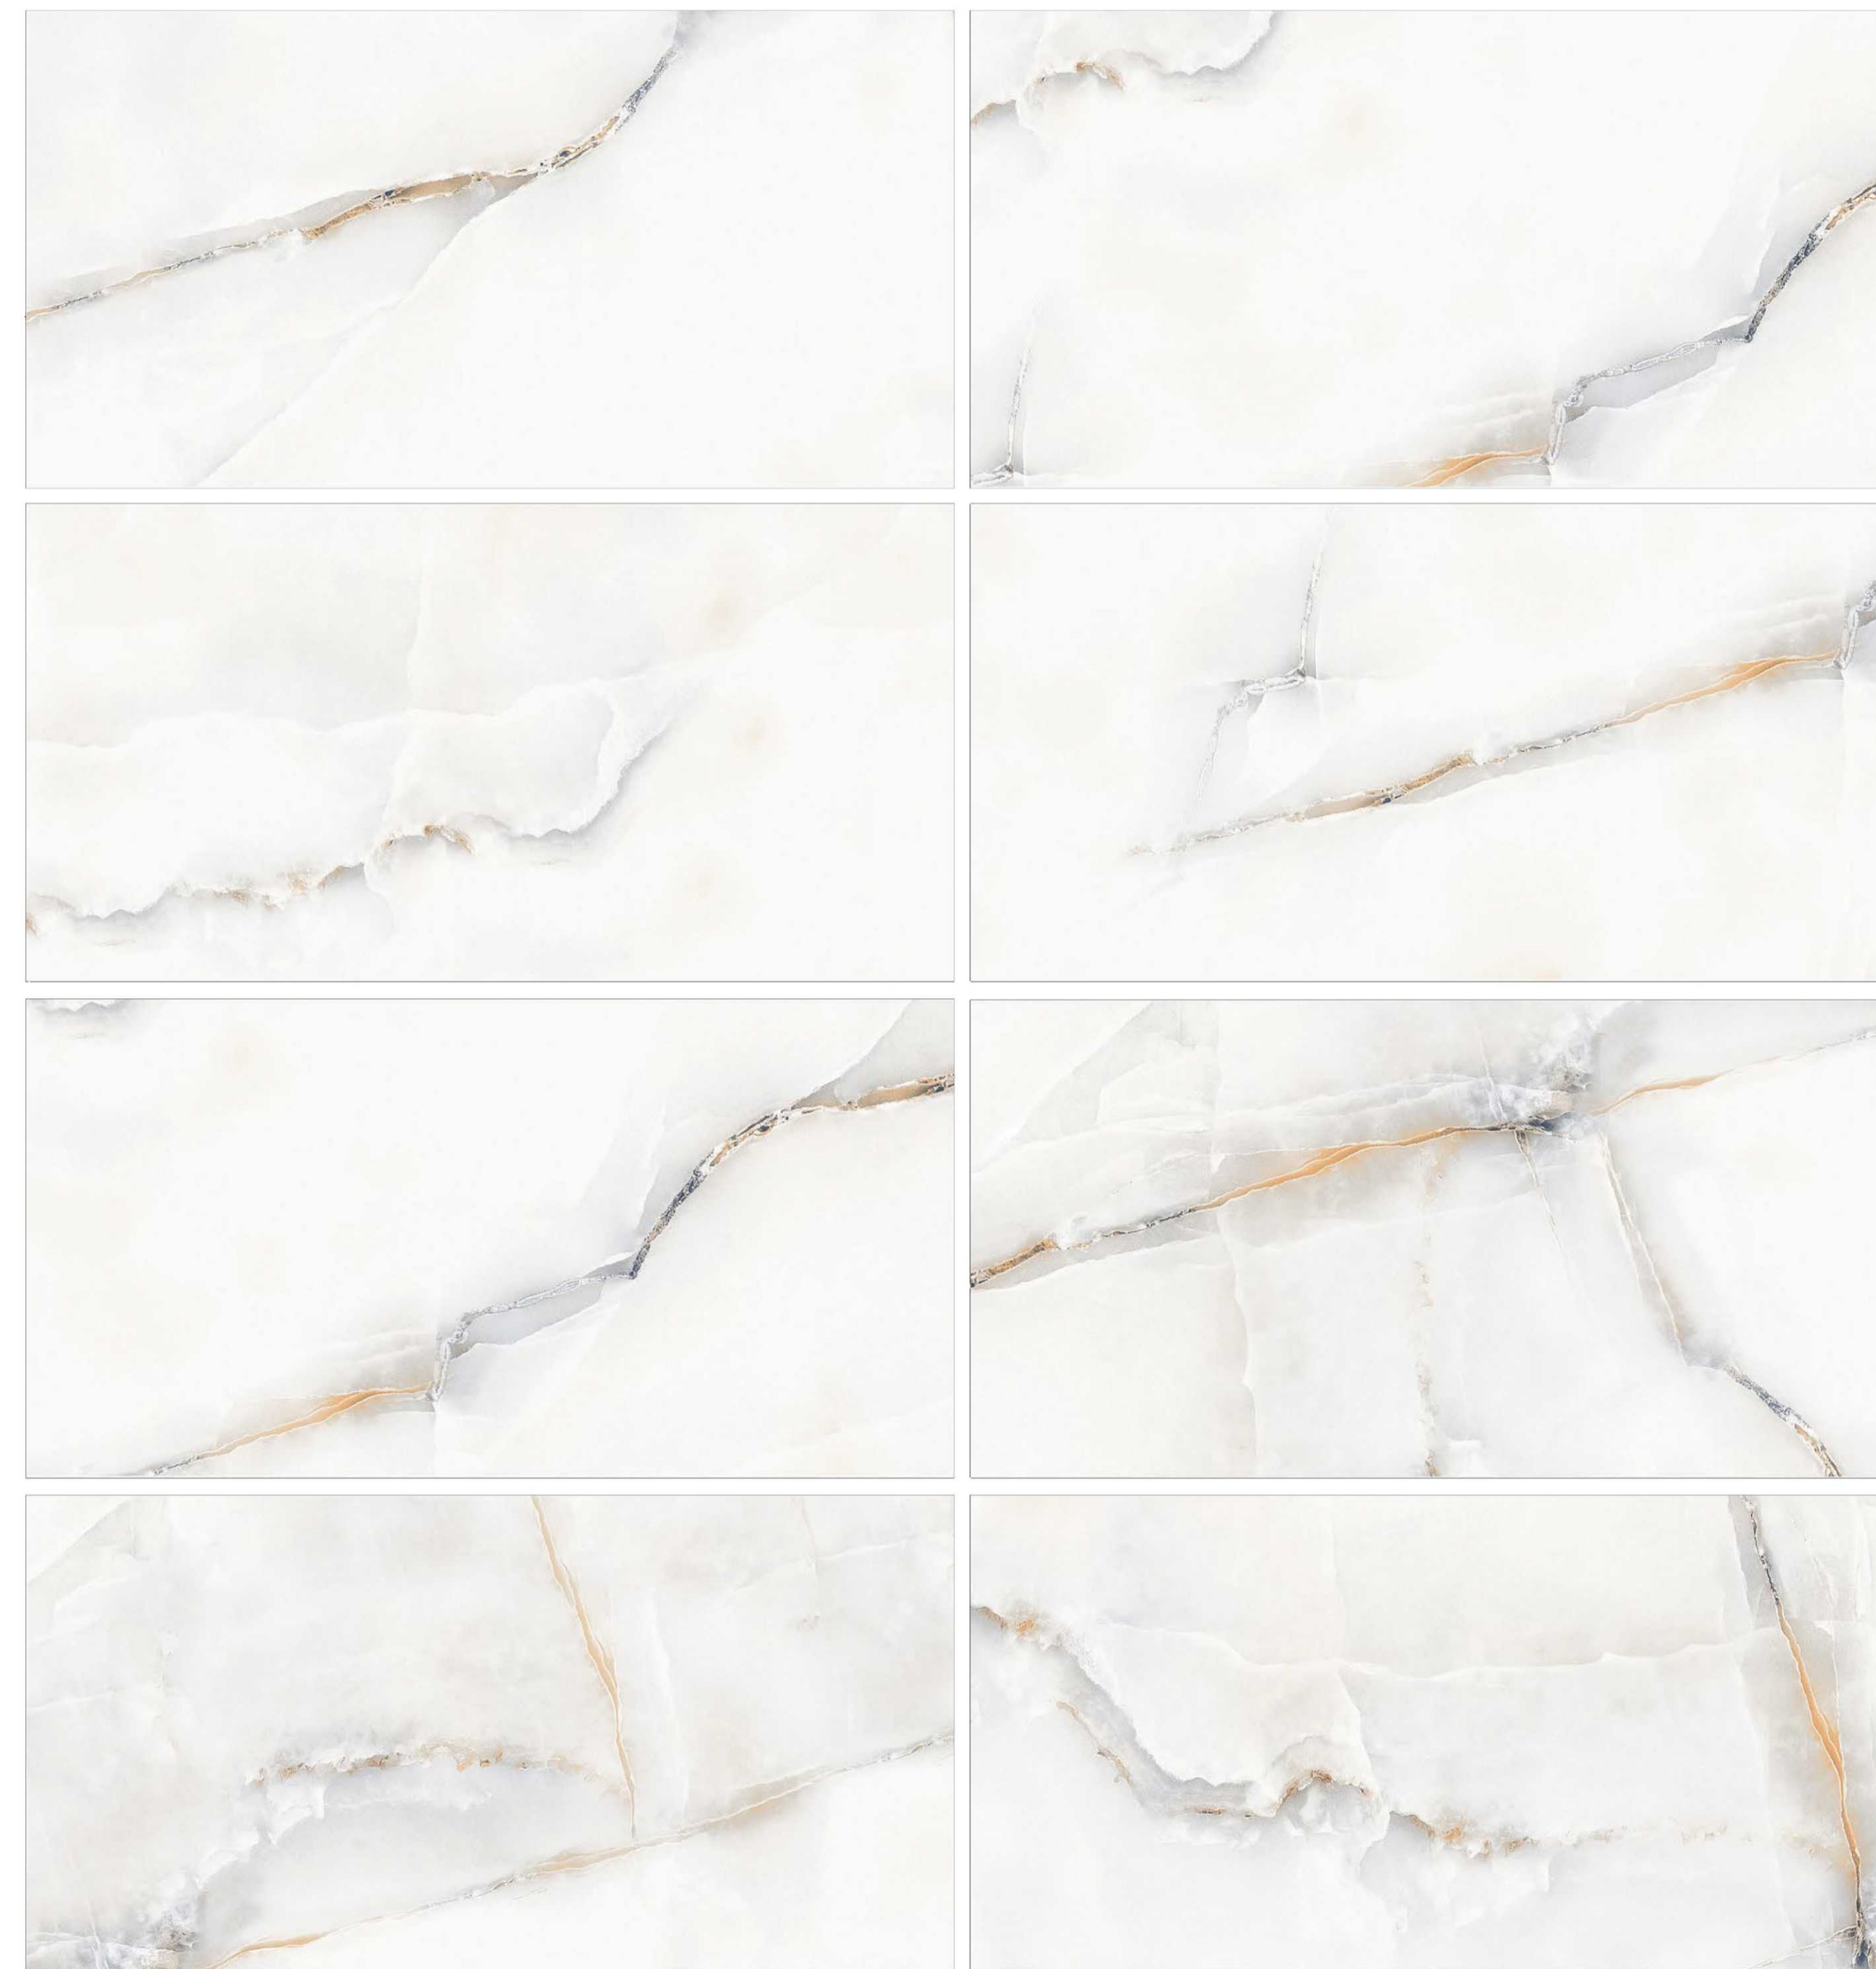

Use 3mm space

CLASSIC ONYX

Eco friendly

Digital printing +

High reflection glaze

Abrasion resistance

High quality super glaze

CLASSIC ONYX