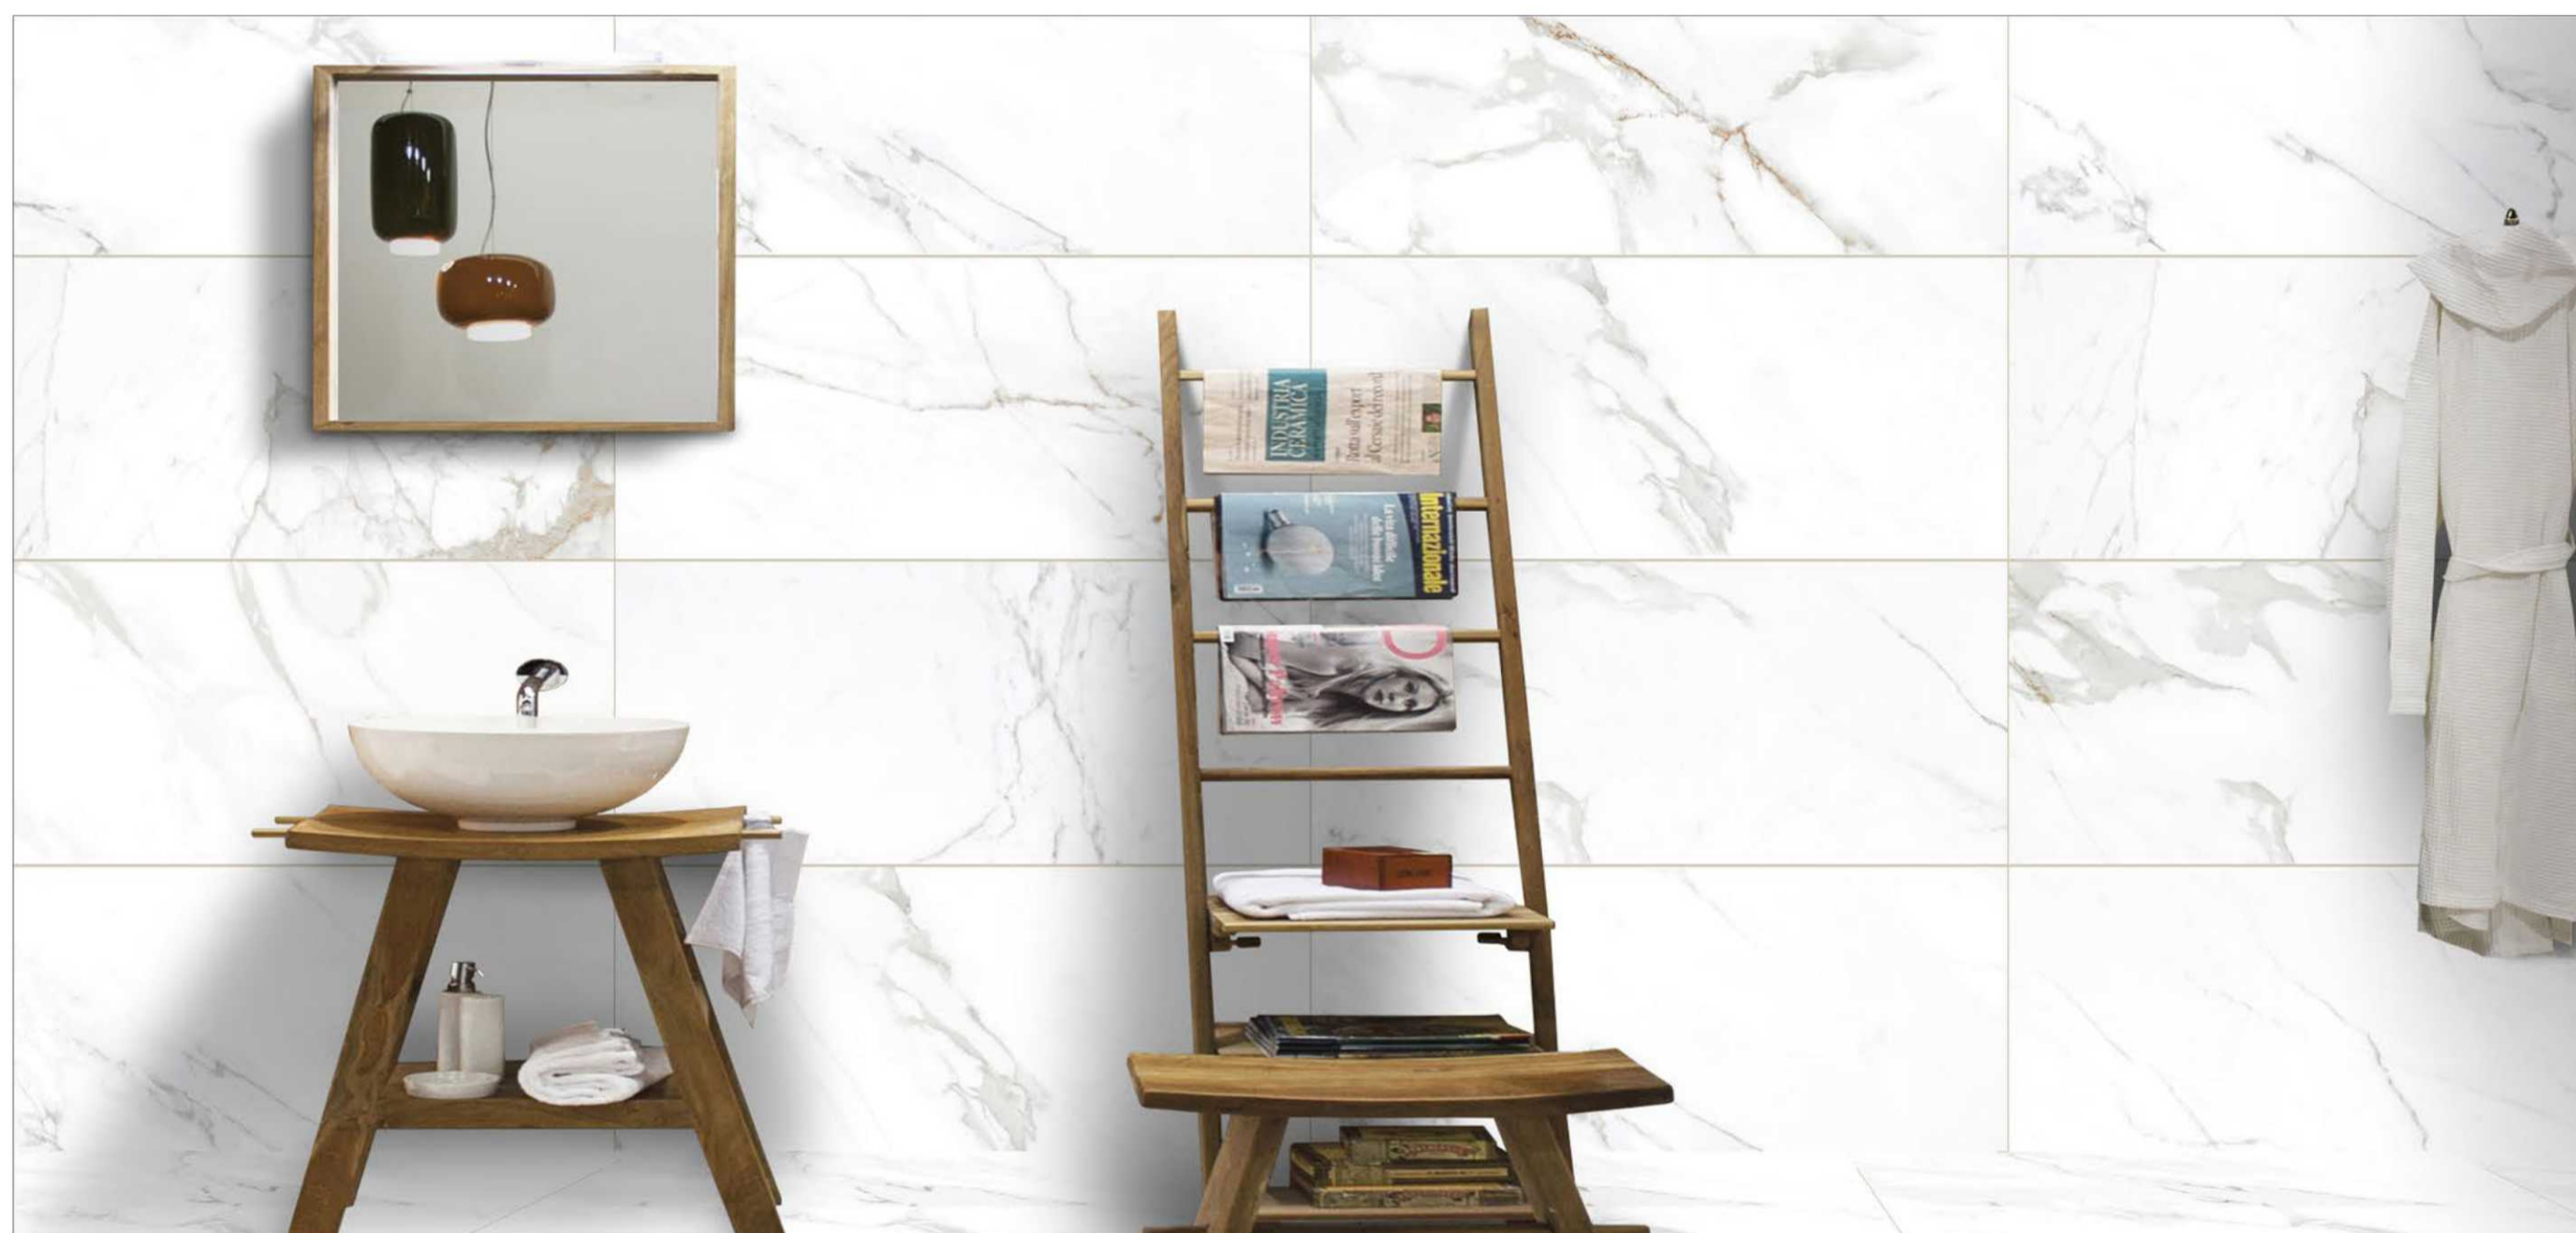

POLISHED

Random
aleatorio

Wall / floor tiles
pavimenti / rivestimenti

Use 3mm space

HIMALAYA CARRARA

Eco friendly

Digital printing +

High reflection glaze

Abrasion resistance

High quality super glaze

HIMALAYA CARRARA