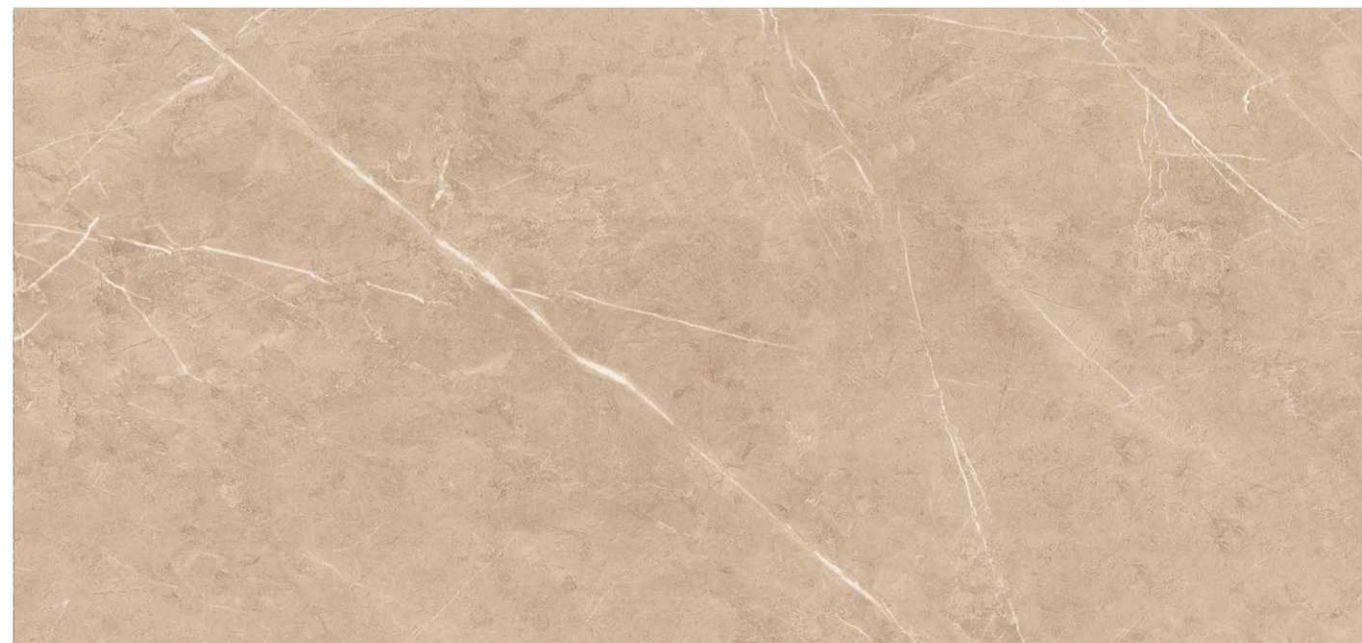

ALMATY BROWN

300X600MM PORCELAIN TILES