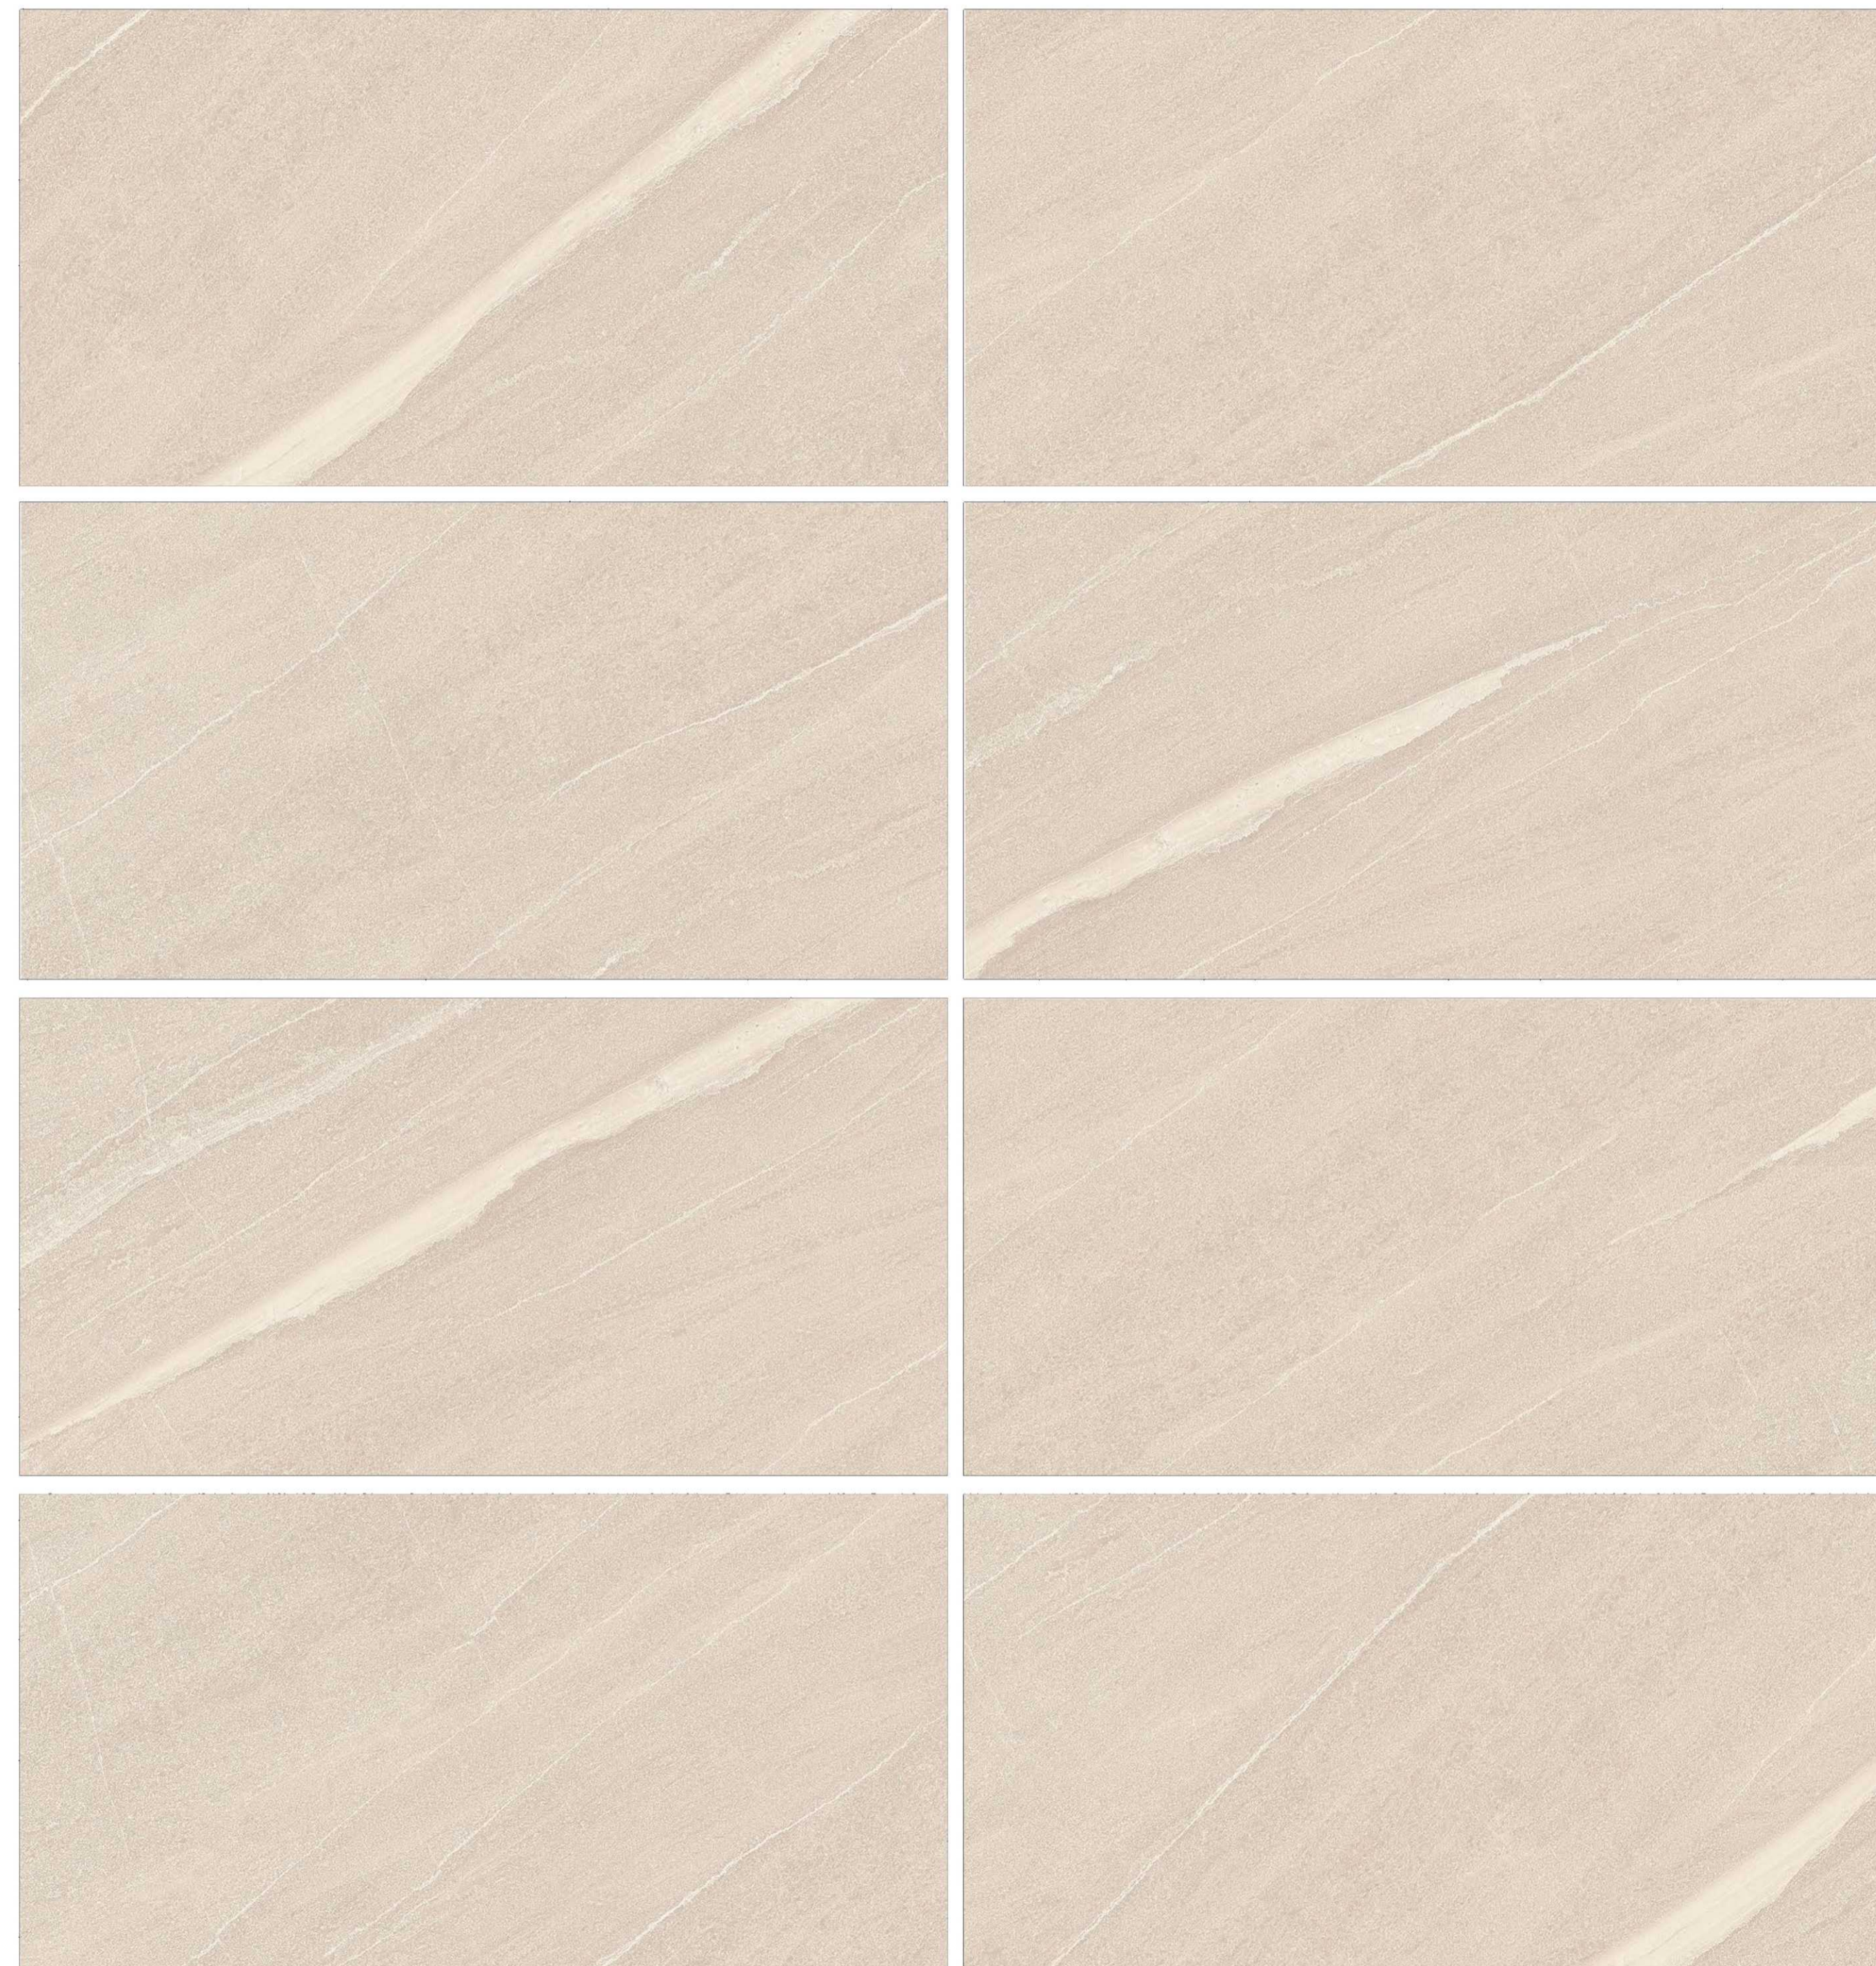

ROYAL SAND GREY

ROYAL SAND BROWN

ROYAL SAND BROWN

300X600MM PORCELAIN TILES

POLISHED

Random  
*aleatorio*

Wall / floor tiles  
*pavimenti / rivestimenti*

Use 3mm space