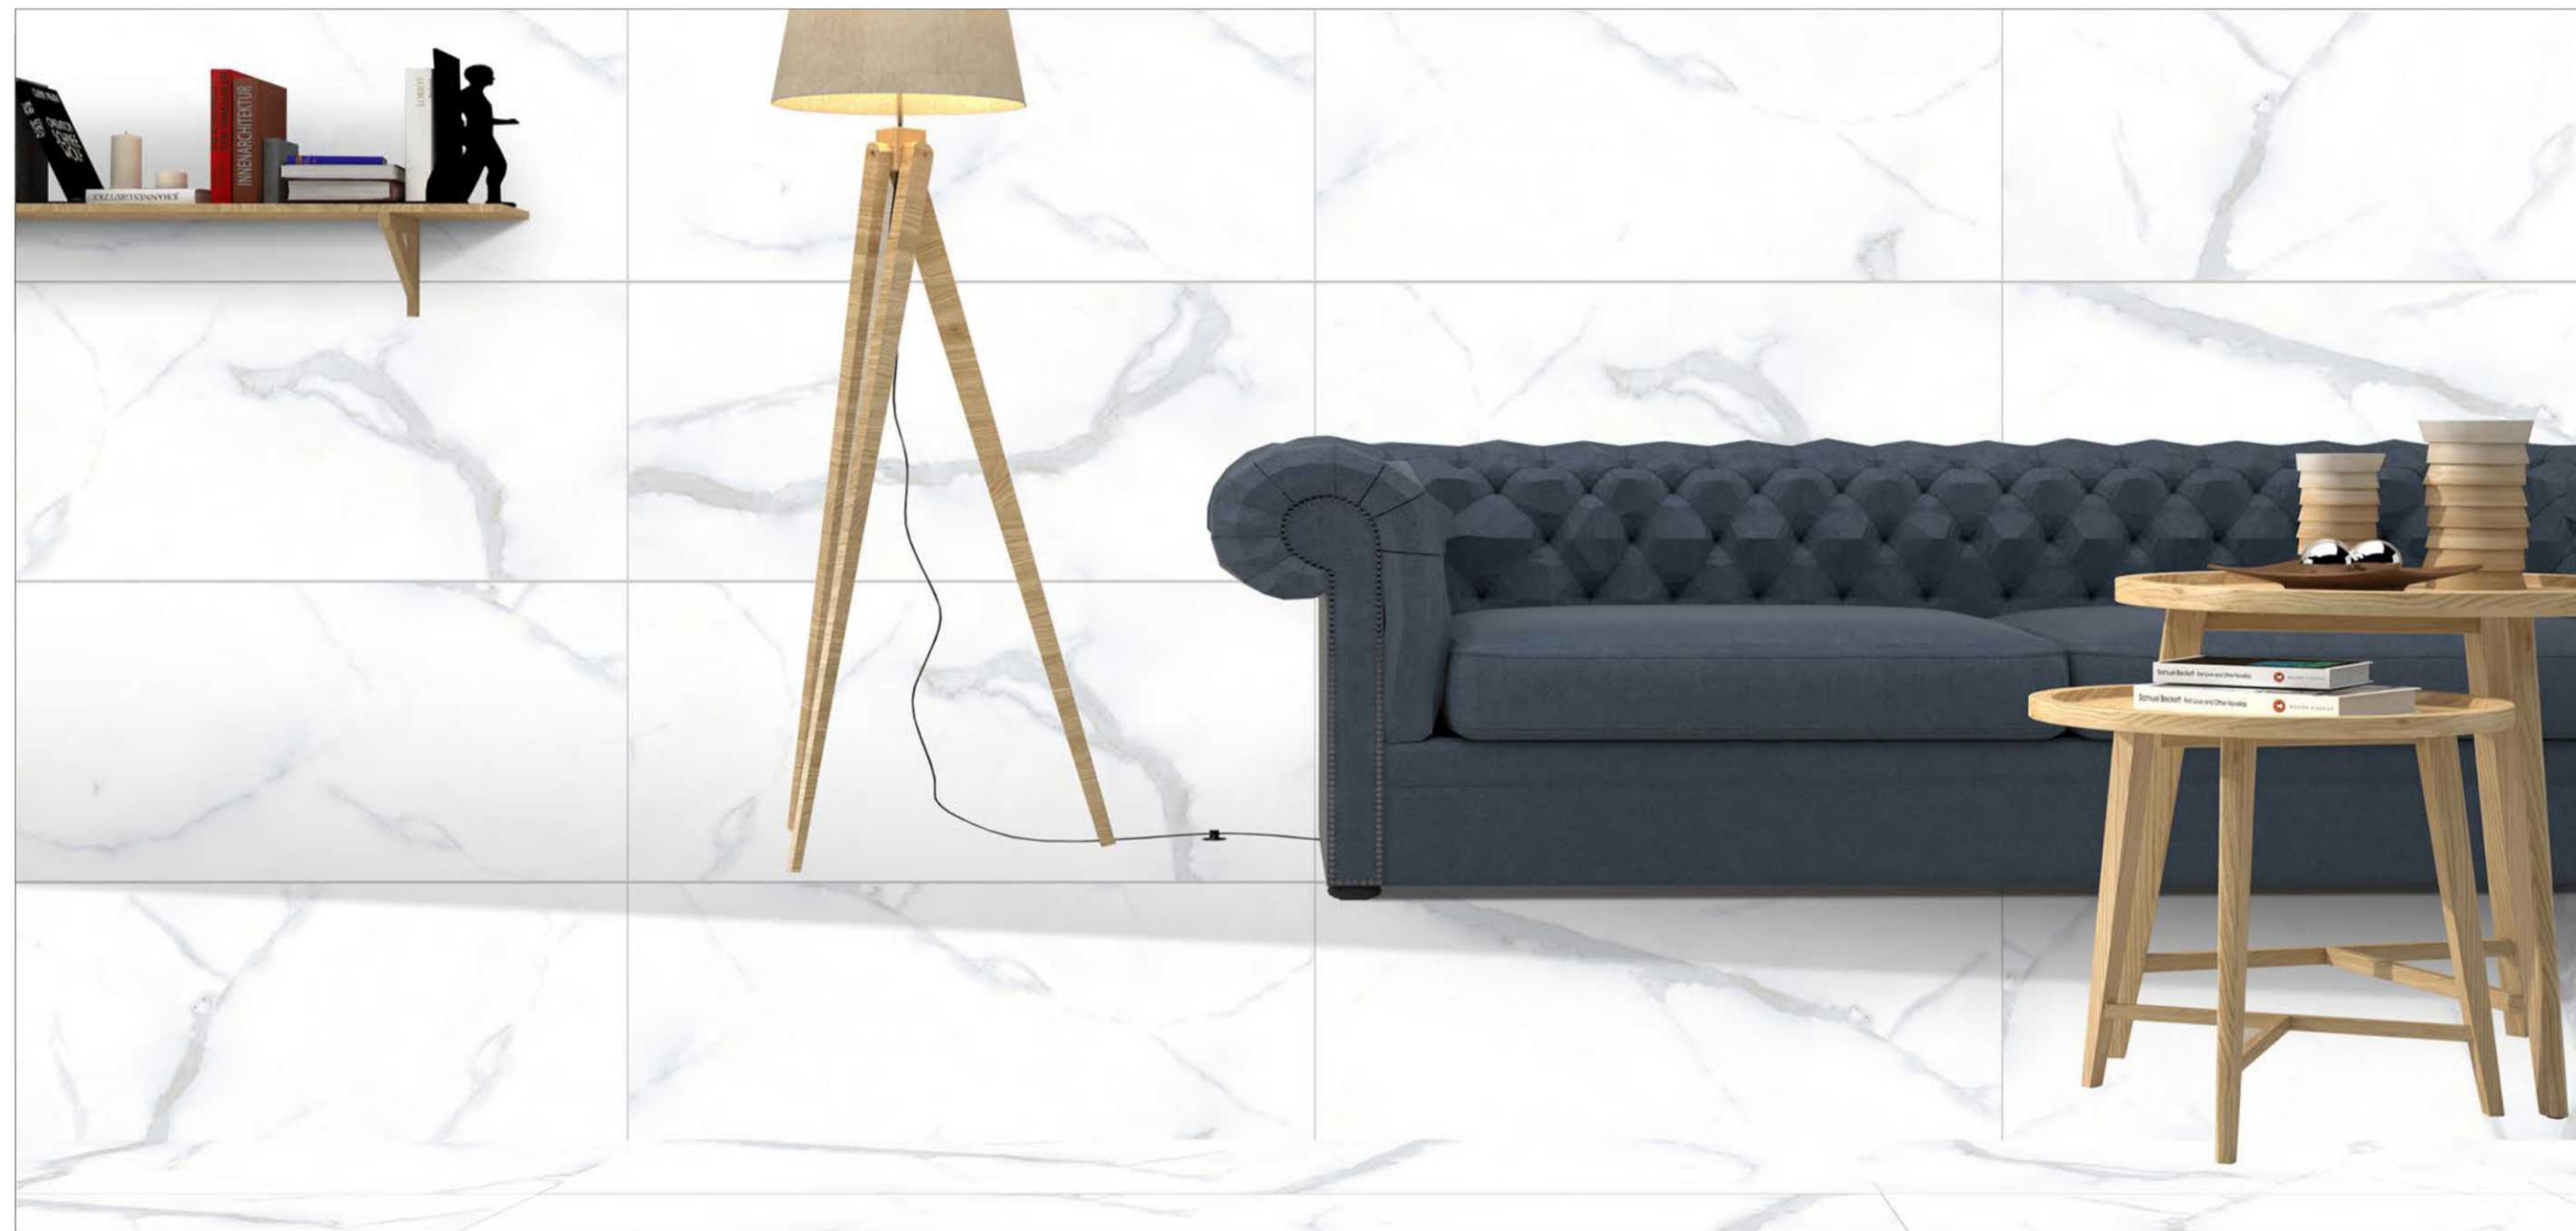

POLISHED

Random
aleatorio

Wall / floor tiles
pavimenti / rivestimenti

Use 3mm space

CAVA BLANCO

Eco friendly

Digital printing +

High reflection glaze

Abrasion resistance

High quality super glaze