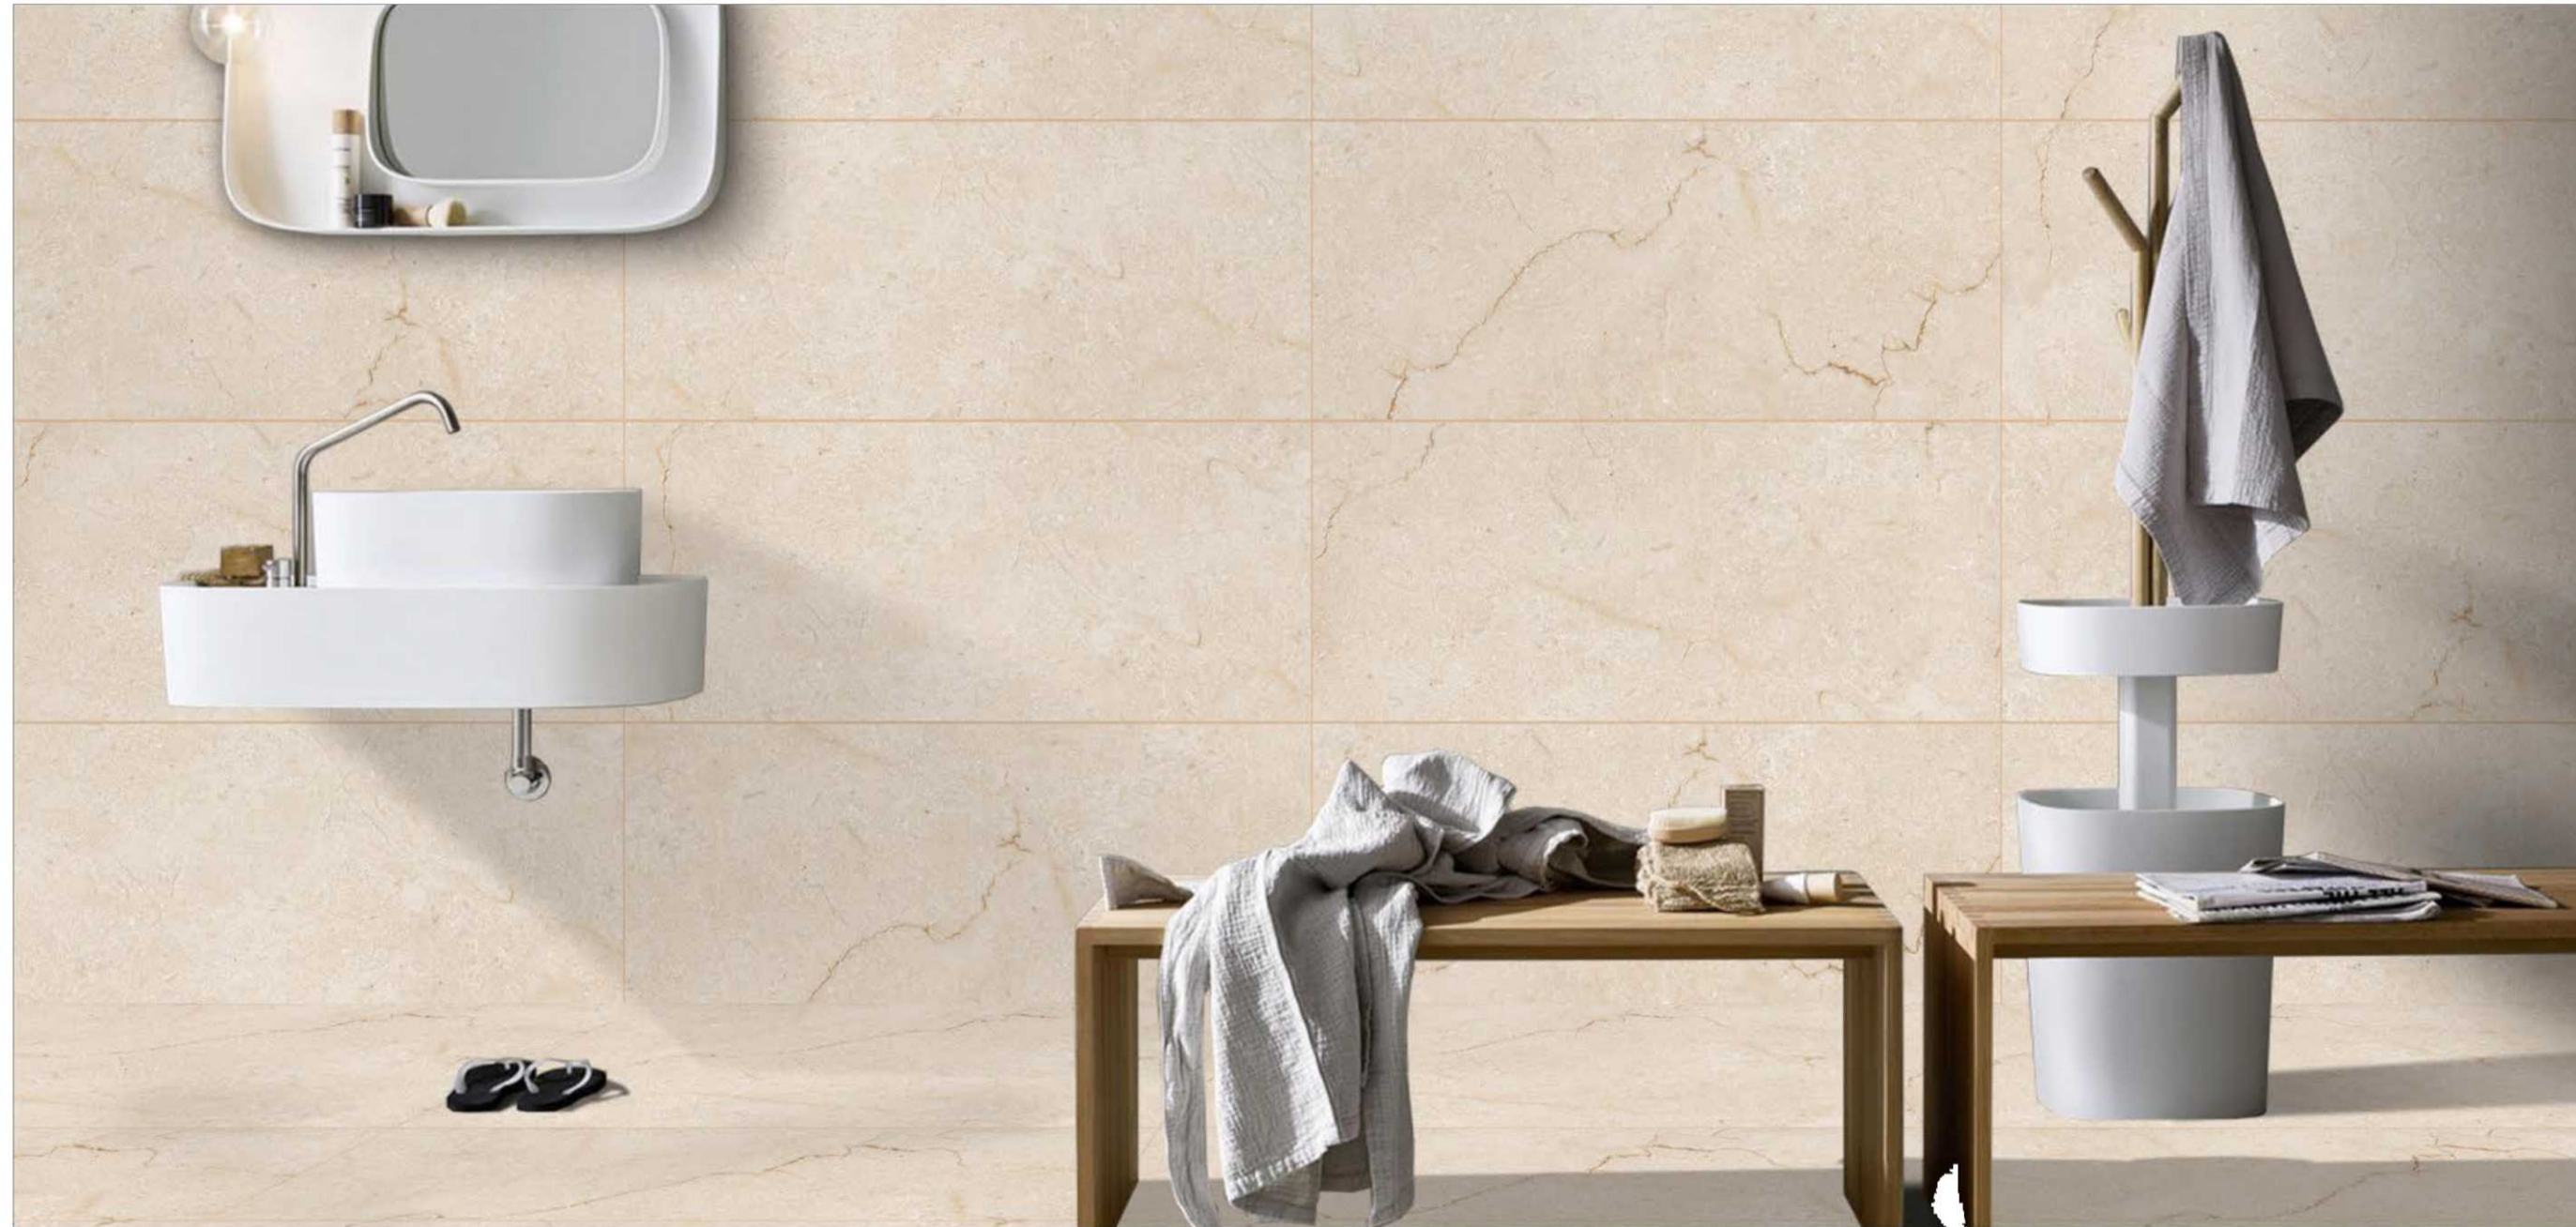

300X600MM PORCELAIN TILES

POLISHED

Random  
aleatorio

Wall / floor tiles  
pavimenti / rivestimenti

Use 3mm space

MARFIL BEIGE

Eco friendly

Digital printing +