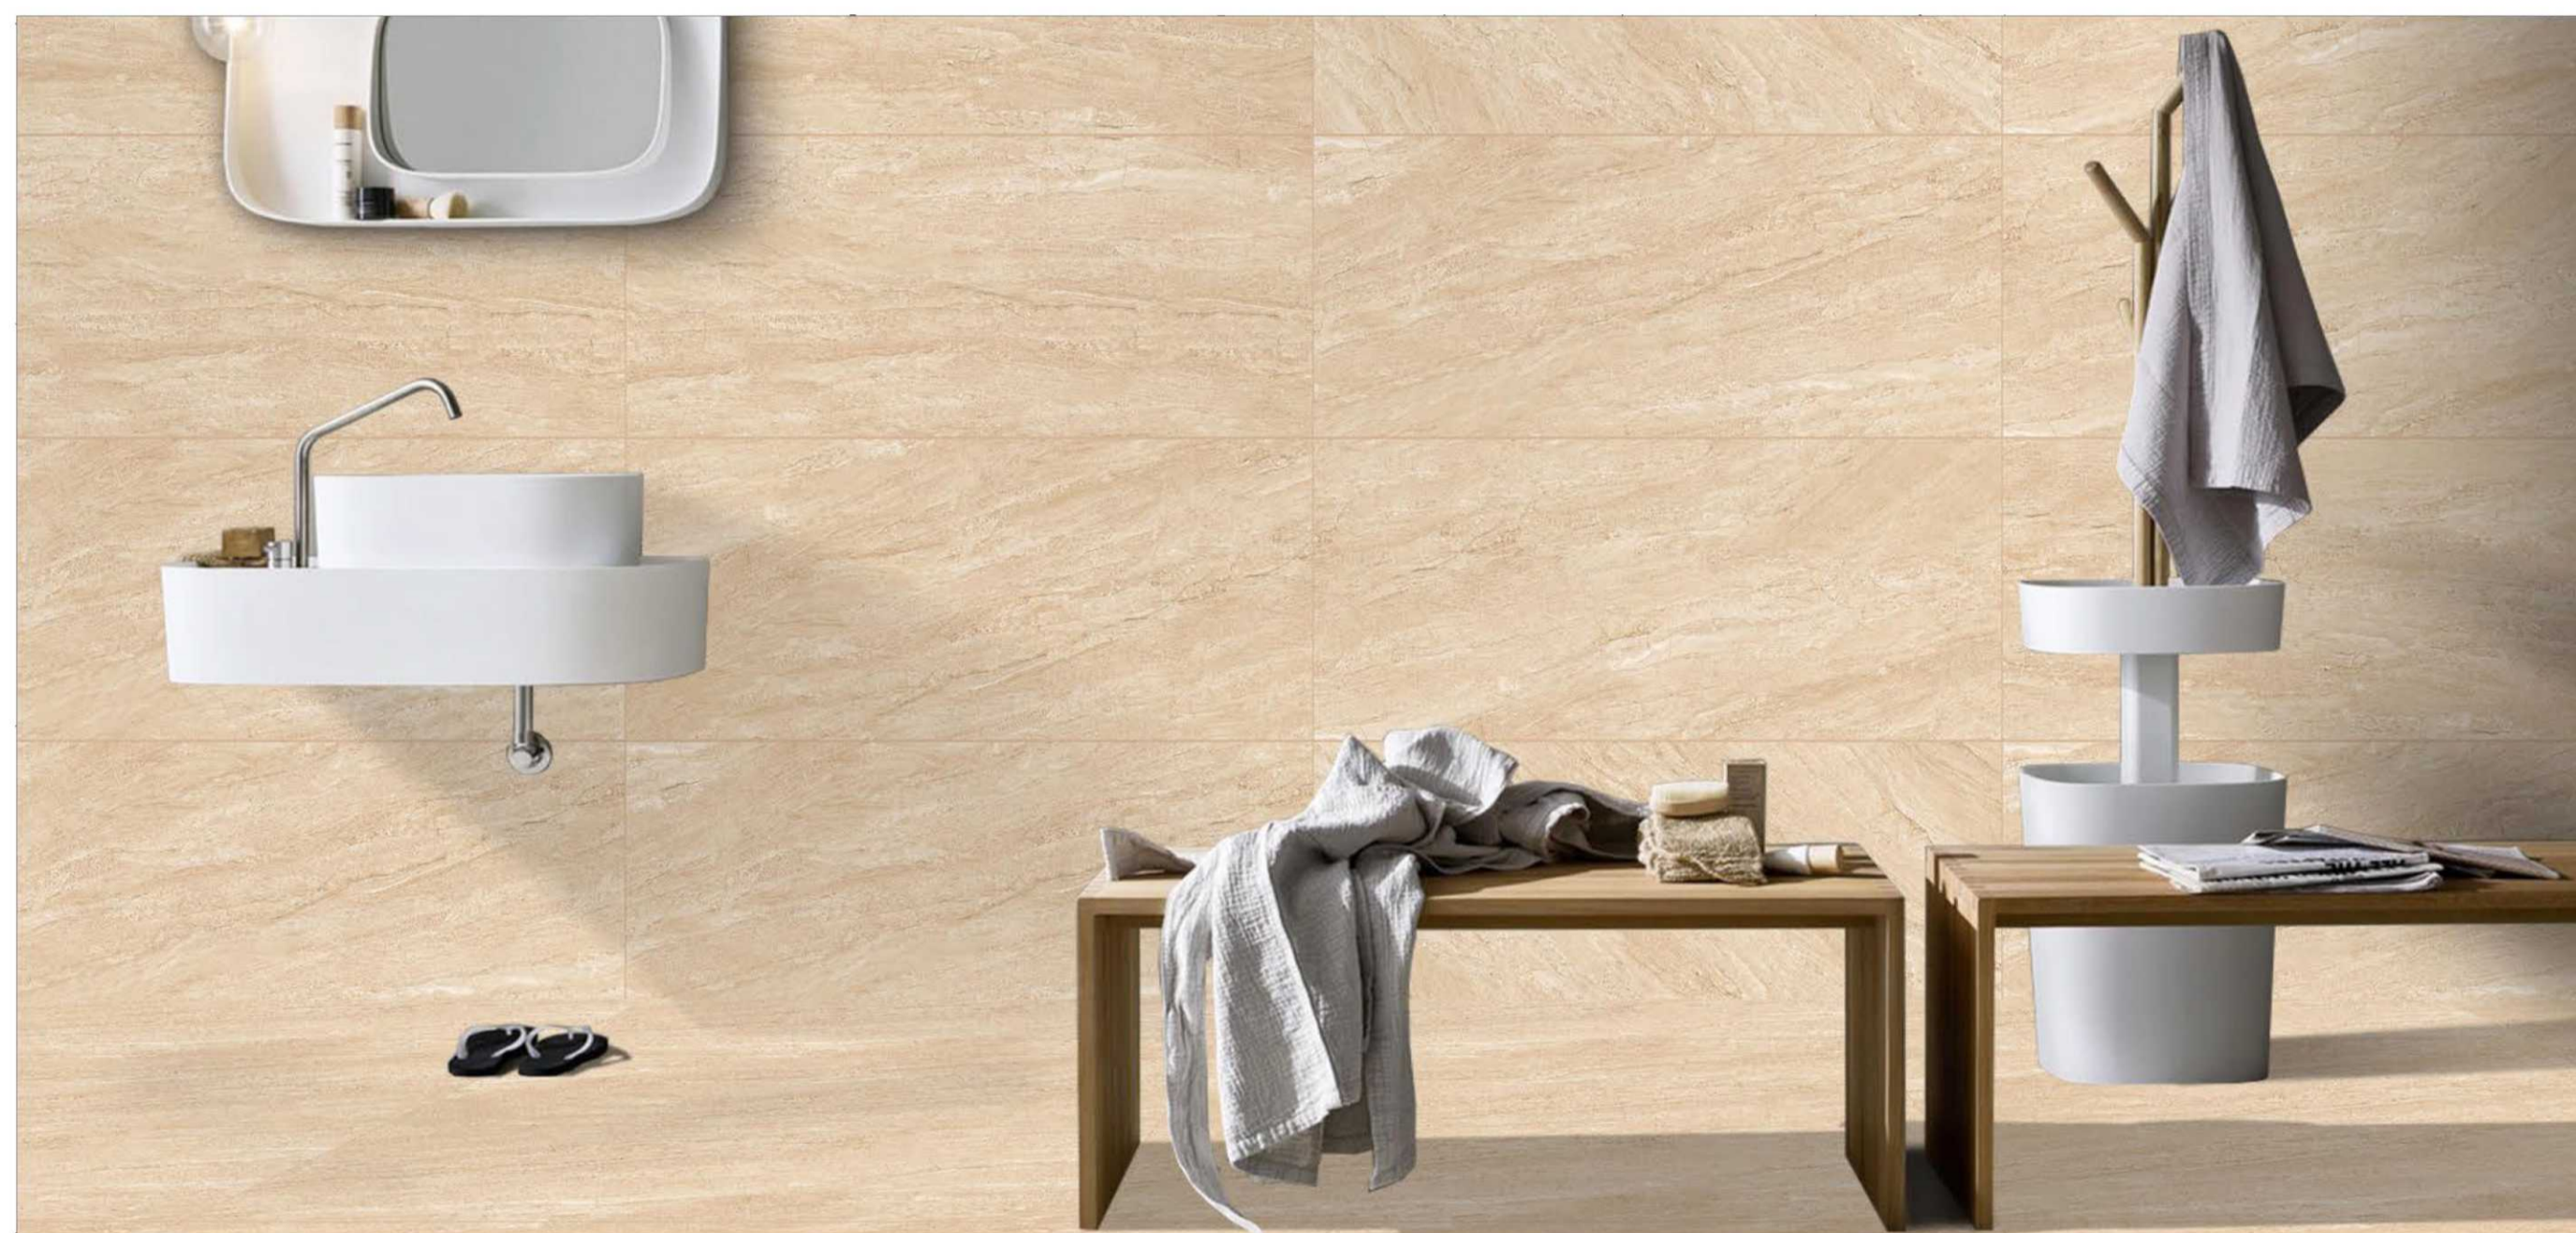

POLISHED

Random
aleatorio

Wall / floor tiles
pavimenti / rivestimenti

Use 3mm space