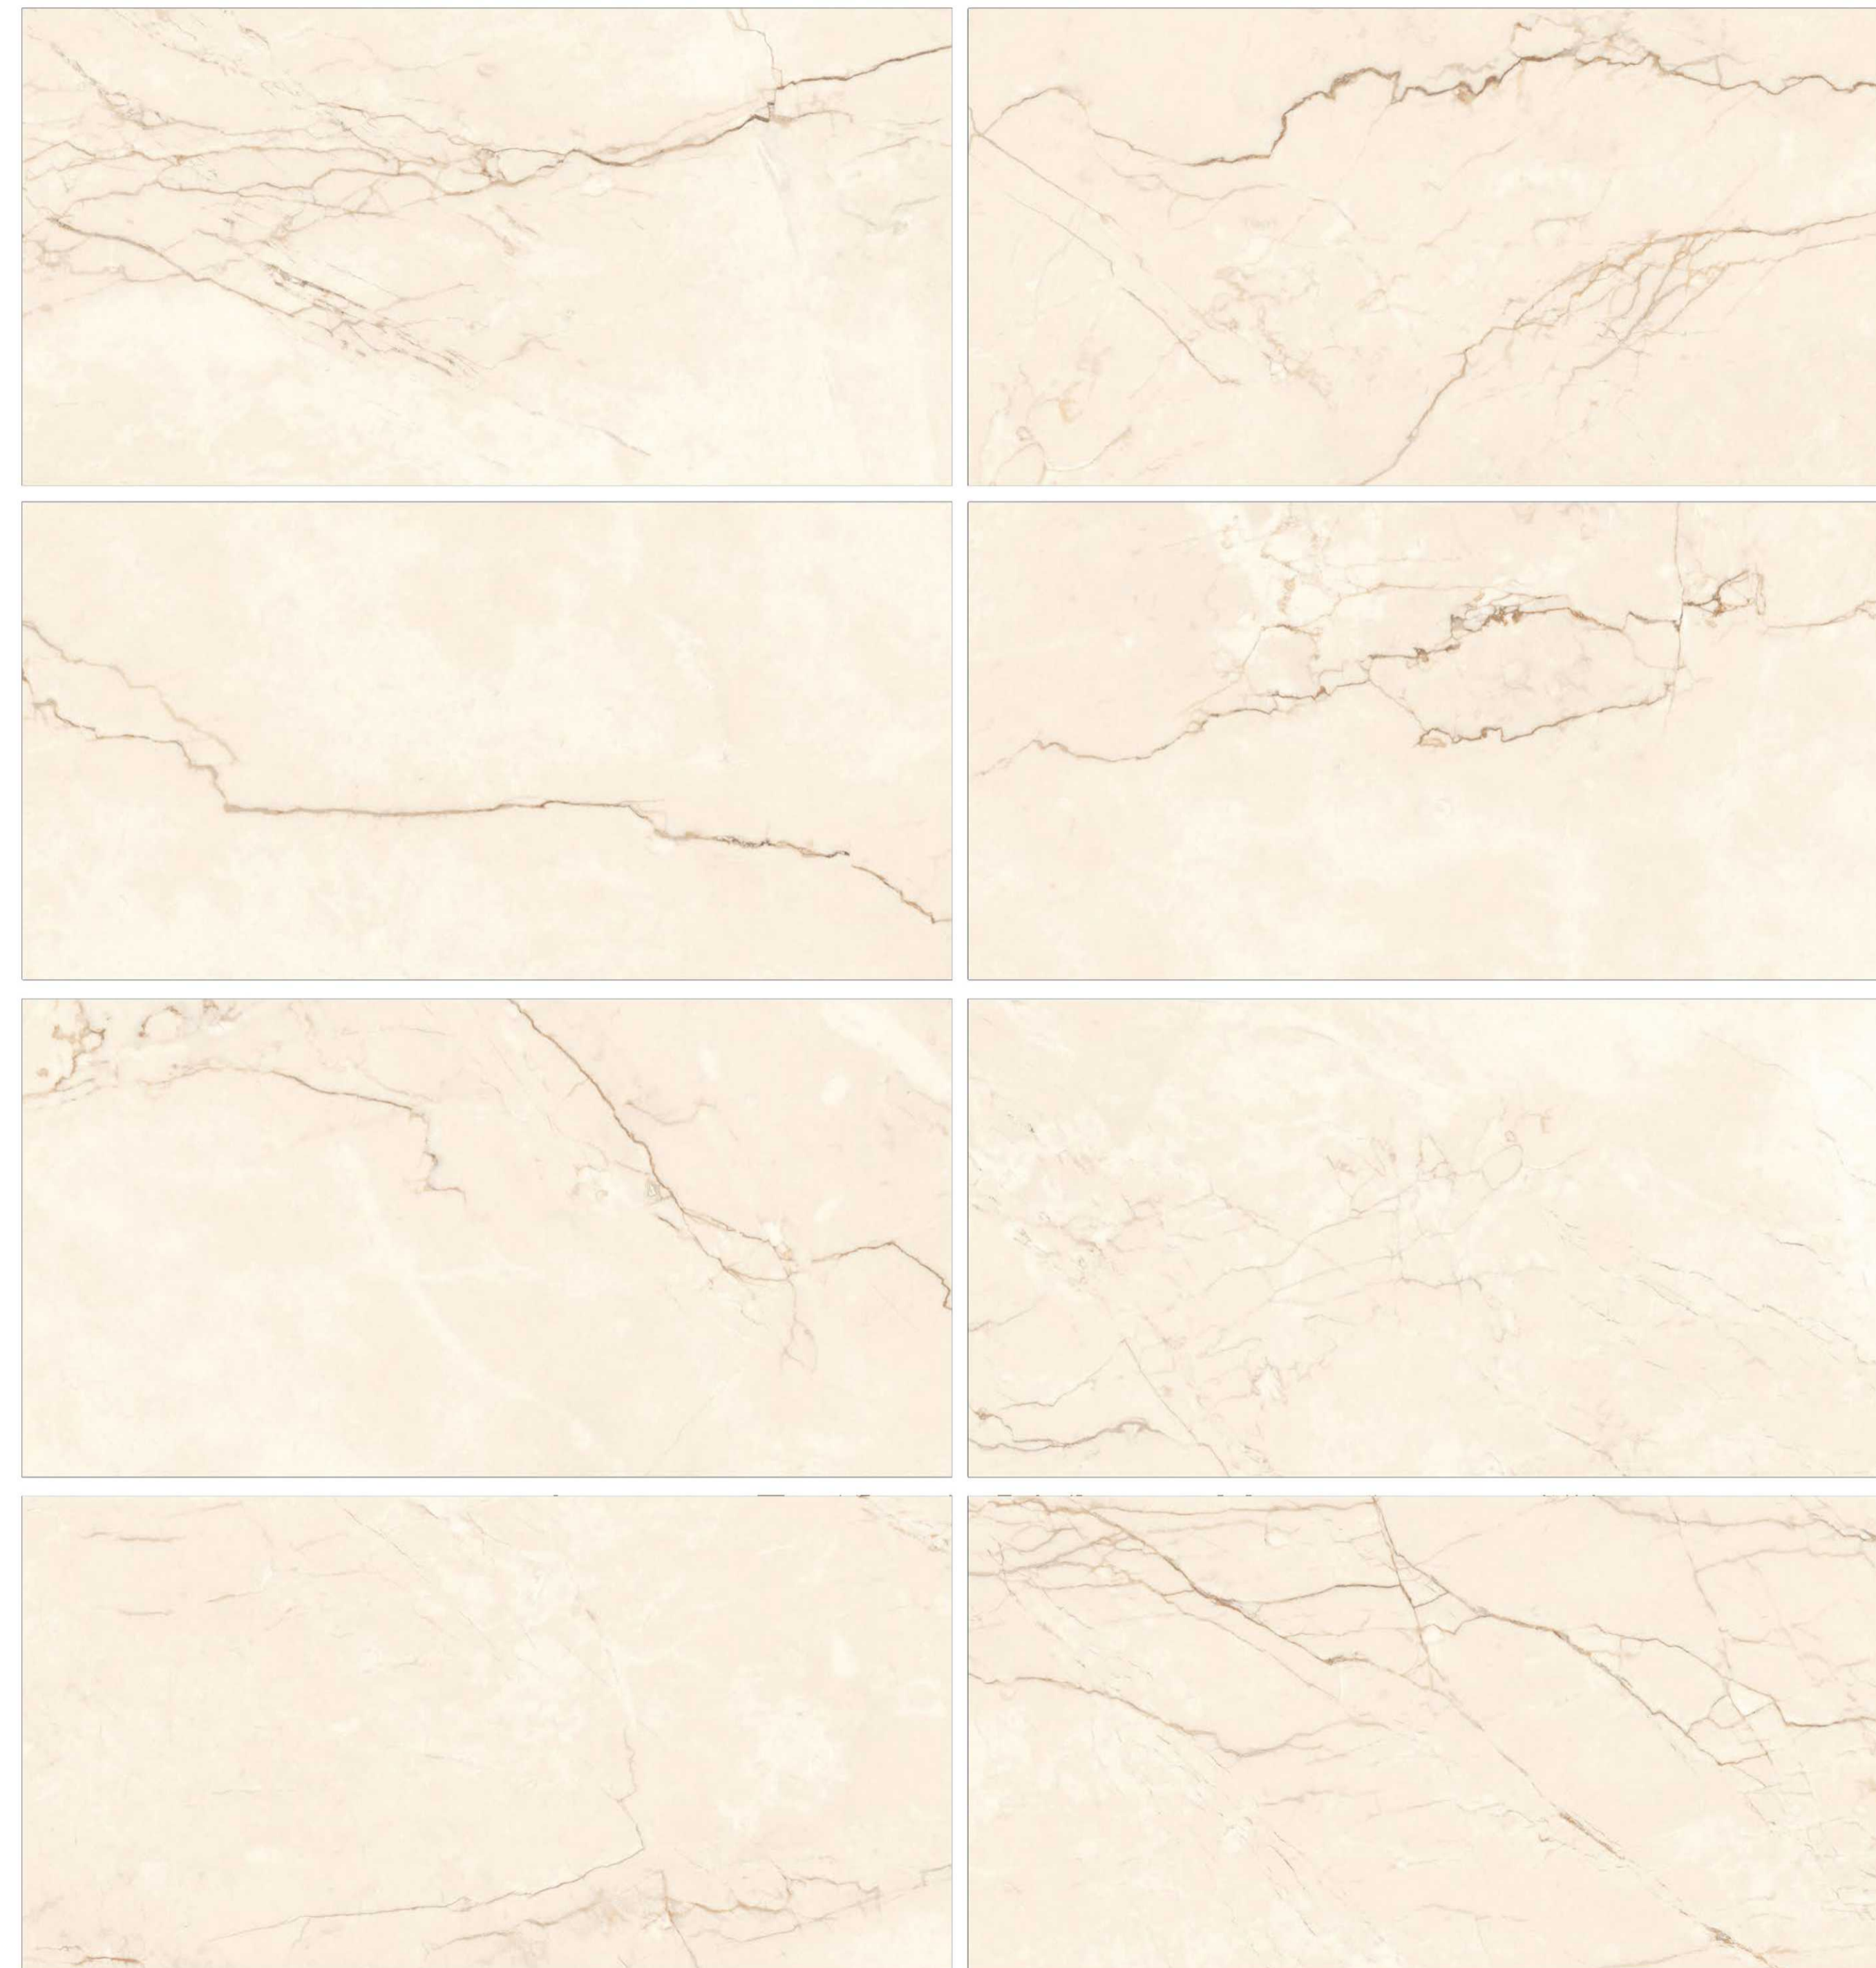

IRIS TAUPE

300X600MM PORCELAIN TILES