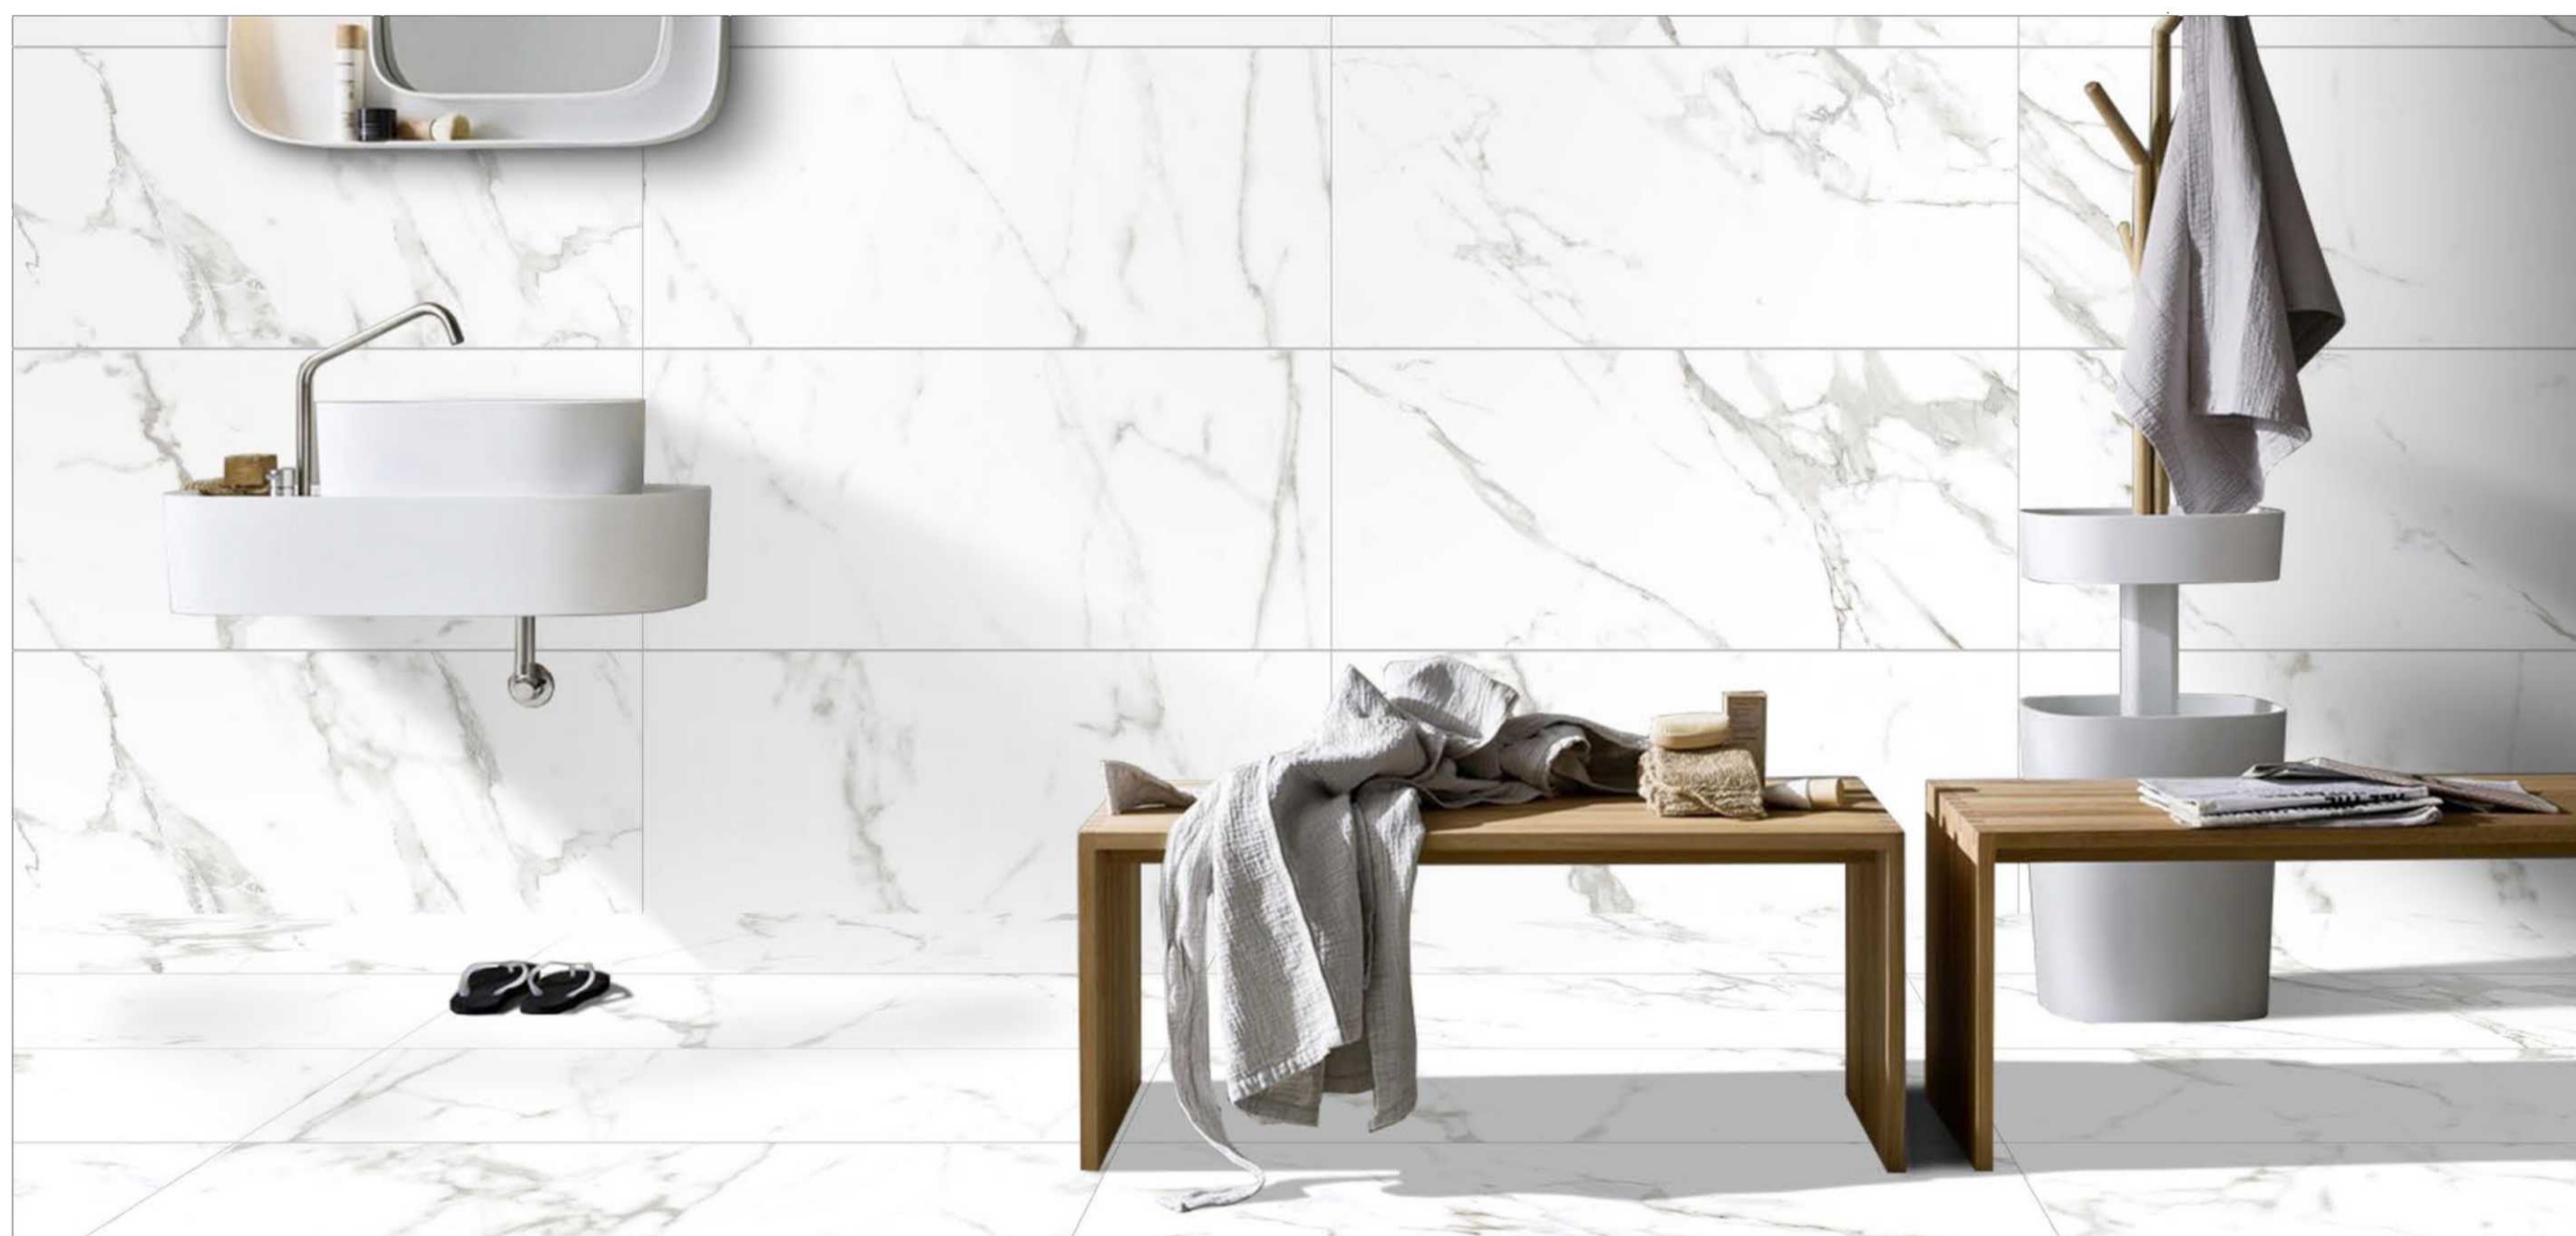

Random
aleatorio

Wall / floor tiles
pavimenti / rivestimenti

Use 3mm space

GLOBAL STATUARIO

Eco friendly

Digital printing +

High reflection glaze

Abrasion resistance

High quality super glaze