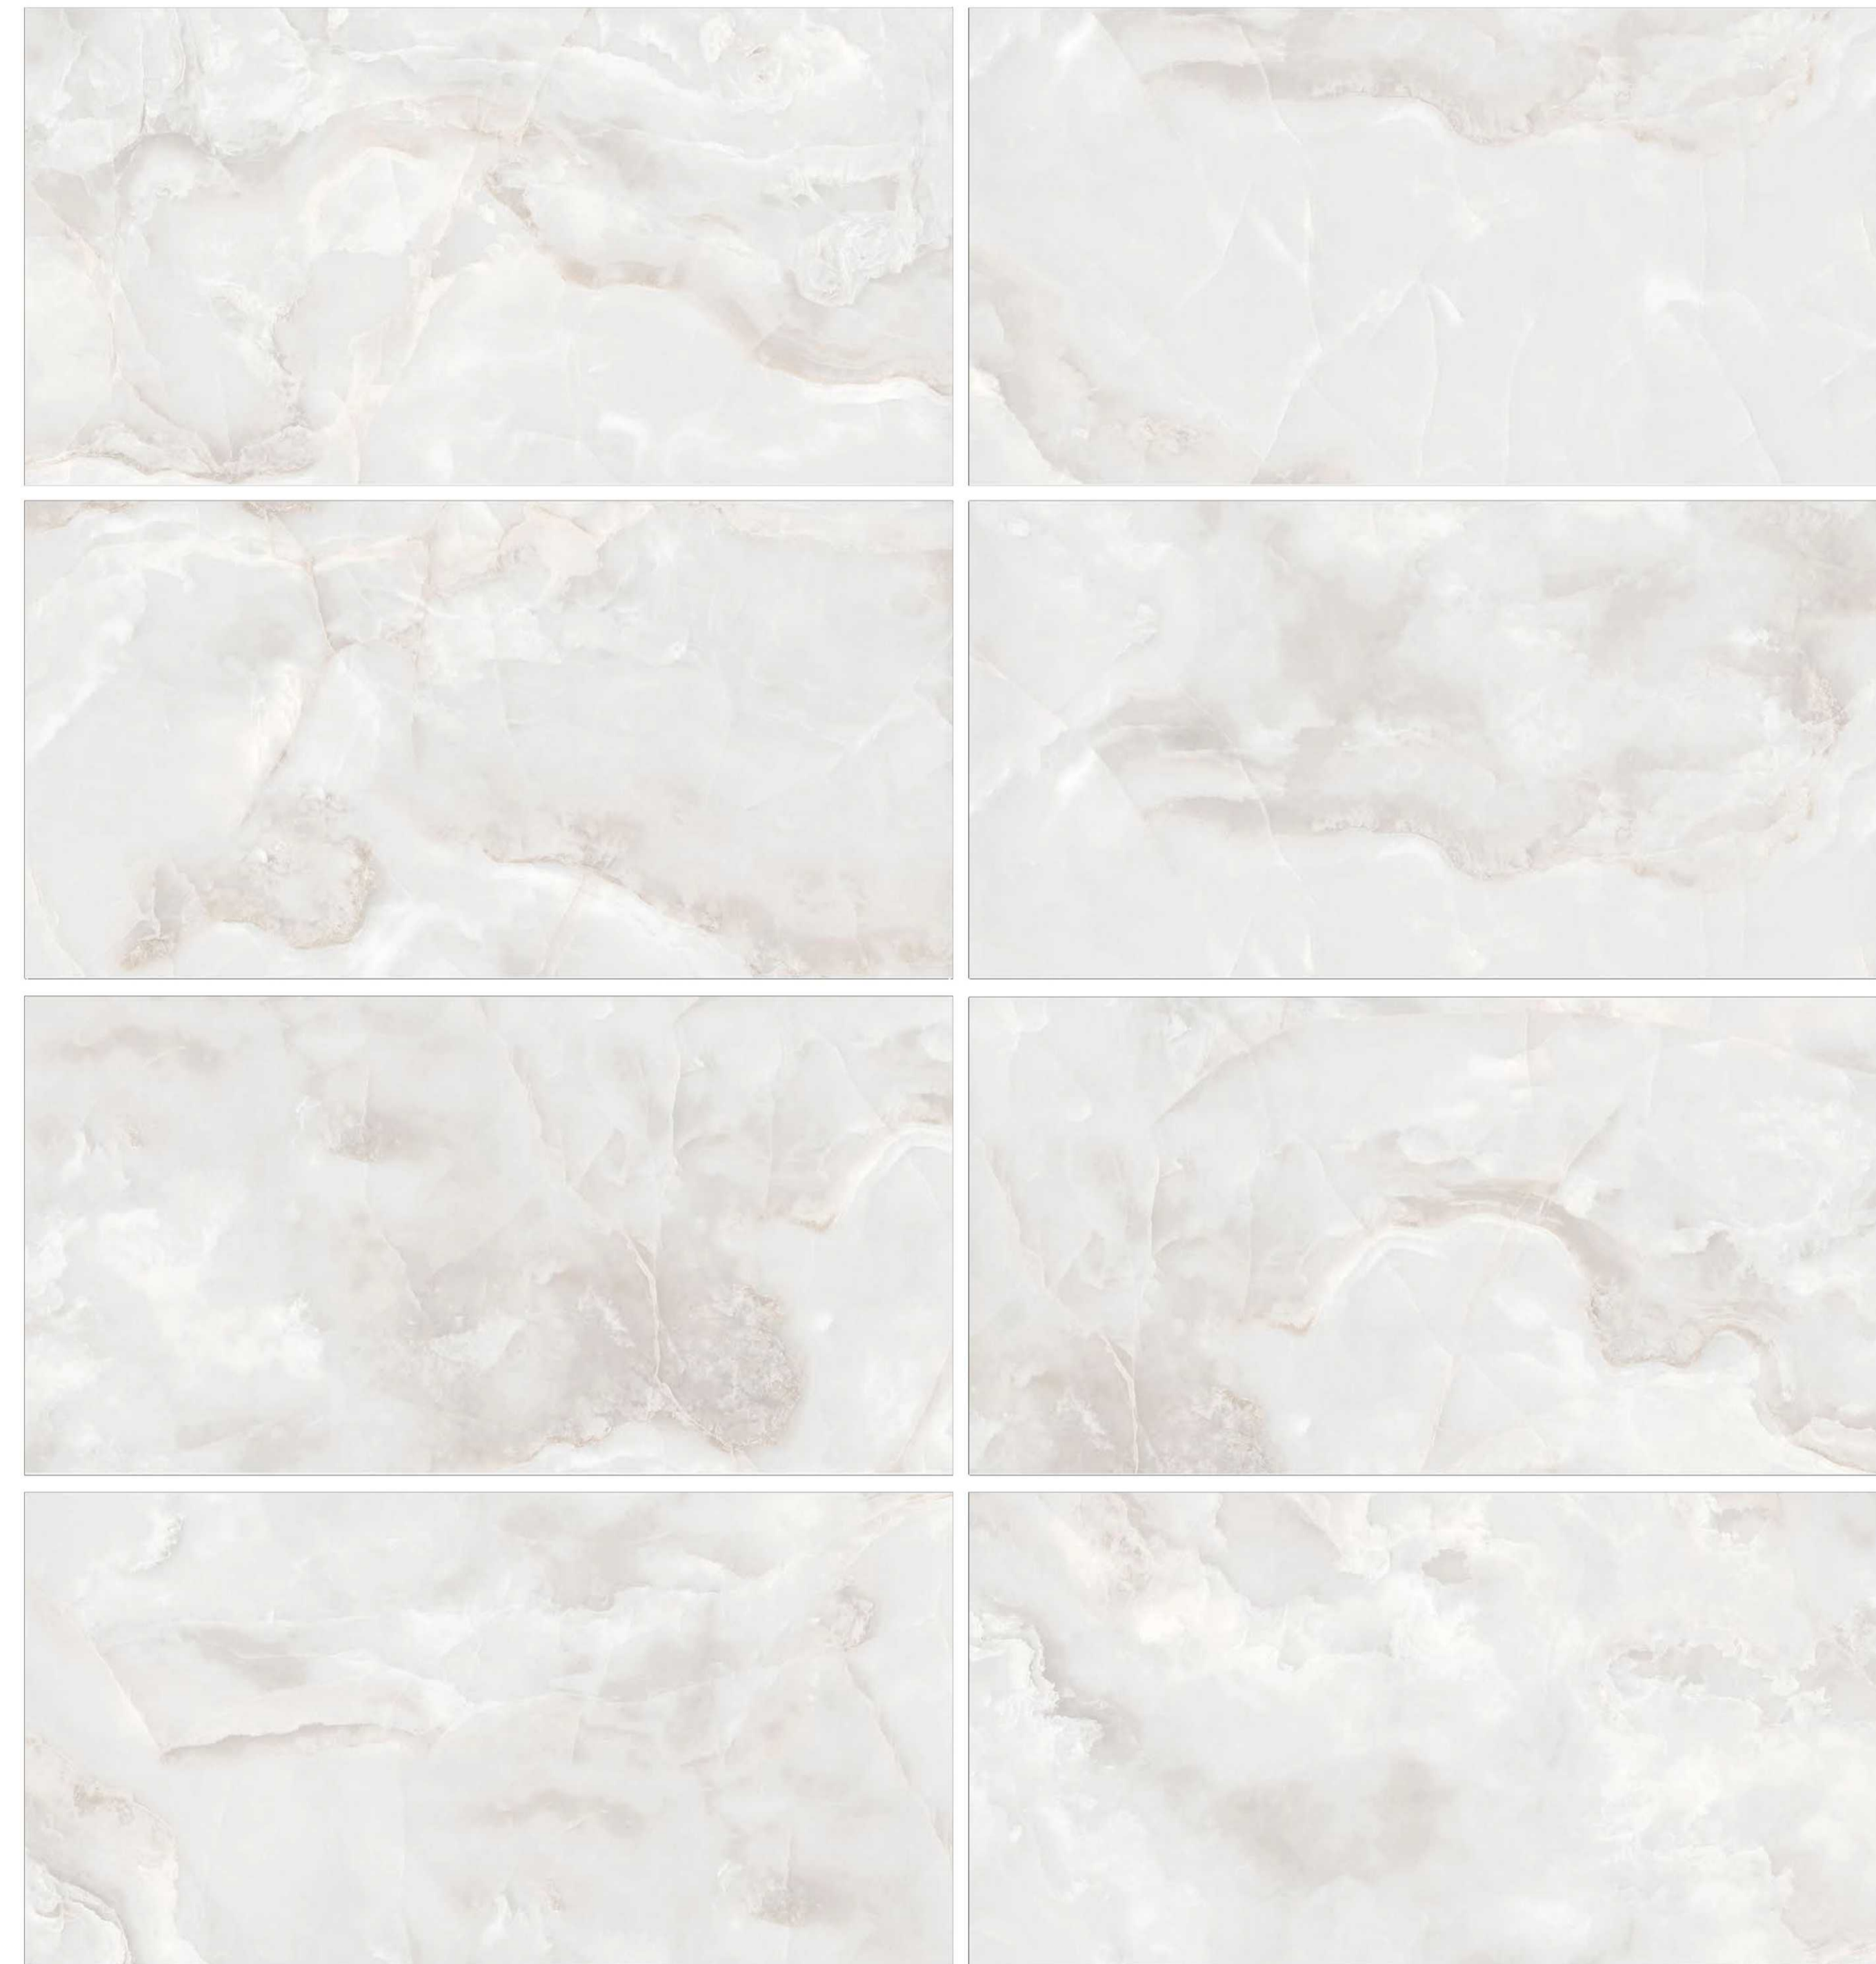

High reflection glaze

Abrasion resistance

High quality super glaze

CLOUD ONYX ASH

300X600MM PORCELAIN TILES

POLISHED

Random  
*aleatorio*

Wall / floor tiles  
*pavimenti / rivestimenti*