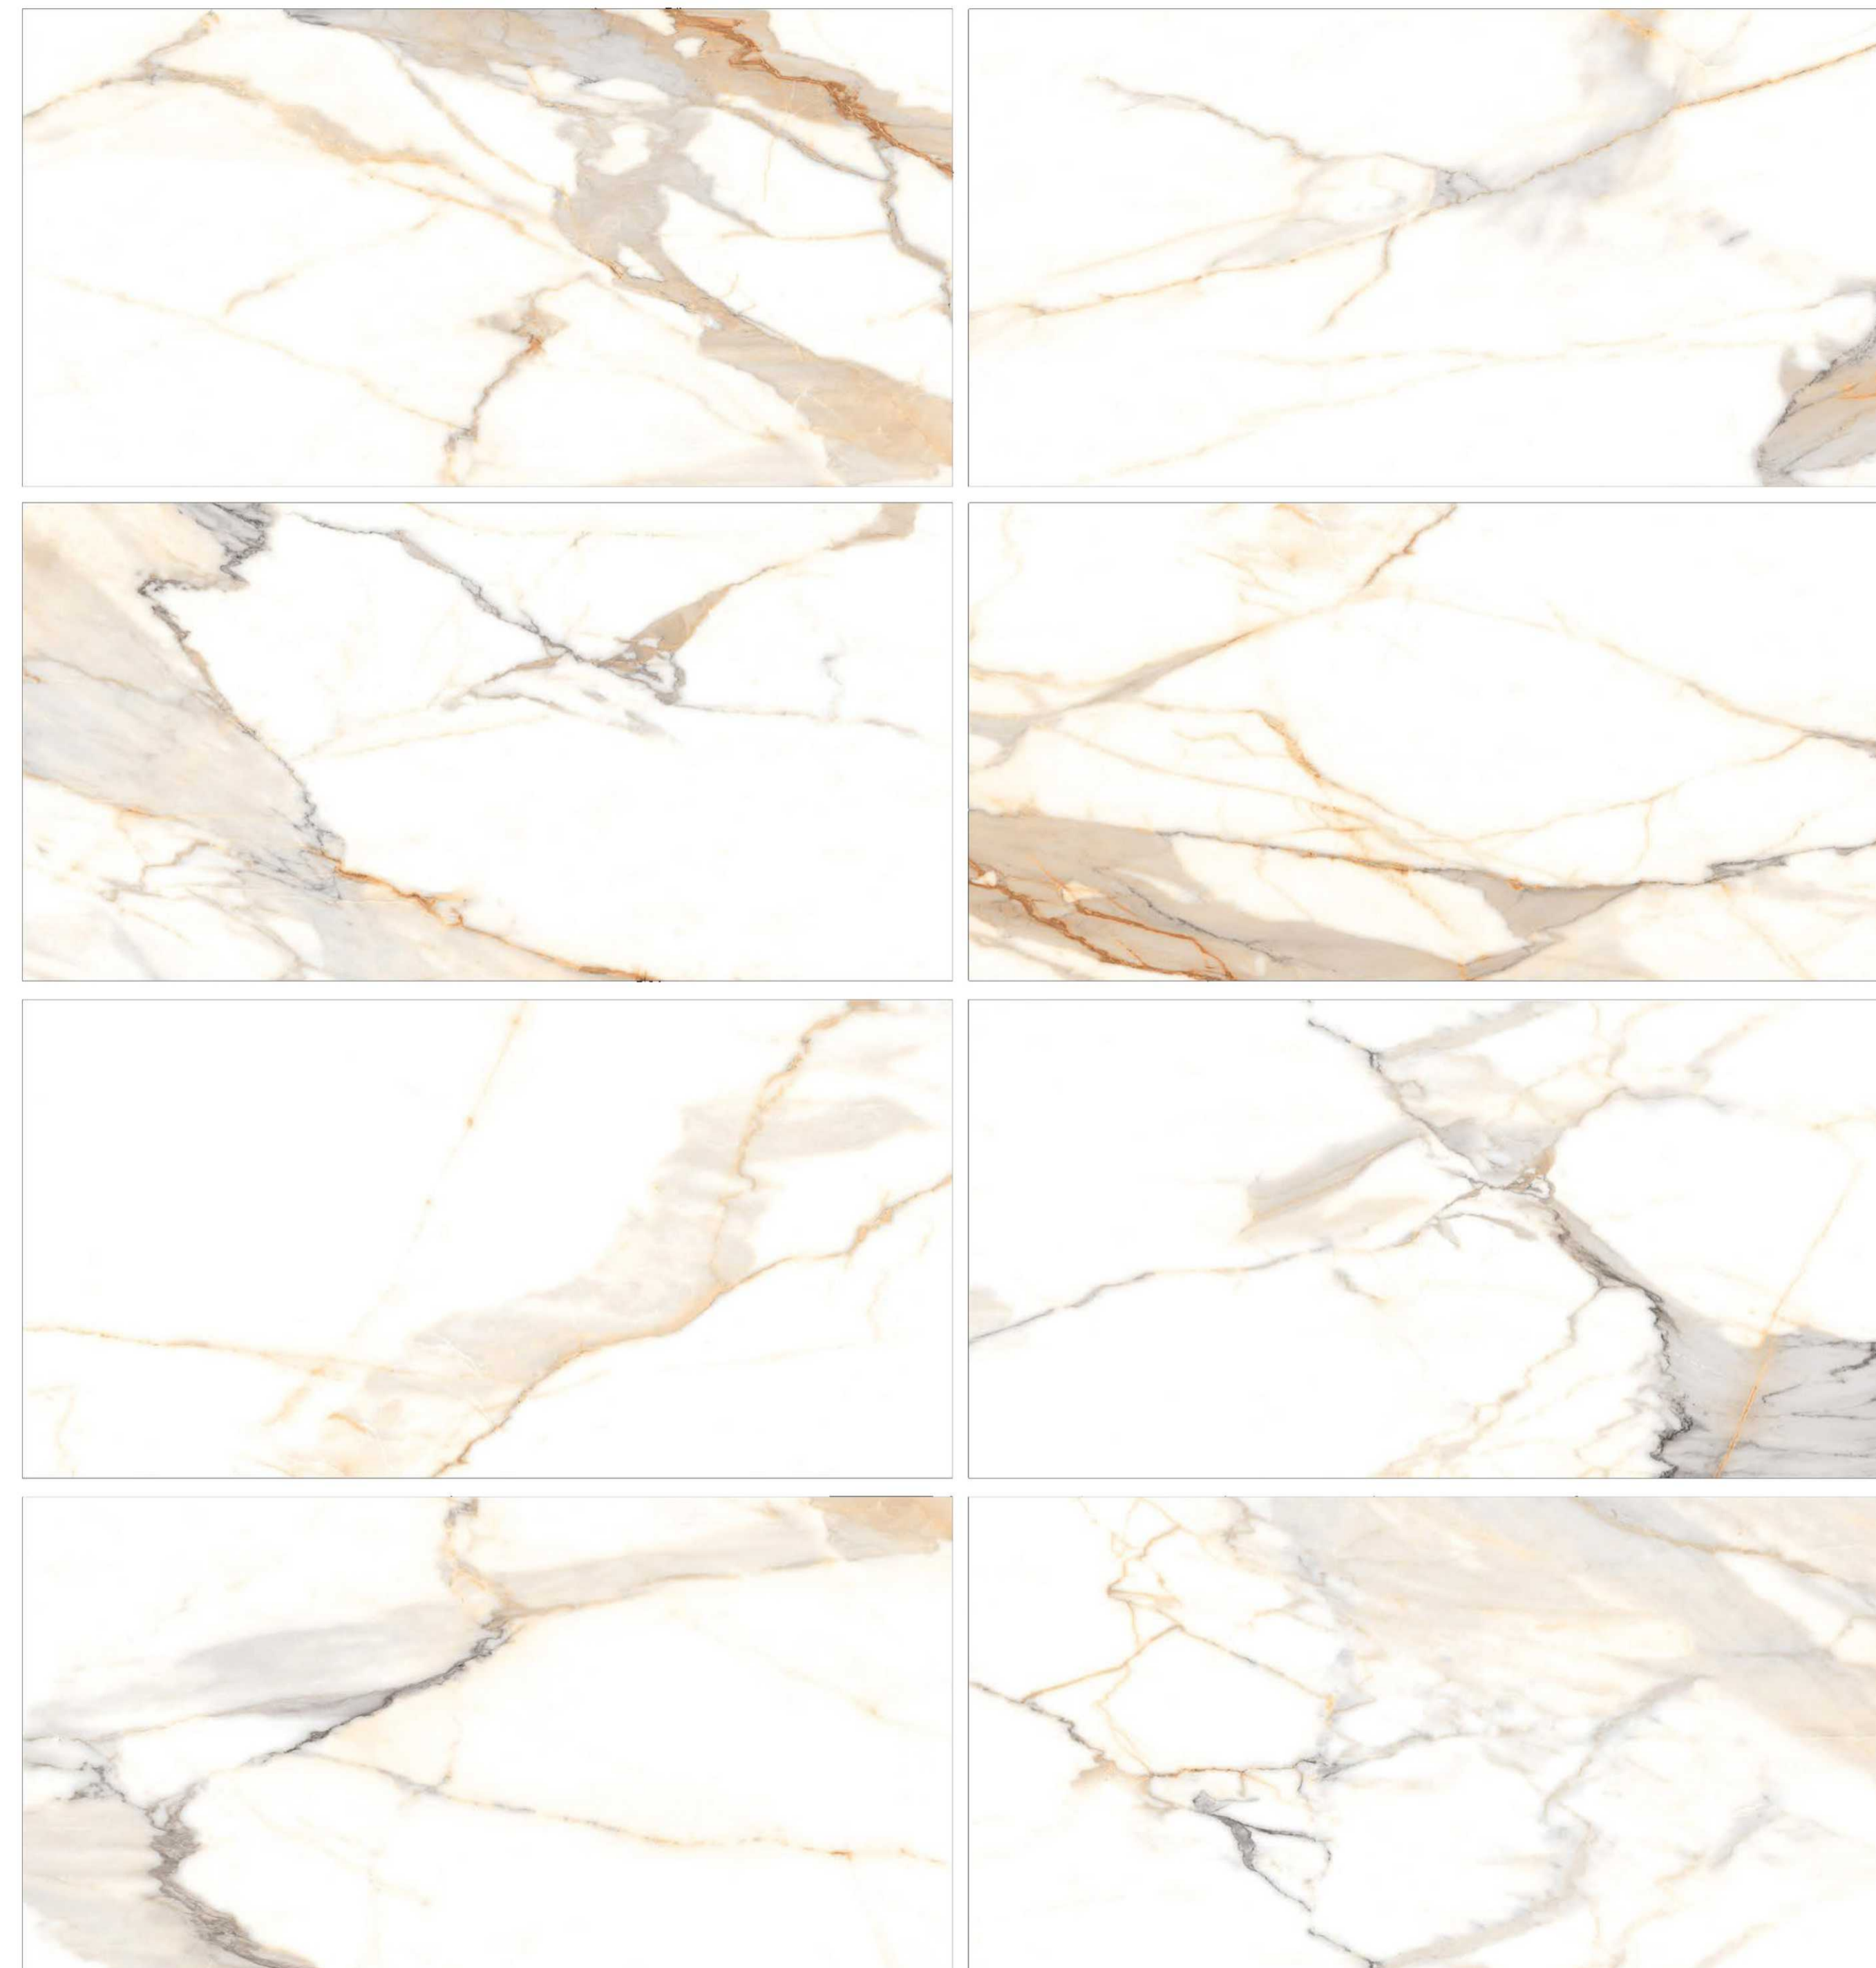

Digital printing +

High reflection glaze

Abrasion resistance

High quality super glaze

VORIO BORGHINI

300X600MM PORCELAIN TILES

POLISHED

Random  
*aleatorio*