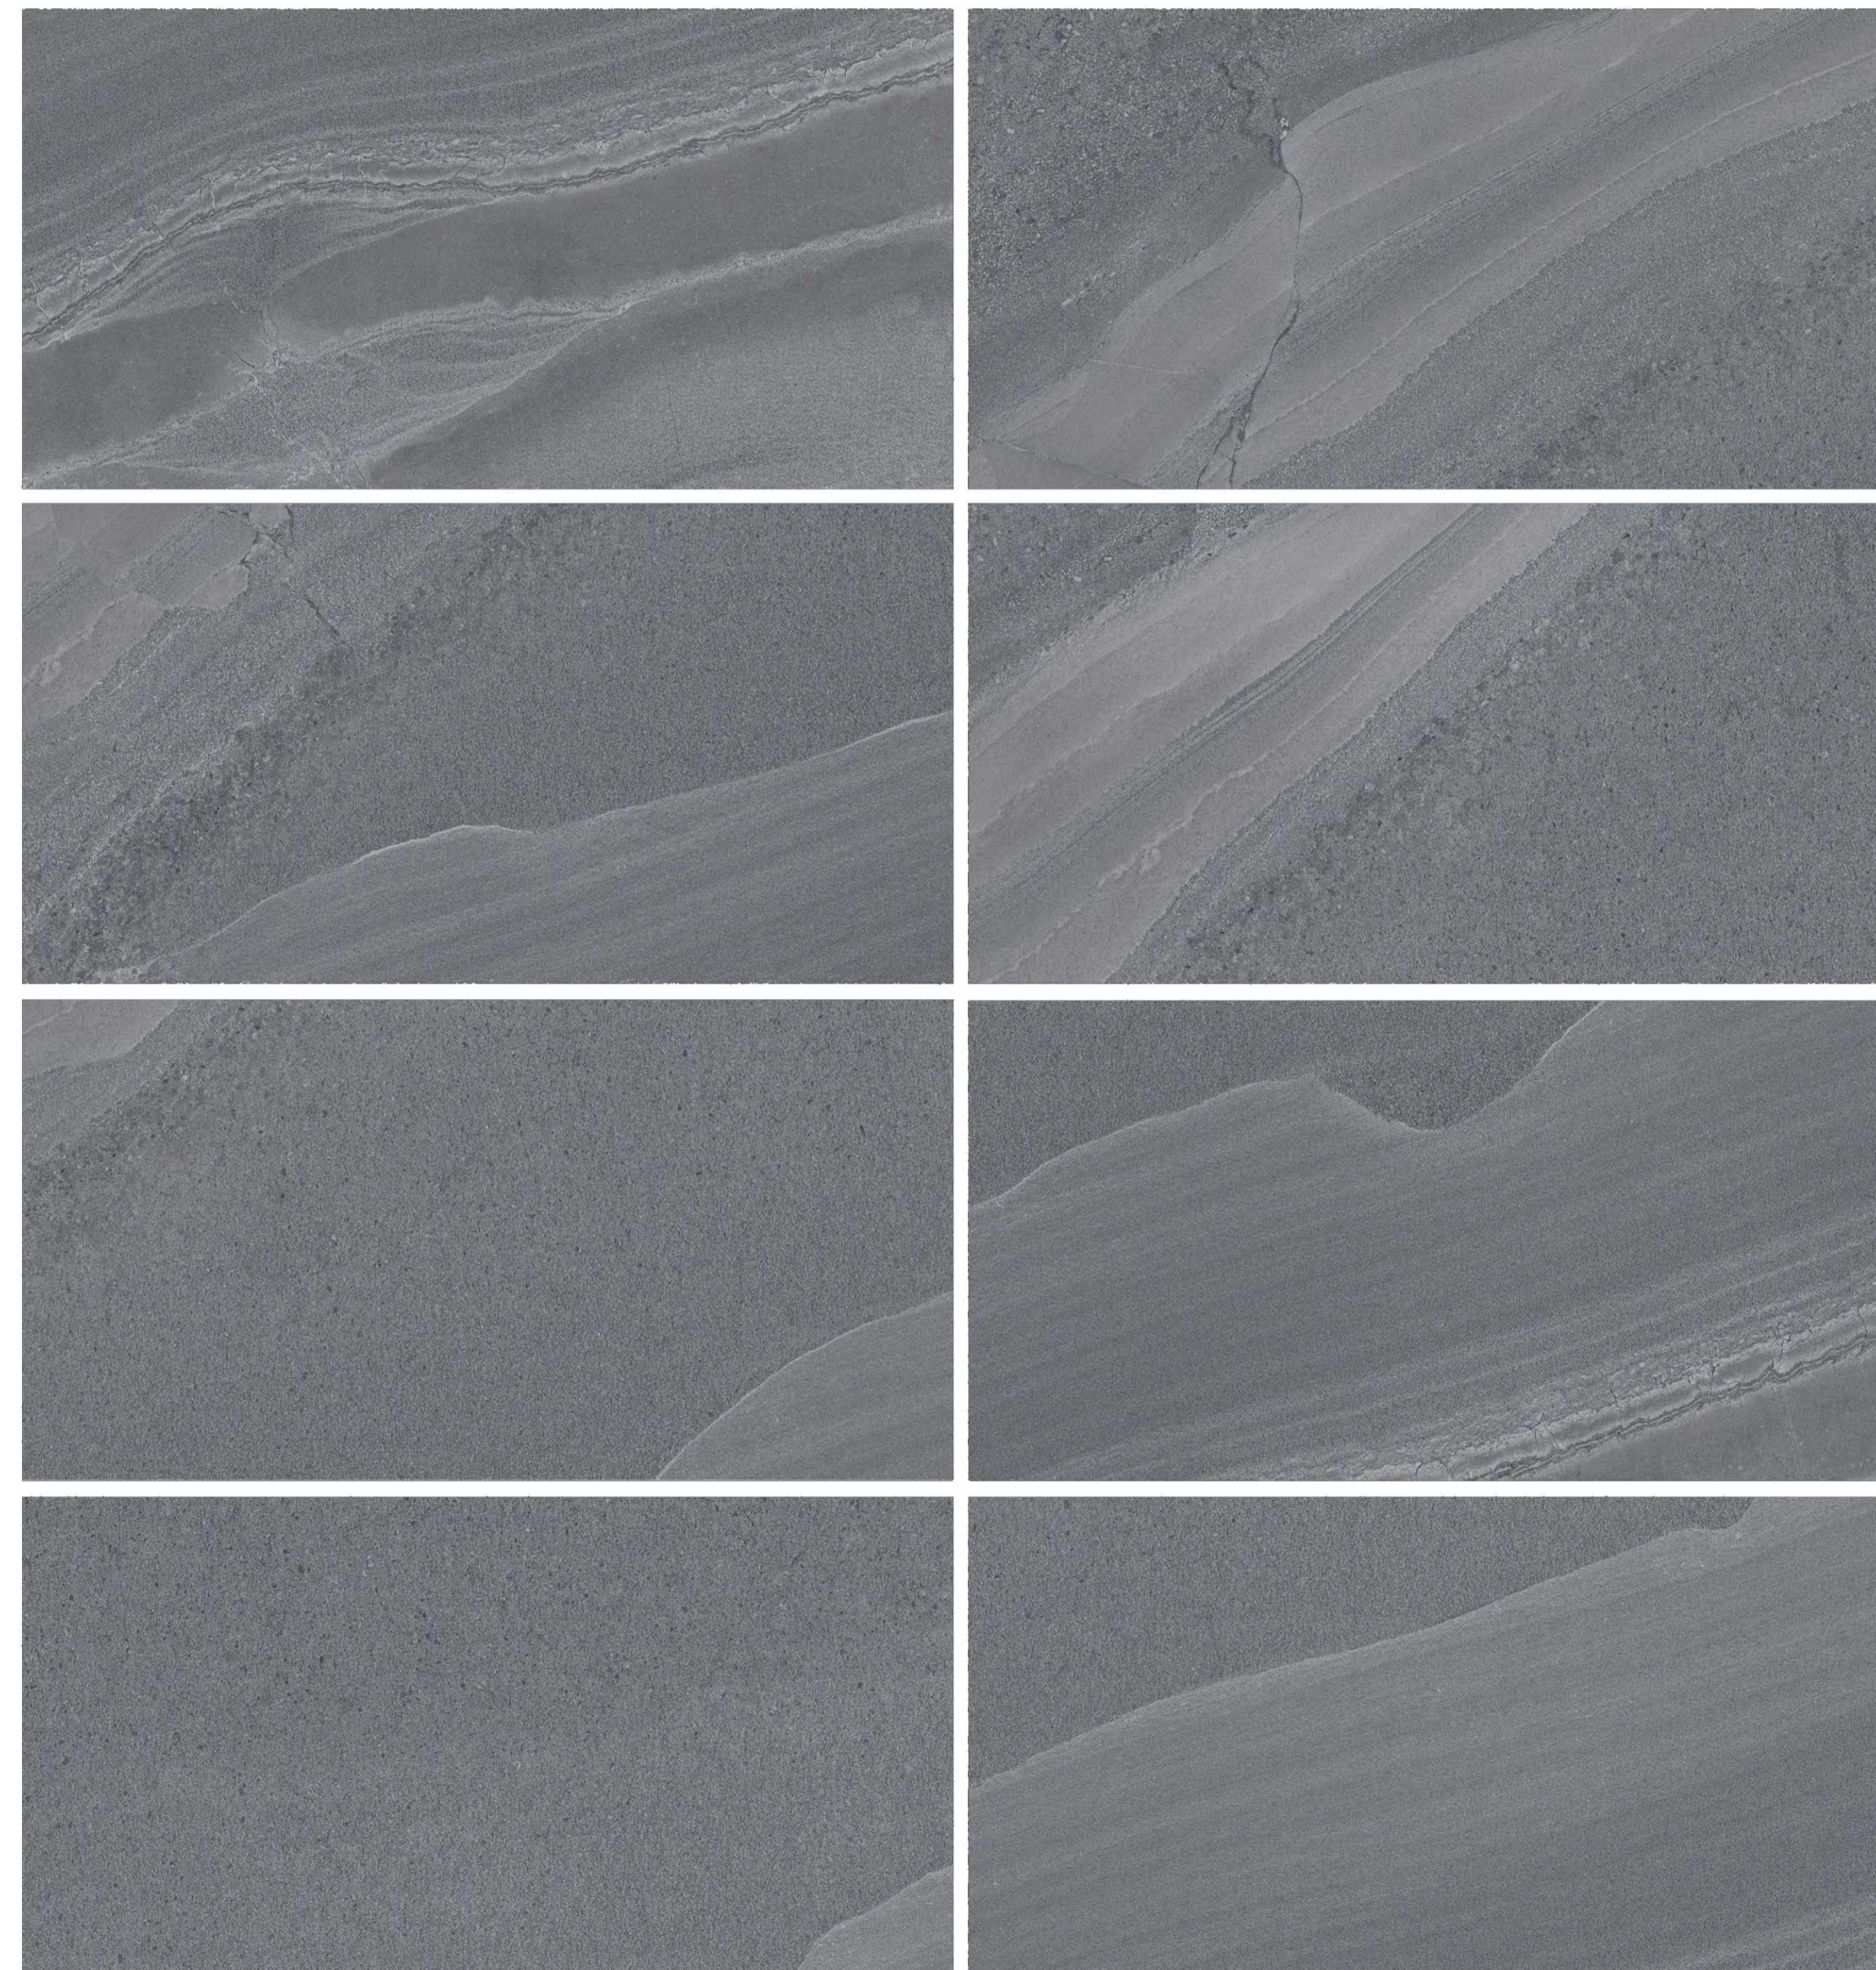

SAND STONE ANTHRACITA

300X600MM PORCELAIN TILES