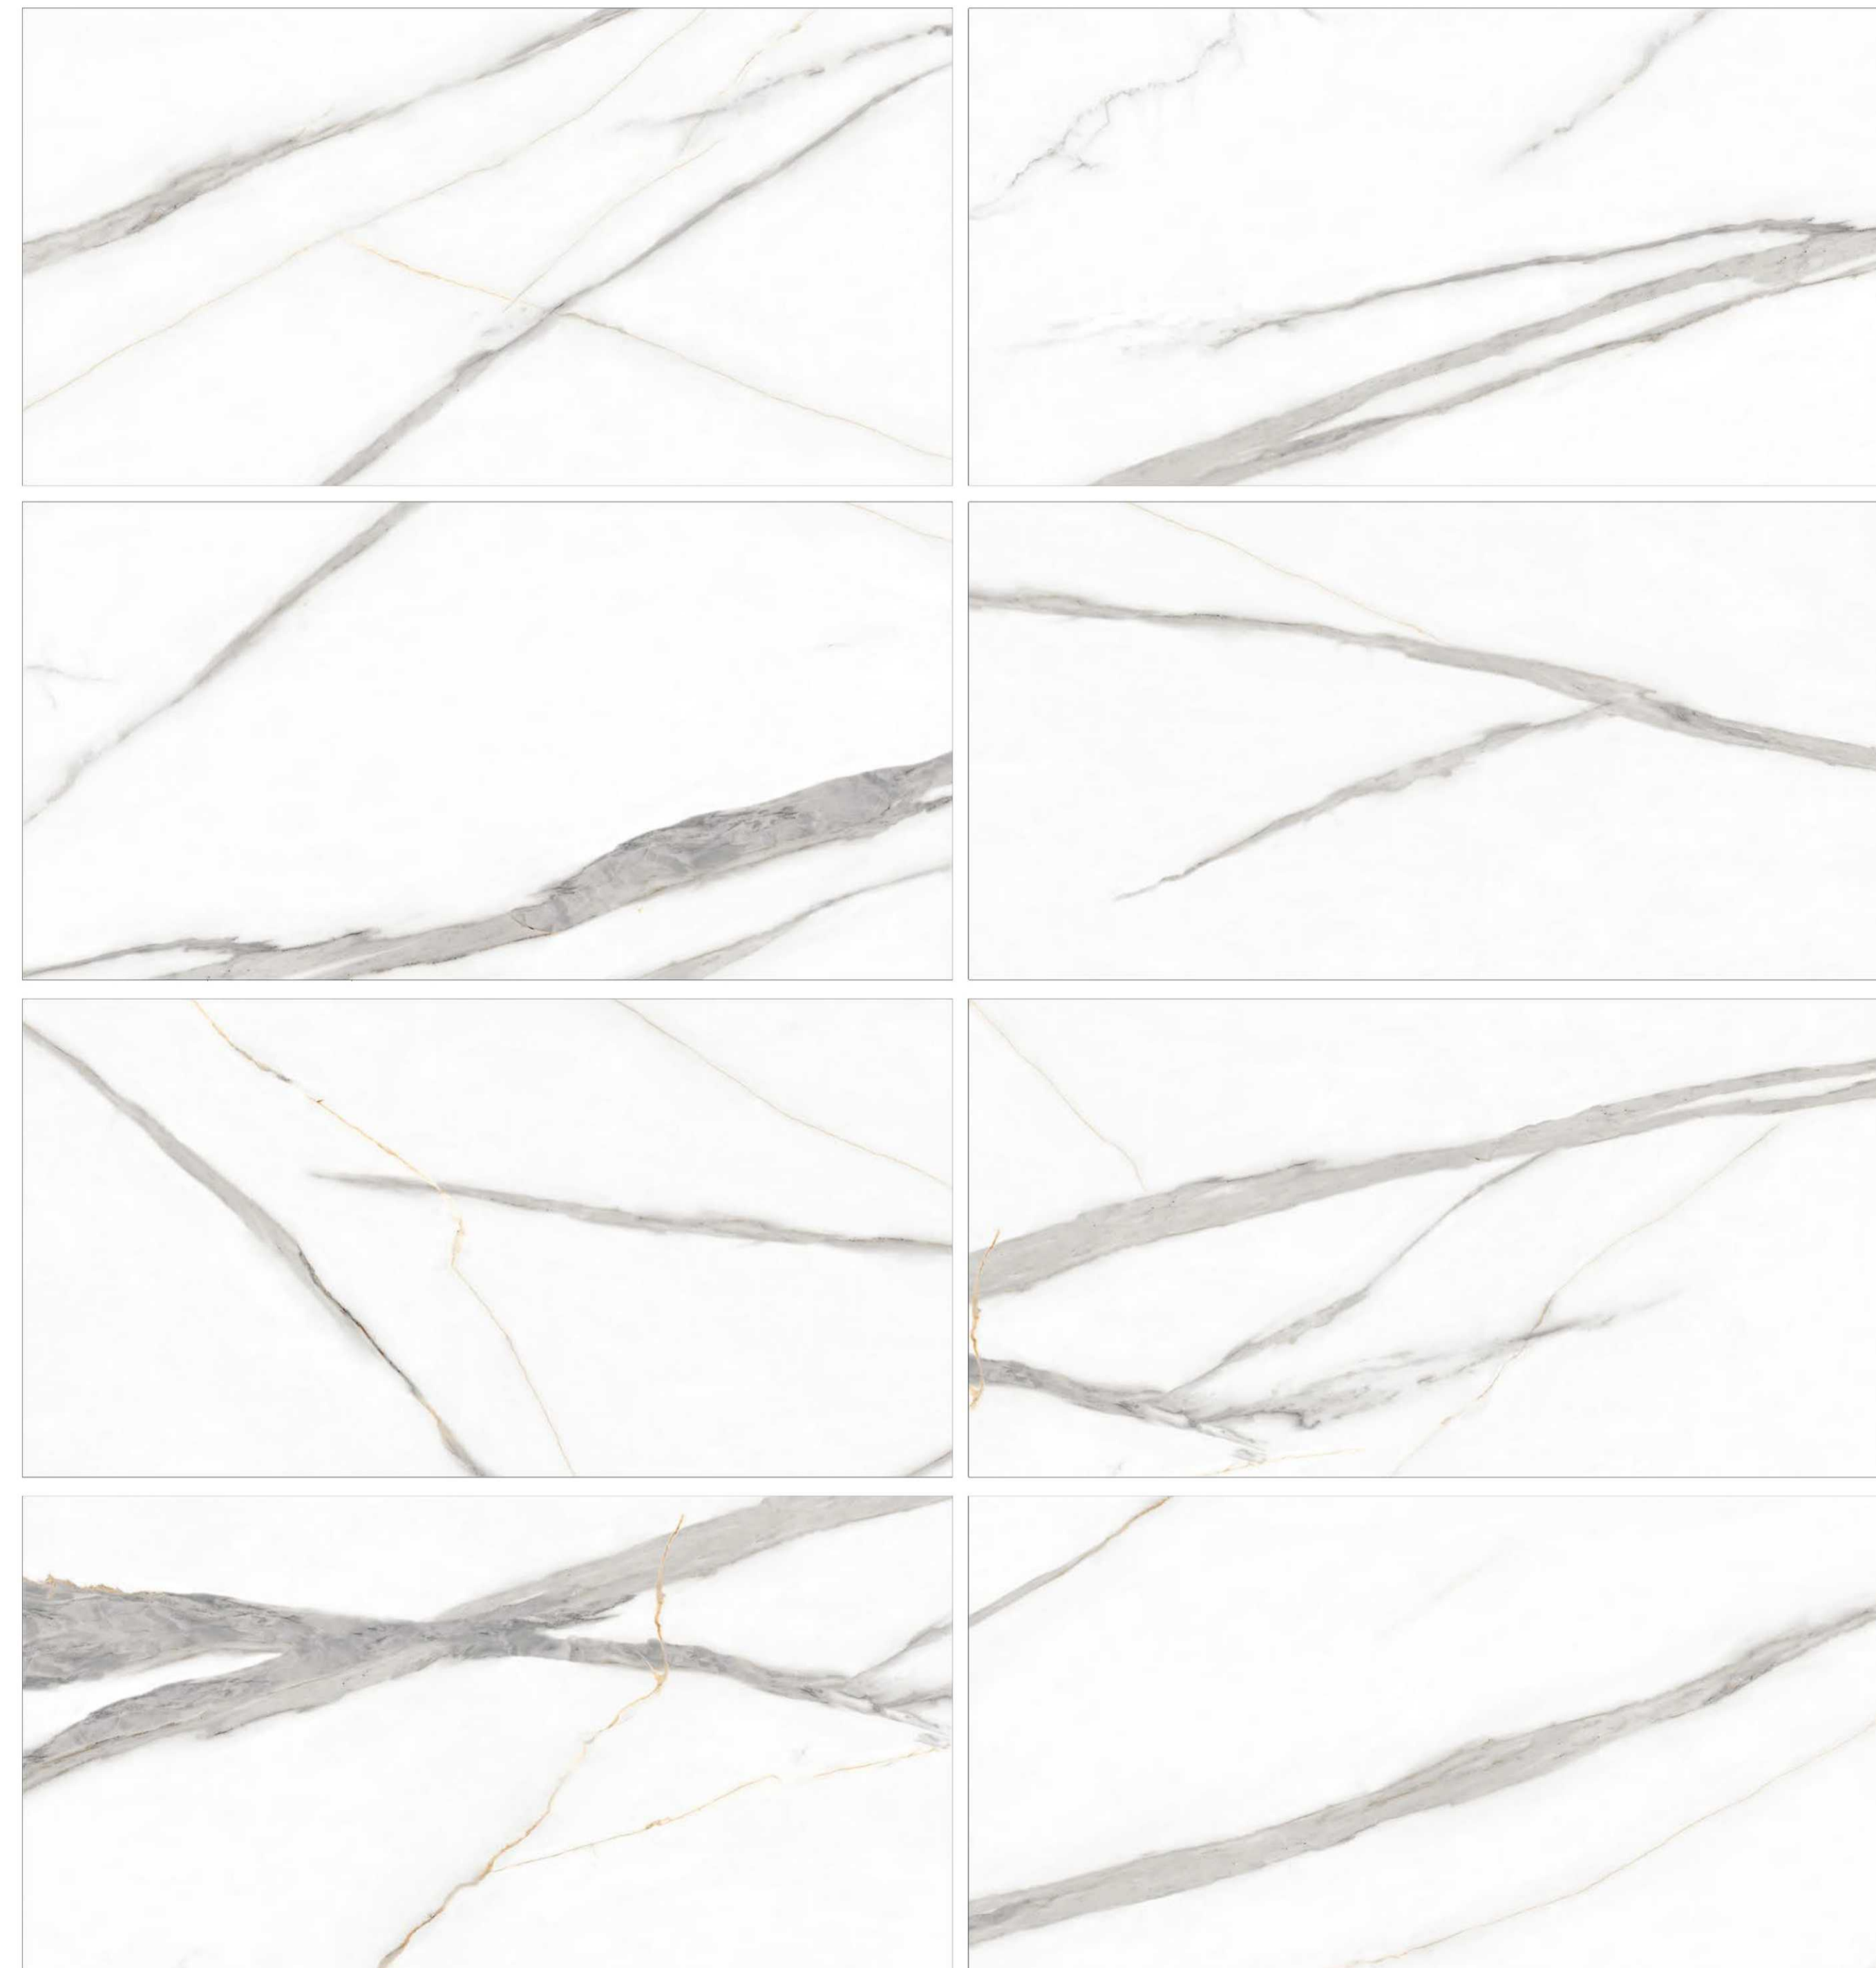

Use 3mm space

NEBULA COLLATE

Eco friendly

Digital printing +

High reflection glaze

Abrasion resistance

High quality super glaze

NEBULA COLLATE