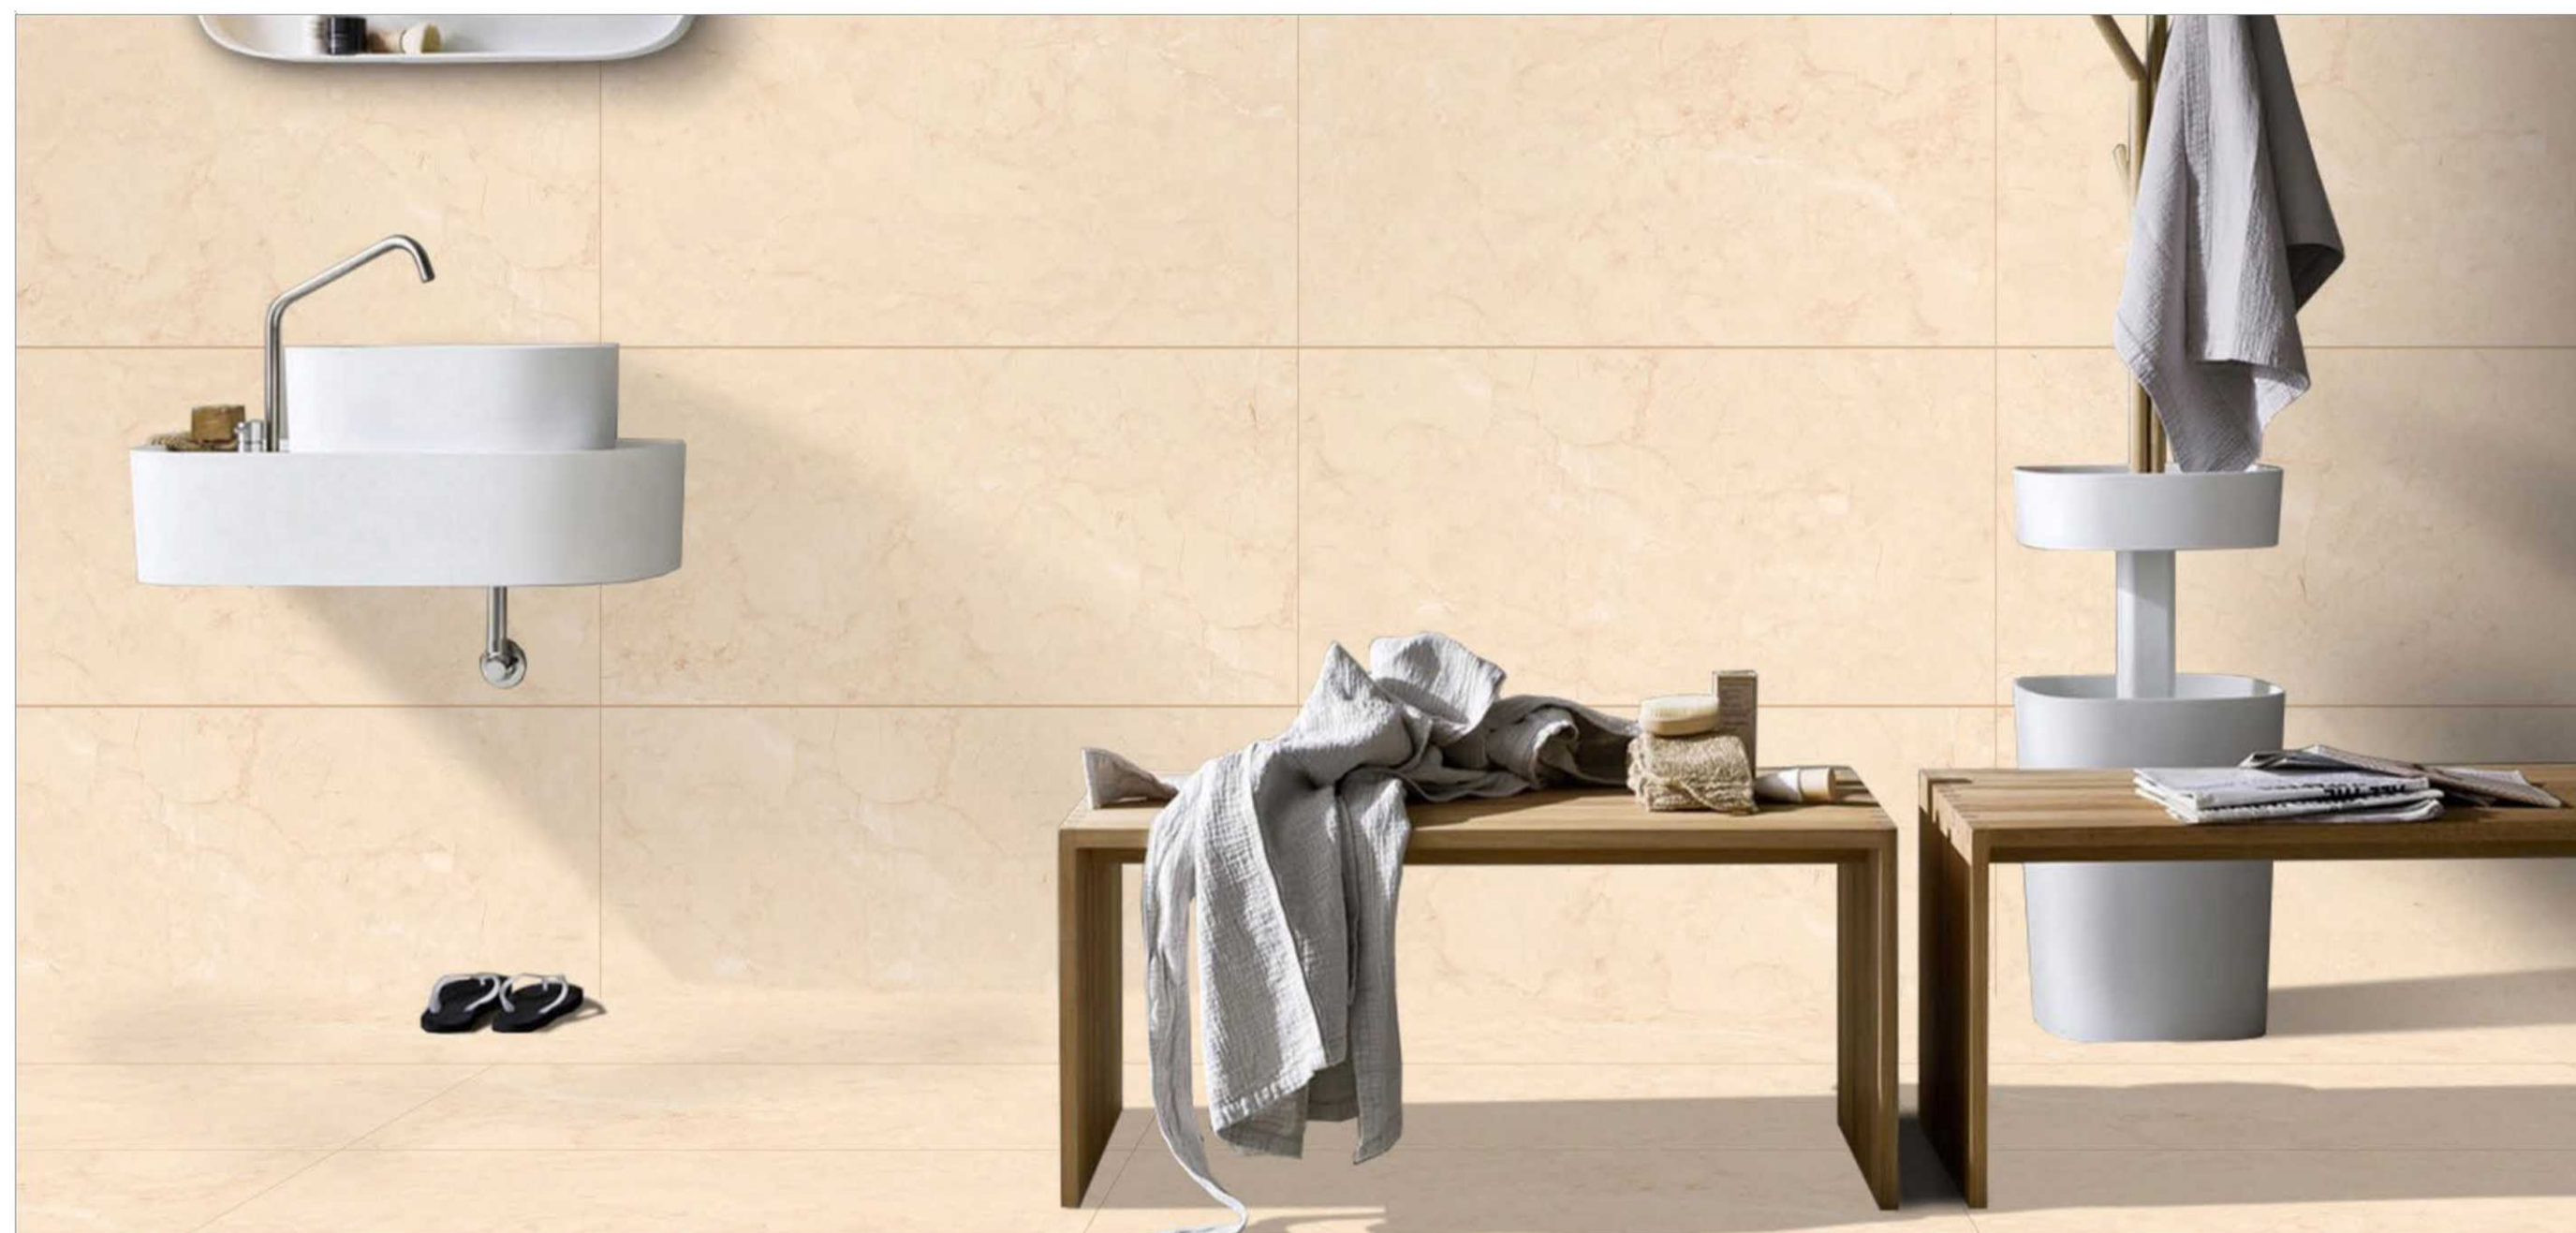

POLISHED

Random
aleatorio

Wall / floor tiles
pavimenti / rivestimenti

Use 3mm space

FLURRY ORANGE

Eco friendly

Digital printing +

High reflection glaze

Abrasion resistance

High quality super glaze