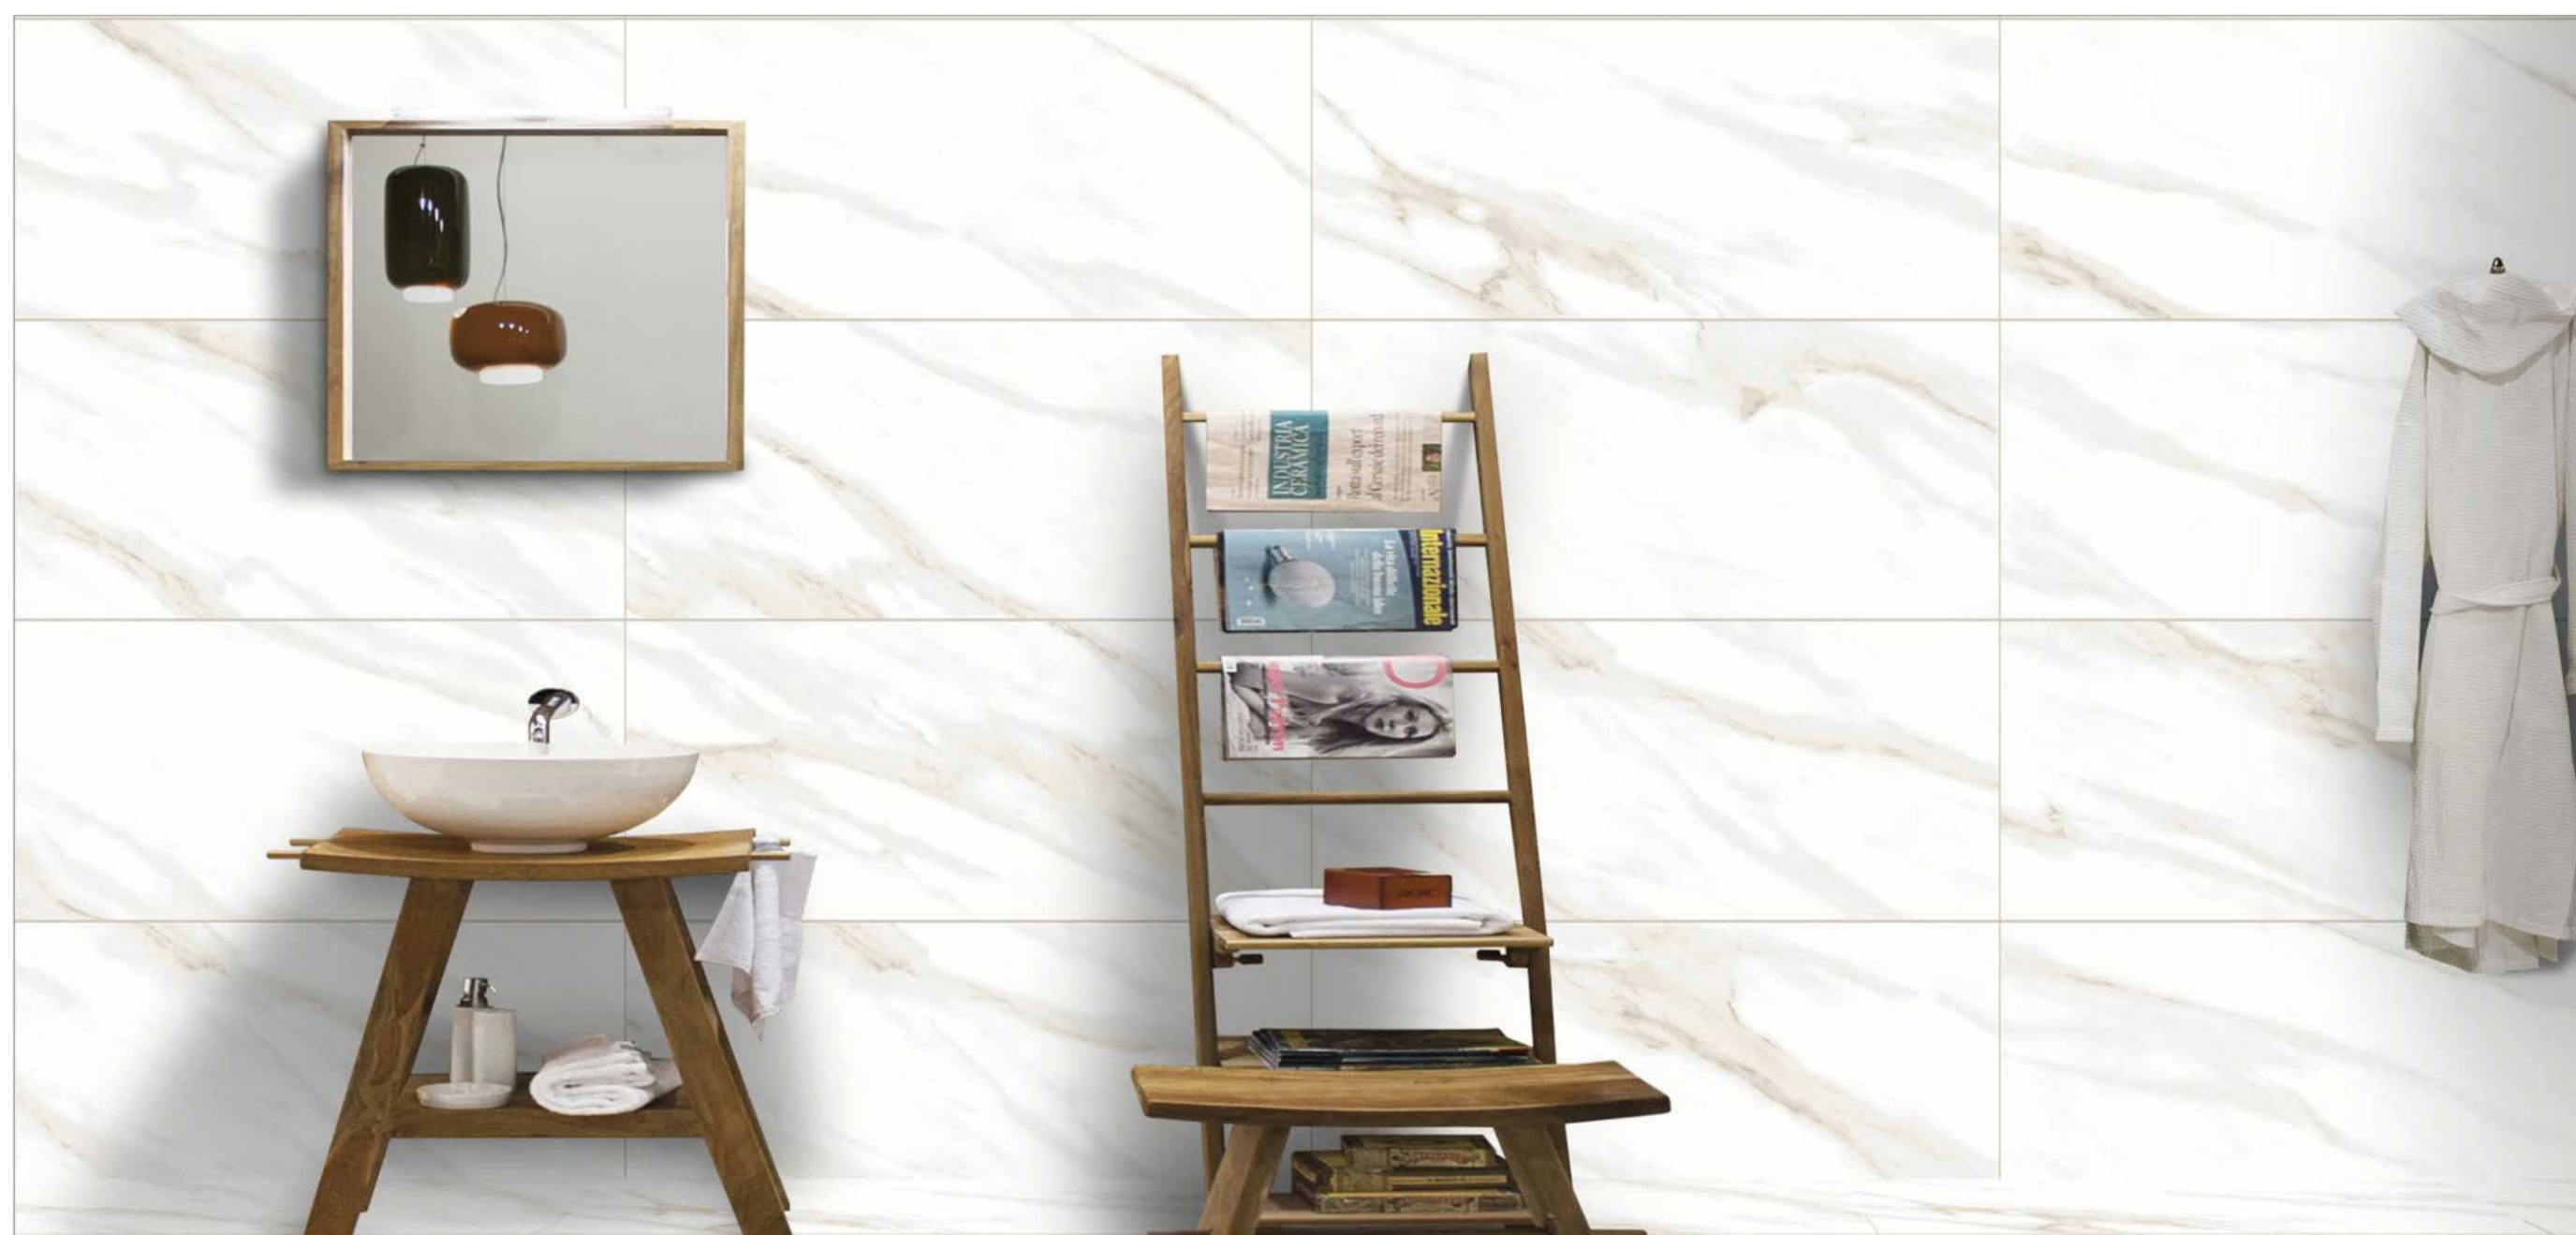

POLISHED

Random
aleatorio

Wall / floor tiles
pavimenti / rivestimenti

Use 3mm space

ALPS STATUARIO GOLD

Eco friendly

Digital printing +

High reflection glaze

Abrasion resistance

High quality super glaze

ALPS STATUARIO GOLD