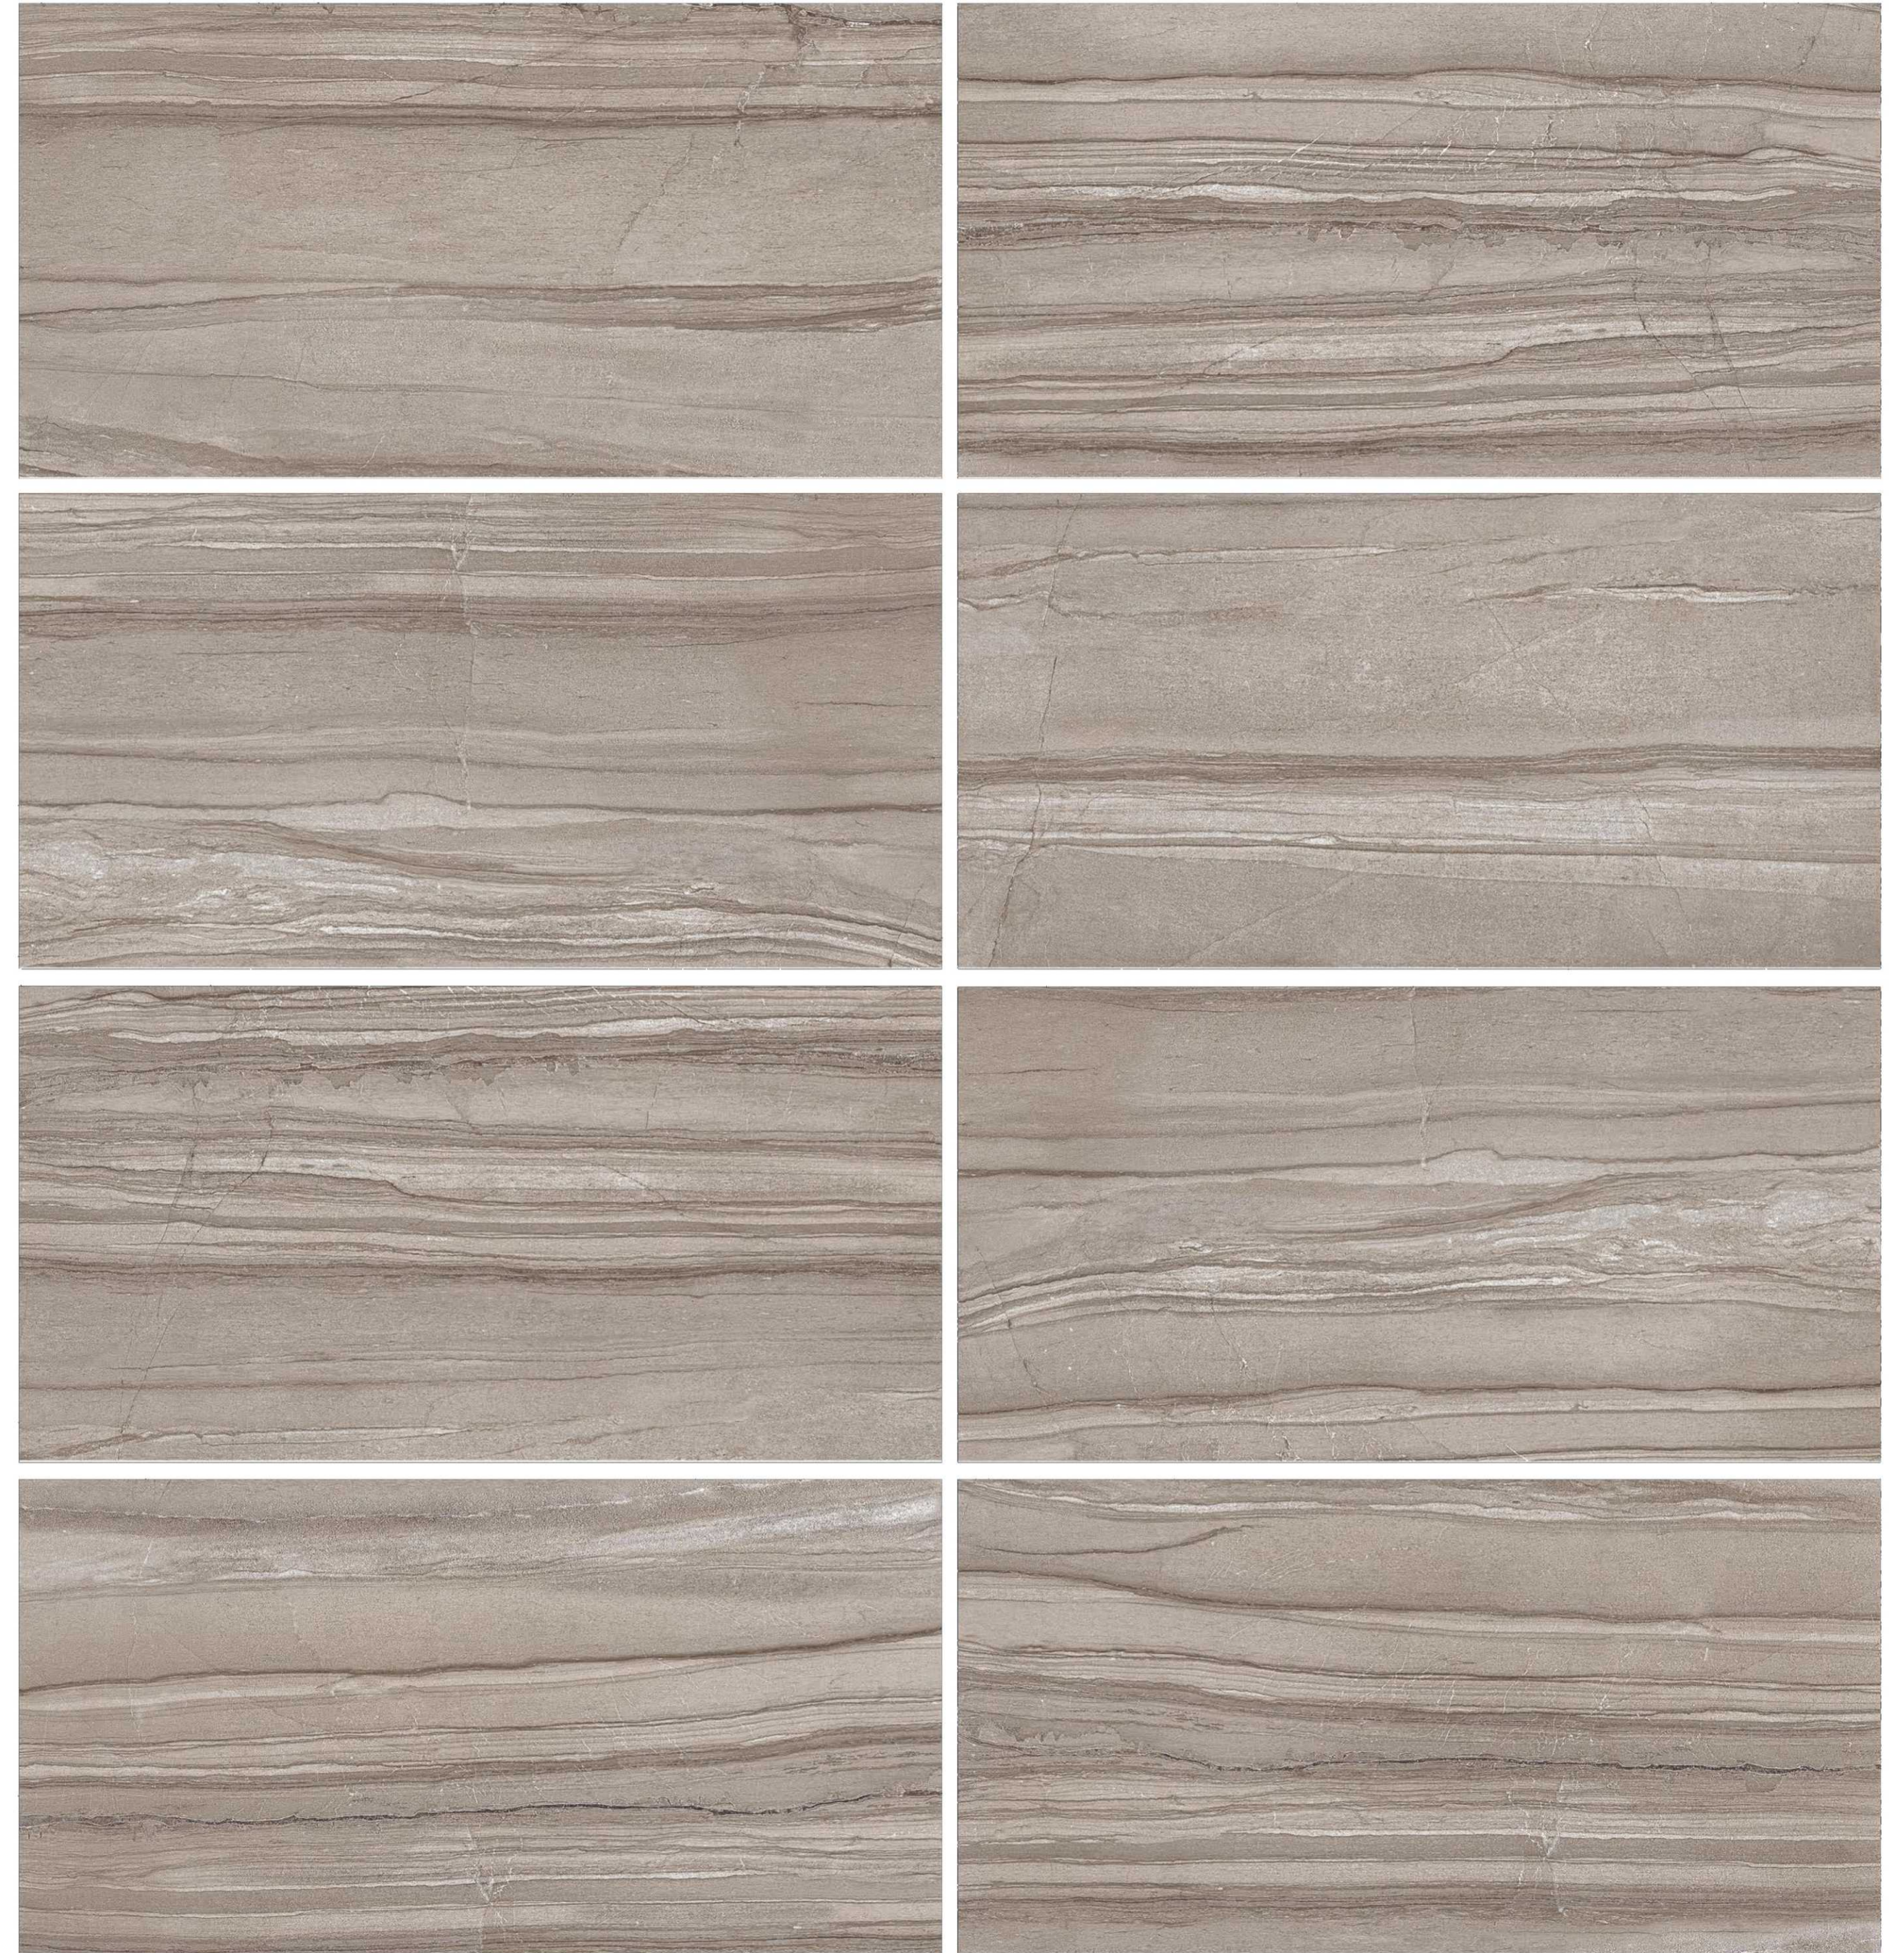

POLISHED

INFINITY SAND

Random
aleatorio

Wall / floor tiles
pavimenti / rivestimenti

Use 3mm space

INFINITY SAND

300X600MM PORCELAIN TILES