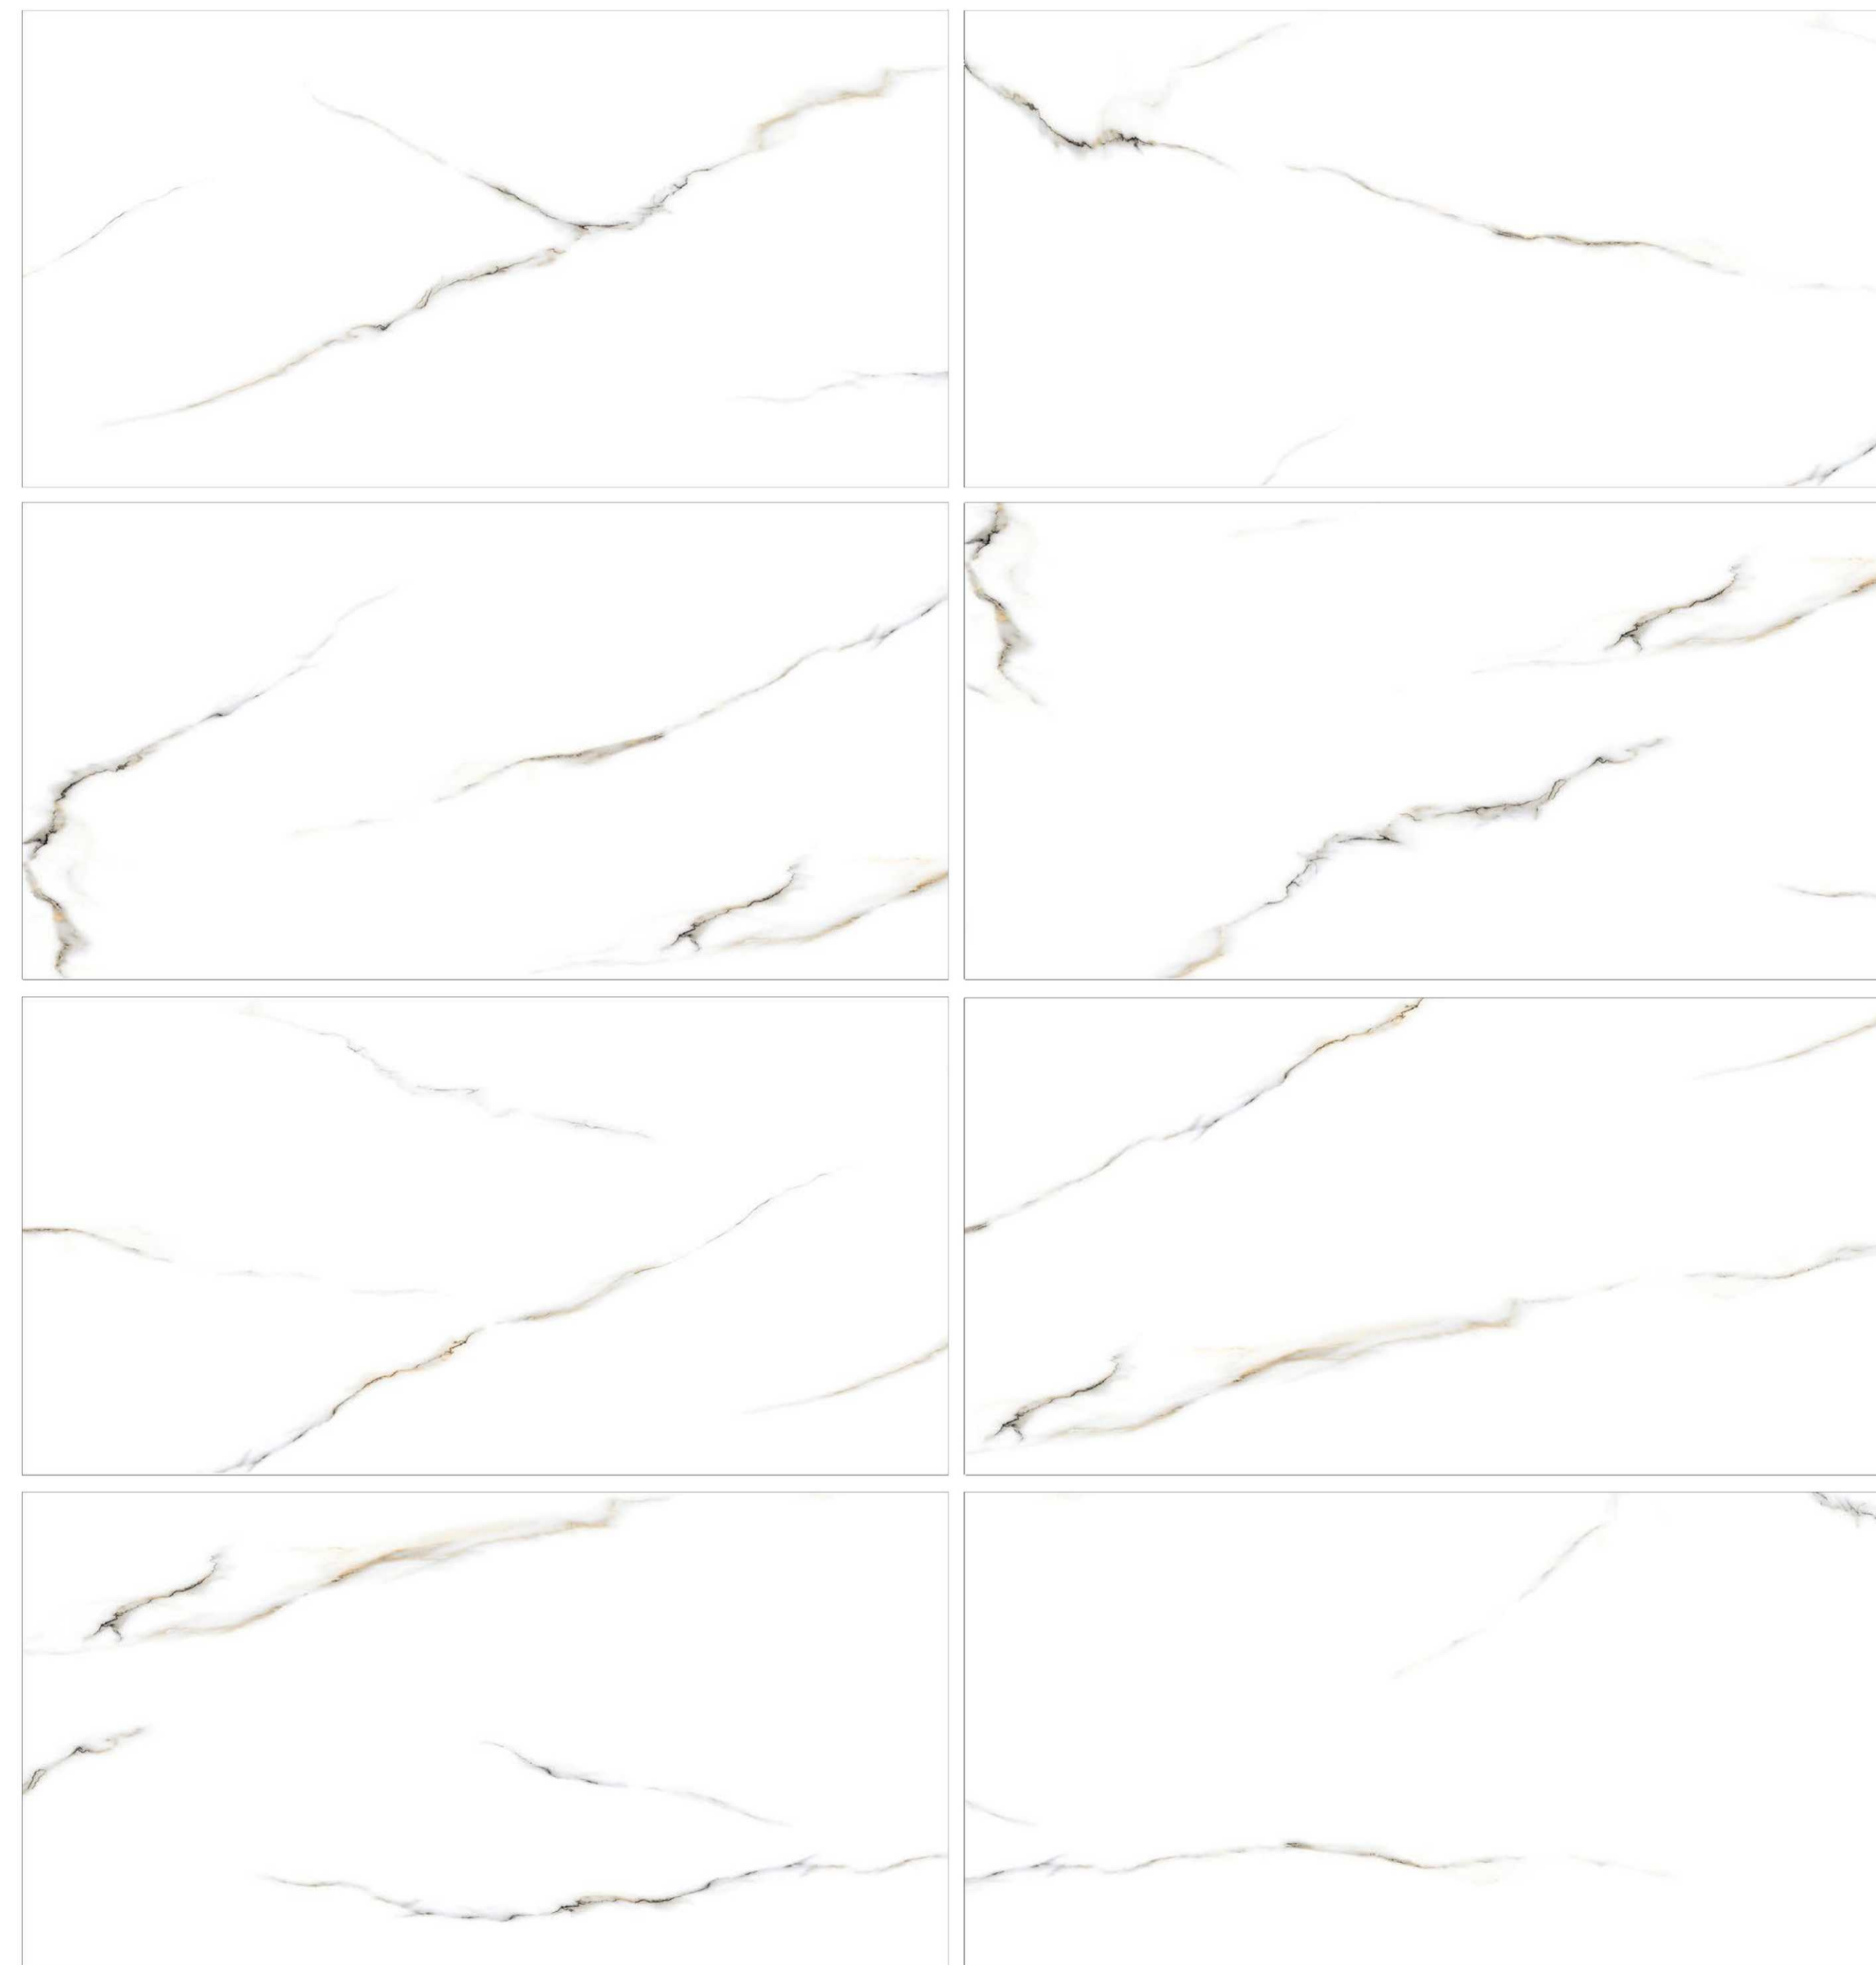

ELECTRO SATVARIO

300X600MM PORCELAIN TILES