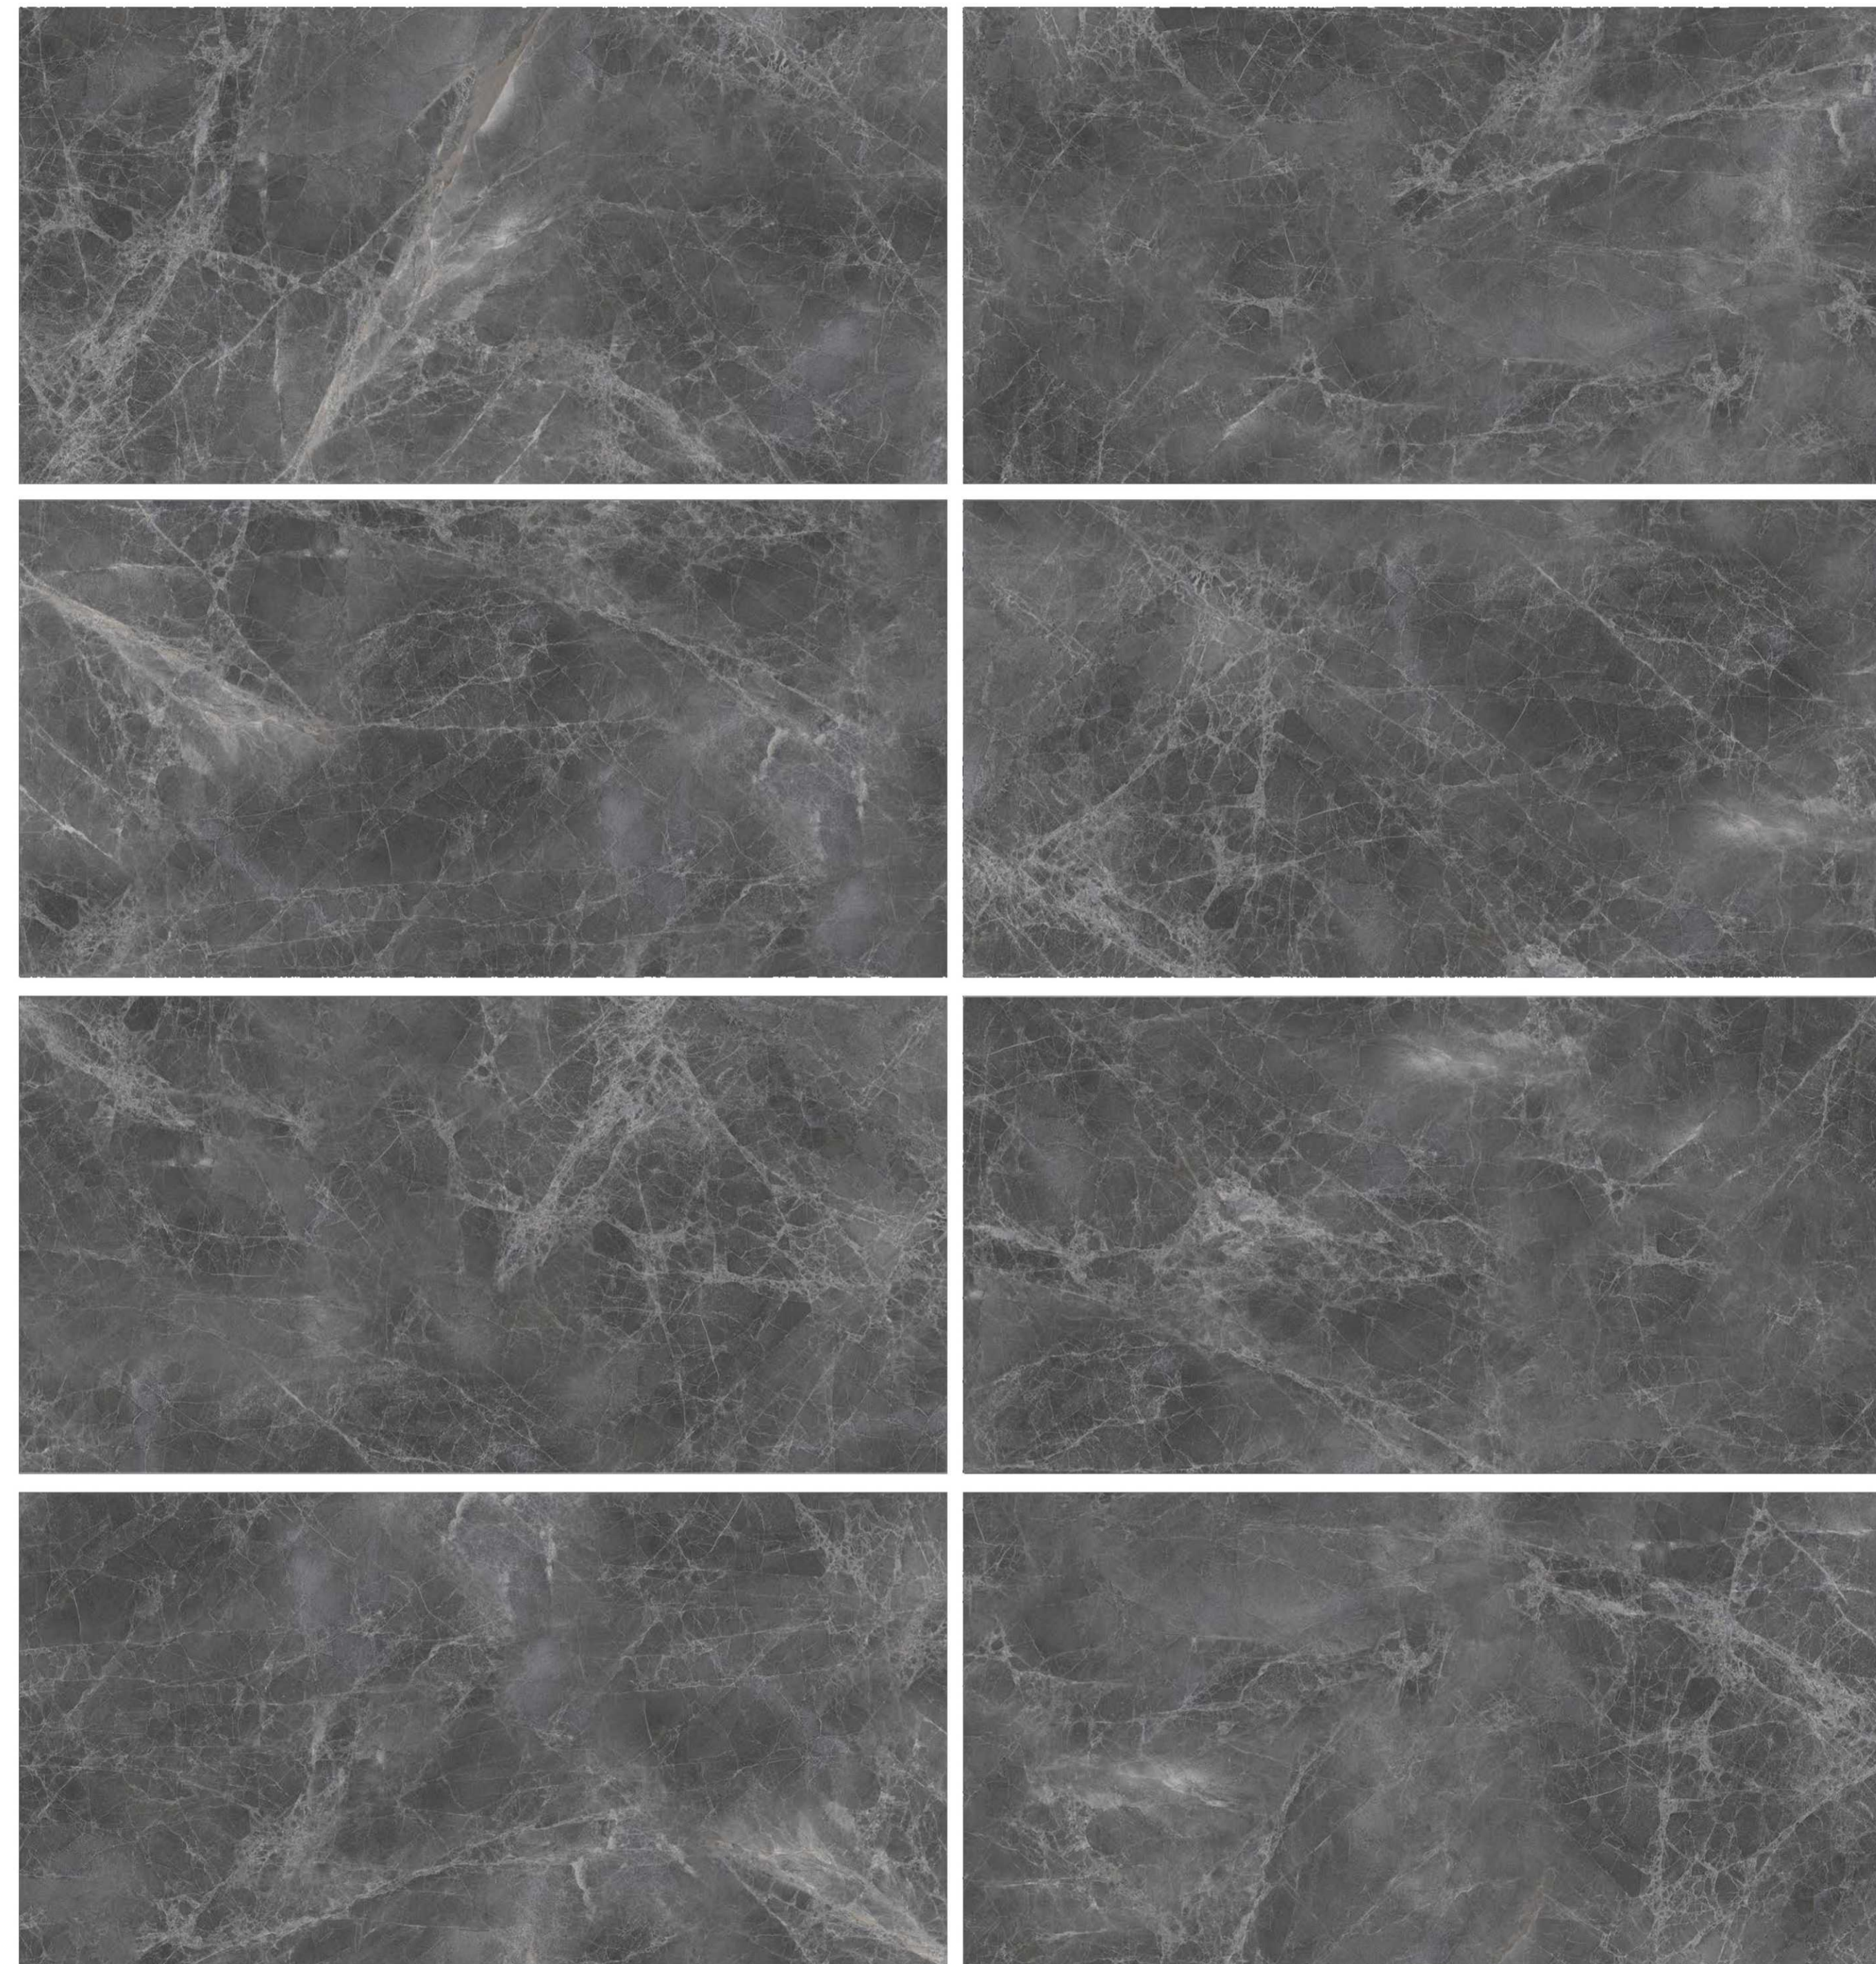

LISTELLO BLACK

300X600MM PORCELAIN TILES