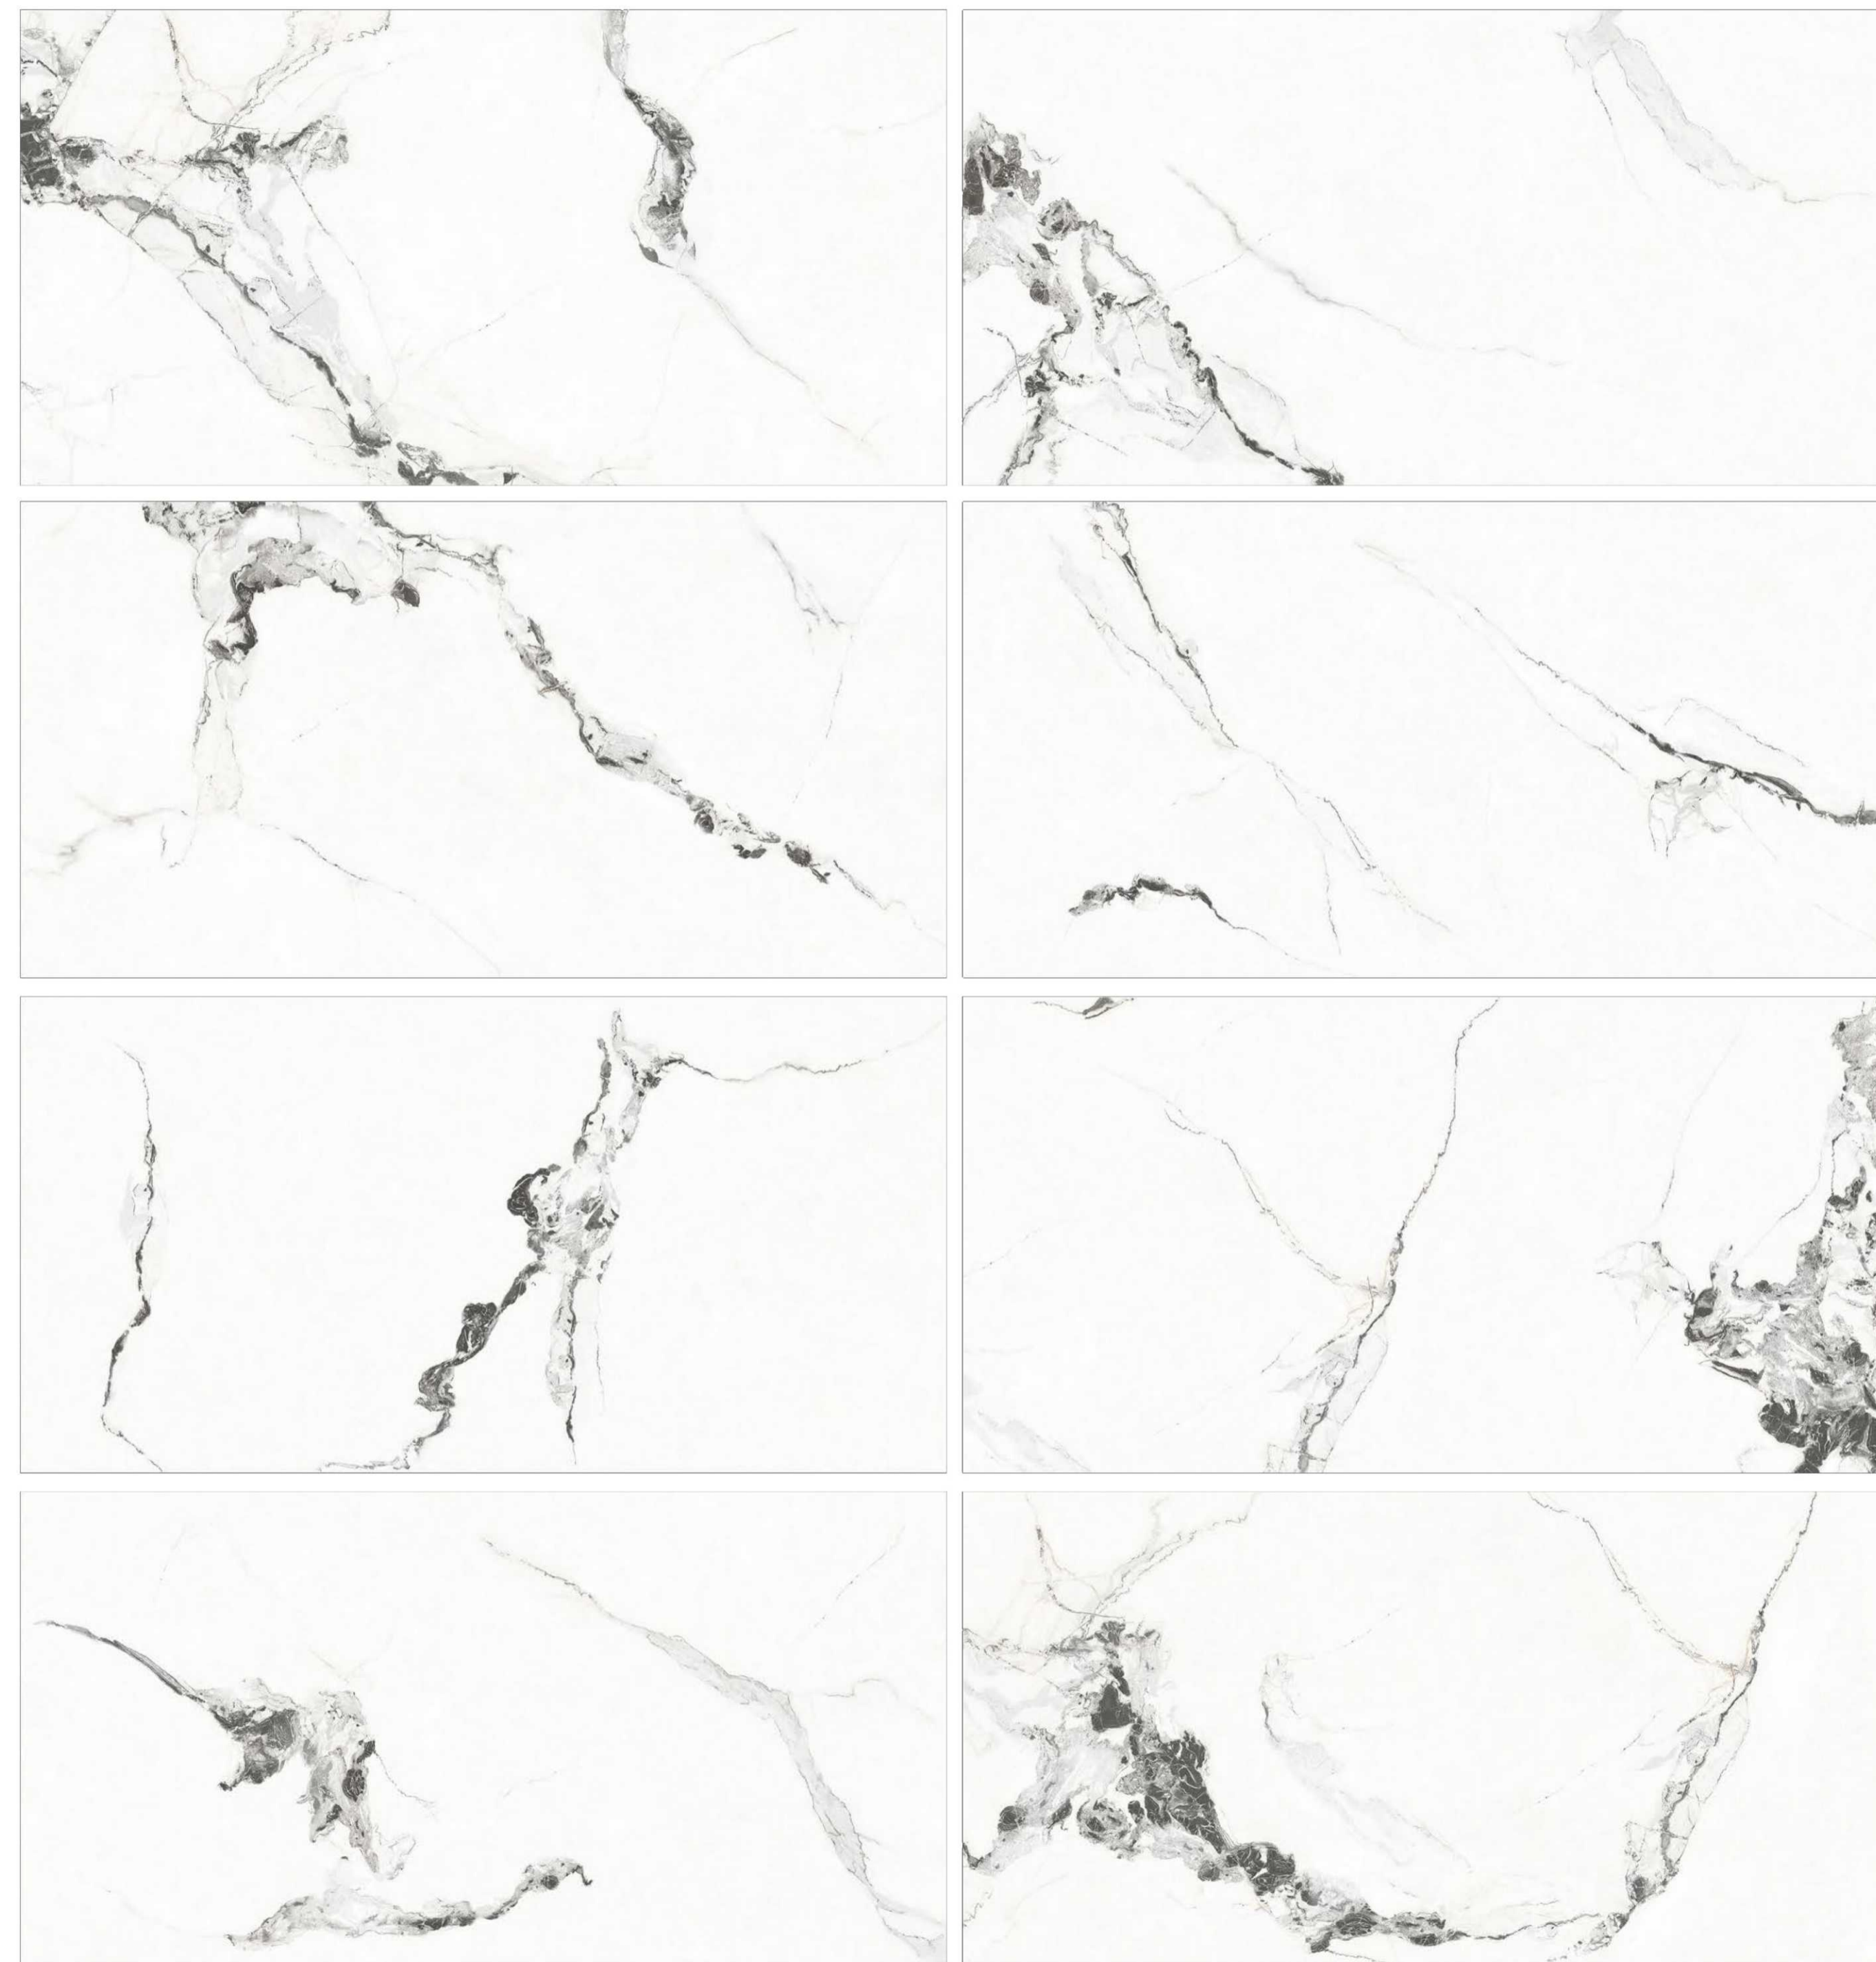

OSTRING WHITE

300X600MM PORCELAIN TILES