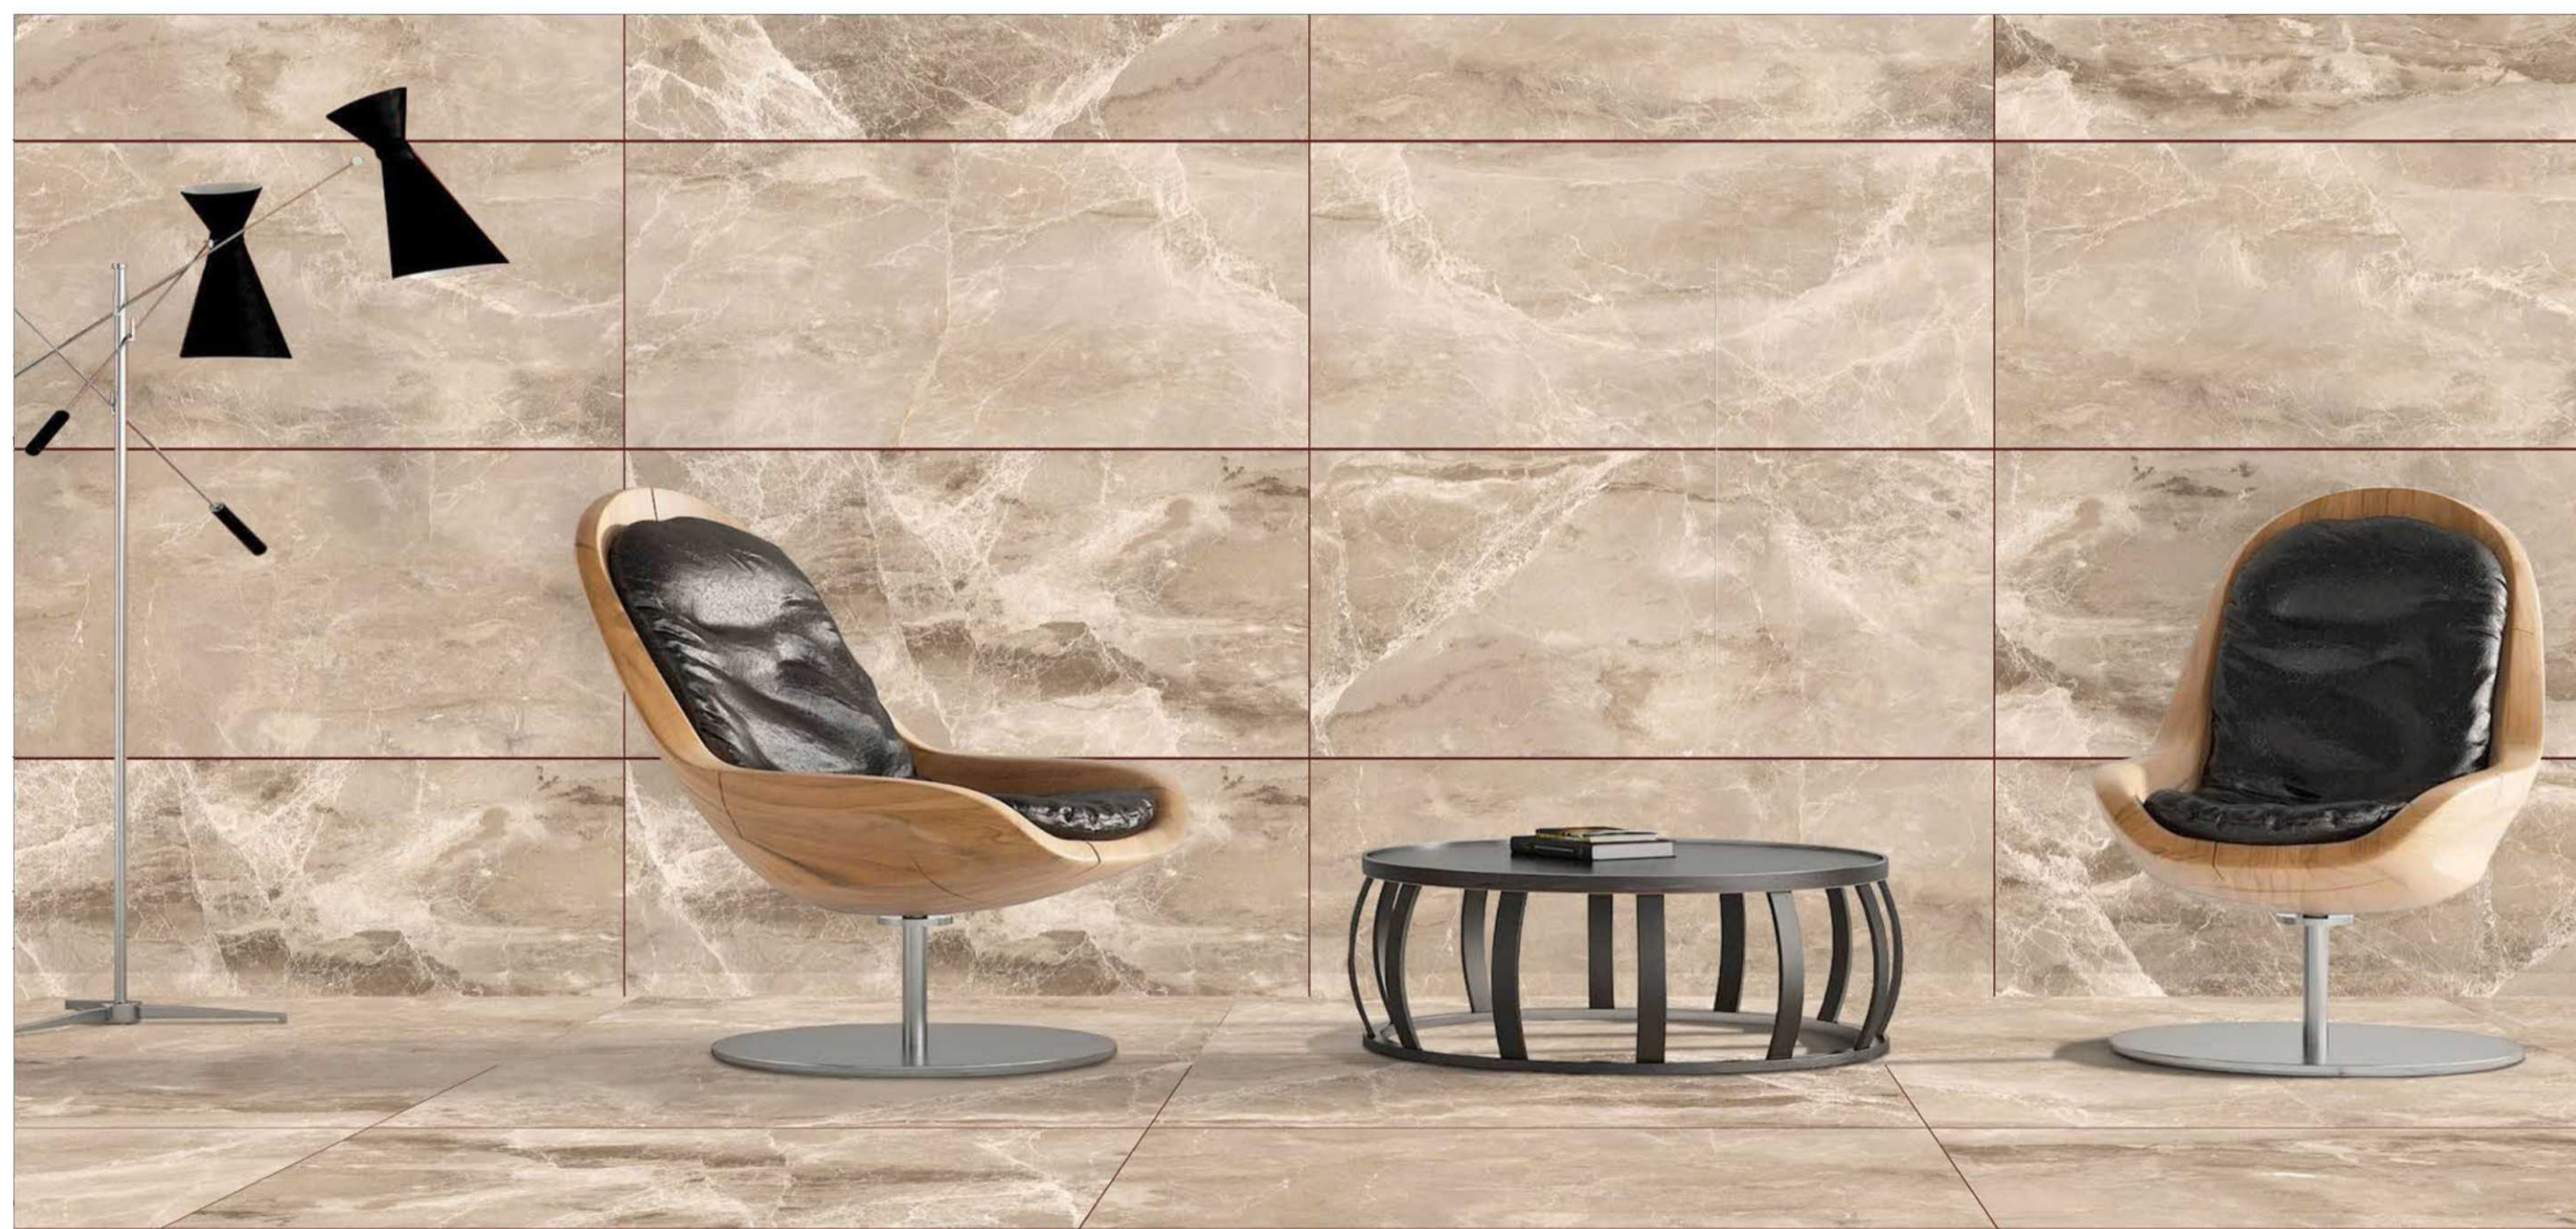

# DOLMITE SILVER

300X600MM PORCELAIN TILES

POLISHED

Random  
aleatorio

Wall / floor tiles  
pavimenti / rivestimenti

Use 3mm space

ELVIRA WHITE

ELVIRA GREY