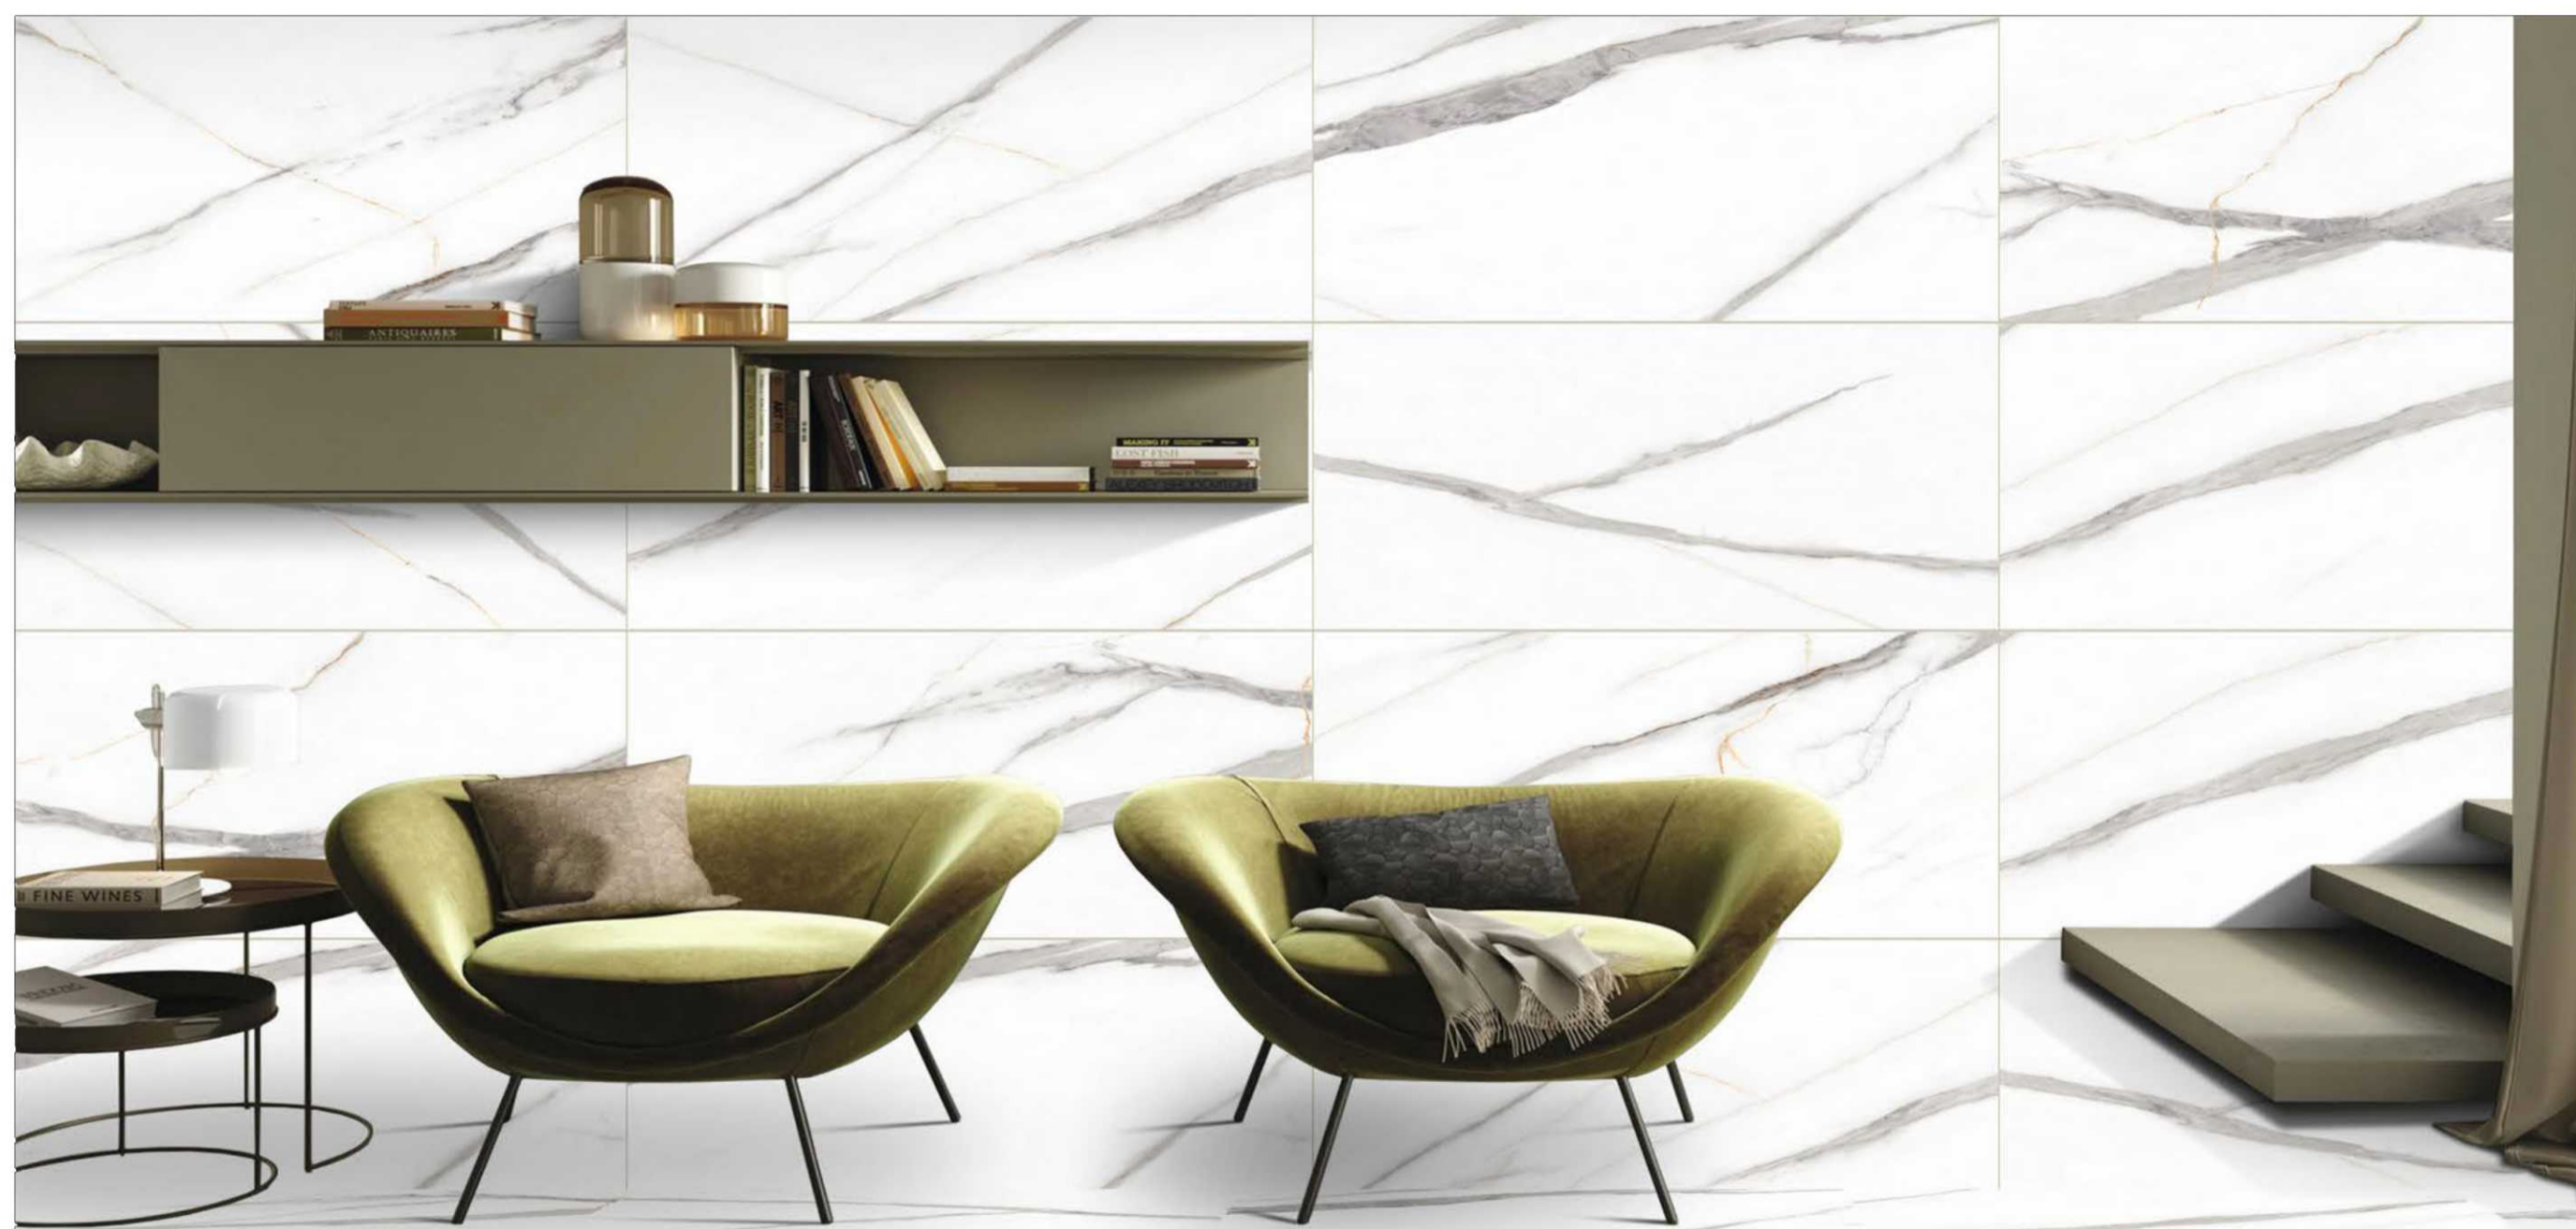

Random
aleatorio

Wall / floor tiles
pavimenti / rivestimenti

Use 3mm space

NEBULA COLLATE

Eco friendly

Digital printing +

High reflection glaze

Abrasion resistance

High quality super glaze