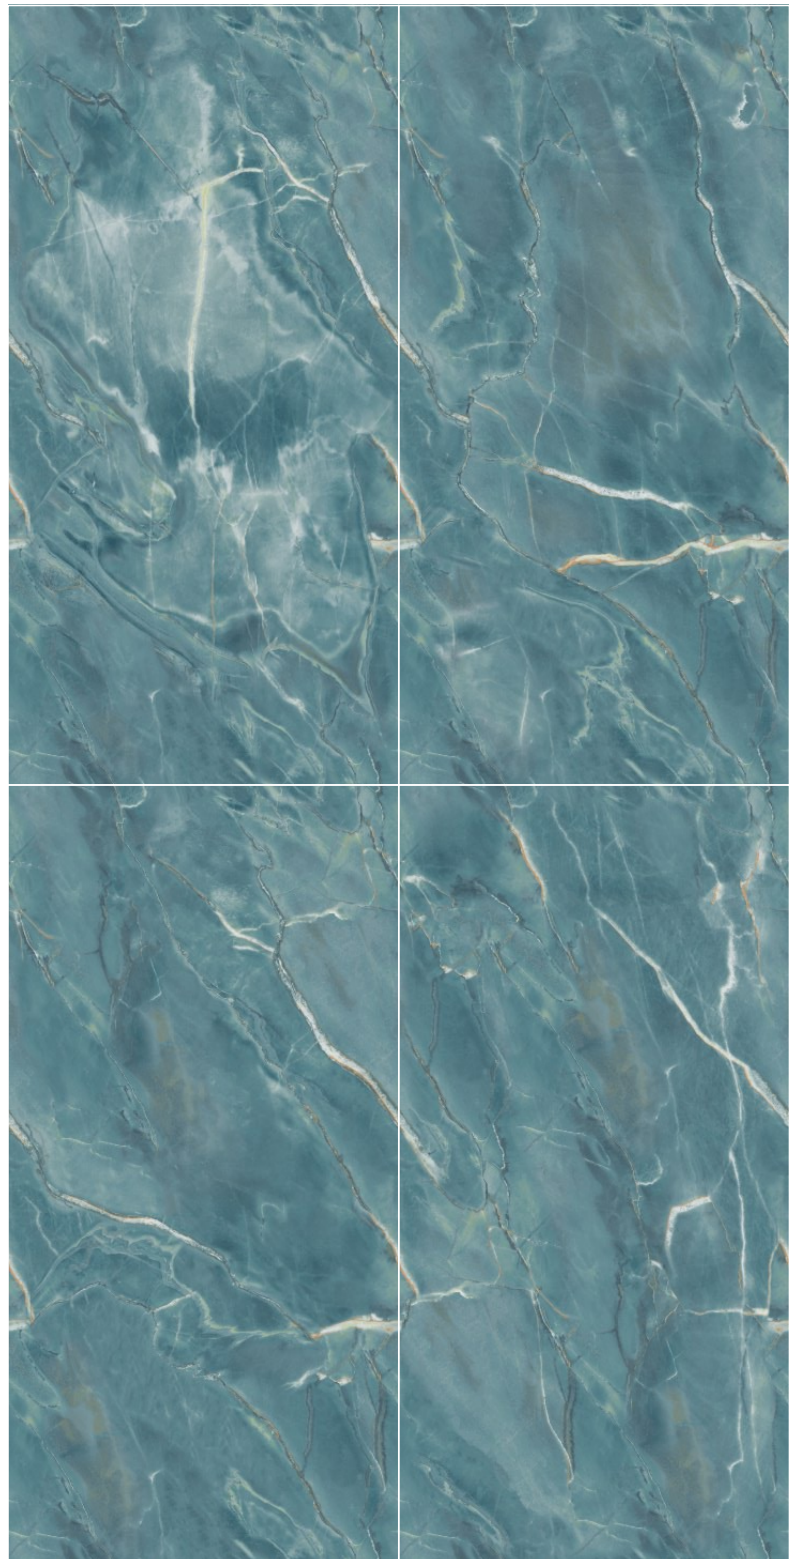

Highgloss Finish | 4 Randoms

Trinity Stone Aque

HIGHGLOSS + EXTRA colors

- High durable
- Acid resistance
- Stain resistance
- Easy to clean
- Dimensional stability
- Slip resistance
- Eco friendly
- Maintenance free