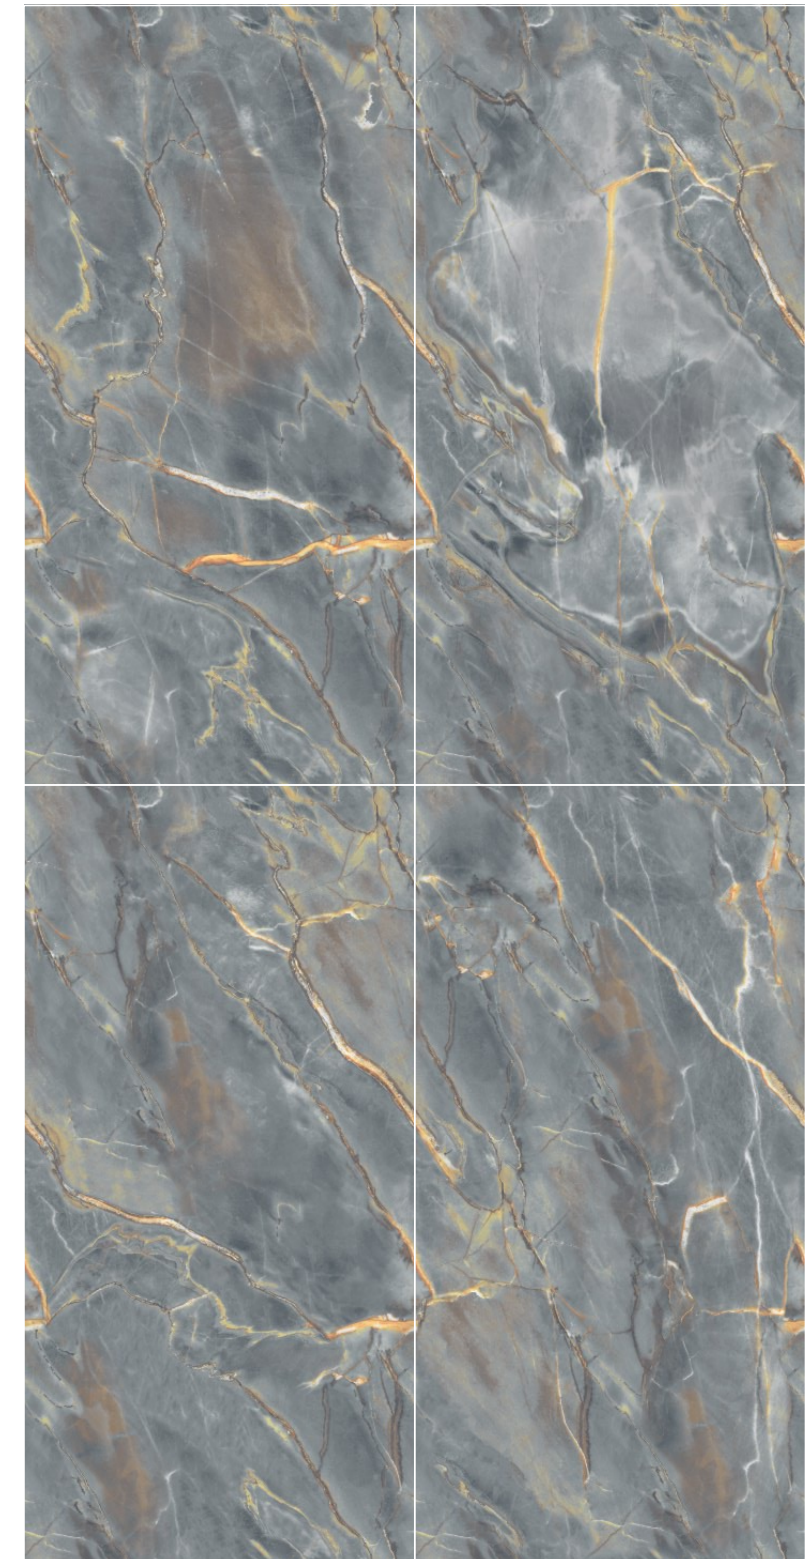

Highgloss Finish | 4 Randoms

Trinity Stone Grey

HIGHGLOSS + EXTRA colors

- High durable
- Acid resistance
- Stain resistance
- Easy to clean
- Dimensional stability
- Slip resistance
- Eco friendly
- Maintenance free