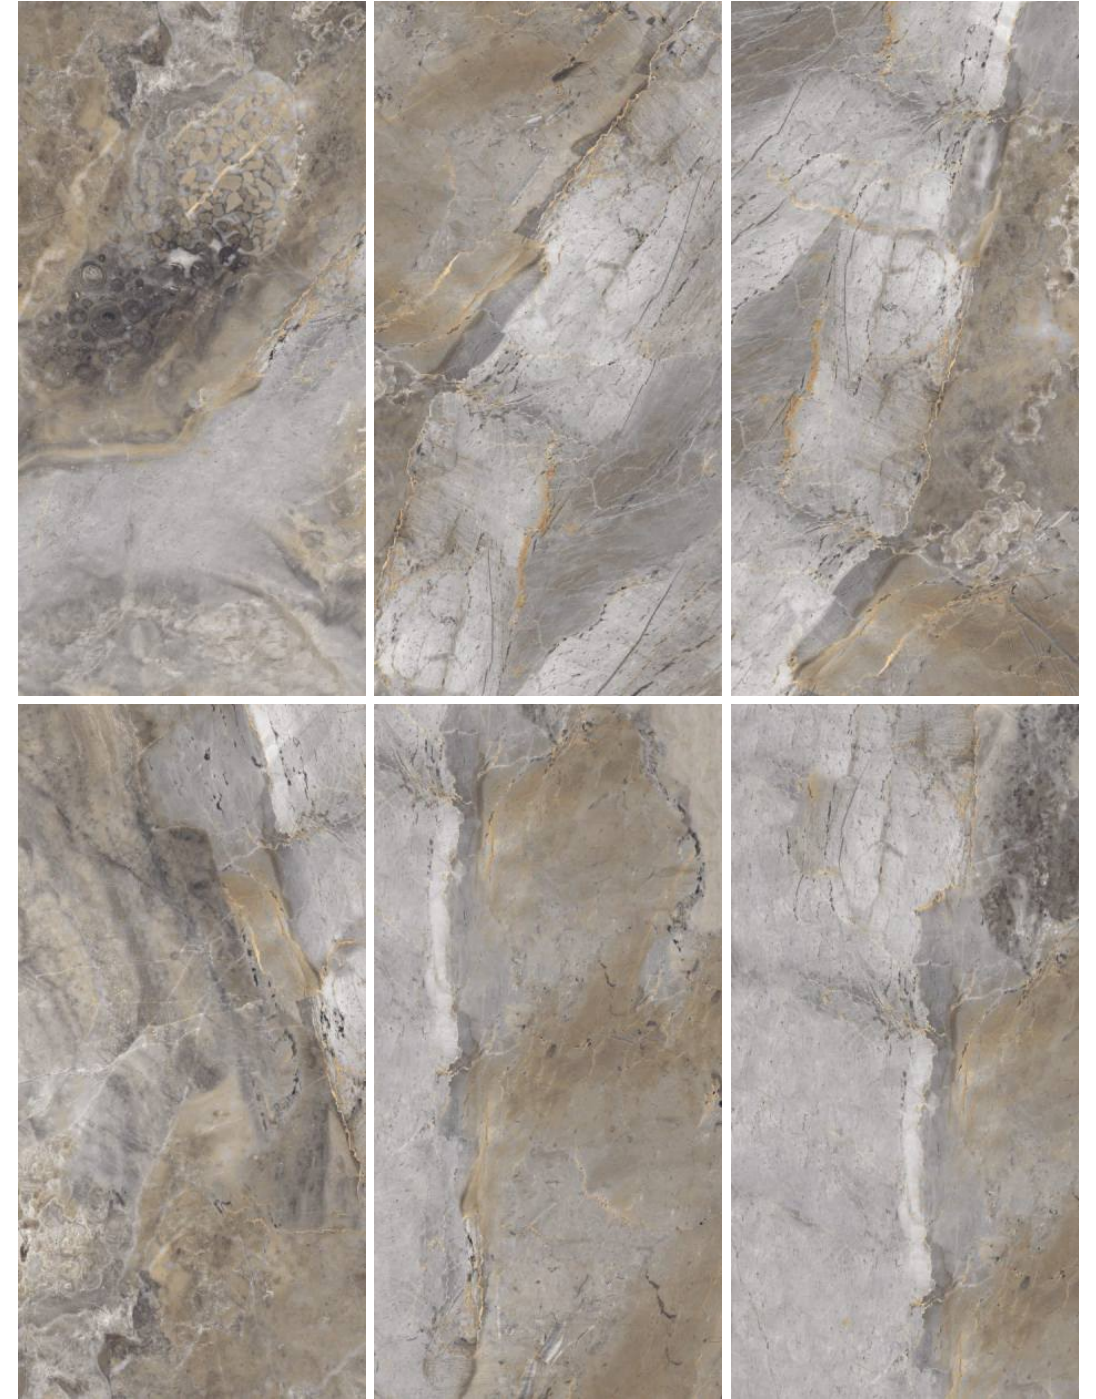

UARKA OROBICO GREY

Finish : Glossy
Faces : 06

Finish : Glossy
Faces : 06

MOSAIC

*mosaic is available on special request with MOQ