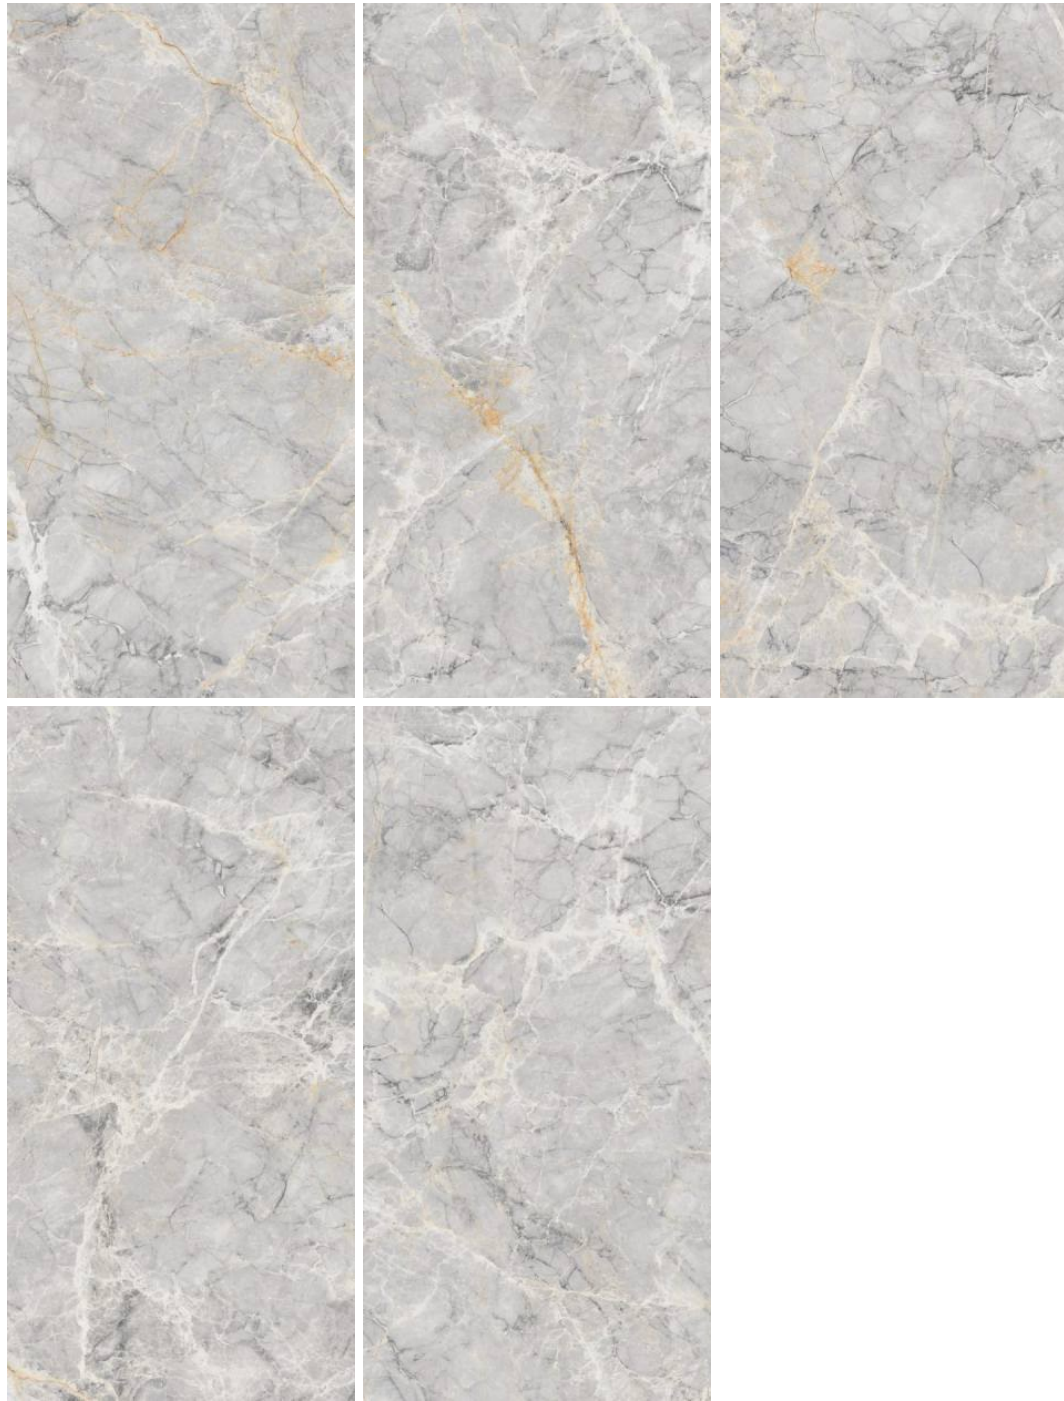

LIVER POOL BIANCO

Finish : Glossy
Faces : 05