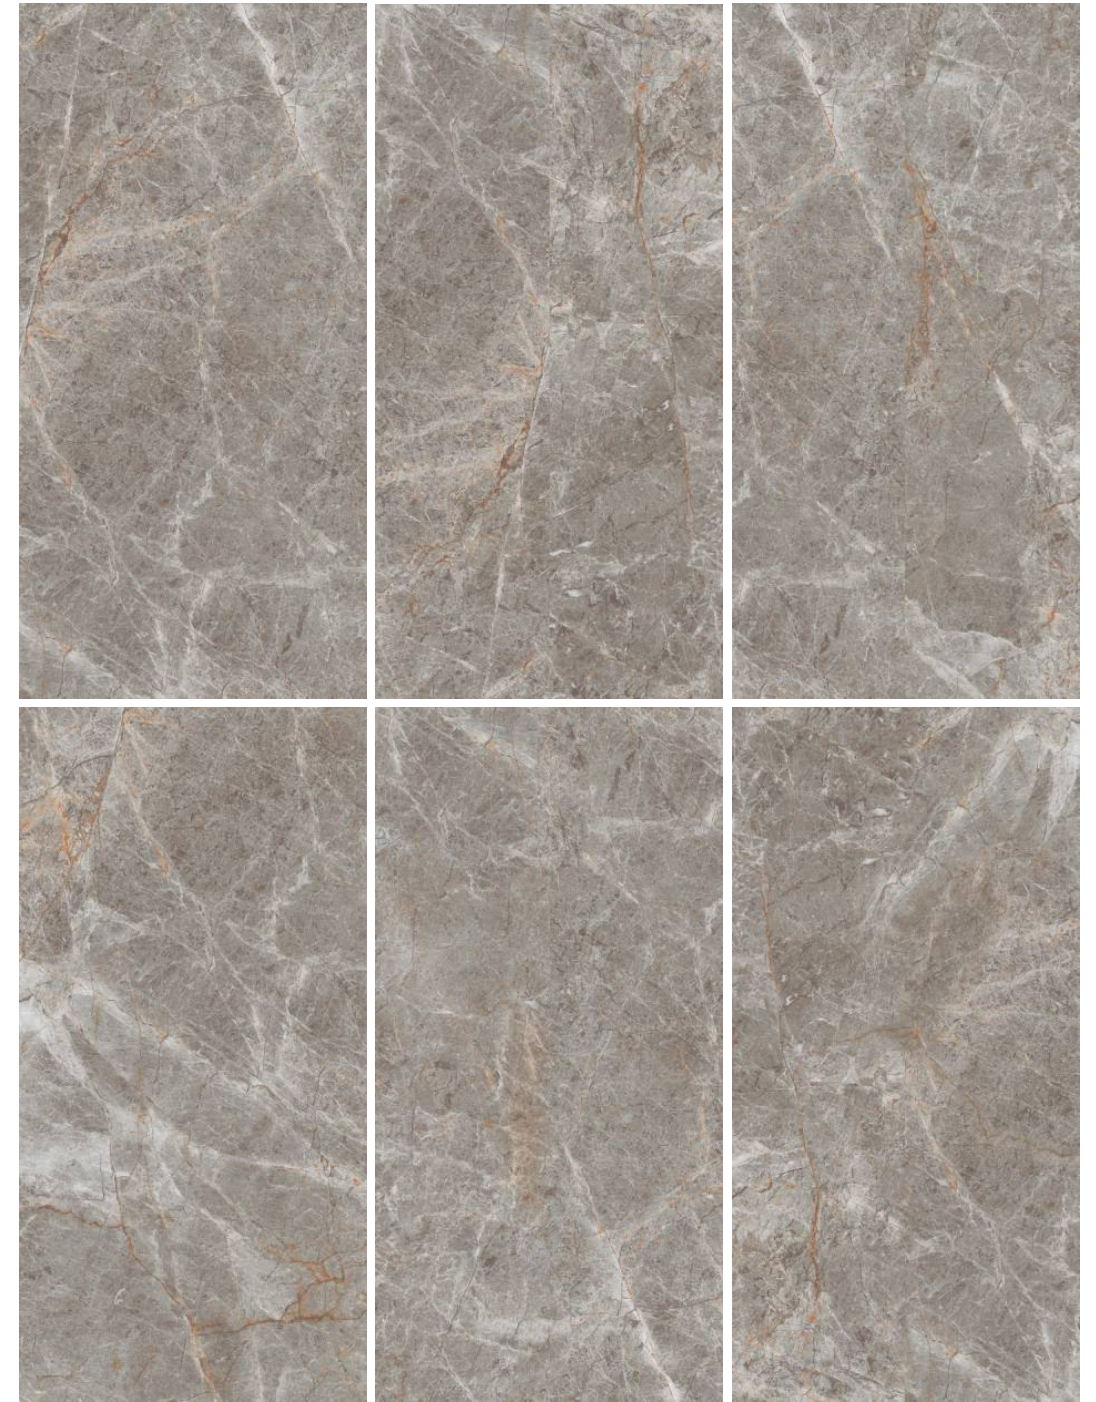

FOREST BEIGE

Finish : Glossy
Faces : 07

FOREST BIANCO

Finish : Glossy
Faces : 06

MOSAIC

*mosaic is available on special request with MOQ

FORNES PULPIS GREY

FUSION GREY