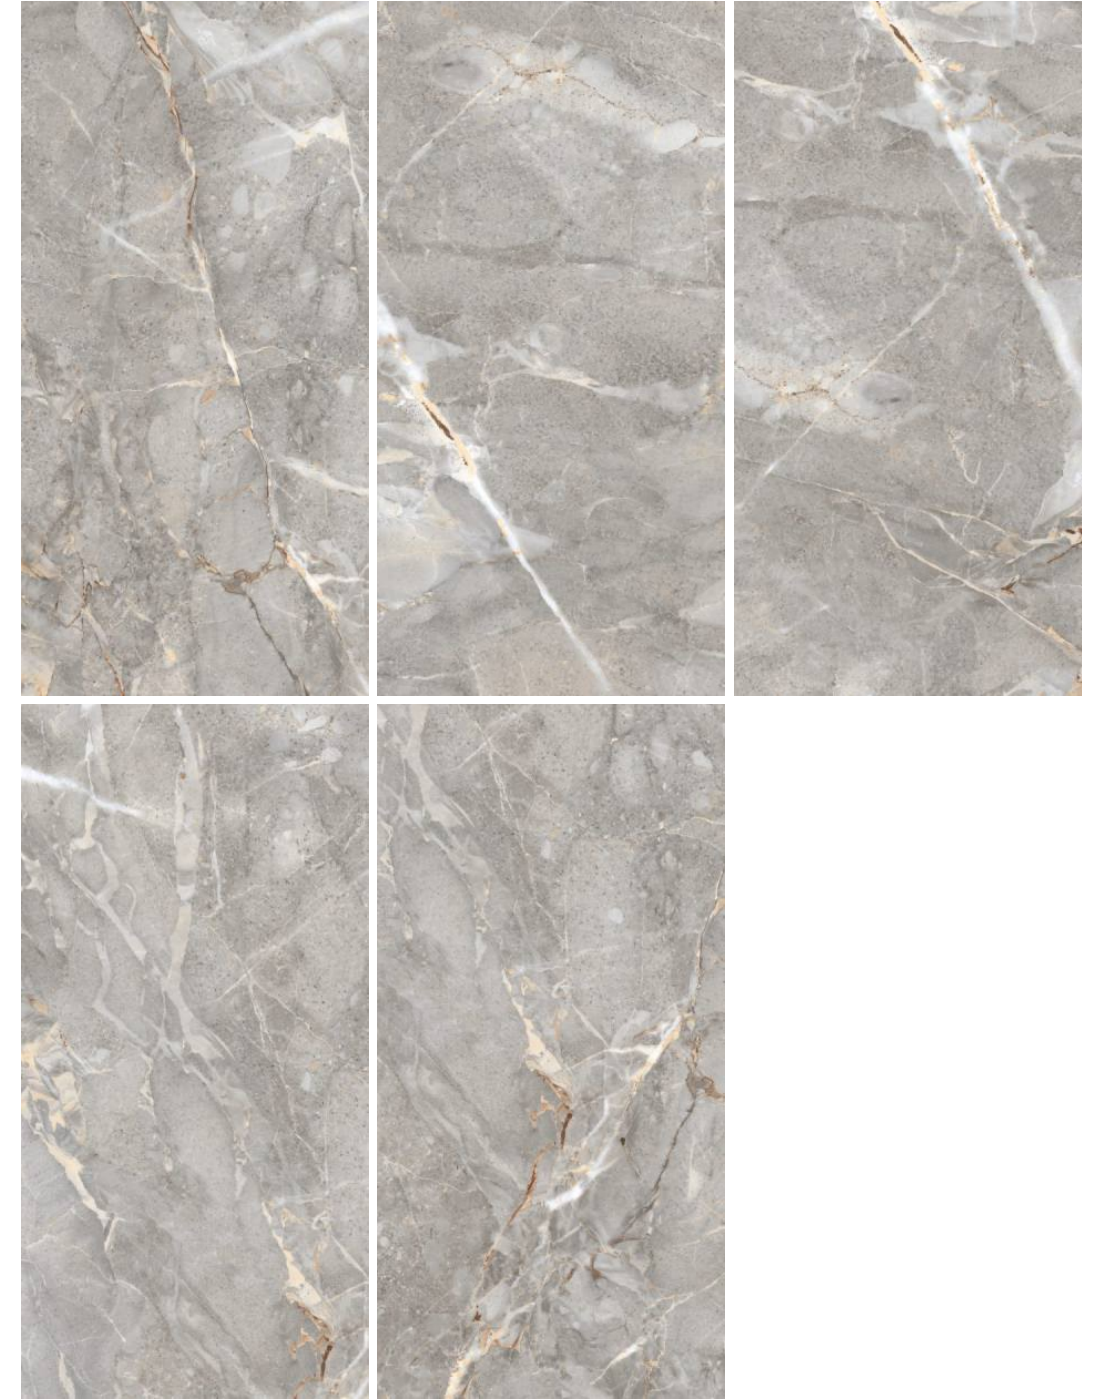

OPERA GREY

Finish : Glossy
Faces : 05