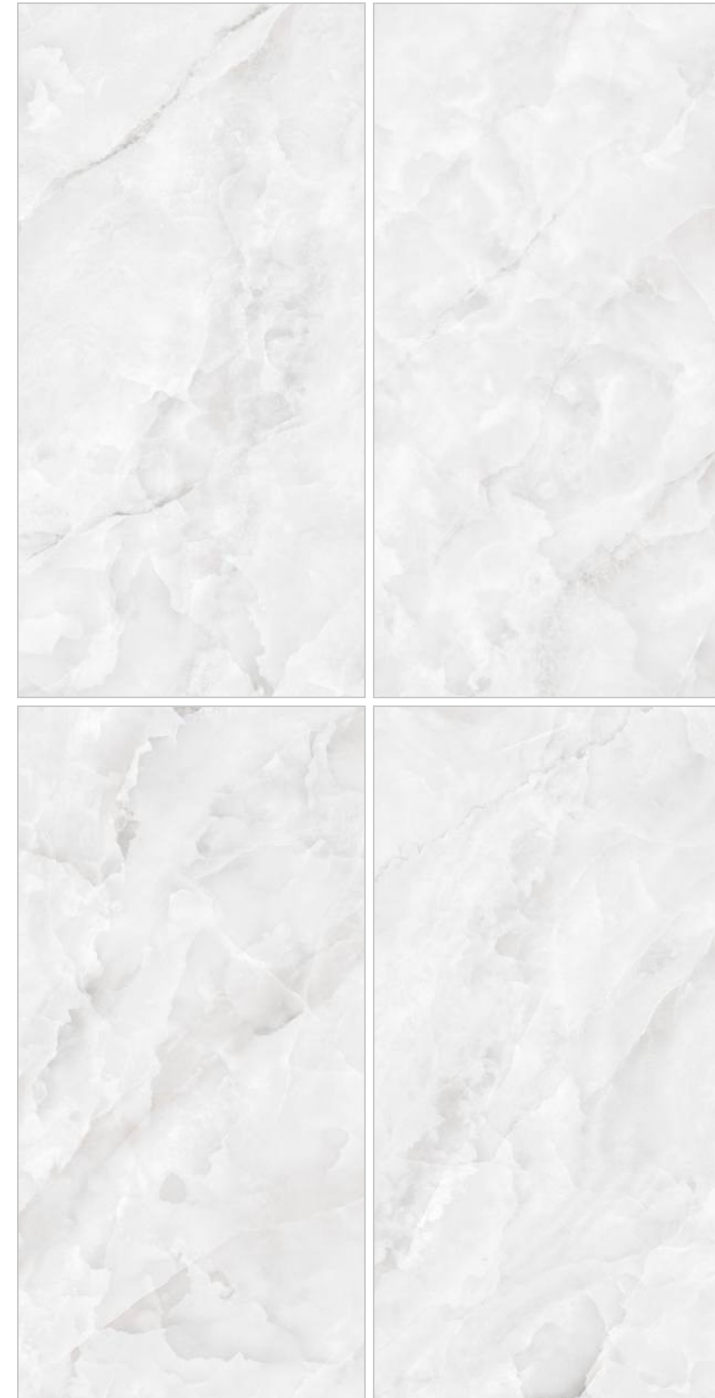

*mosaic is available on special request with MOQ

FONTANA NATURAL

Finish : Glossy
Faces : 06

FORAM ONYX WHITE

Finish : Glossy
Faces : 04

MOSAIC

*mosaic is available on special request with MOQ

WALL : FONTANA NATURAL / FLOOR : FORAM ONYX WHITE
SIZE : 600X1200MM / FINISH : GLOSSY