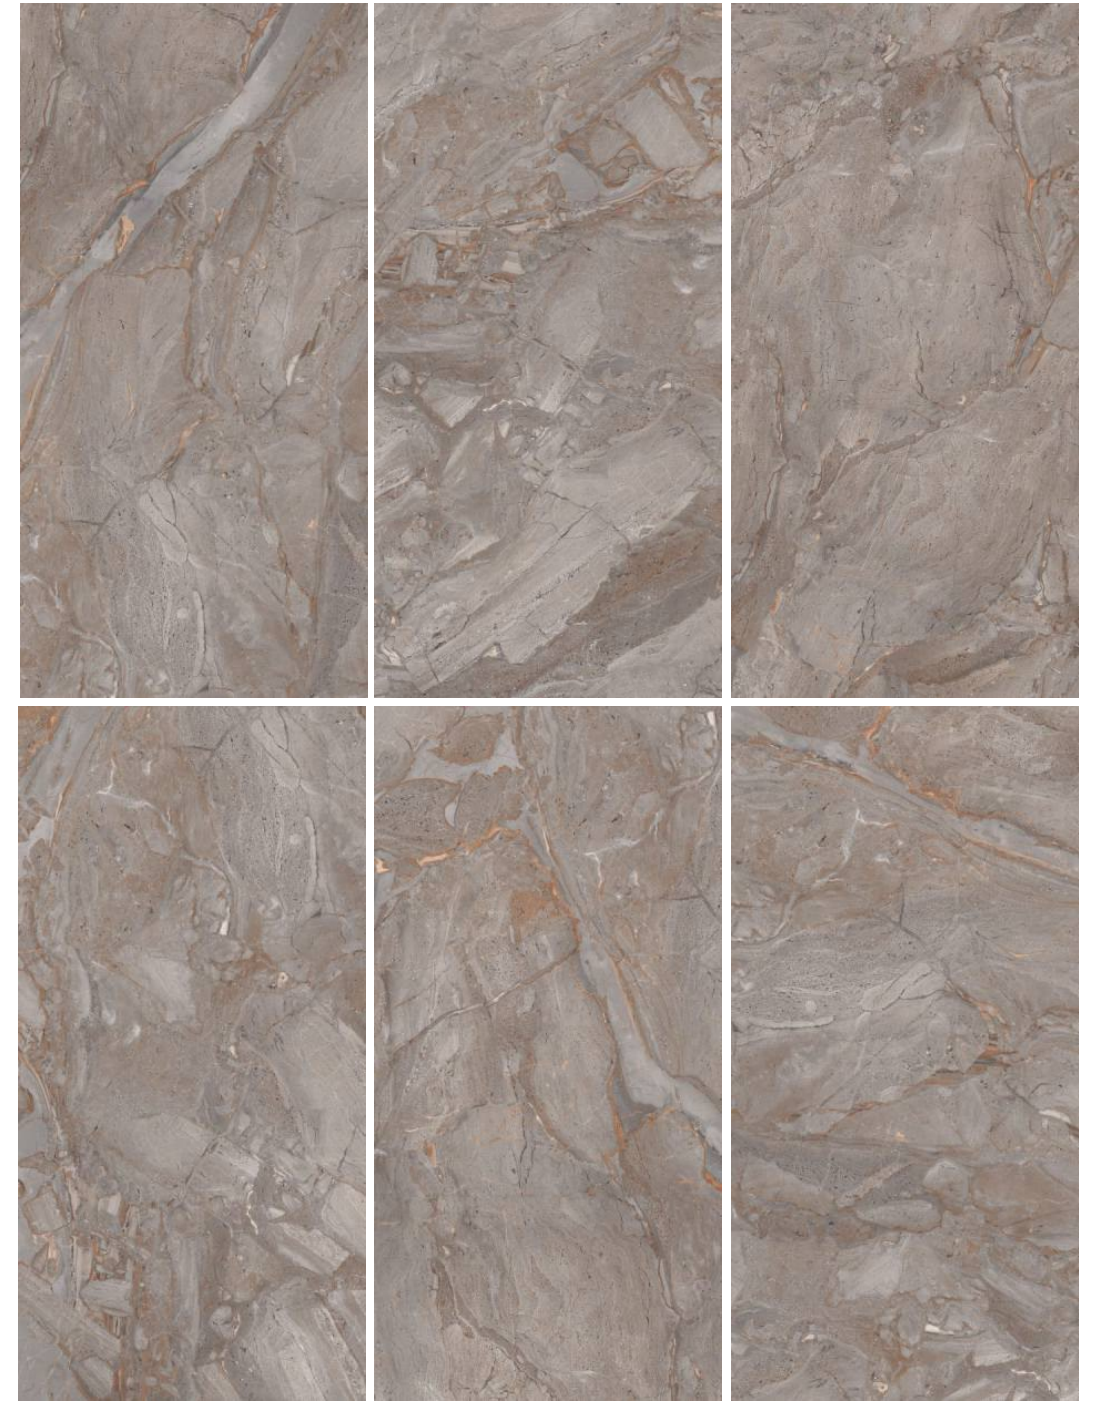

CLASSIC DYNA TERRA

Finish : Glossy
Faces : 06