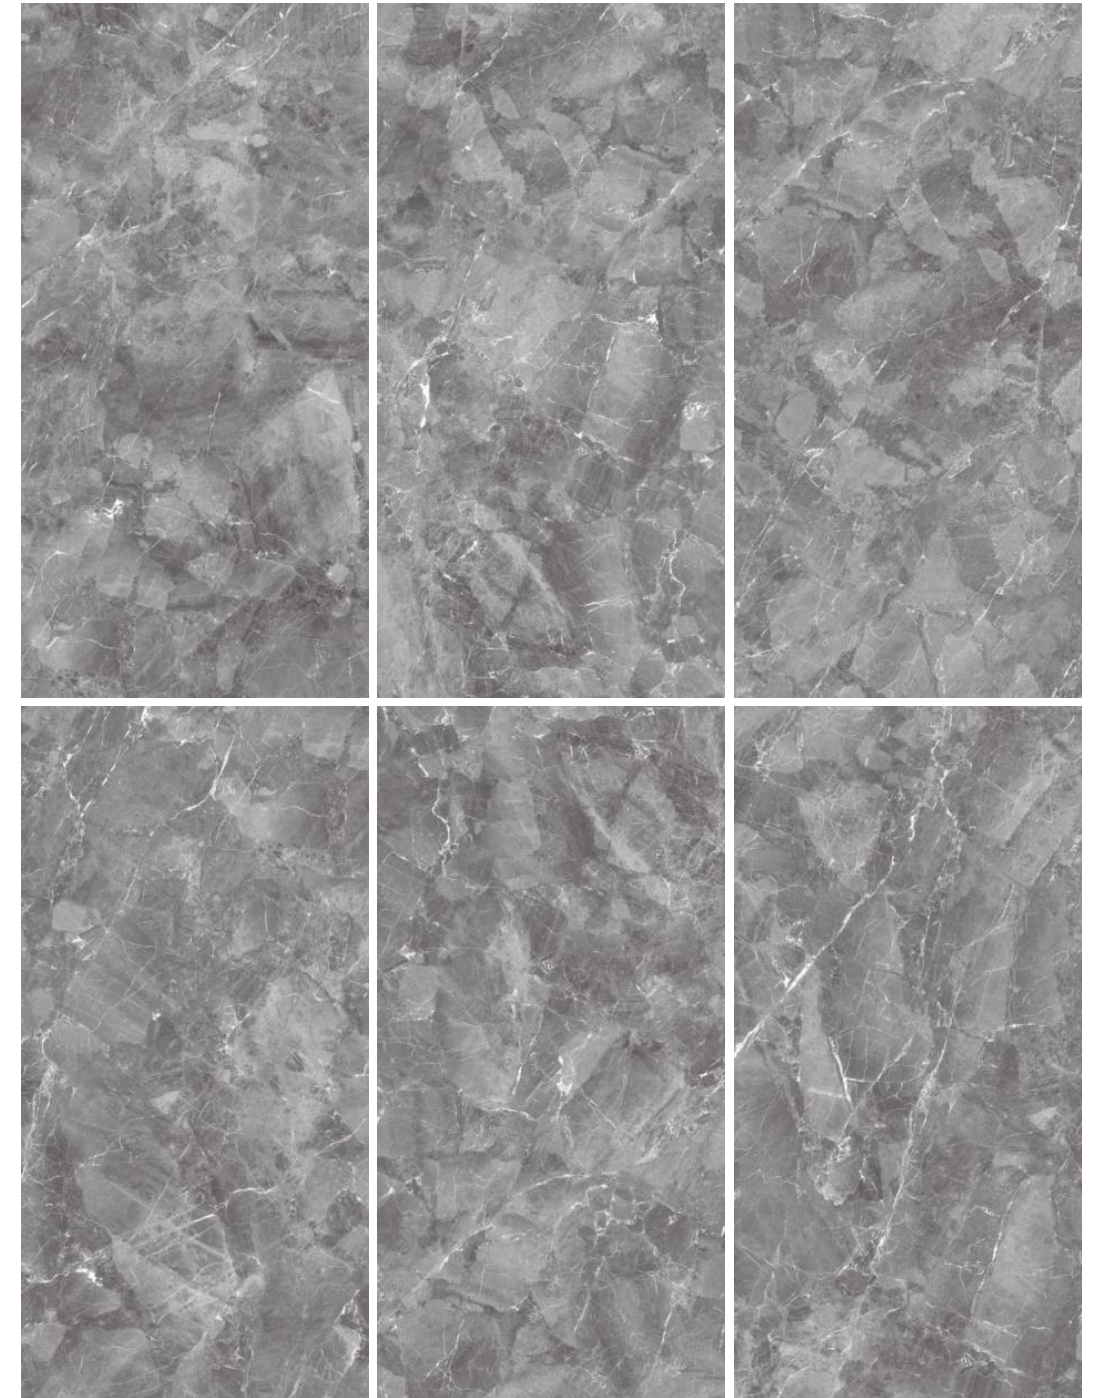

FIORDI GREY

Finish : Glossy
Faces : 06