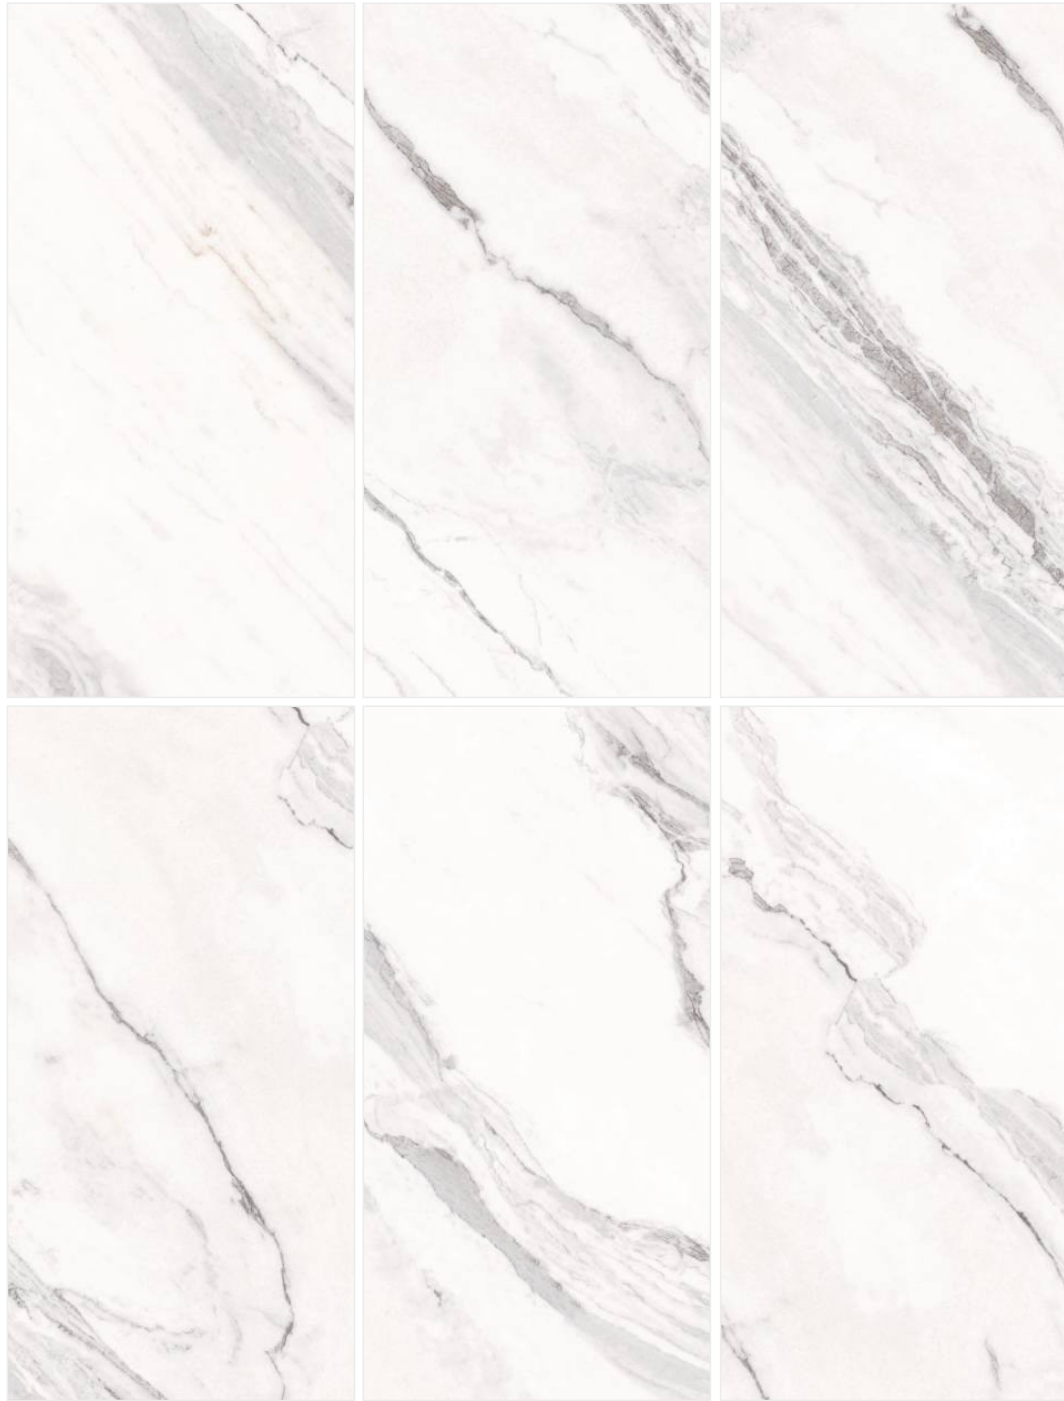

GINGER CALACATTA

Finish : Glossy
Faces : 06