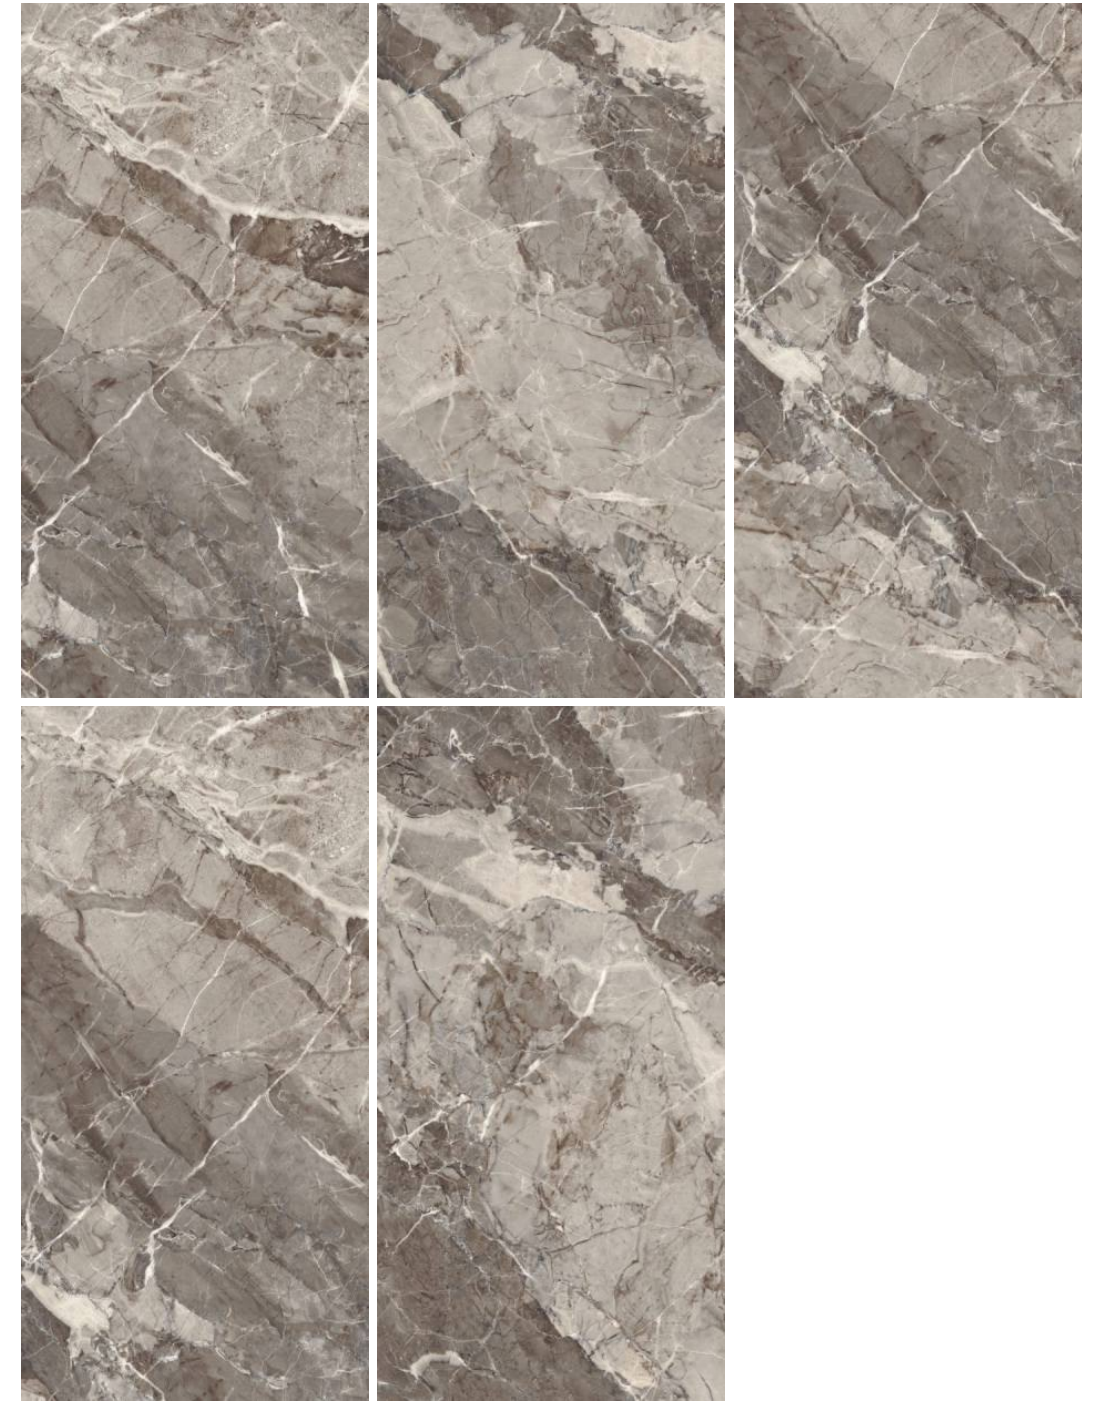

600X1200MM

MOSAIC

*mosaic is available on special request with MOQ

DESTAN SMOKE

Finish : Glossy
Faces : 05

DHGANI BRECCIA

Finish : Glossy
Faces : 05

MOSAIC