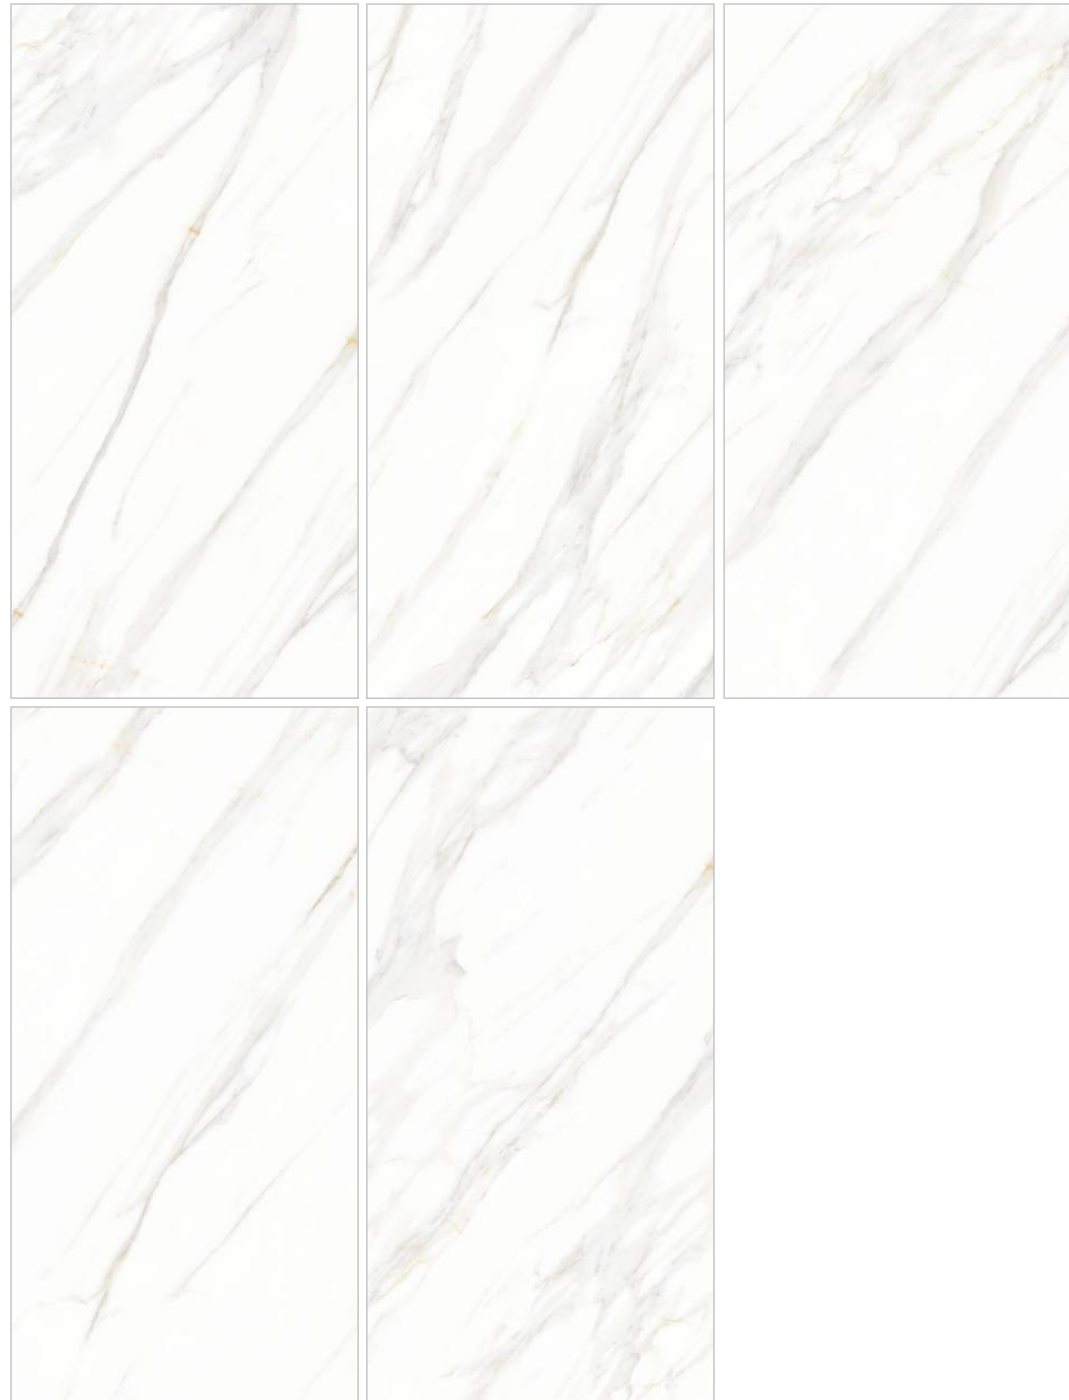

Finish : Glossy
Faces : 06

NESCO ARMANI SILVER

Finish : Glossy
Faces : 04

MOSAIC

*mosaic is available on special request with MOQ

PREVIEW OF NATURAL ONYX
SIZE : 600X1200MM / FINISH : GLOSSY

NORA WHITE

Finish : Glossy
Faces : 05