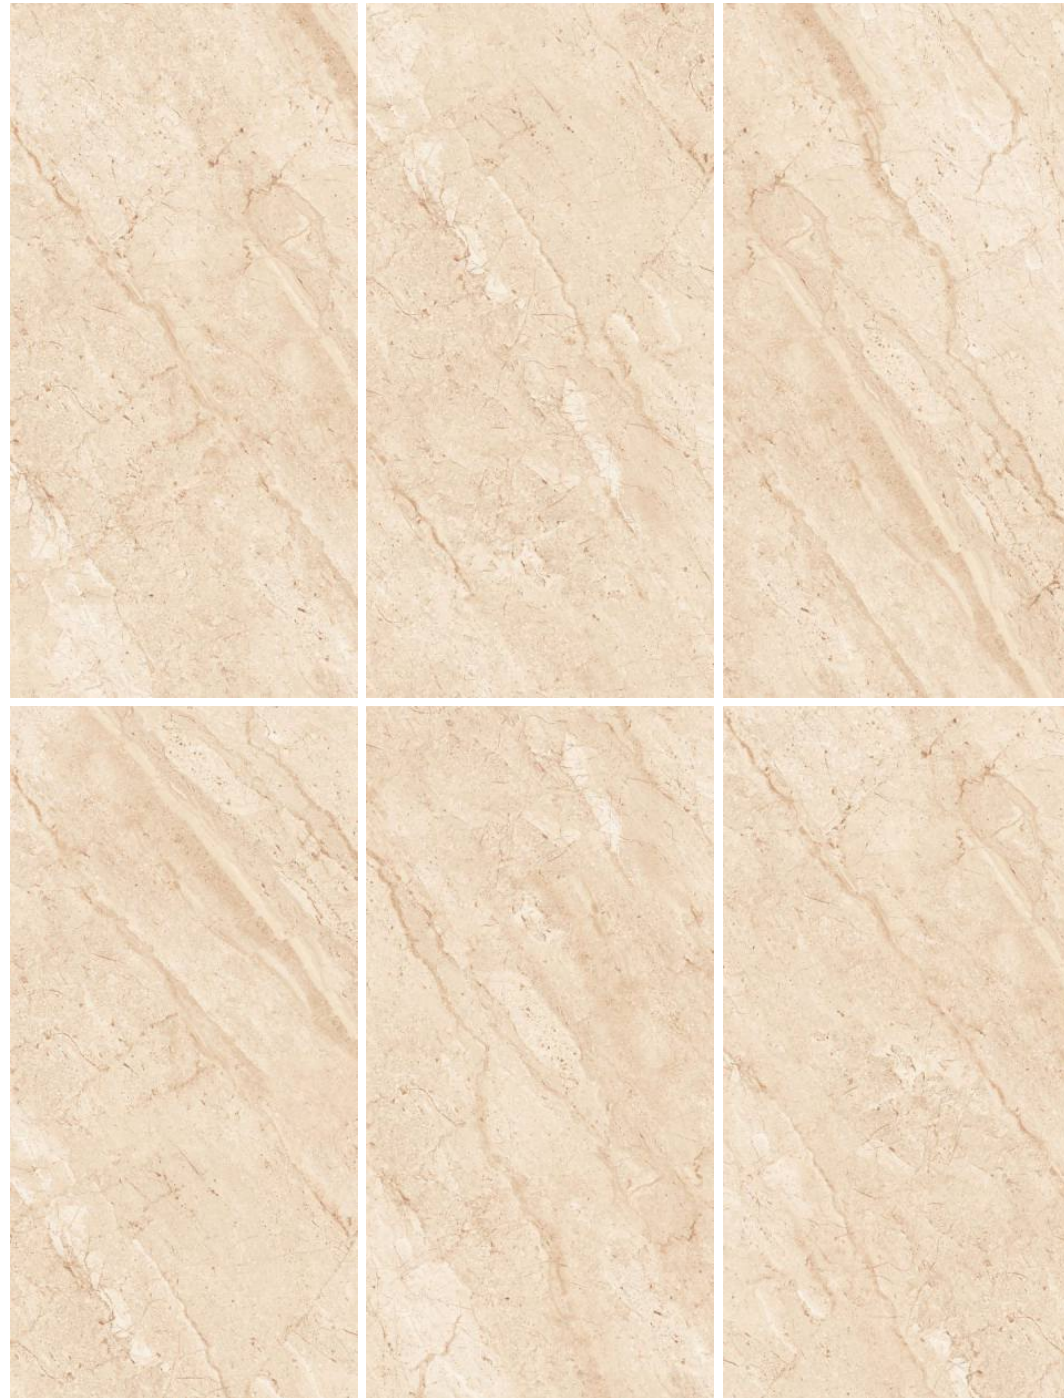

Finish : Glossy

Faces : 06

PREVIEW OF MARFIL BEIGE
SIZE : 600X1200MM / FINISH : GLOSSY

MARTIN BROWN

Finish : Glossy

Faces : 06

PREVIEW OF MARTIN BROWN
SIZE : 600X1200MM / FINISH : GLOSSY

NATURAL ONYX