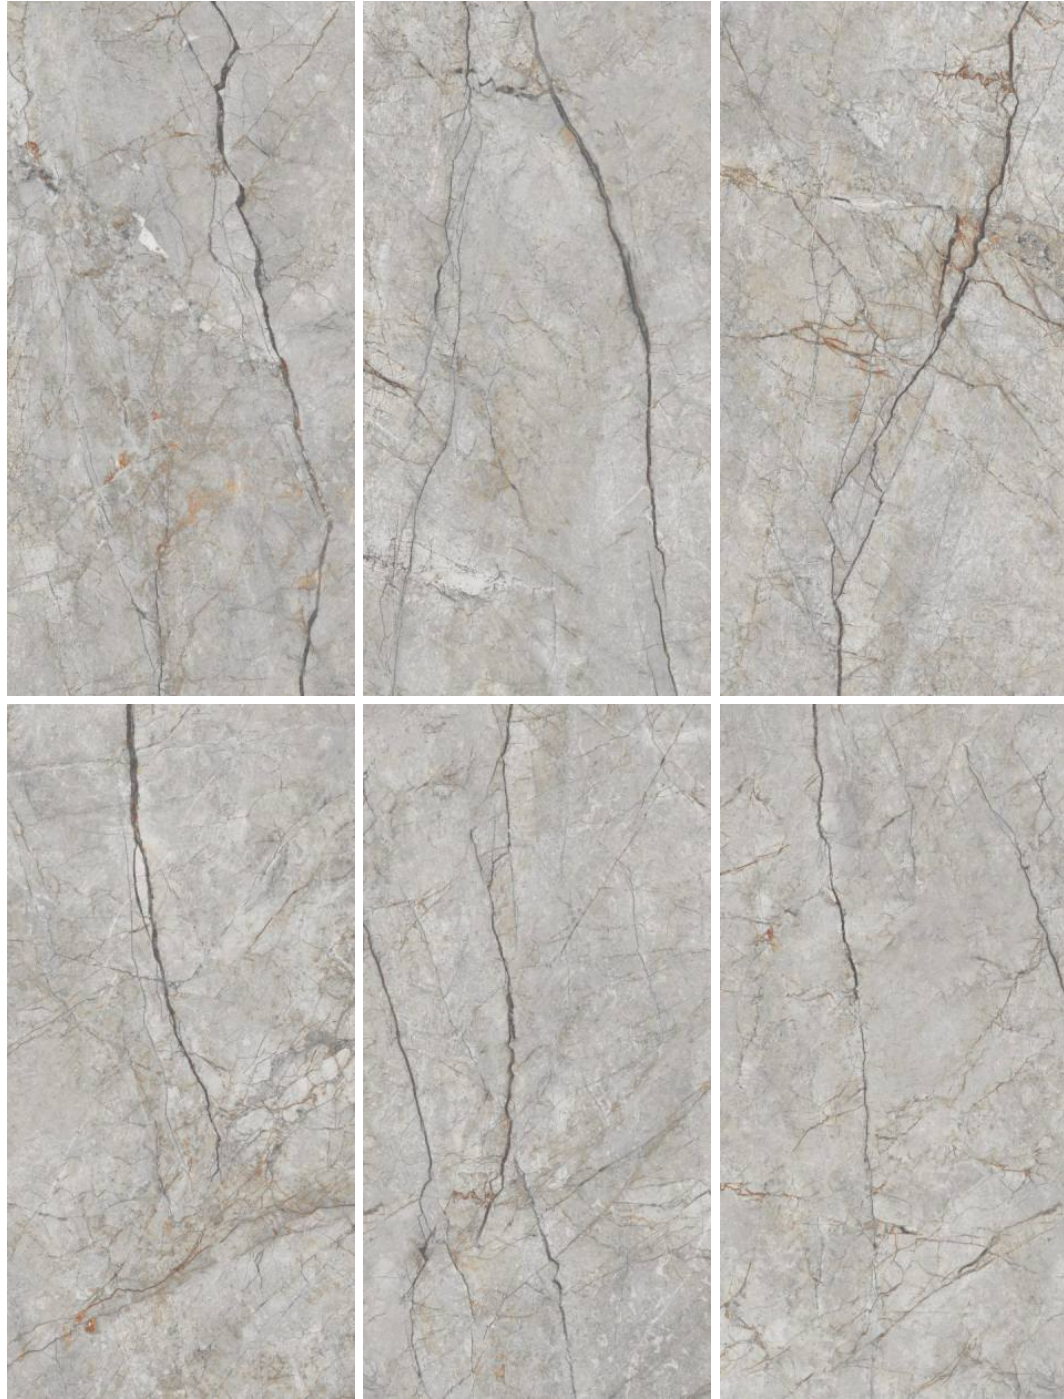

AVORIO GREY

Finish : Glossy
Faces : 07