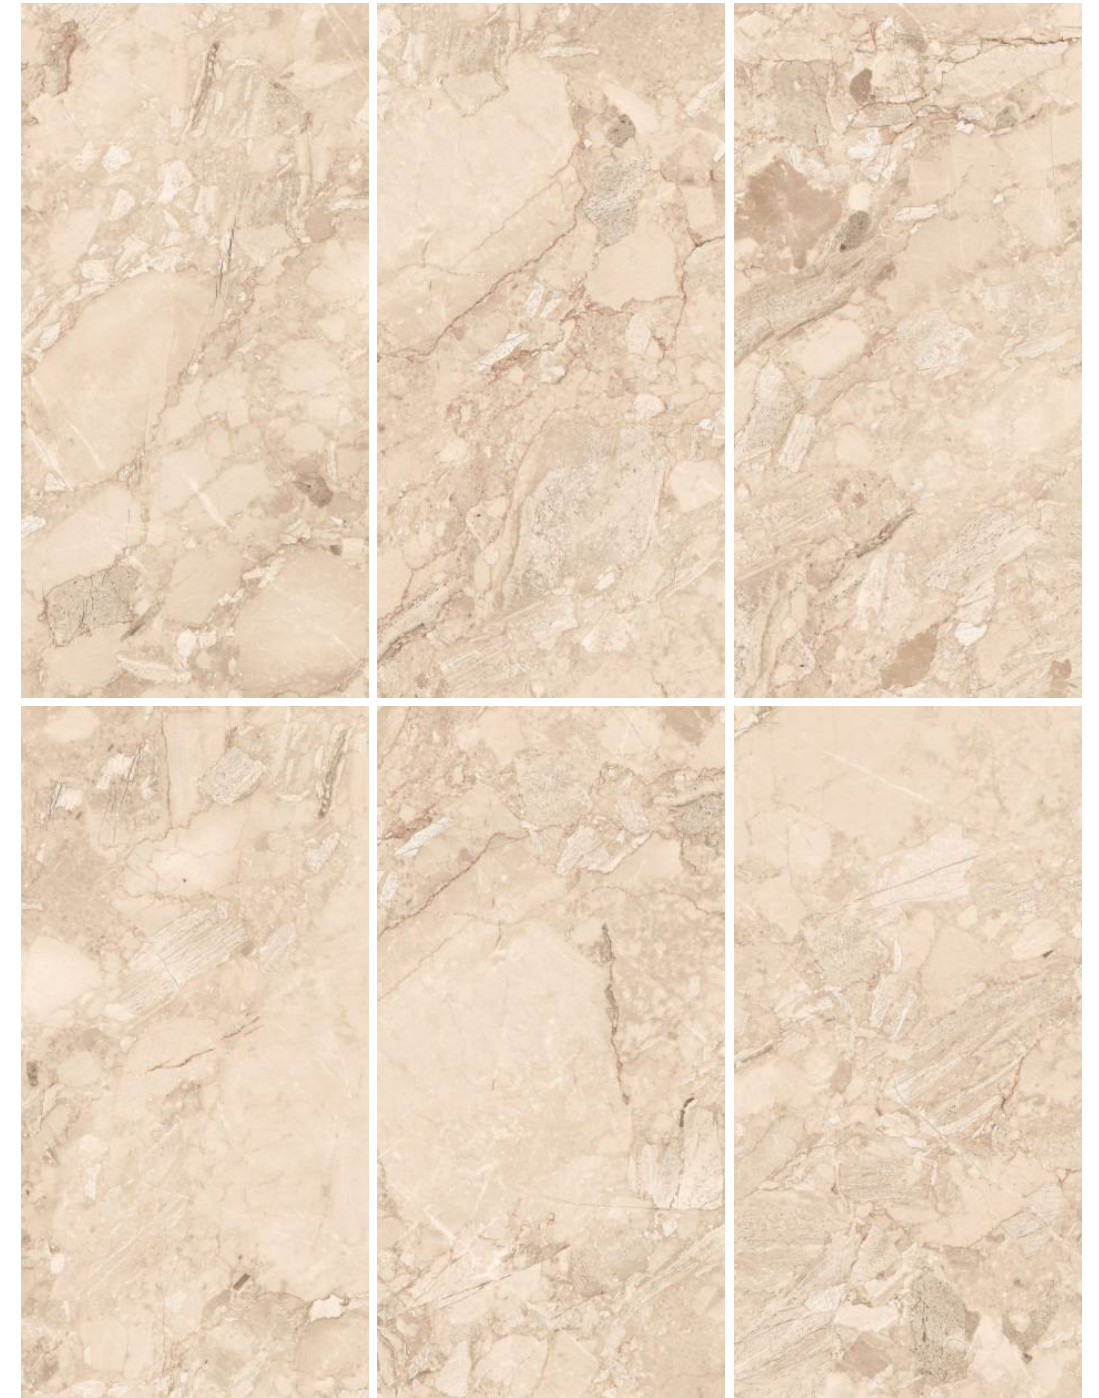

CLOUD ONYX BEIGE

Finish : Glossy
Faces : 05

MOSAIC

*mosaic is available on special request with MOQ

CORCEL BRECCIA BIANCO

Finish : Glossy
Faces : 06

CORCEL BRECCIA BEIGE

Finish : Glossy
Faces : 06