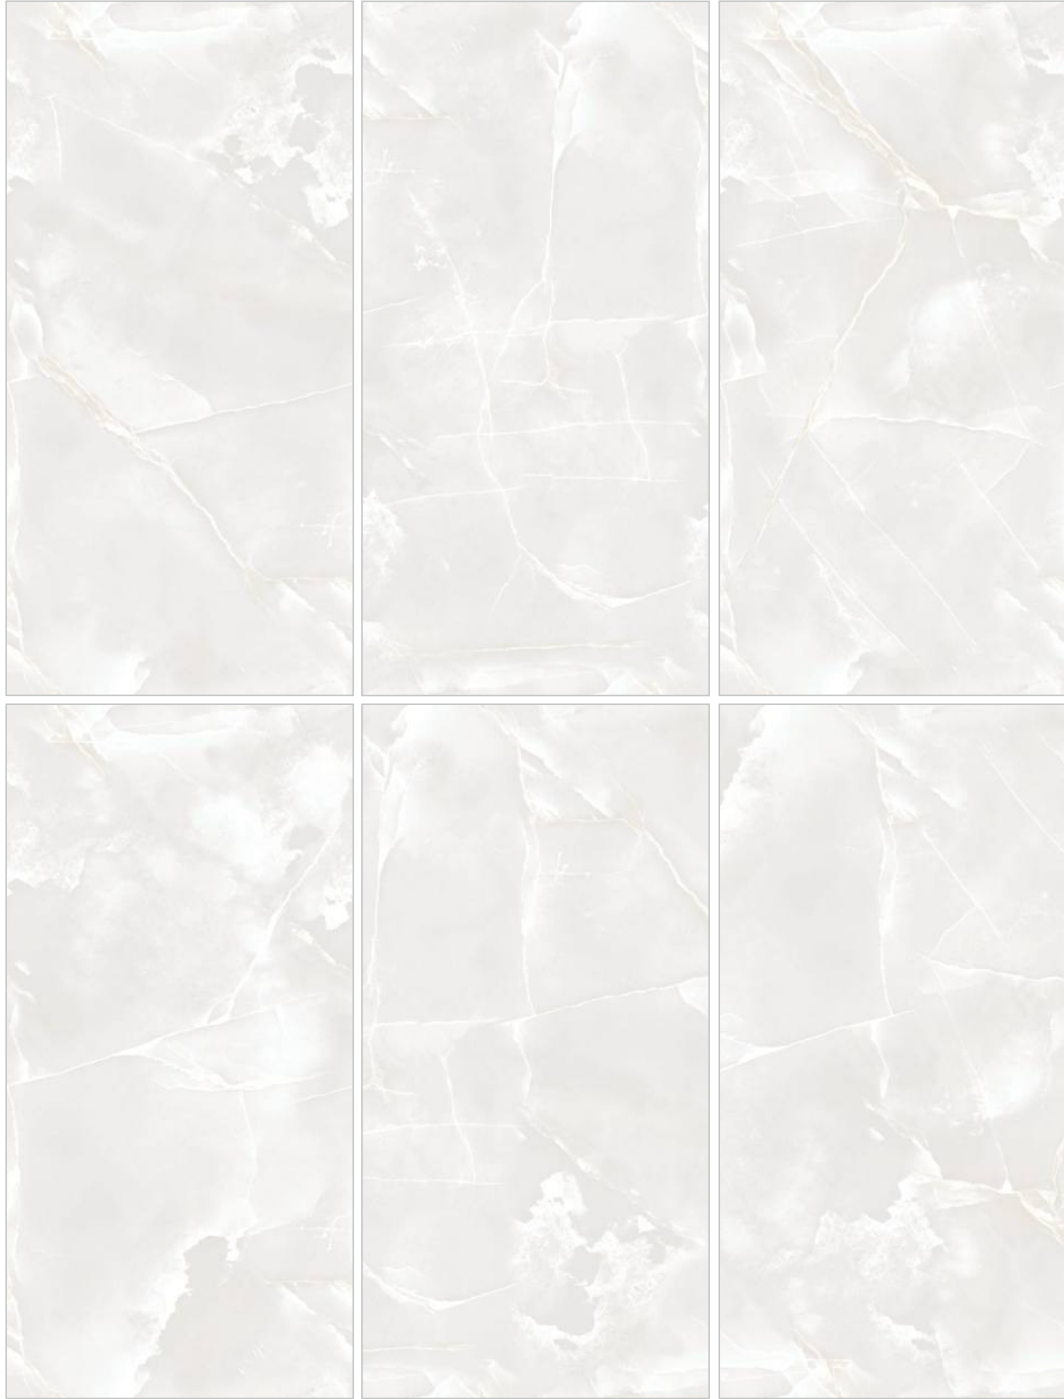

Finish : Glossy

Faces : 06

PREVIEW OF MARFIL BEIGE
SIZE : 600X1200MM / FINISH : GLOSSY

MARTIN BROWN

Finish : Glossy

Faces : 06

PREVIEW OF MARTIN BROWN
SIZE : 600X1200MM / FINISH : GLOSSY

NATURAL ONYX