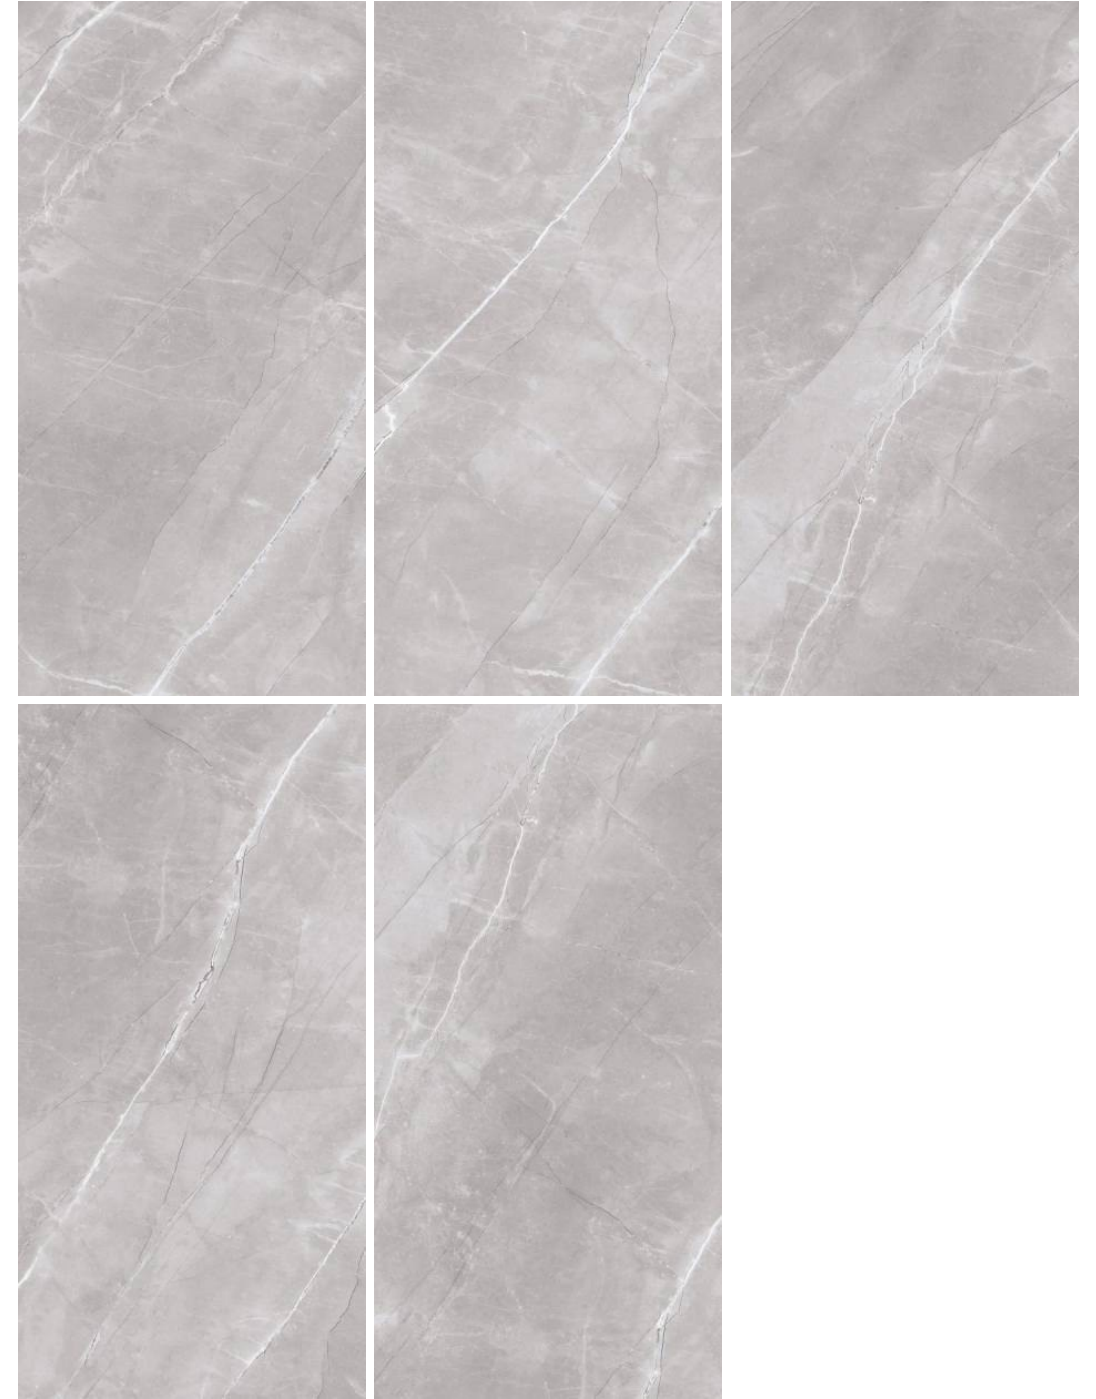

BARSELONA PULPIS DOVE

Finish : Glossy
Faces : 05

Finish : Glossy
Faces : 05

MOSAIC

*mosaic is available on special request with MOQ