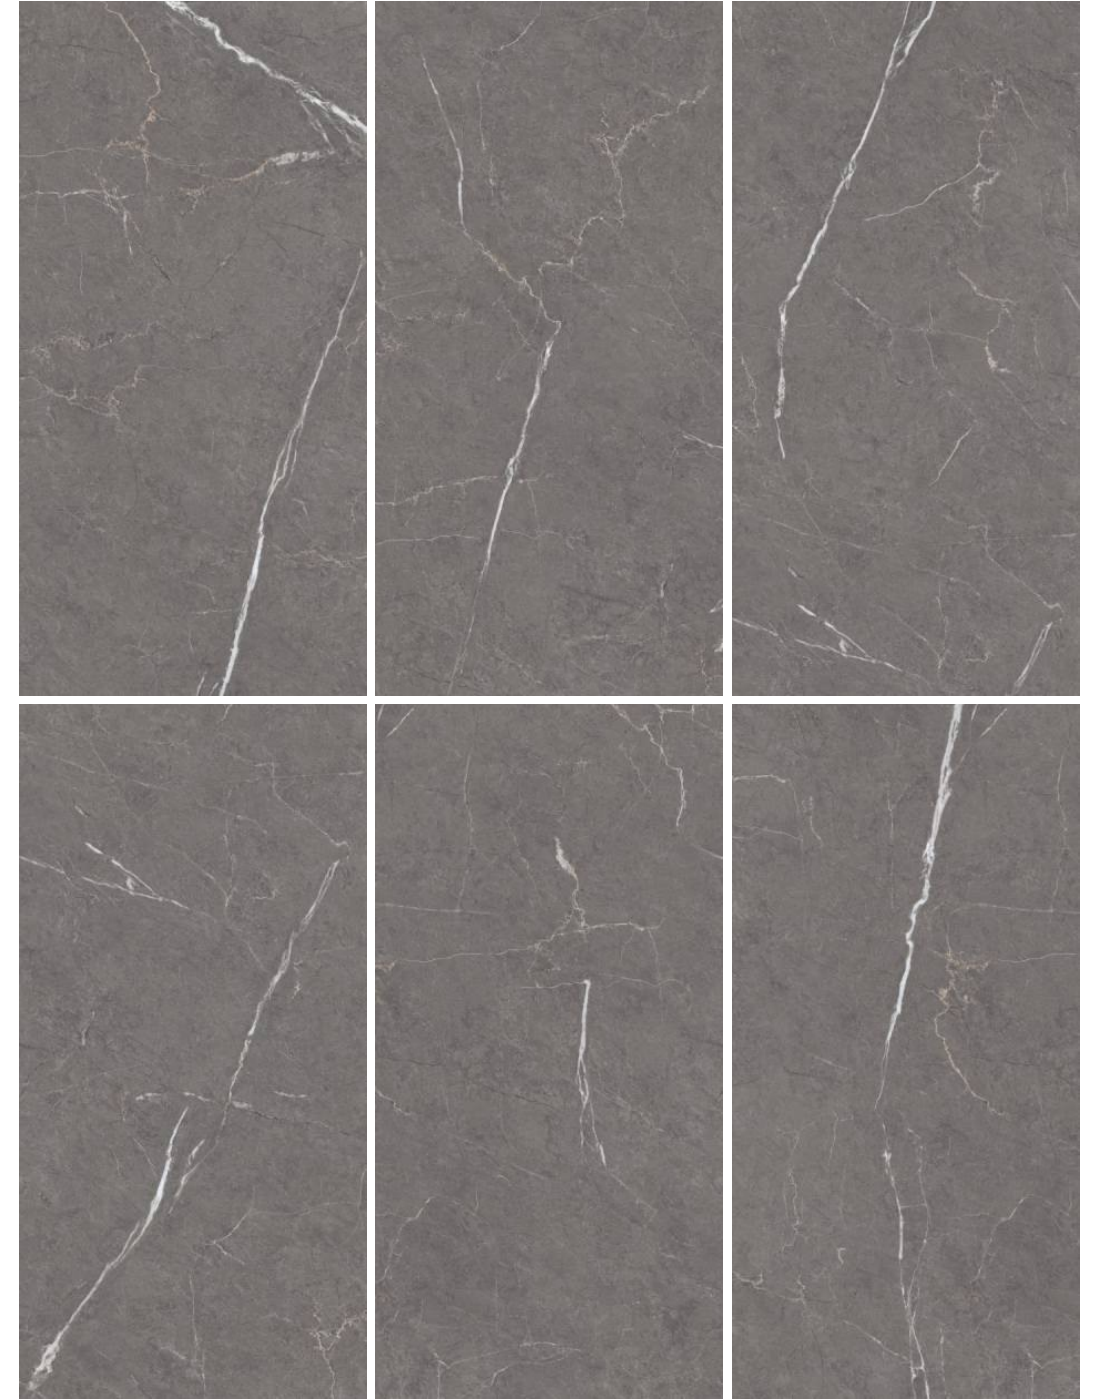

LOTAS ARMANI GREY

600X1200MM

Finish : Glossy
Faces : 06

Finish : Glossy
Faces : 06

MOSAIC

*mosaic is available on special request with MOQ