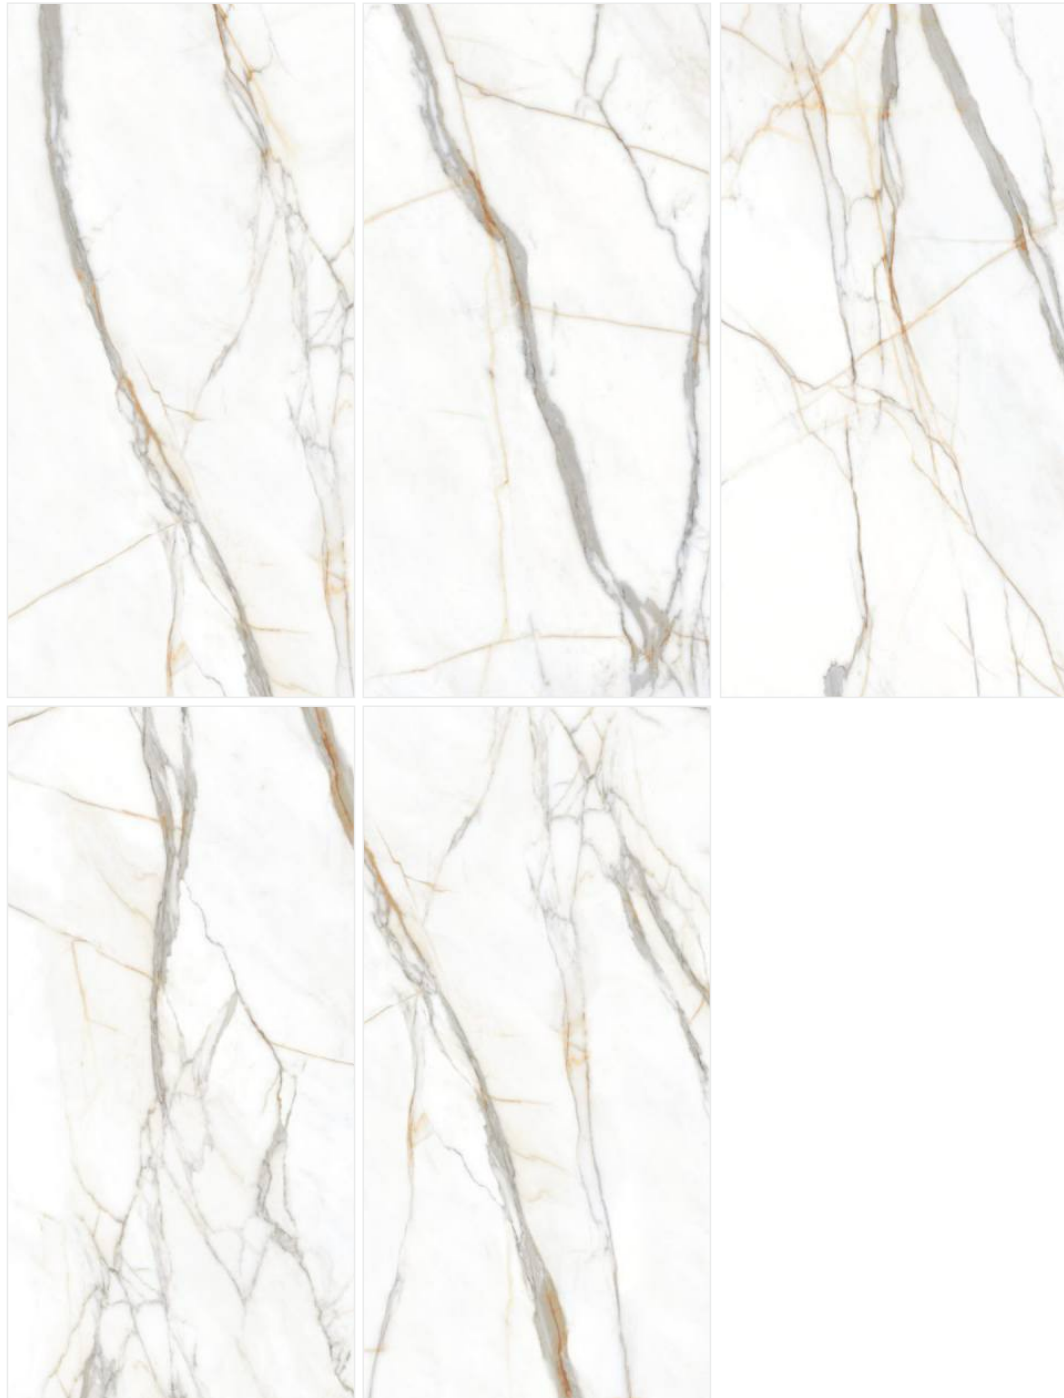

Finish : Glossy
Faces : 05

MOSAIC

*mosaic is available on special request with MOQ

PREVIEW OF CALACATTA GOLD
SIZE : 600X1200MM / FINISH : GLOSSY

CALACATTA BORGHINI NATURAL

Finish : Glossy
Faces : 05

CALACATTA BORGHINI GREY