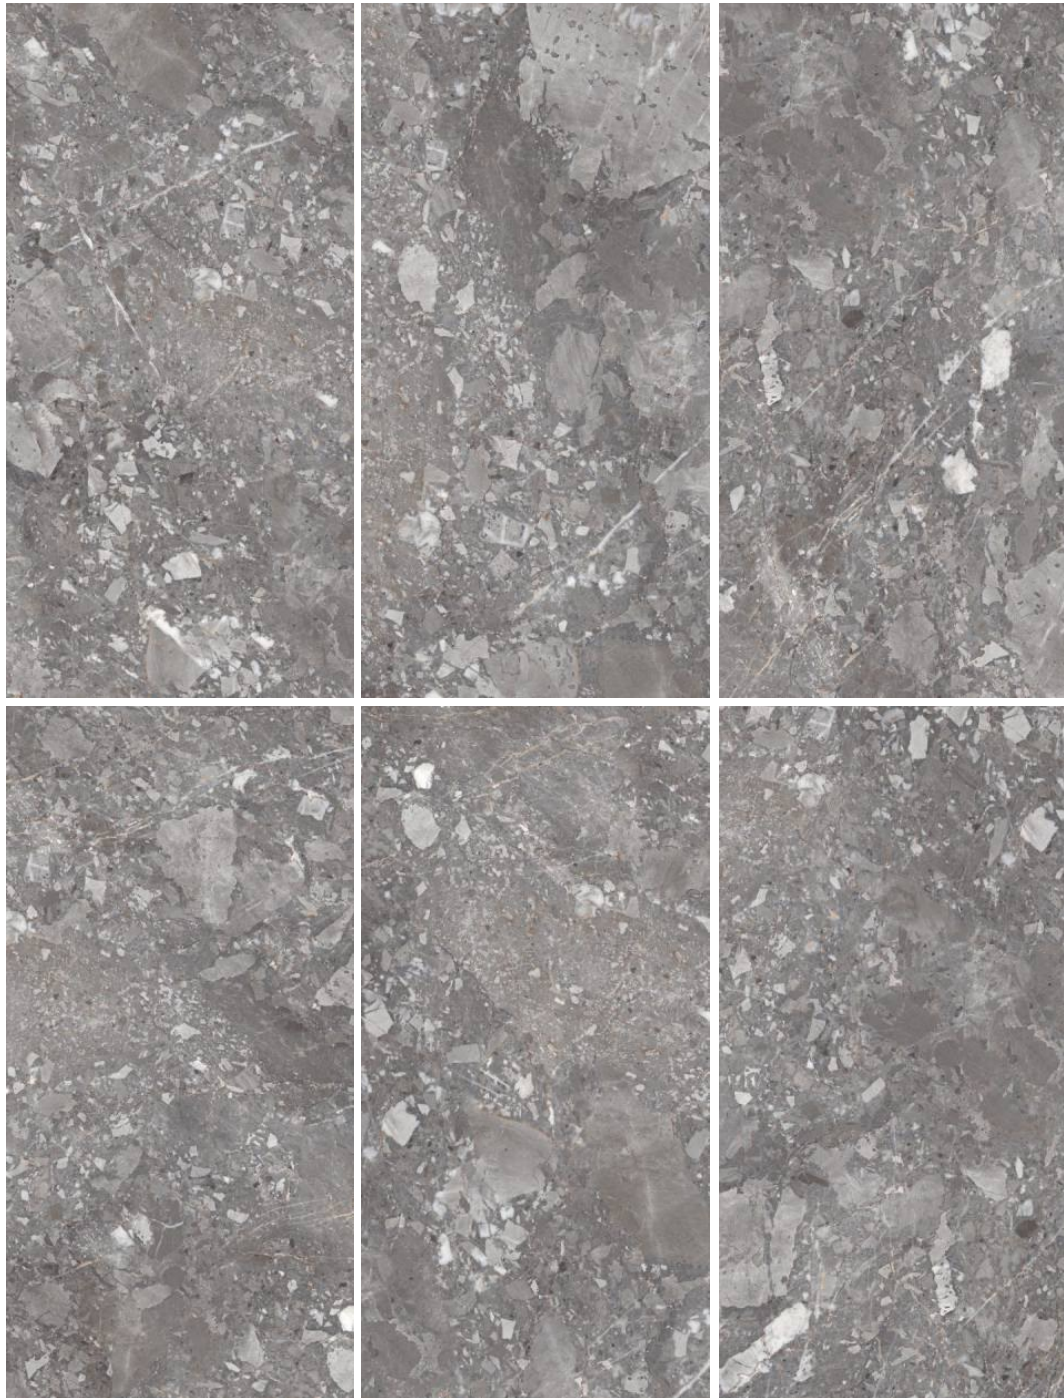

*mosaic is available on special request with MOQ

FONTANA NATURAL

Finish : Glossy
Faces : 06

FORAM ONYX WHITE

Finish : Glossy
Faces : 04

MOSAIC

*mosaic is available on special request with MOQ

WALL : FONTANA NATURAL / FLOOR : FORAM ONYX WHITE
SIZE : 600X1200MM / FINISH : GLOSSY