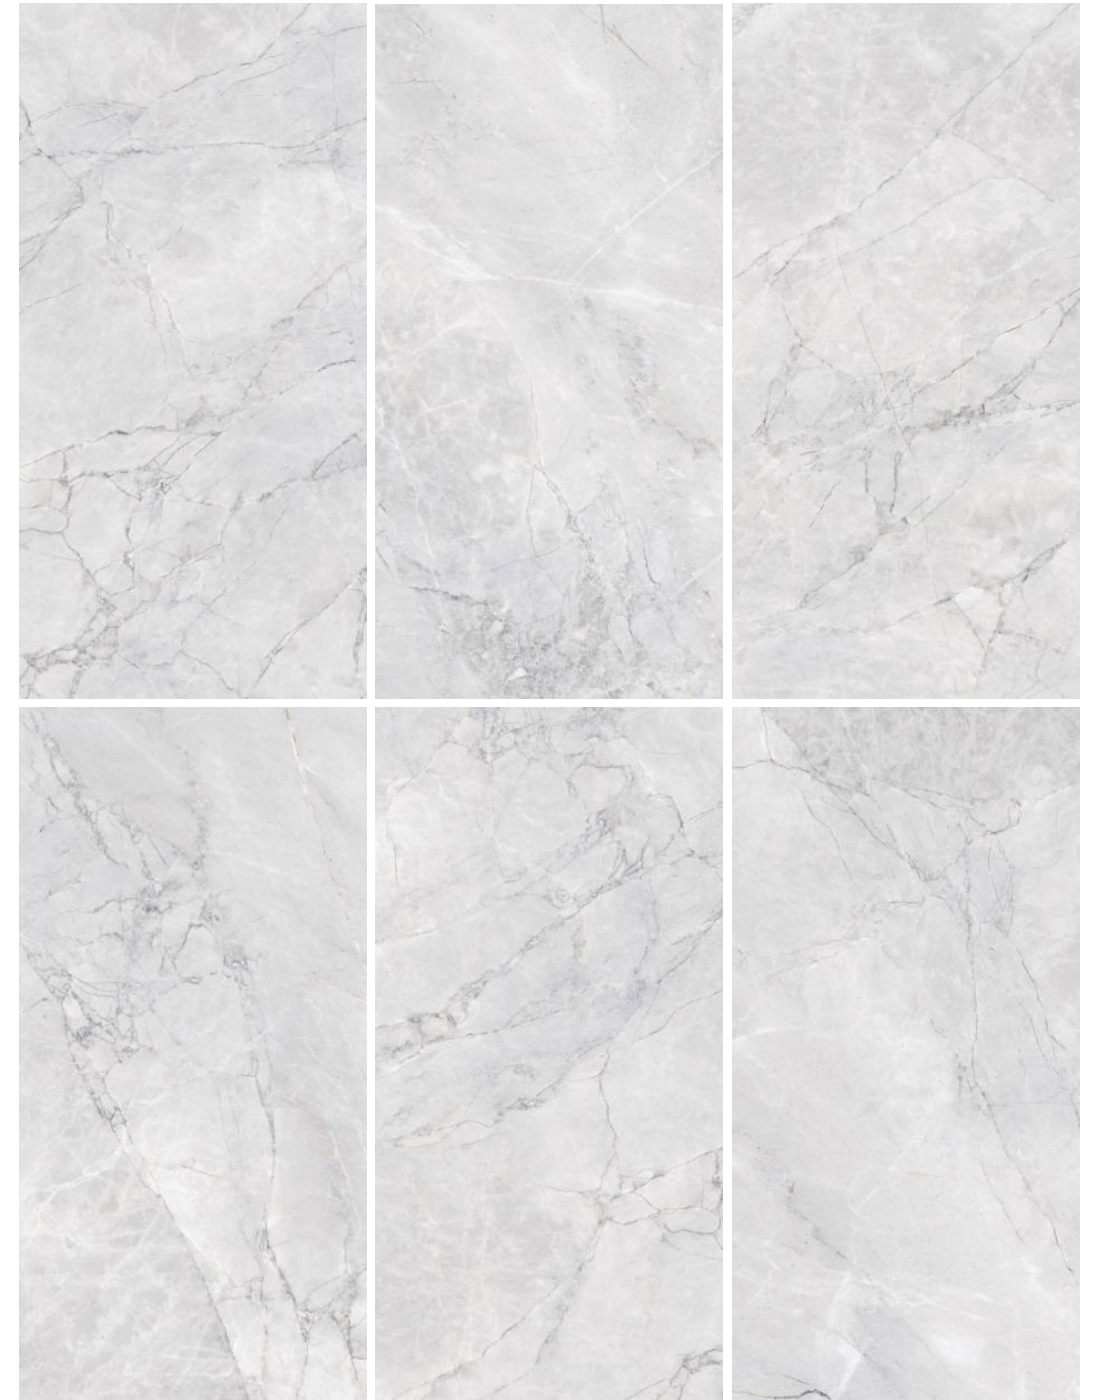

Finish : Glossy
Faces : 06

ADOBE GRIS

Finish : Glossy
Faces : 06

MOSAIC

*mosaic is available on special request with MOQ

ALPAIN WHITE

Finish : Glossy
Faces : 04

ARABESCATO WHITE