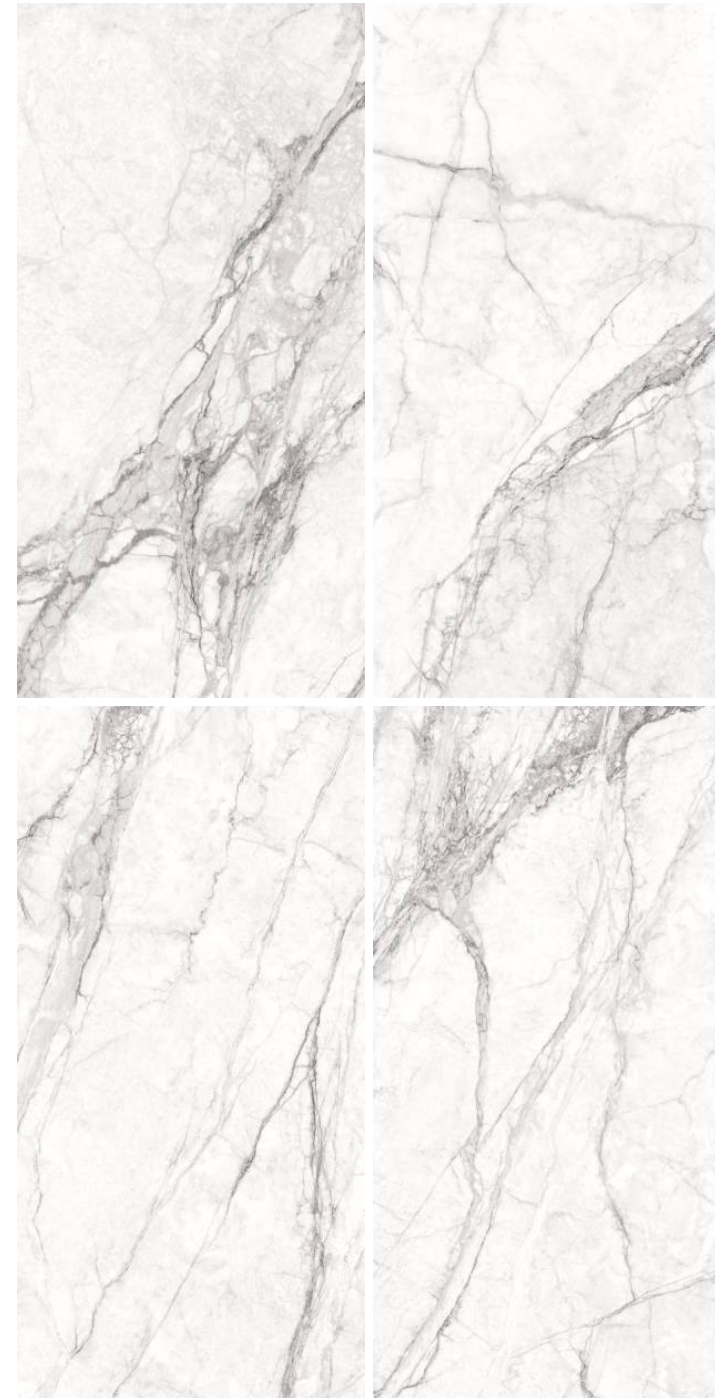

LILAC WHITE

Finish : Glossy
Faces : 04