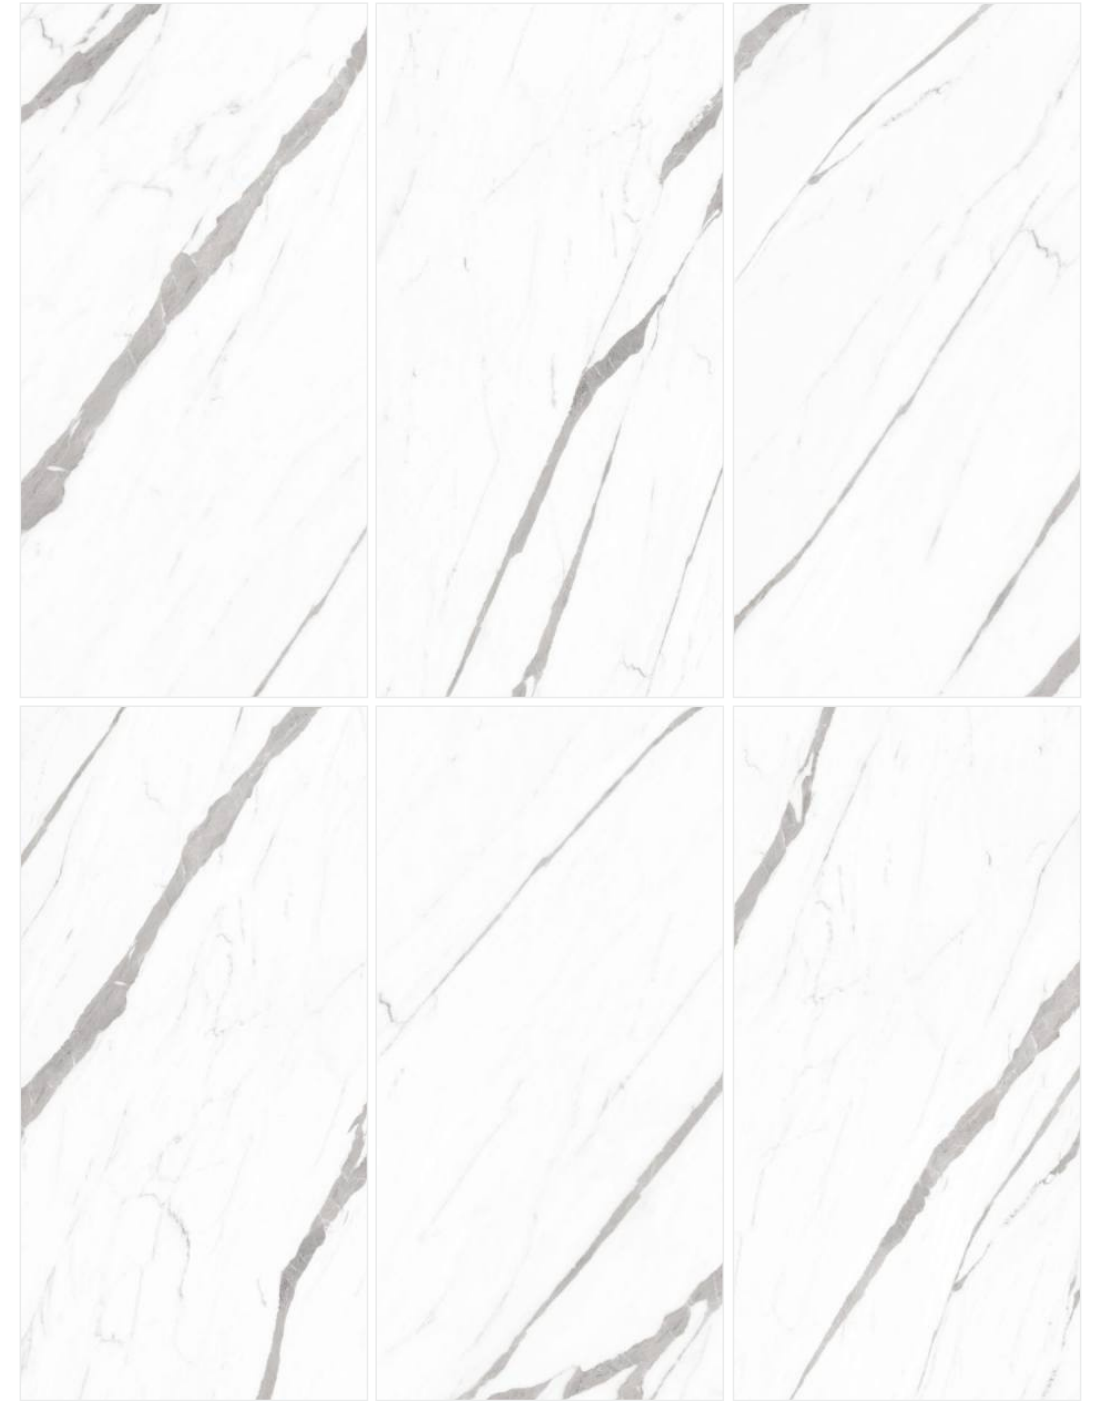

ESTATUARIO

Finish : Glossy
Faces : 06