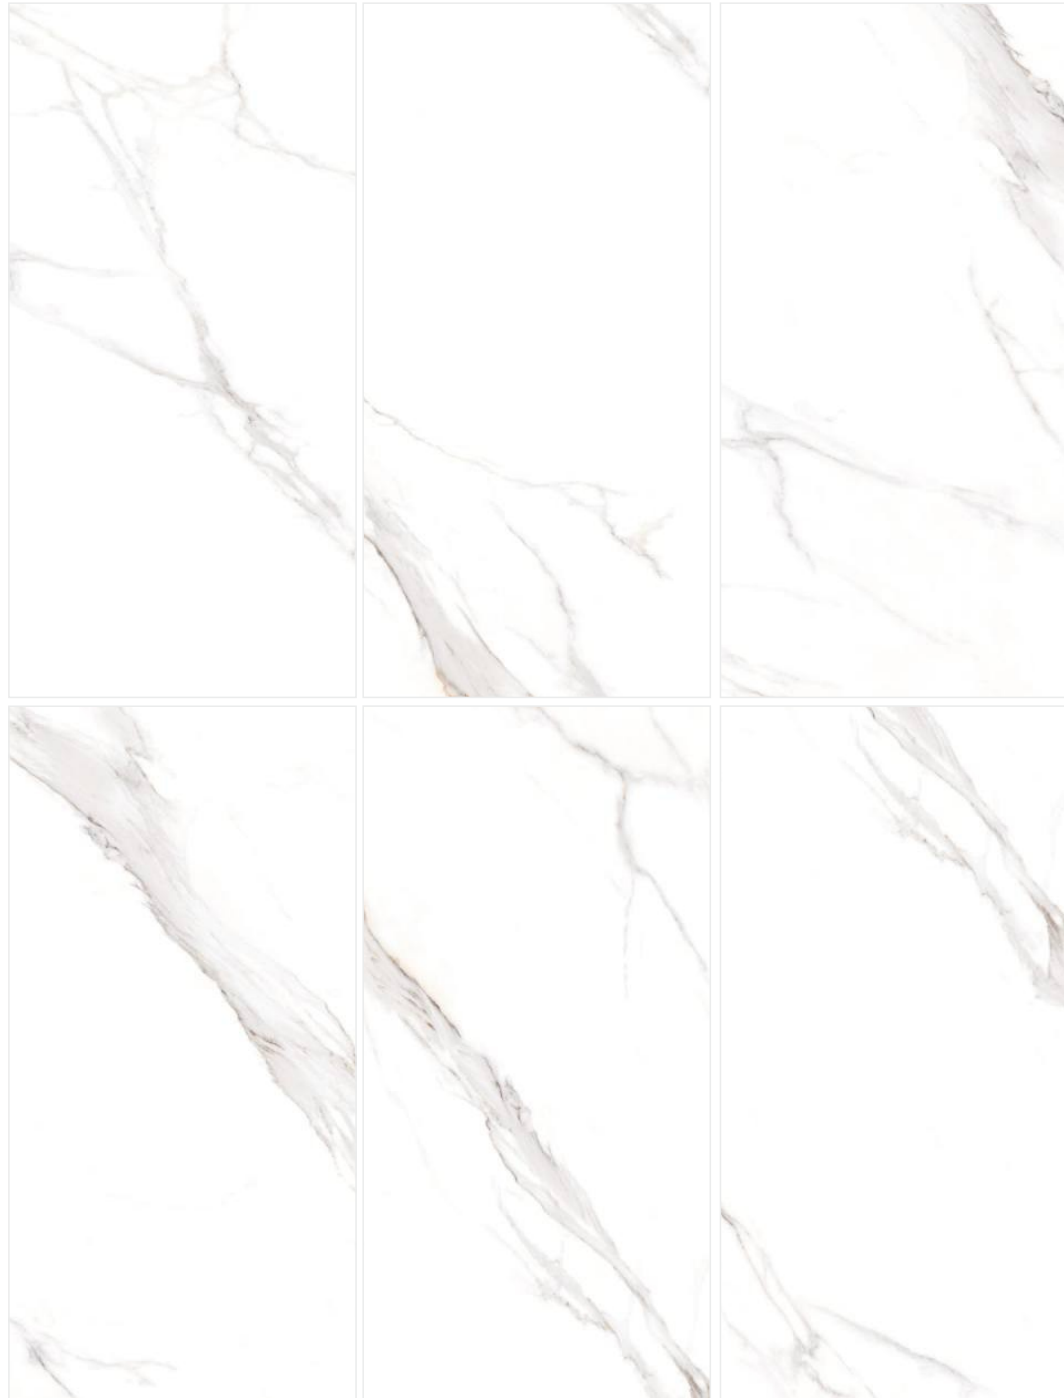

*mosaic is available on special request with MOQ

BARSELONA PULPIS PEACH

BARSELONA PULPIS DOVE

Finish : Glossy
Faces : 05

Finish : Glossy
Faces : 05

MOSAIC

*mosaic is available on special request with MOQ

BONTO STATUARIO