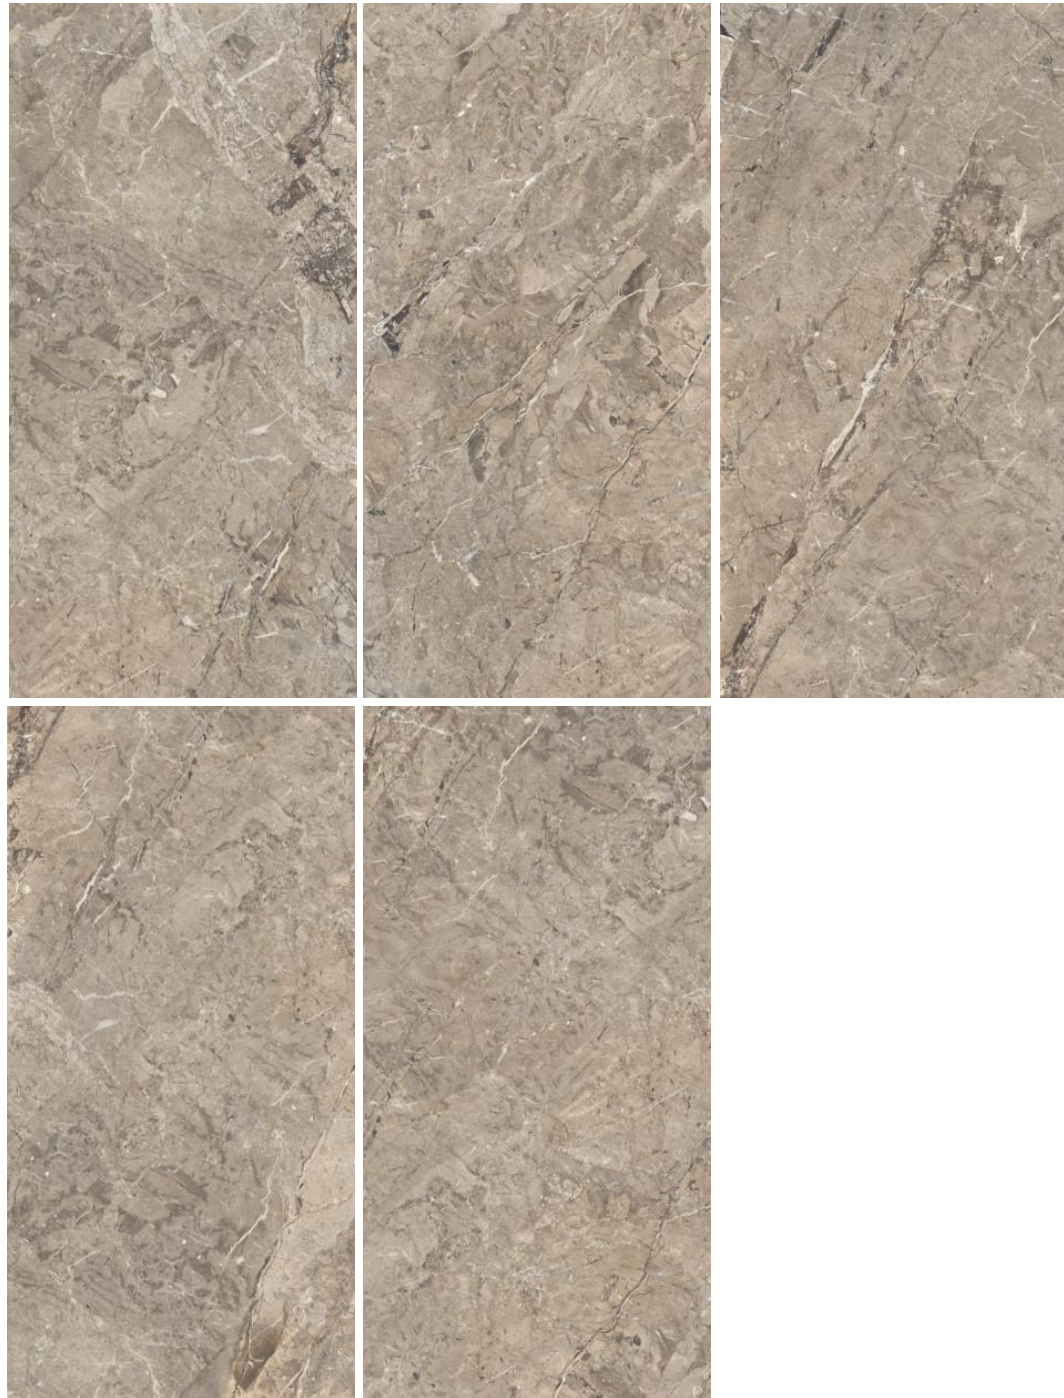

CLASSIC BRECCIA TAUPE

Finish : Glossy
Faces : 05