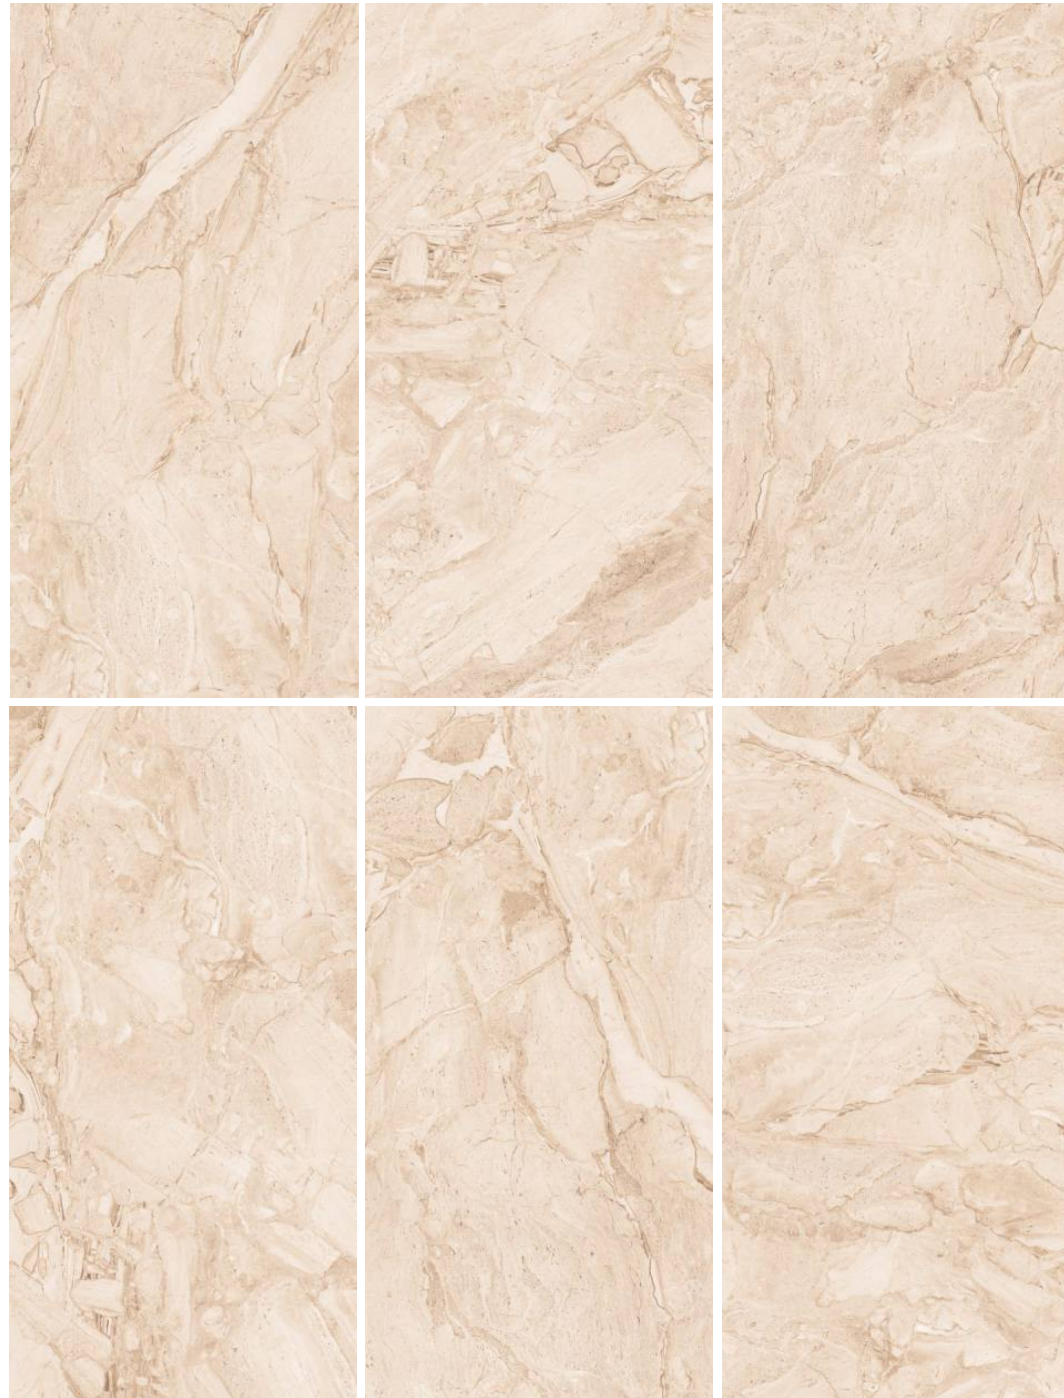

CLASSIC DYNA BEIGE

Finish : Glossy
Faces : 06

CORUS STATUARIO

Finish : Glossy
Faces : 06

MOSAIC

*mosaic is available on special request with MOQ

CLOUDY ONYX

Finish : Glossy
Faces : 06