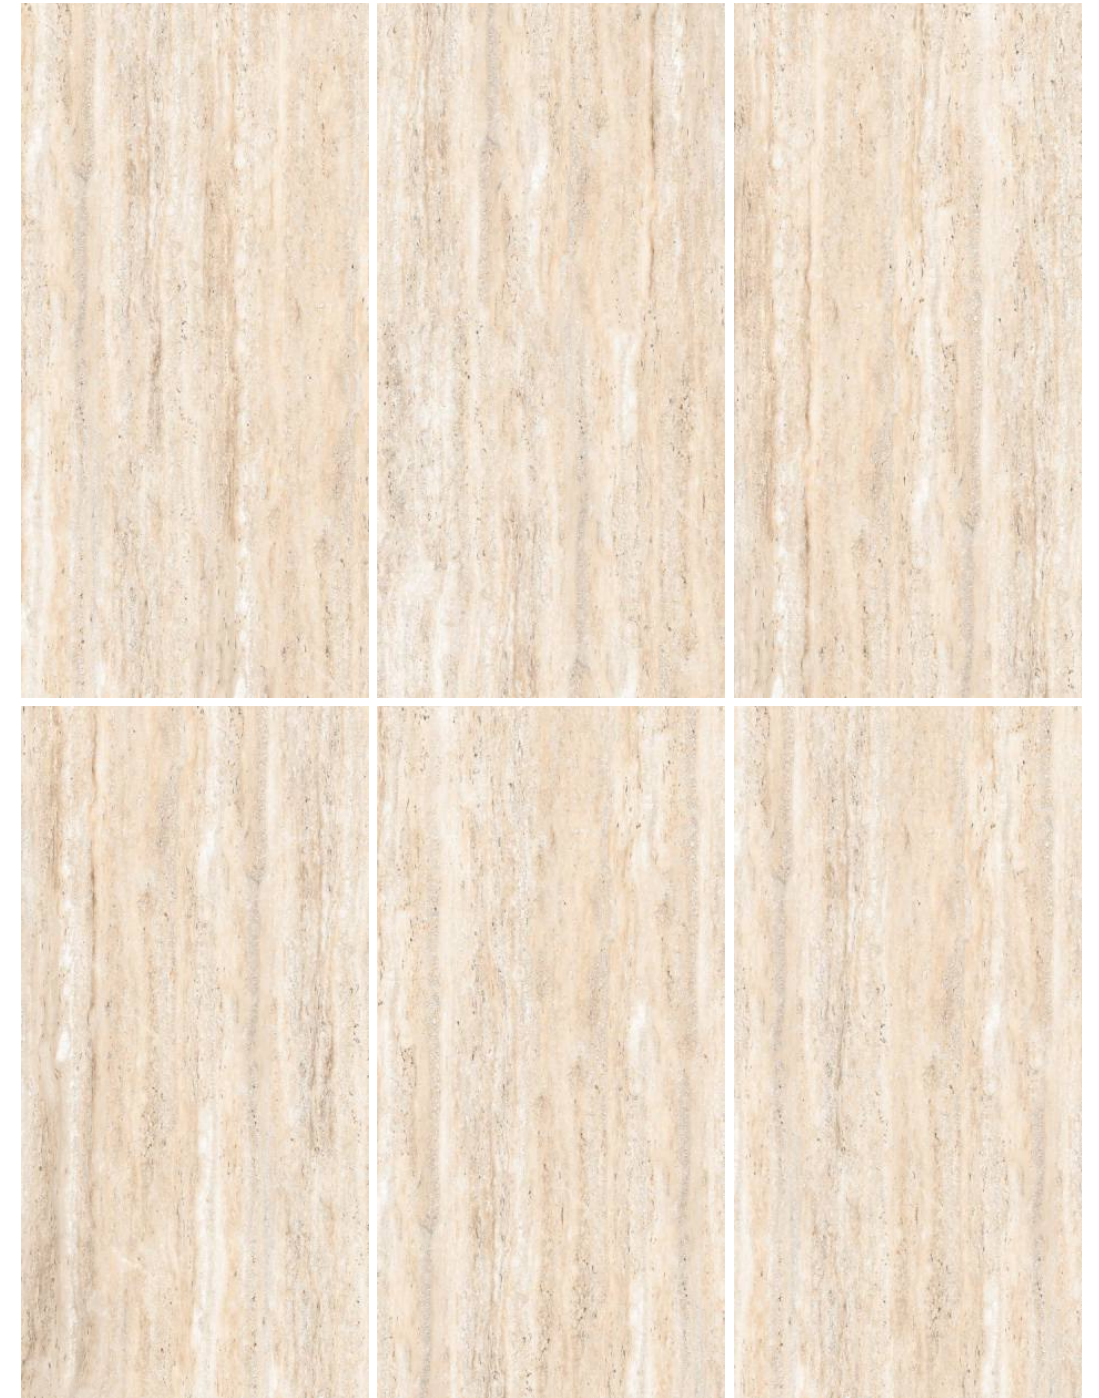

BERLY TRAVERTINO

Finish : Glossy
Faces : 07