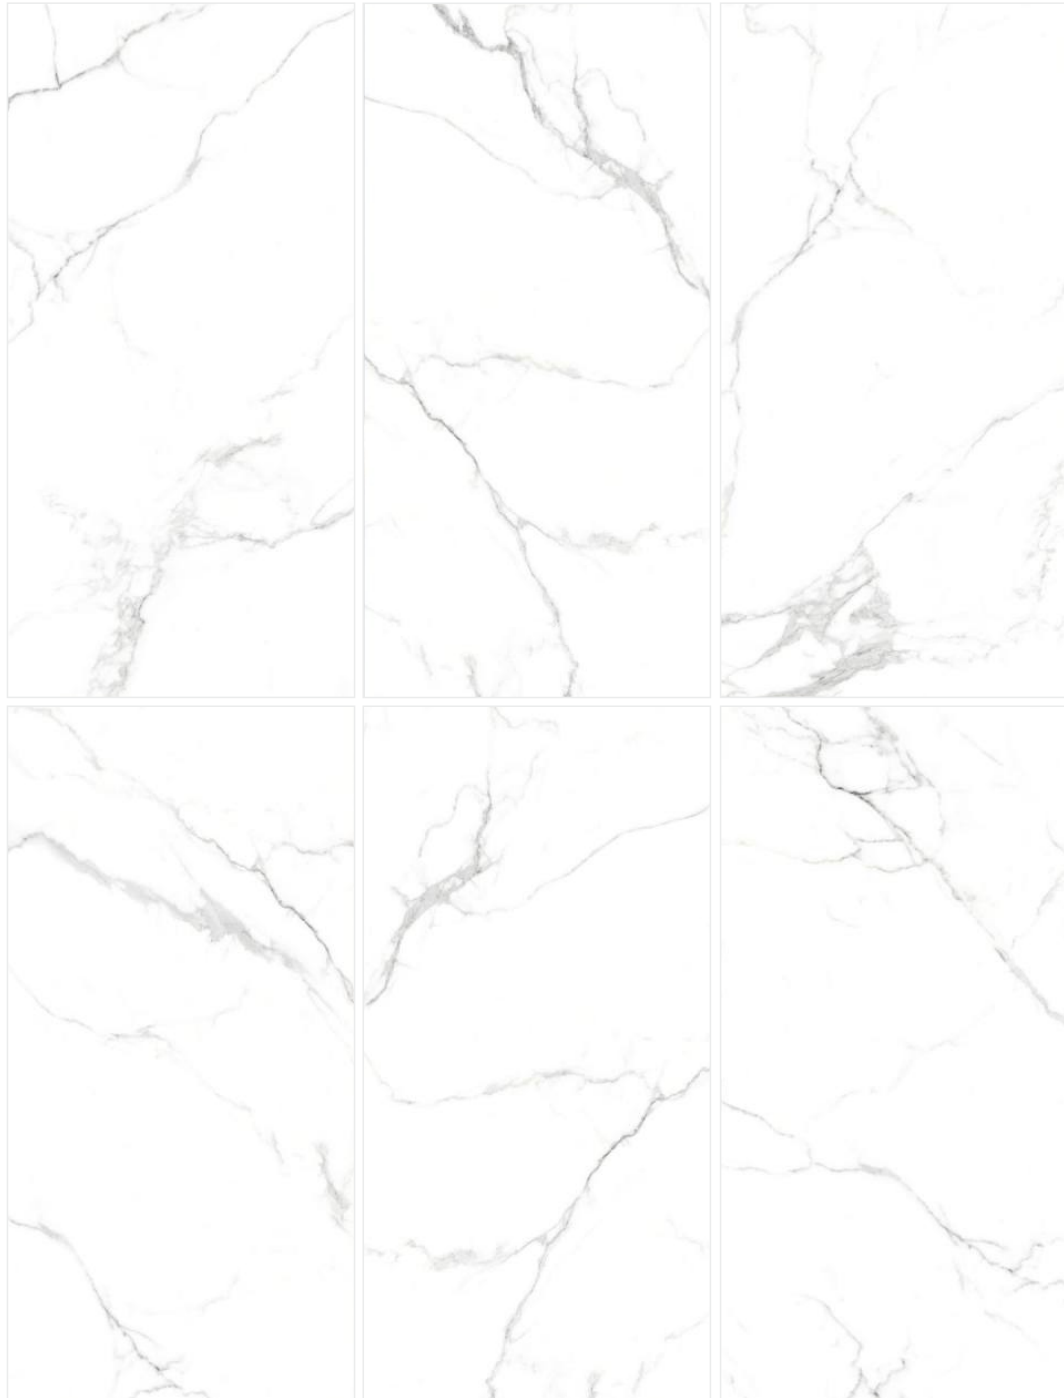

SAURON BEIGE

Finish : Glossy
Faces : 04

MOSAIC

*mosaic is available on special request with MOQ

SILK STATUARIO

Finish : Glossy
Faces : 06

STERLING DYNA

Finish : Glossy
Faces : 06