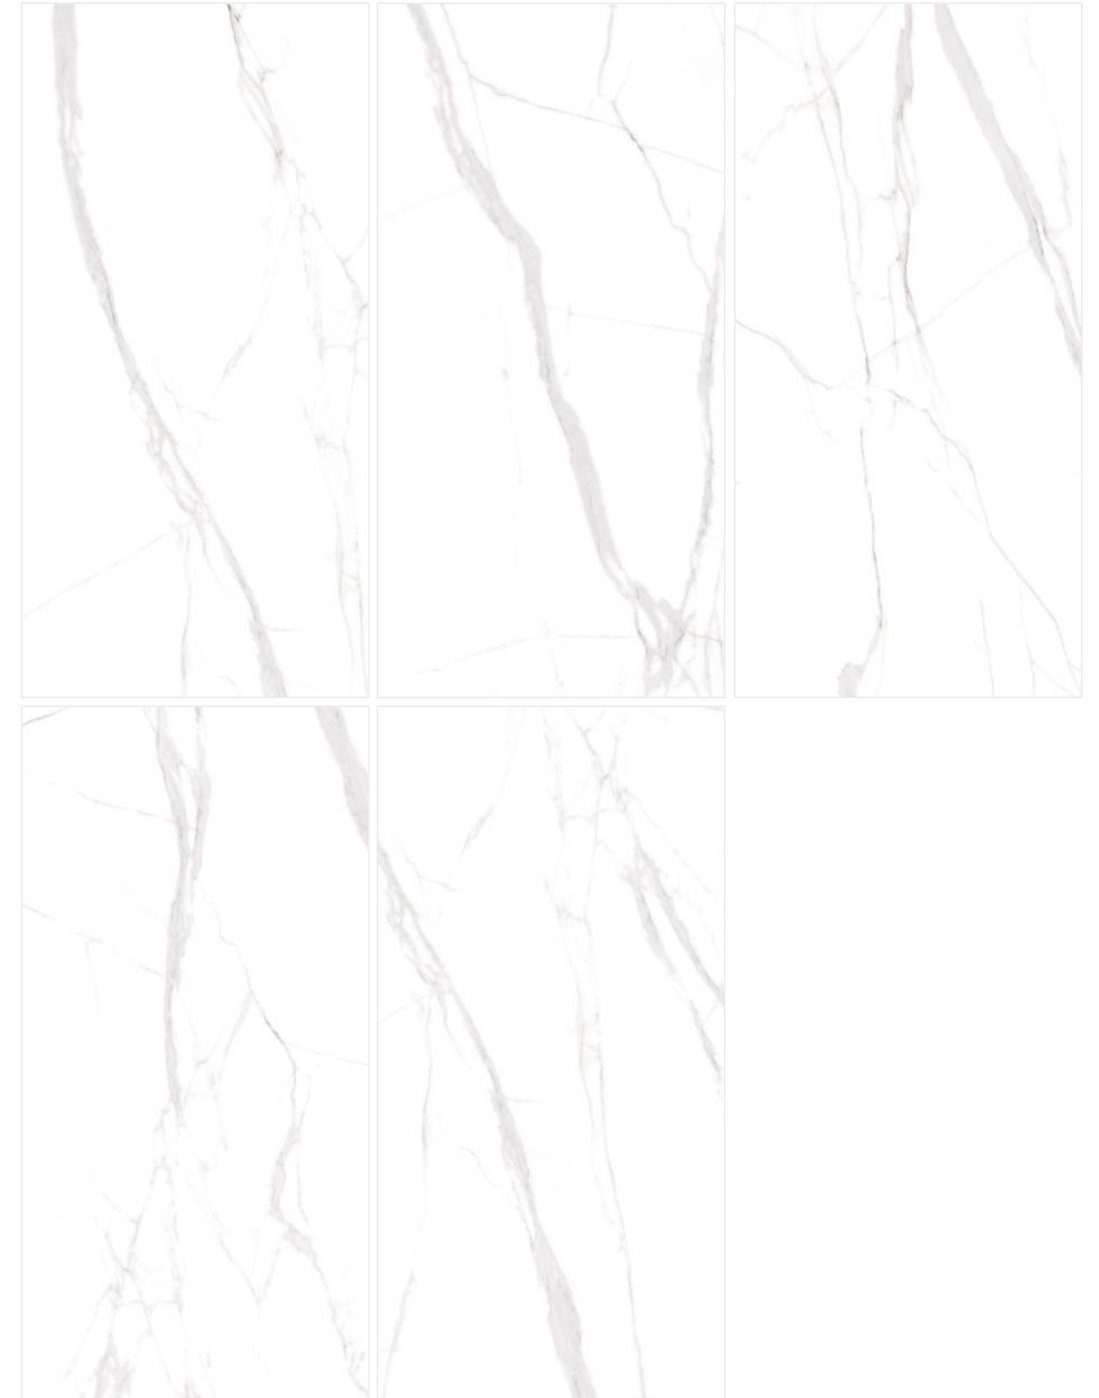

Finish : Glossy
Faces : 05

MOSAIC

*mosaic is available on special request with MOQ

PREVIEW OF CALACATTA GOLD
SIZE : 600X1200MM / FINISH : GLOSSY

CALACATTA BORGHINI NATURAL

Finish : Glossy
Faces : 05

CALACATTA BORGHINI GREY